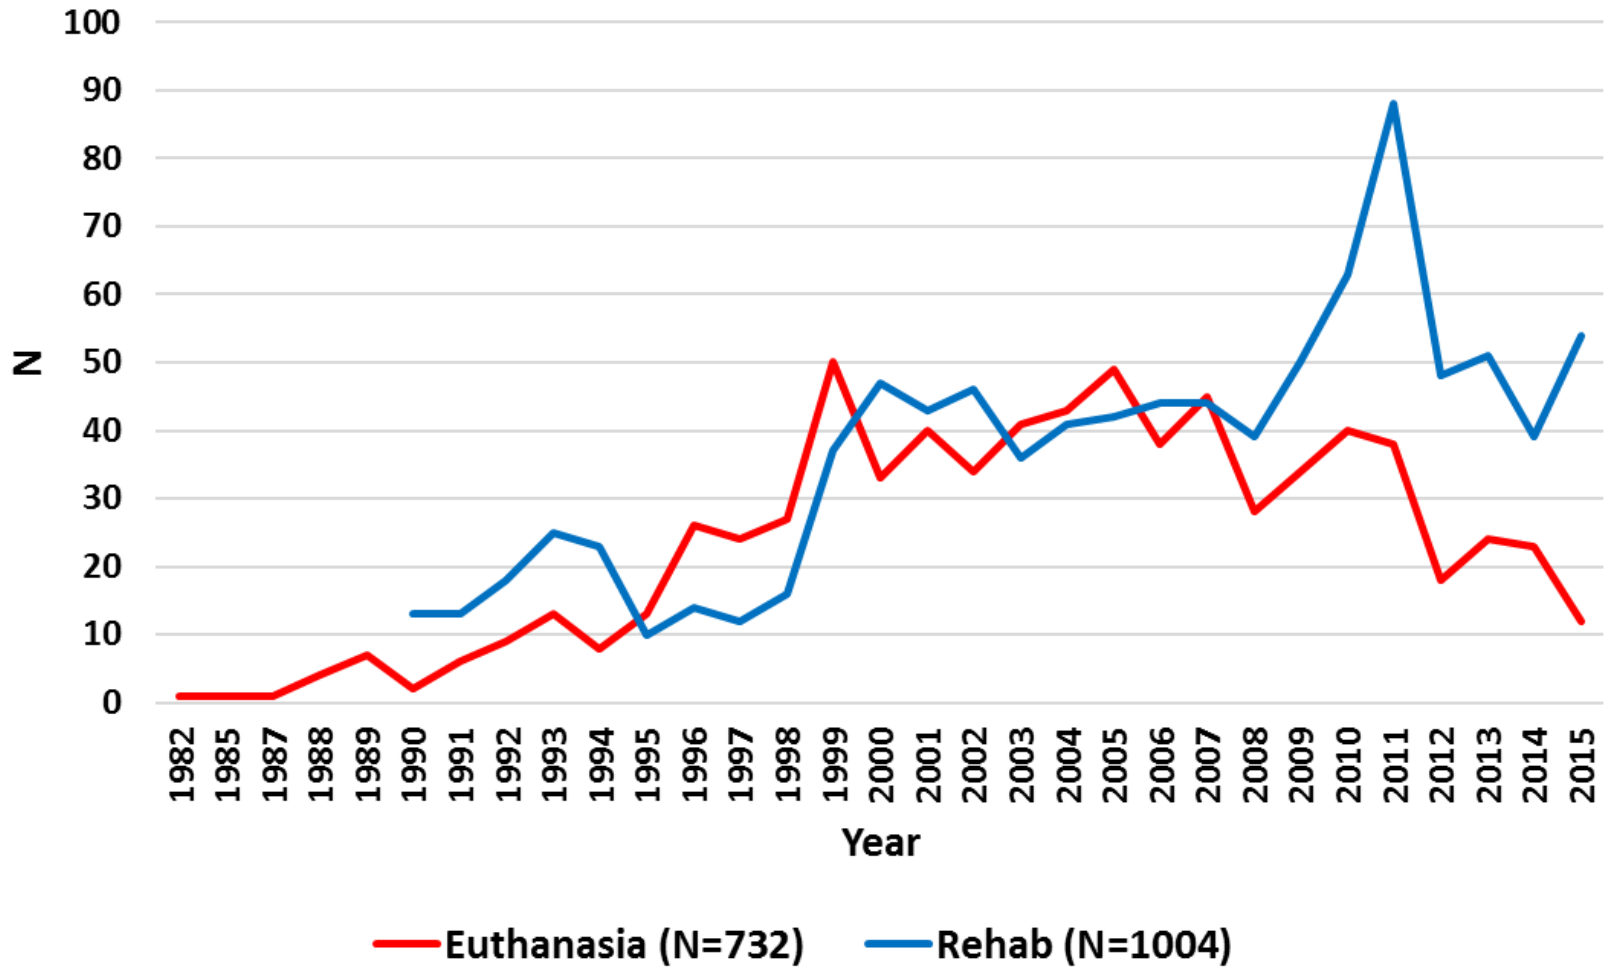

Sea Turtle Rehabilitation and Euthanasia in Hawaii

Thierry M. Work and
George H. Balazs

We average 36 rehabs and 24 euthanasias/year with >95% of turtles being greens (*Chelonia mydas*)

Most turtles originate from Oahu & Maui

Kauai

Oahu

Maui

Hawaii

FP comprises majority of Eu cases whereas human interactions comprise majority of rehab

Effort spent on turtles (days captive) varies with Eu cases held from 0-1895 (mean 14) days whereas rehabs held 0-259 (mean 10) days.

EU turtles are in significantly lower body condition than rehab