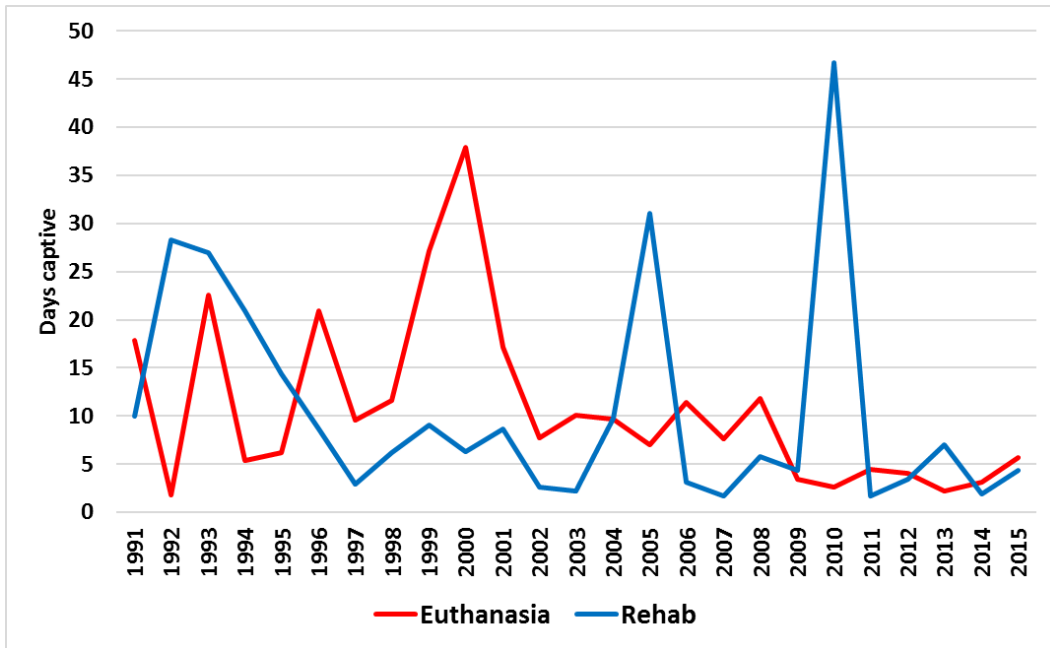

Sea Turtle Rehabilitation and Euthanasia in Hawaii

Thierry M. Work and
George H. Balazs

We average 36 rehabs and 24 euthanasias/year with >95% of turtles being greens (*Chelonia mydas*)

Most turtles originate from Oahu & Maui

Kauai

Oahu

Maui

Hawaii

FP comprises majority of Eu cases whereas human interactions comprise majority of rehab

Effort spent on turtles (days captive) varies with Eu cases held from 0-1895 (mean 14) days whereas rehabs held 0-259 (mean 10) days.

EU turtles are in significantly lower body condition than rehab