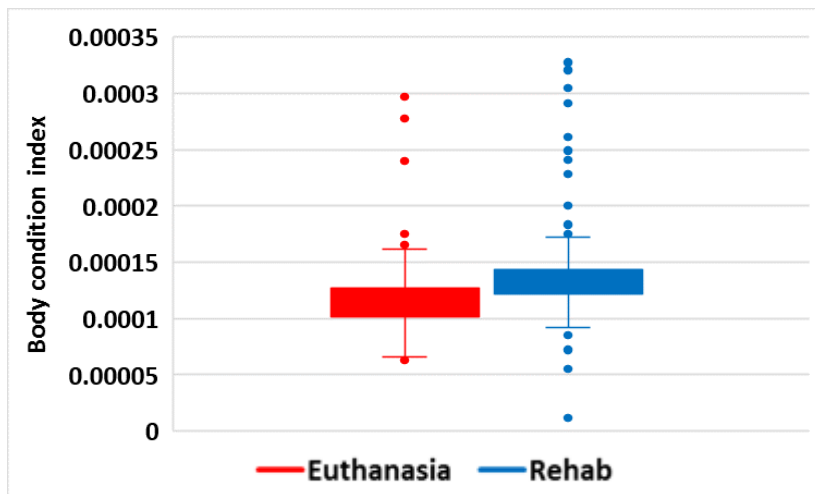

Kauai

Oahu

Maui

Hawaii

FP comprises majority of Eu cases whereas human interactions comprise majority of rehab

Effort spent on turtles (days captive) varies with Eu cases held from 0-1895 (mean 14) days whereas rehabs held 0-259 (mean 10) days.

EU turtles are in significantly lower body condition than rehab