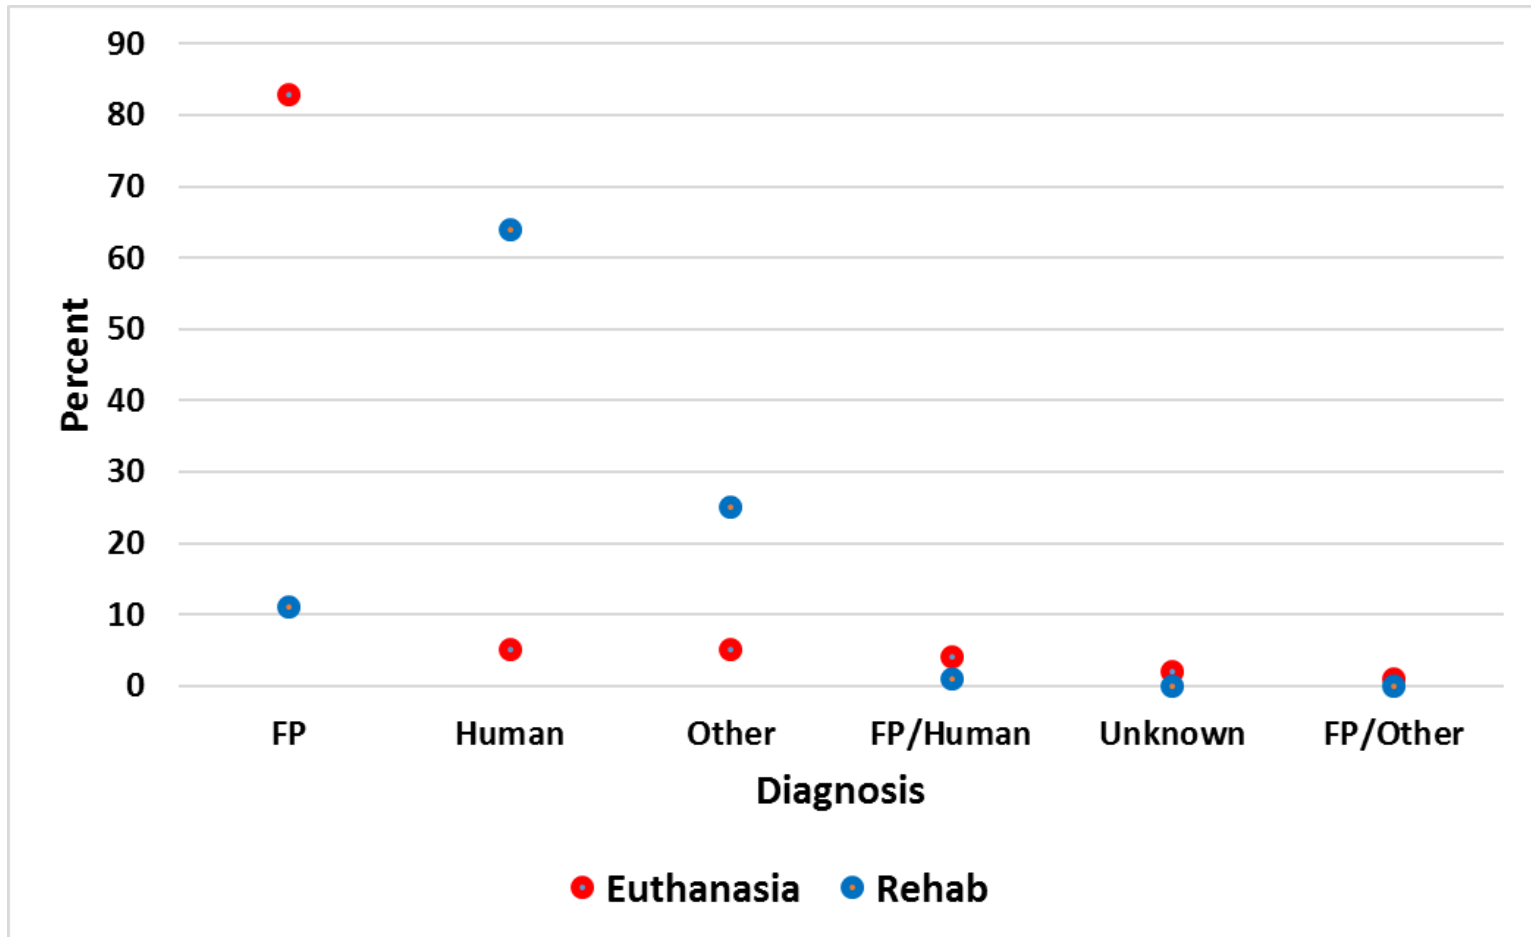

Kauai

Oahu

Maui

Hawaii

FP comprises majority of Eu cases whereas human interactions comprise majority of rehab

Effort spent on turtles (days captive) varies with Eu cases held from 0-1895 (mean 14) days whereas rehabs held 0-259 (mean 10) days.

EU turtles are in significantly lower body condition than rehab