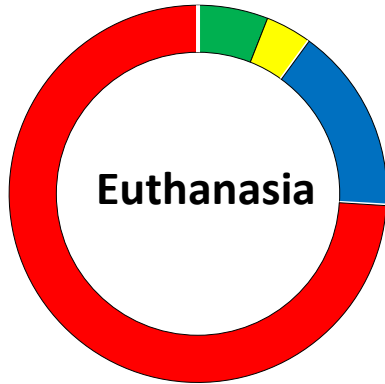

Sea Turtle Rehabilitation and Euthanasia in Hawaii

Thierry M. Work and
George H. Balazs

We average 36 rehabs and 24 euthanasias/year with >95% of turtles being greens (*Chelonia mydas*)

Most turtles originate from Oahu & Maui

Kauai

Oahu

Maui

Hawaii

FP comprises majority of Eu cases whereas human interactions comprise majority of rehab

Effort spent on turtles (days captive) varies with Eu cases held from 0-1895 (mean 14) days whereas rehabs held 0-259 (mean 10) days.

EU turtles are in significantly lower body condition than rehab