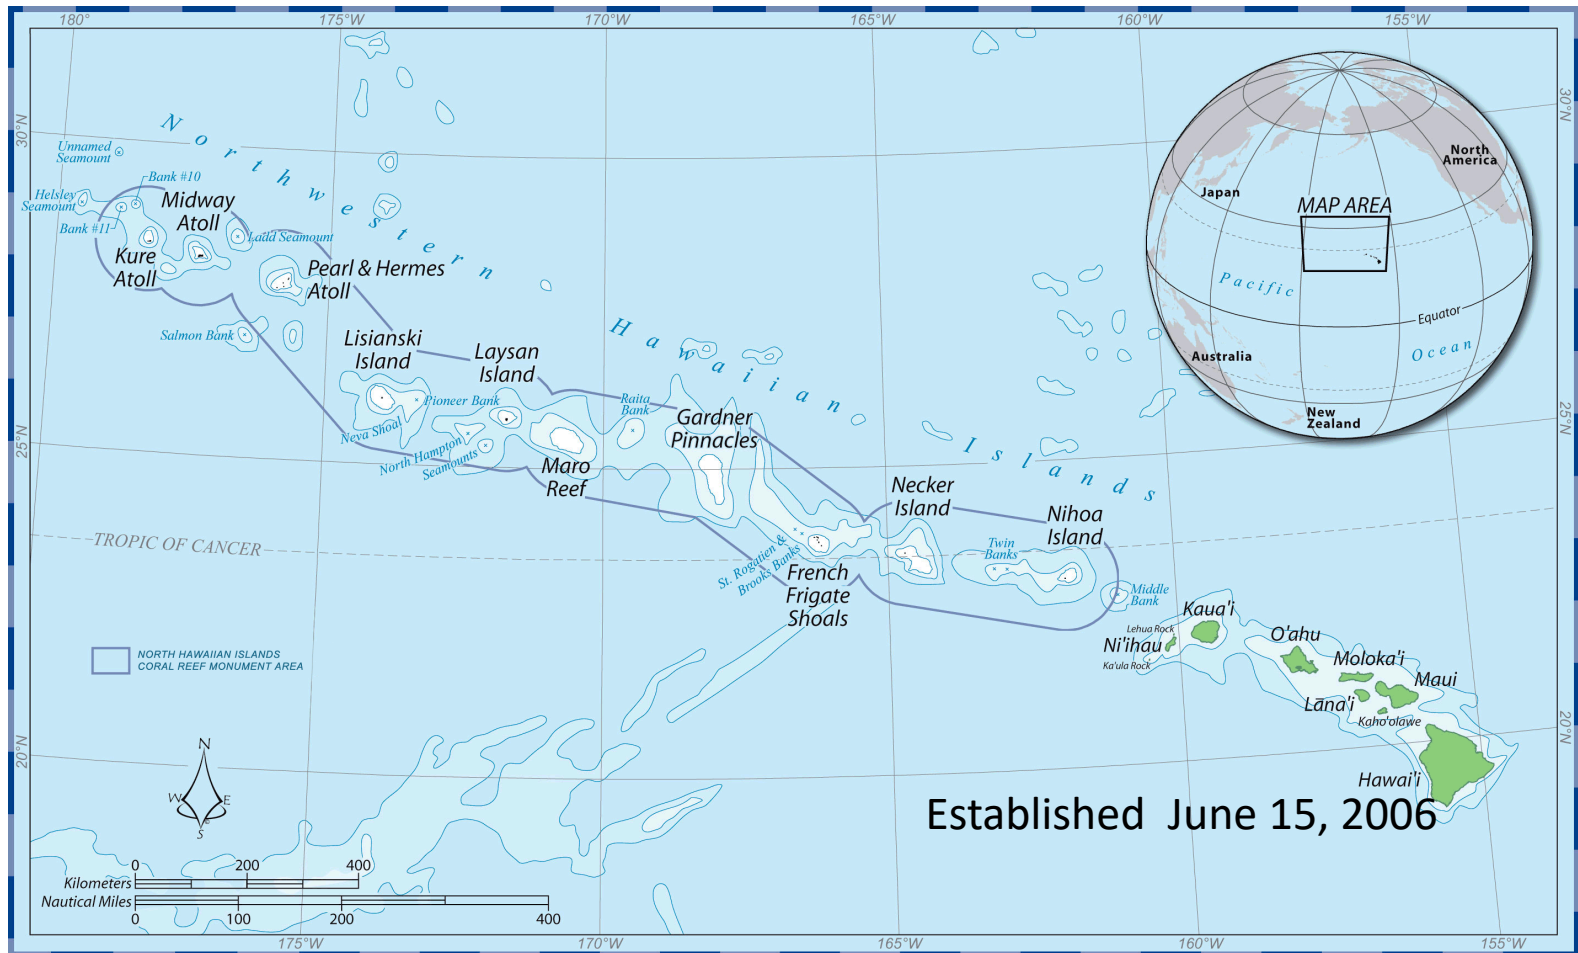

Time for Soup?

By
Jon Marusek

After more than 30 years of protection is it really time to delist the Hawaiian Green Sea Turtle?

French Frigate Shoals

Land area: approx. 60 acres

Elevation: approx. 2 meters

Accounts for 90% of nesting grounds

The rest of the Hawaiian Islands accounts for the remaining 10% of nesting sites including a few in the Main Hawaiian Islands

Papahānaumokuākea Marine National Monument