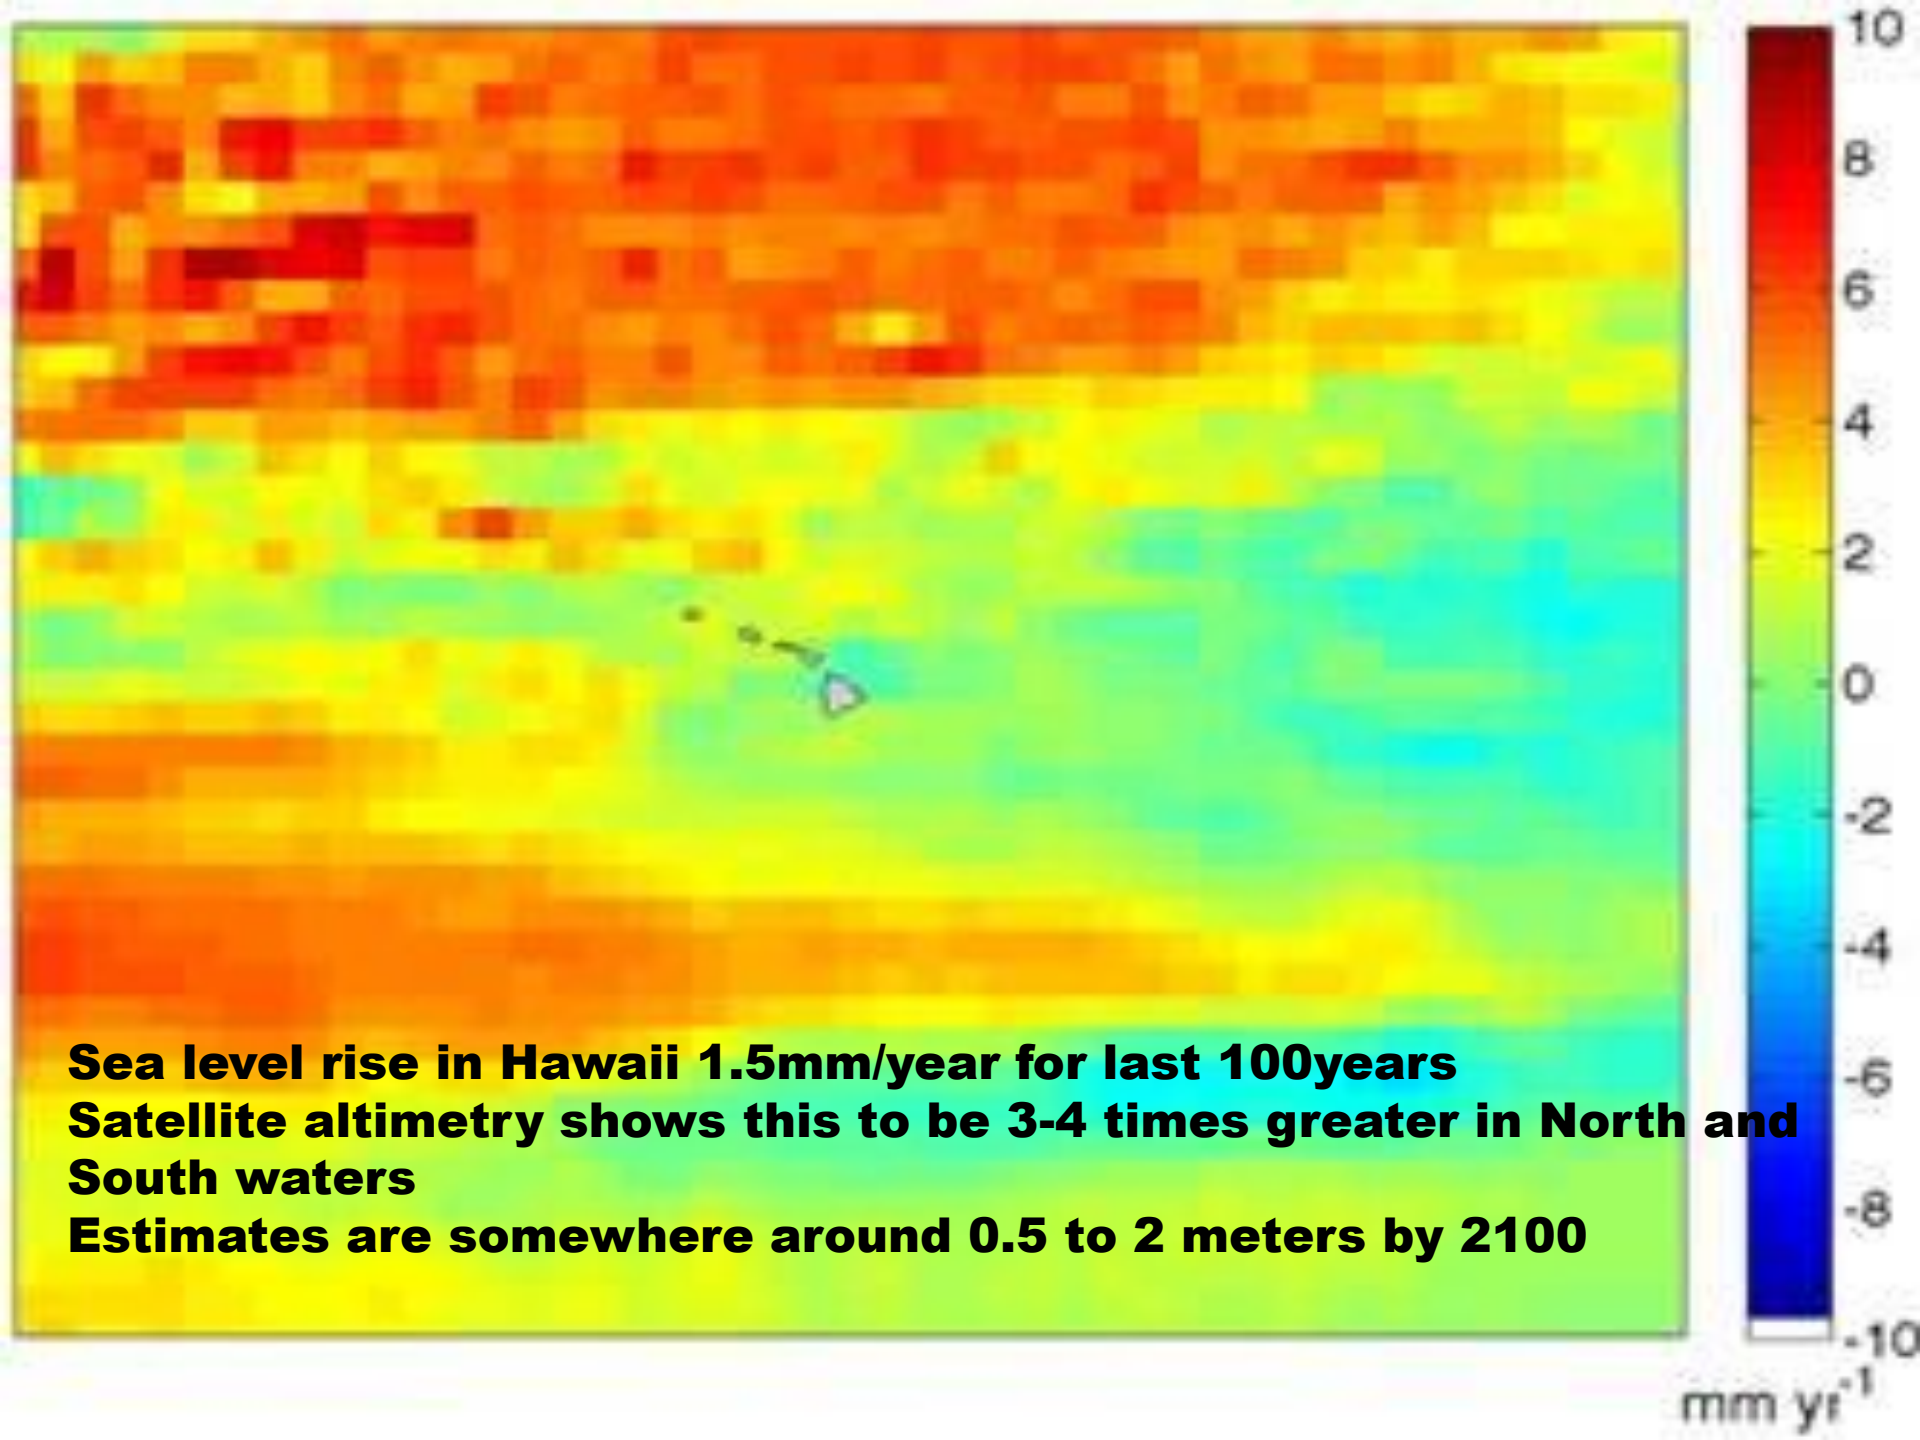

Time for Soup?

By
Jon Marusek

After more than 30 years of protection is it really time to delist the Hawaiian Green Sea Turtle?

French Frigate Shoals

Land area: approx. 60 acres

Elevation: approx. 2 meters

Accounts for 90% of nesting grounds

The rest of the Hawaiian Islands accounts for the remaining 10% of nesting sites including a few in the Main Hawaiian Islands

Papahānaumokuākea Marine National Monument