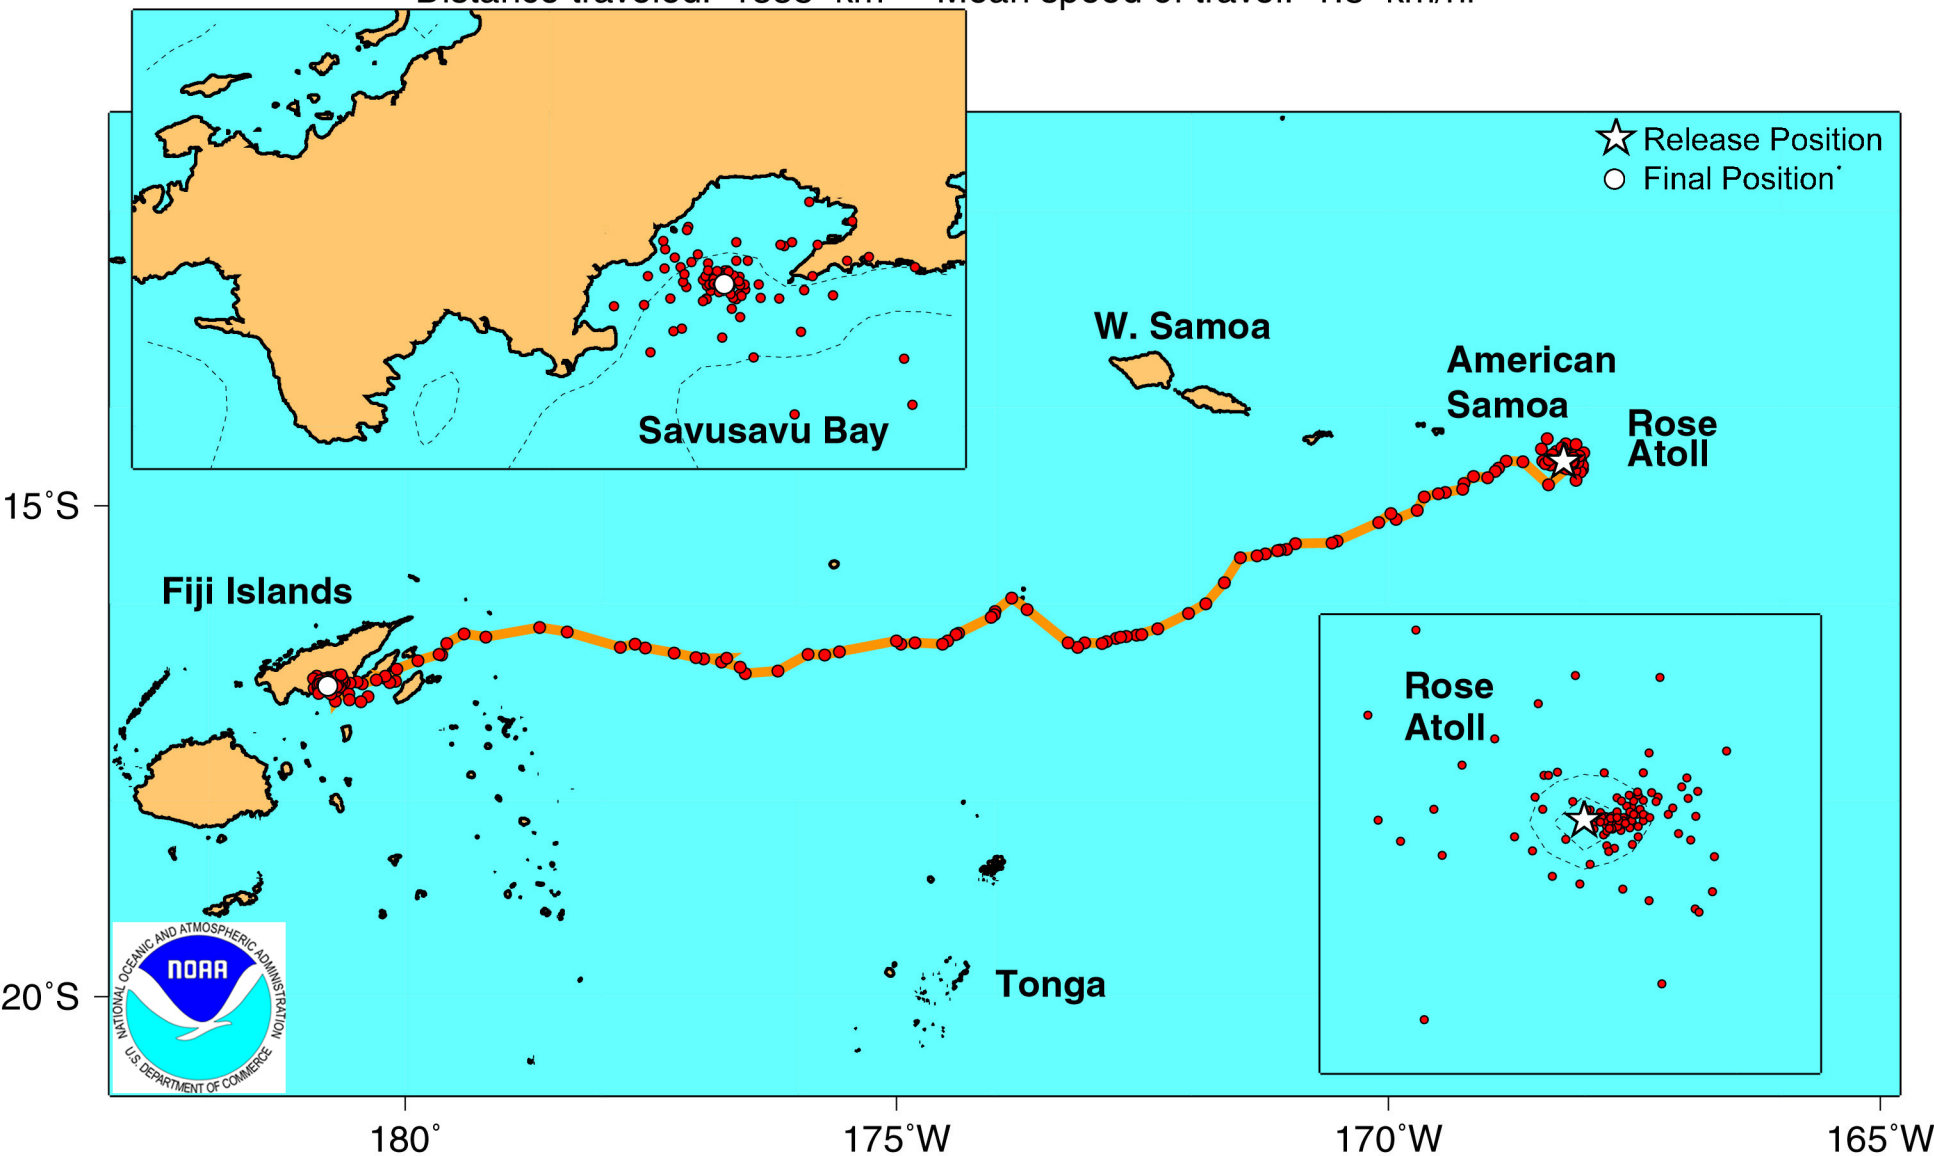

Post-nesting Migration of Green Turtle 25693, Isalei in 1995

from Rose Atoll, American Samoa to Savusavu Bay, Fiji

Departure date: 1/4/96   Arrival date: 2/8/96   Days in transit: 35 days

Distance traveled: 1558 km   Mean speed of travel: 1.8 km/hr