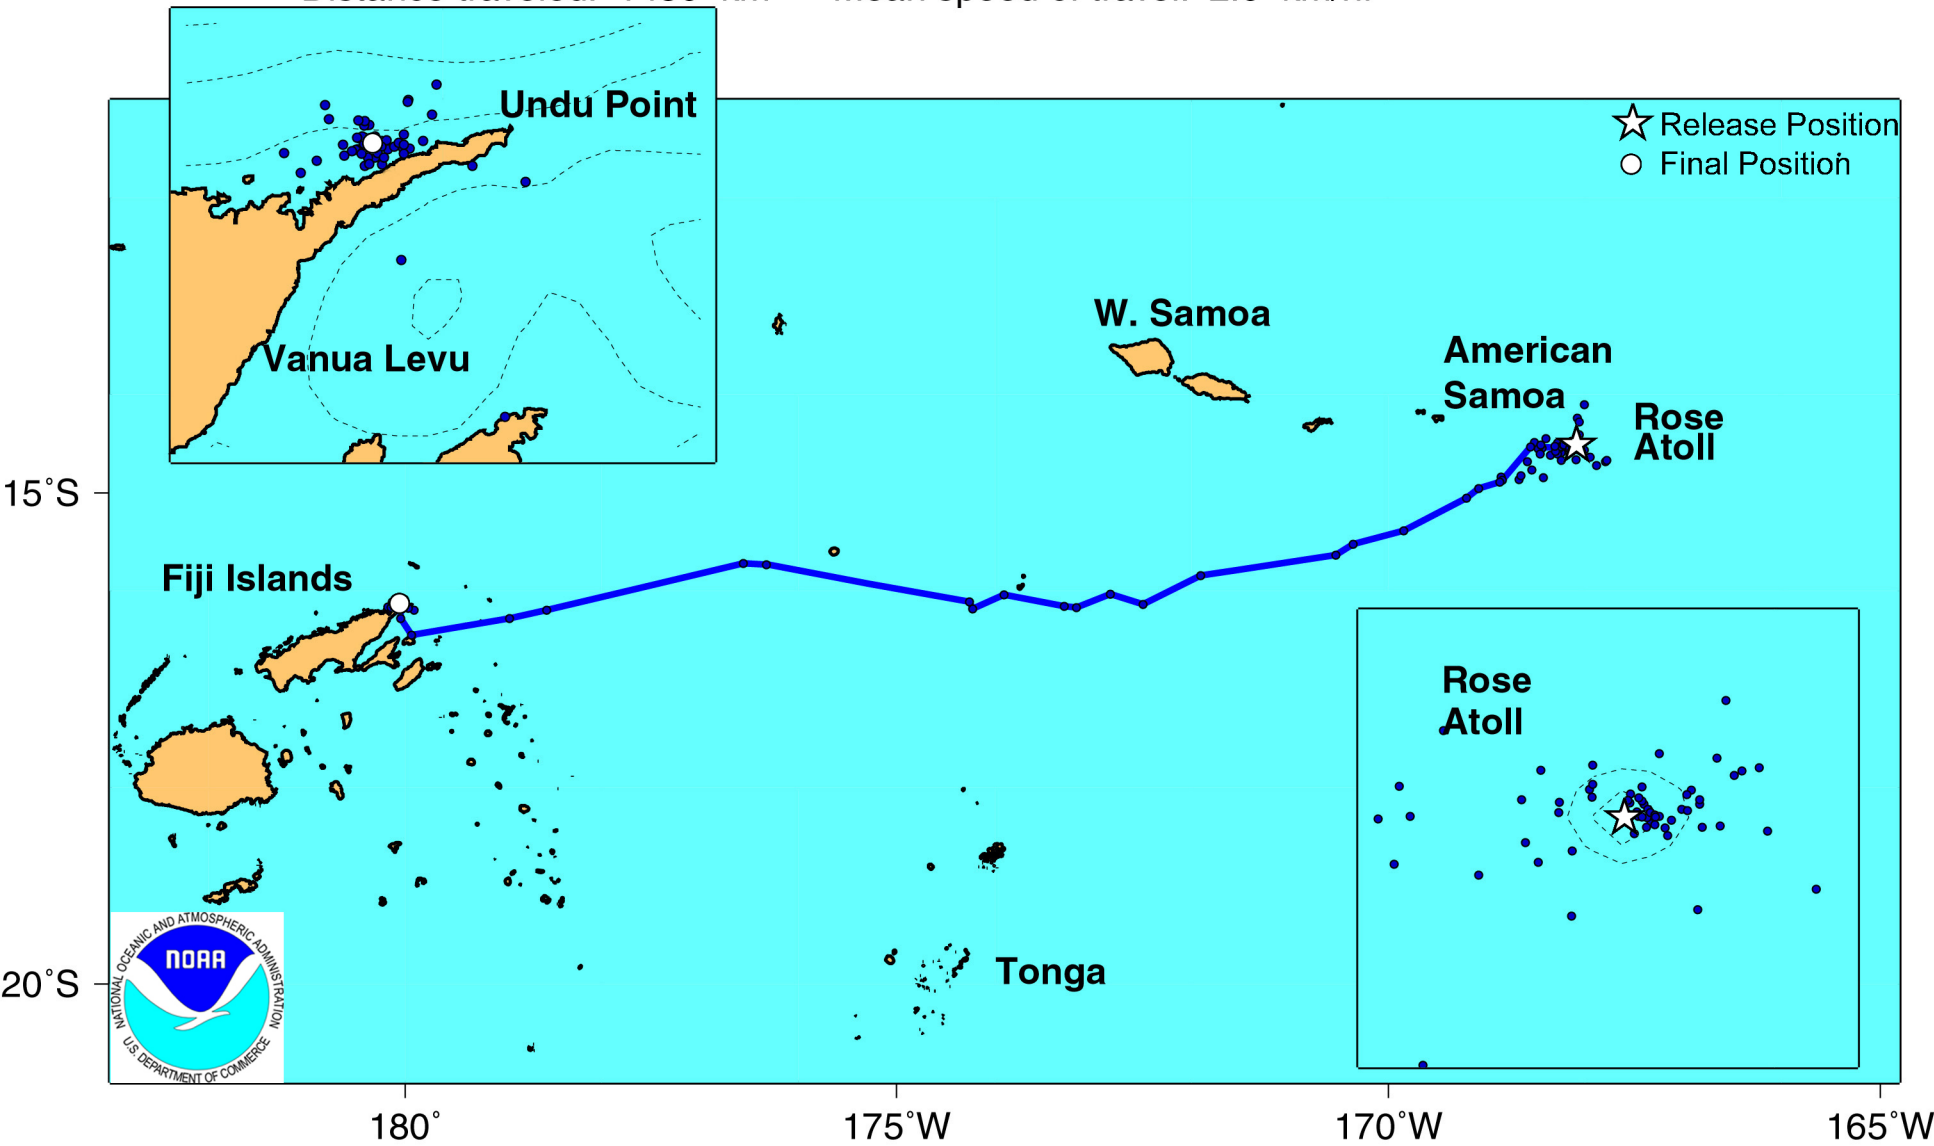

# Post-nesting Migration of Green Turtle 4807 in 1993 from Rose Atoll, American Samoa to Reid Reef, Fiji

Departure date: 1/16/94    Arrival date: 2/21/94    Days in transit: 36 days

Distance traveled: 1475 km    Mean speed of travel: 1.7 km/hr

# Post-nesting Migration of Green Turtle 4808 in 1993 from Rose Atoll, American Samoa to near Undu Point, Vanua Levu, Fiji

Departure date: 12/21/93    Arrival date: 1/20/94    Days in transit: 30 days

Distance traveled: 1450 km    Mean speed of travel: 2.0 km/hr

# Post-nesting Migration of Green Turtle 4809 in 1993 from Rose Atoll, American Samoa to Vanua Levu, Fiji

Departure date: 12/27/93    Arrival date: 2/9/94    Days in transit: 44 days

Distance traveled: 1750 km    Mean speed of travel: 1.7 km/hr

# Post-nesting Migration of Green Turtle 25692, Leilua in 1995 from Rose Atoll, American Samoa to Taveuni, Fiji

Departure date: 12/22/95    Arrival date: 2/2/96    Days in transit: 42 days  
Distance traveled: 1349 km    Mean speed of travel: 1.3 km/hr