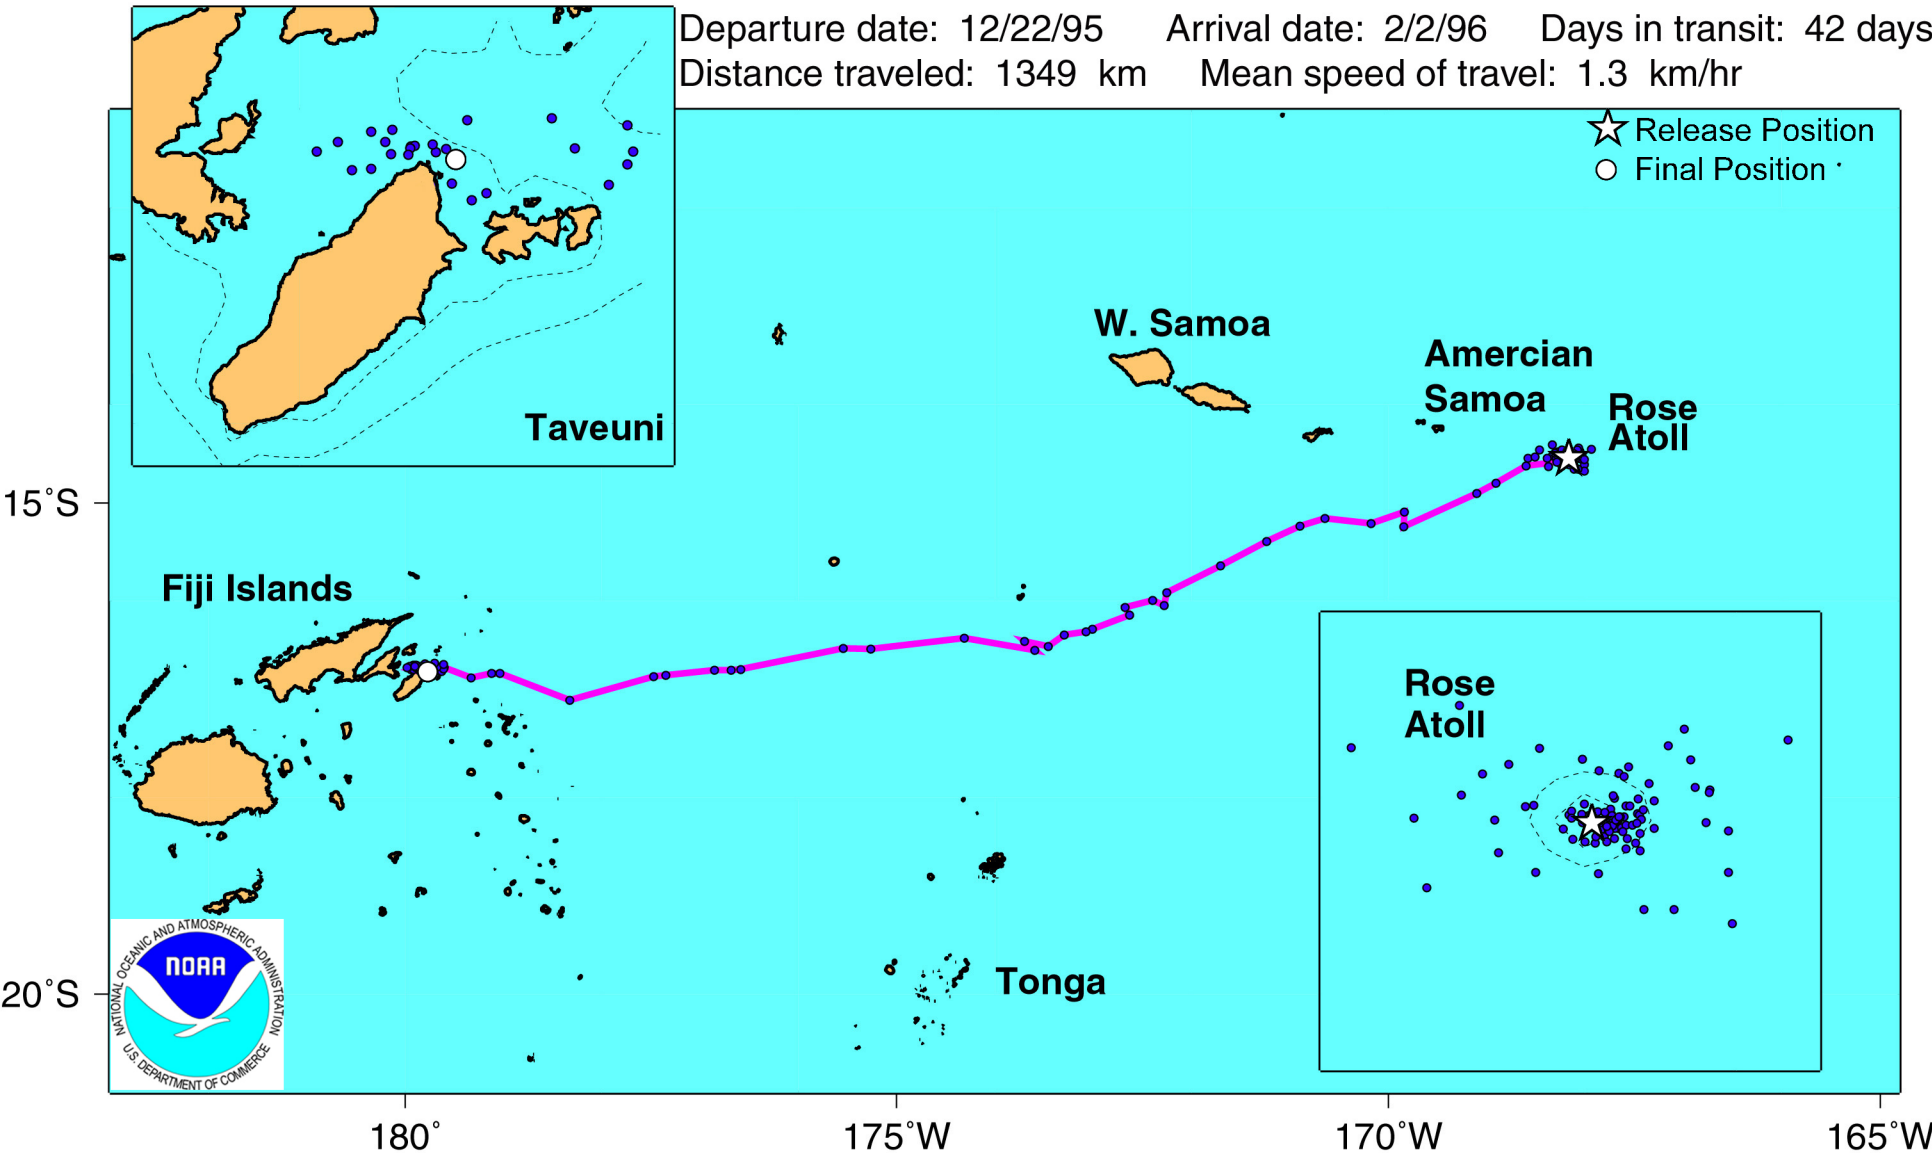

# Post-nesting Migration of Green Turtle 4807 in 1993 from Rose Atoll, American Samoa to Reid Reef, Fiji

Departure date: 1/16/94    Arrival date: 2/21/94    Days in transit: 36 days

Distance traveled: 1475 km    Mean speed of travel: 1.7 km/hr

# Post-nesting Migration of Green Turtle 4808 in 1993 from Rose Atoll, American Samoa to near Undu Point, Vanua Levu, Fiji

Departure date: 12/21/93    Arrival date: 1/20/94    Days in transit: 30 days

Distance traveled: 1450 km    Mean speed of travel: 2.0 km/hr

# Post-nesting Migration of Green Turtle 4809 in 1993 from Rose Atoll, American Samoa to Vanua Levu, Fiji

Departure date: 12/27/93    Arrival date: 2/9/94    Days in transit: 44 days

Distance traveled: 1750 km    Mean speed of travel: 1.7 km/hr

# Post-nesting Migration of Green Turtle 25692, Leilua in 1995 from Rose Atoll, American Samoa to Taveuni, Fiji

Departure date: 12/22/95    Arrival date: 2/2/96    Days in transit: 42 days  
Distance traveled: 1349 km    Mean speed of travel: 1.3 km/hr