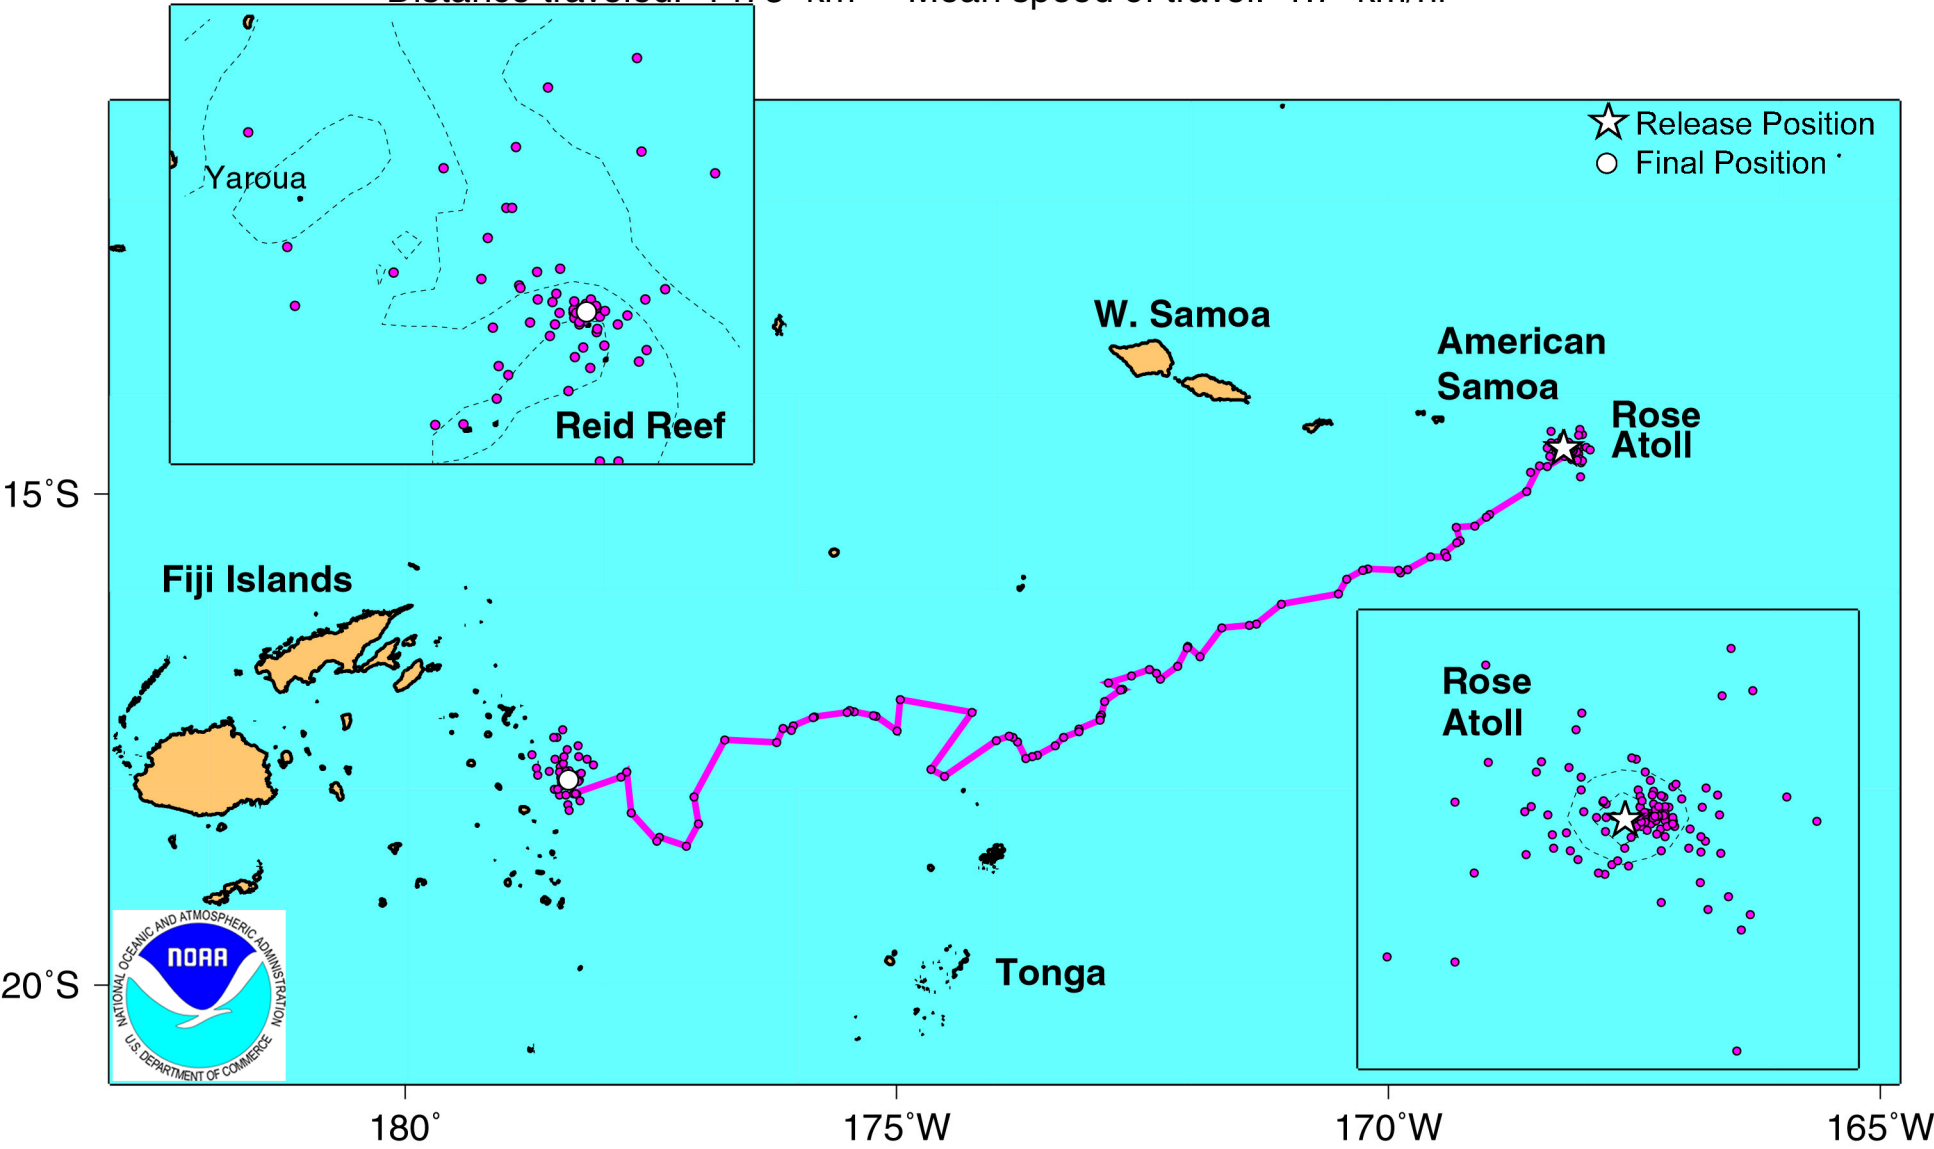

# Post-nesting Migration of Green Turtle 4807 in 1993 from Rose Atoll, American Samoa to Reid Reef, Fiji

Departure date: 1/16/94    Arrival date: 2/21/94    Days in transit: 36 days

Distance traveled: 1475 km    Mean speed of travel: 1.7 km/hr

# Post-nesting Migration of Green Turtle 4808 in 1993 from Rose Atoll, American Samoa to near Undu Point, Vanua Levu, Fiji

Departure date: 12/21/93    Arrival date: 1/20/94    Days in transit: 30 days

Distance traveled: 1450 km    Mean speed of travel: 2.0 km/hr

# Post-nesting Migration of Green Turtle 4809 in 1993 from Rose Atoll, American Samoa to Vanua Levu, Fiji

Departure date: 12/27/93    Arrival date: 2/9/94    Days in transit: 44 days

Distance traveled: 1750 km    Mean speed of travel: 1.7 km/hr

# Post-nesting Migration of Green Turtle 25692, Leilua in 1995 from Rose Atoll, American Samoa to Taveuni, Fiji

Departure date: 12/22/95    Arrival date: 2/2/96    Days in transit: 42 days  
Distance traveled: 1349 km    Mean speed of travel: 1.3 km/hr