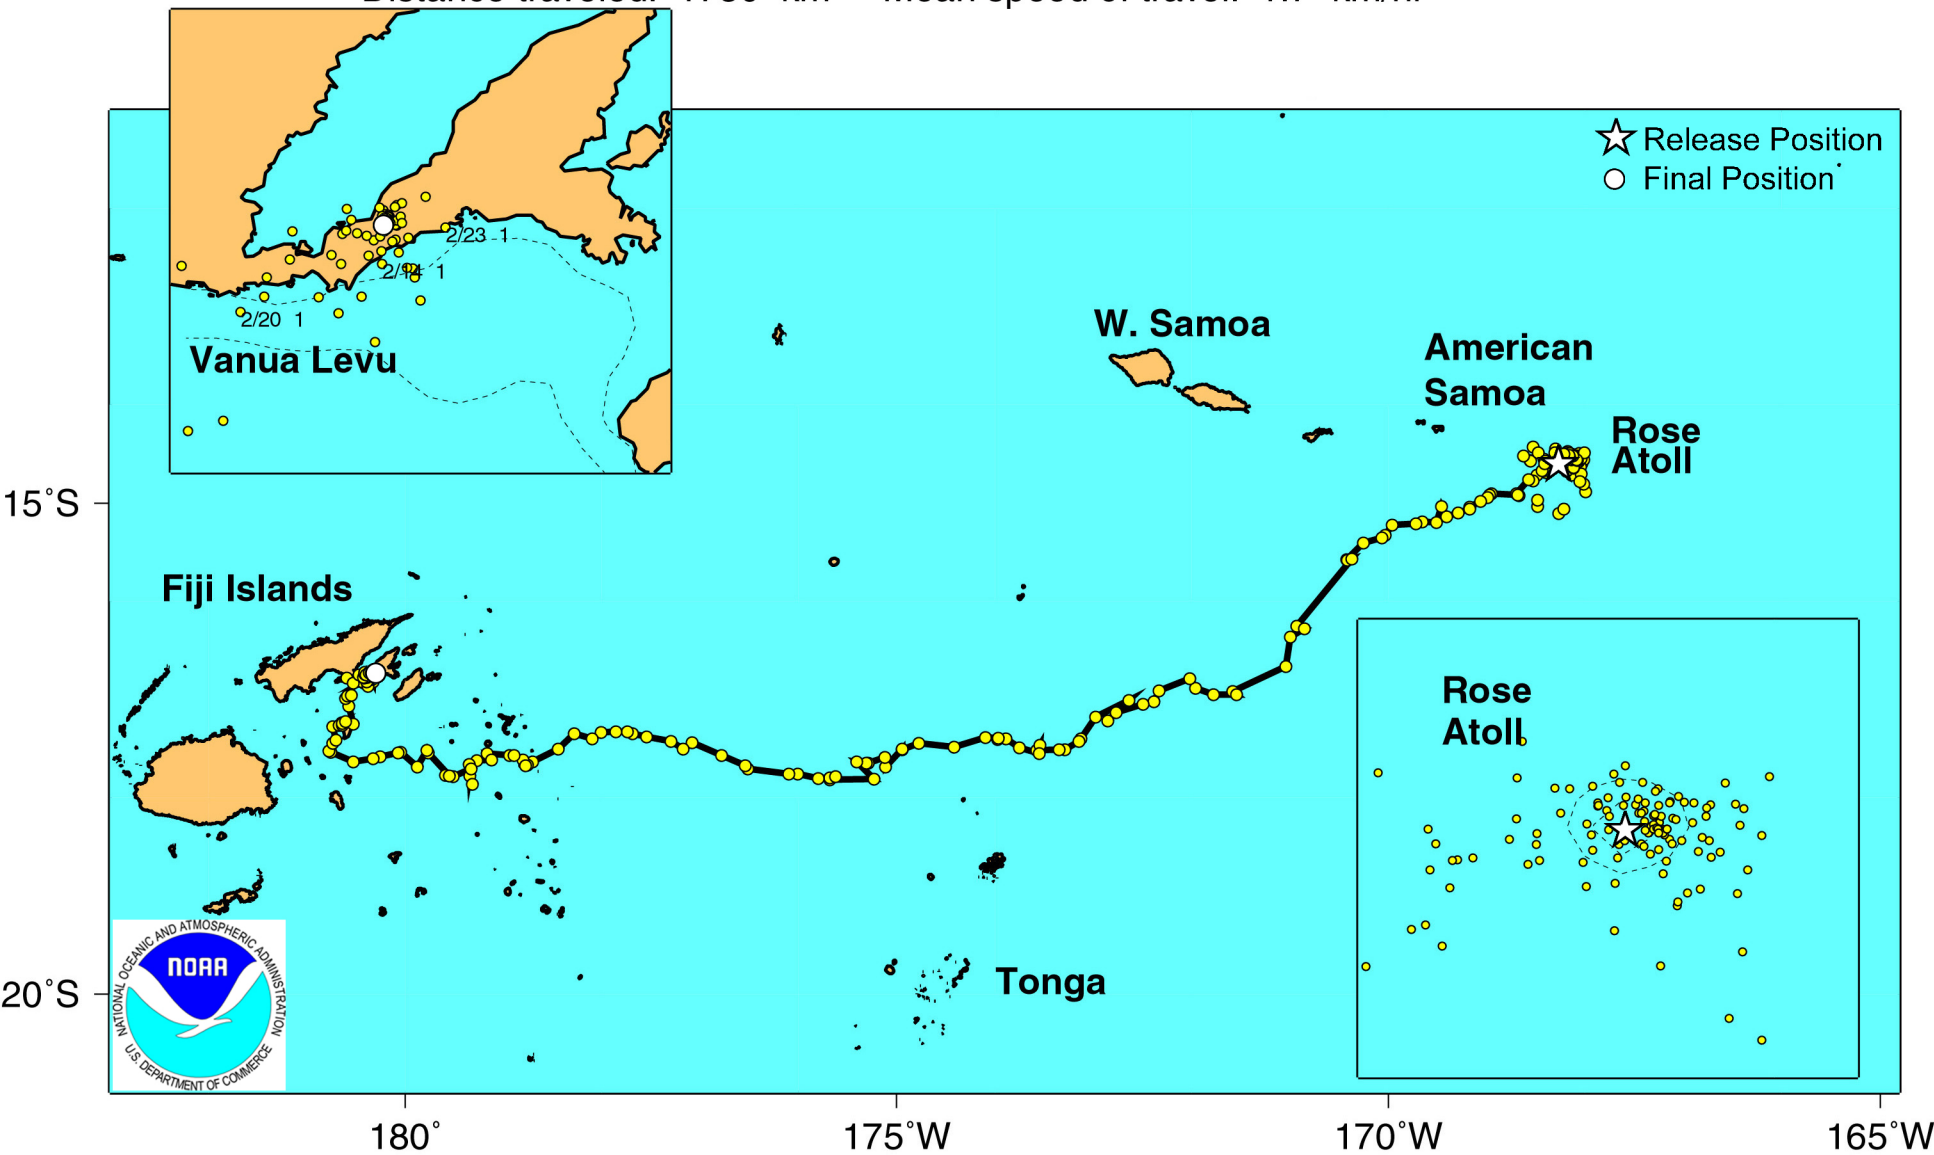

# Post-nesting Migration of Green Turtle 4807 in 1993 from Rose Atoll, American Samoa to Reid Reef, Fiji

Departure date: 1/16/94    Arrival date: 2/21/94    Days in transit: 36 days

Distance traveled: 1475 km    Mean speed of travel: 1.7 km/hr

# Post-nesting Migration of Green Turtle 4808 in 1993 from Rose Atoll, American Samoa to near Undu Point, Vanua Levu, Fiji

Departure date: 12/21/93    Arrival date: 1/20/94    Days in transit: 30 days

Distance traveled: 1450 km    Mean speed of travel: 2.0 km/hr

# Post-nesting Migration of Green Turtle 4809 in 1993 from Rose Atoll, American Samoa to Vanua Levu, Fiji

Departure date: 12/27/93    Arrival date: 2/9/94    Days in transit: 44 days

Distance traveled: 1750 km    Mean speed of travel: 1.7 km/hr

# Post-nesting Migration of Green Turtle 25692, Leilua in 1995 from Rose Atoll, American Samoa to Taveuni, Fiji

Departure date: 12/22/95    Arrival date: 2/2/96    Days in transit: 42 days  
Distance traveled: 1349 km    Mean speed of travel: 1.3 km/hr