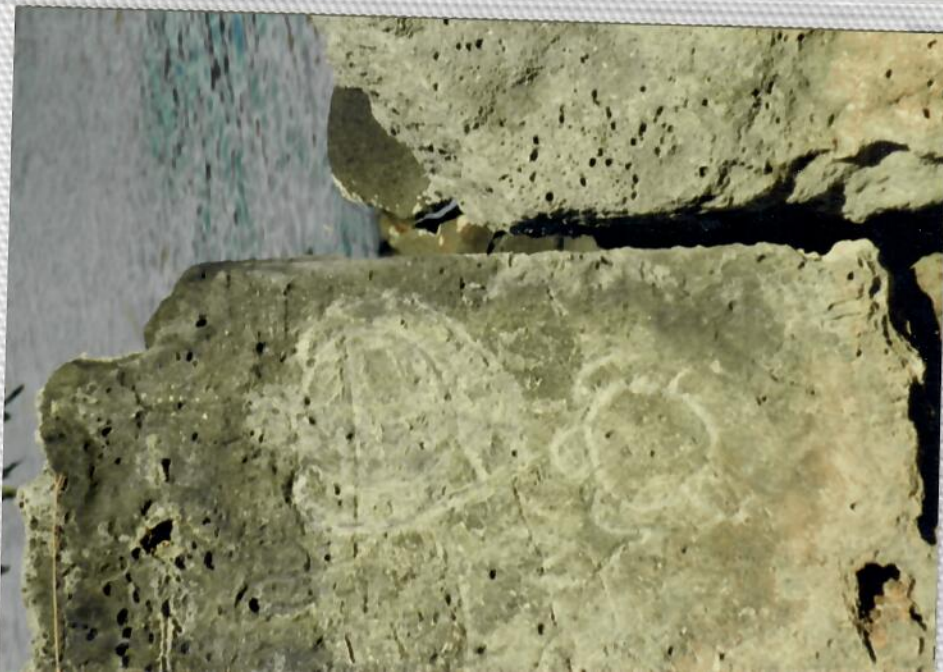

*Pleasant
Memories
of
Hawaii.*

1. Cahuama, Cabezona

Hanalei
Bay, HI

9 May '90

5/15/90 T3 ♂ "Tod"

Trig Island - FFs

5/15/90 T3 ♂ "Tod"

Trig Island - FFs