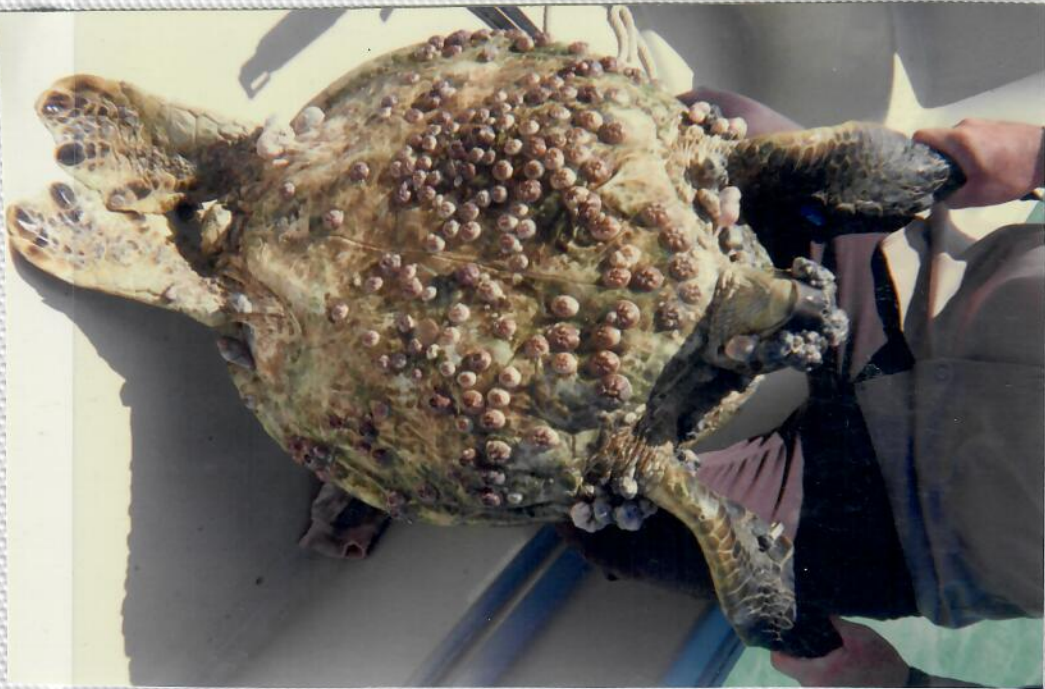

*Pleasant
Memories
of
Hawaii.*

1. Cahuama, Cabezona

Hanalei
Bay, HI

9 May '90

5/15/90 T3 ♂ "Tod"

Trig Island - FFs

5/15/90 T3 ♂ "Tod"

Trig Island - FFs

5/15/90 T3 ♂ "Tod"

Trig Island - FFs