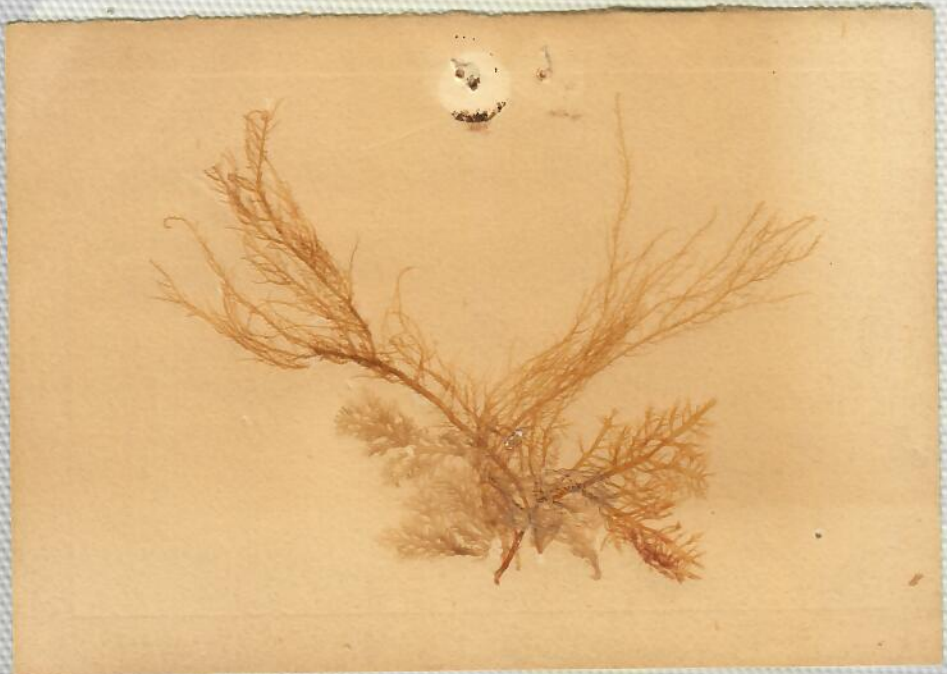

*Pleasant  
Memories  
of  
Hawaii*

*Summer Sea Turtle*

July 14 1980 Tern Island

 AMERICAN MUSEUM OF NATURAL HISTORY  
 CENTRAL DEPT. STORE, MANHATTAN, N.Y.

Orange  
 Not very tall. Do they have  
 capitula in whorls or helix?  
 They are porous though. Hetero-  
 zooids in only toward base.  
 Calc. too soft for the fragments  
 meeting. Will make contact soon  
 the time. *Styrod*  
 Peter P.

3mm disk graft on hatchling green turtle  
(by J.R. Hendrickson 9/80 Hawaii)

3 months post-operative (SCL 11.6cm)

26 months post-operative (SCL 41.4cm)