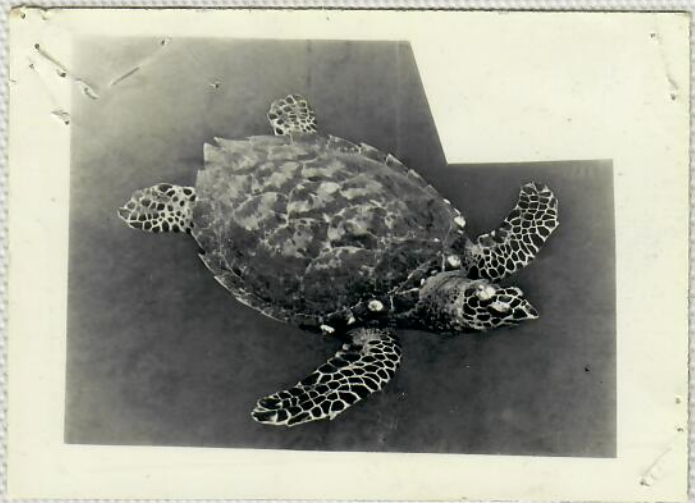

*Pleasant  
Memories  
of  
Hawaii*

*Summer Sea Turtle*

July 14 1980 Tern Island

 AMERICAN MUSEUM OF NATURAL HISTORY  
 CENTRAL DEPT. STORE, MANHATTAN, N.Y.

Orange  
 Not very tall. Do they have  
 capitula in whorls or helix?  
 They are porous though. Hetero-  
 zooids in only toward base.  
 Calc. too soft for the fragments  
 meeting. Will make contact soon  
 the time. *Styrod*  
 Peter P.

3mm disk graft on hatchling green turtle  
(by J.R. Hendrickson 9/80 Hawaii)

3 months post-operative (SCL 11.6cm)

26 months post-operative (SCL 41.4cm)