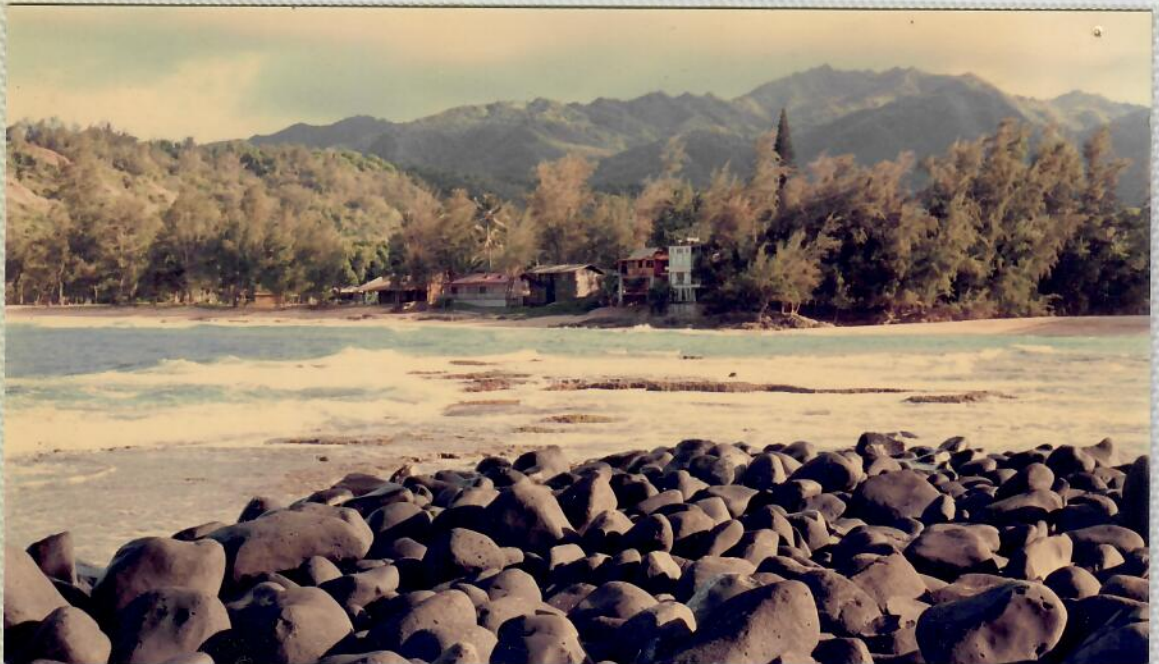

*Pleasant  
Memories  
of  
Hawaii*

*Summer Sea Turtle*

July 14 1980 Tern Island

 AMERICAN MUSEUM OF NATURAL HISTORY  
 CENTRAL DEPT. STORE, MANHATTAN, N.Y.

Orange  
 Not very tall. Do they have  
 capitula in whorls or helix?  
 They are porous though. Hetero-  
 zooids in only toward base.  
 Calc. too soft for the fragments  
 meeting. Will make contact soon  
 the time. *Styrod*  
 Peter P.

Orange address P.O. Box  
 Six Nelsons Centre  
 2576 Dale St  
 Honolulu  
 Hawaii 96813

TORTUE BONNE ECAILLE

**Dancing in the Deep**

P.O. Box 810  
 Puppets on the Path · Volcano, Hawaii 96785 · (808) 885-4607

3mm disk graft on hatchling green turtle  
(by J.R. Hendrickson 9/80 Hawaii)

3 months post-operative (SCL 11.6cm)

26 months post-operative (SCL 41.4cm)