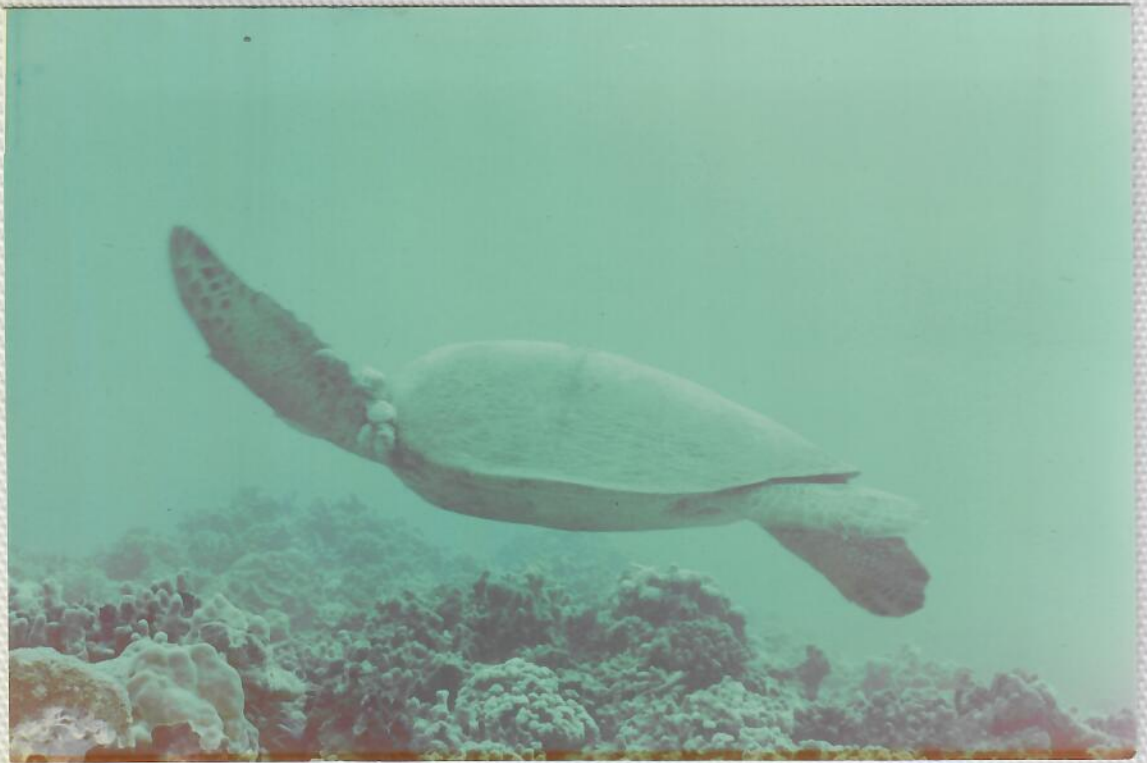

*Pleasant  
Memories  
of  
Hawaii*

*Summer Sea Turtle*

July 14 1980 Tern Island

 AMERICAN MUSEUM OF NATURAL HISTORY  
 CENTRAL DEPT. STORE, MANHATTAN, N.Y.

Orange  
 Not very tall. Do they have  
 capitula in whorls or helix?  
 They are porous though. Hetero-  
 zooids in only toward base.  
 Calc. too soft for the fragments  
 meeting. Will make contact soon  
 the time. *Styrod*  
 Peter P.

3mm disk graft on hatchling green turtle  
(by J.R. Hendrickson 9/80 Hawaii)

3 months post-operative (SCL 11.6cm)

26 months post-operative (SCL 41.4cm)