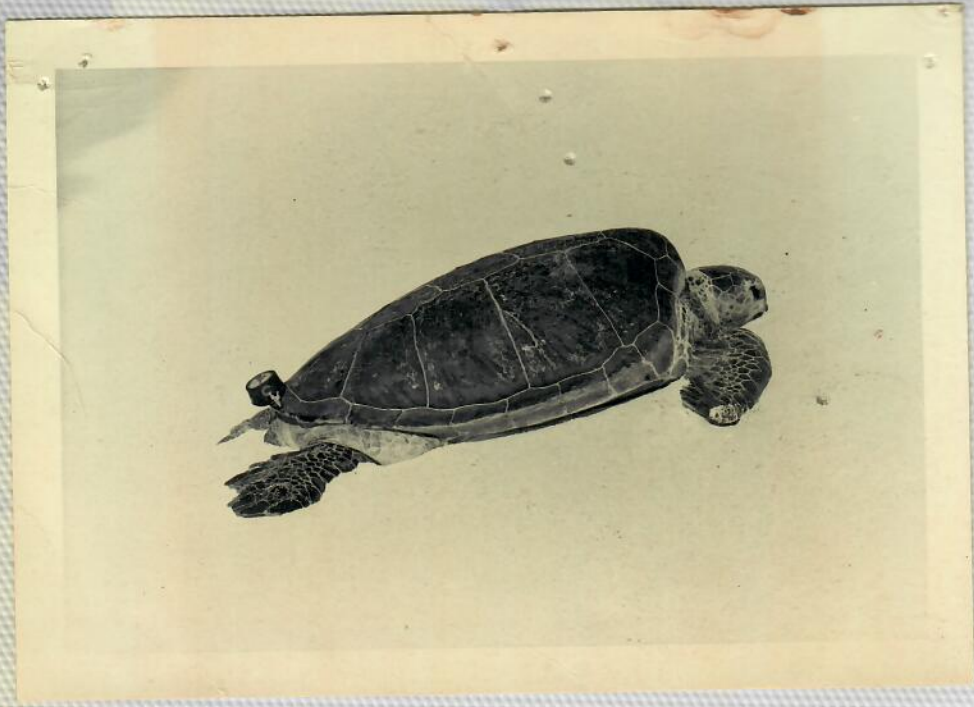

*Pleasant  
Memories  
of  
Hawaii*

*Summer Sea Turtle*

July 14 1980 Tern Island

 AMERICAN MUSEUM OF NATURAL HISTORY  
 CENTRAL DEPT. STORE, MANHATTAN, N.Y.

Orange  
 Not very tall. Do they have  
 capitula in whorls or helix?  
 They are porous though. Hetero-  
 zooids in only toward base.  
 Calc. too soft for the fragments  
 meeting. Will make contact soon  
 the time. *Styrod*  
 Peter P.

3mm disk graft on hatchling green turtle  
(by J.R. Hendrickson 9/80 Hawaii)

3 months post-operative (SCL 11.6cm)

26 months post-operative (SCL 41.4cm)