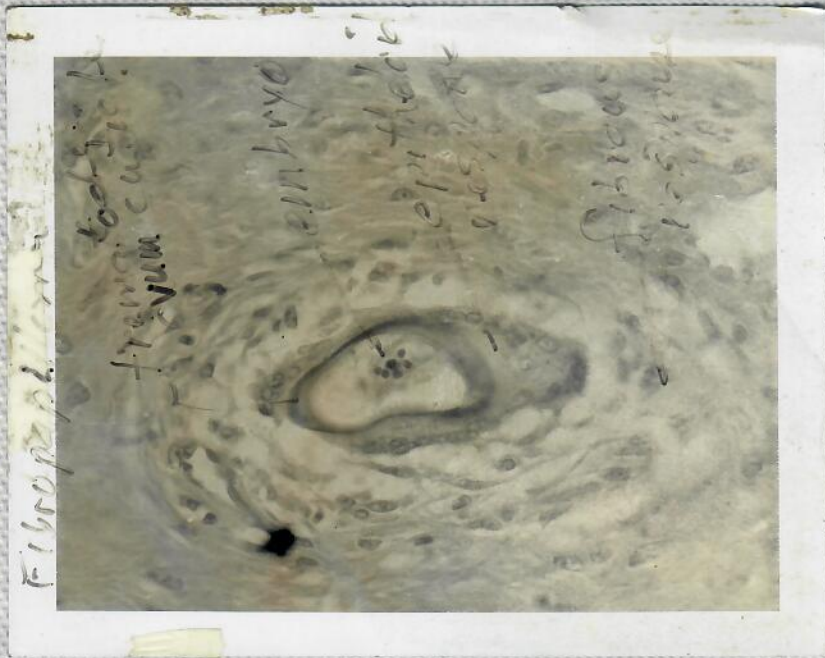

Dancing in the Deep

P.O. Box 810
Puppets on the Path · Volcano, Hawaii 96785 · (808) 885-4607