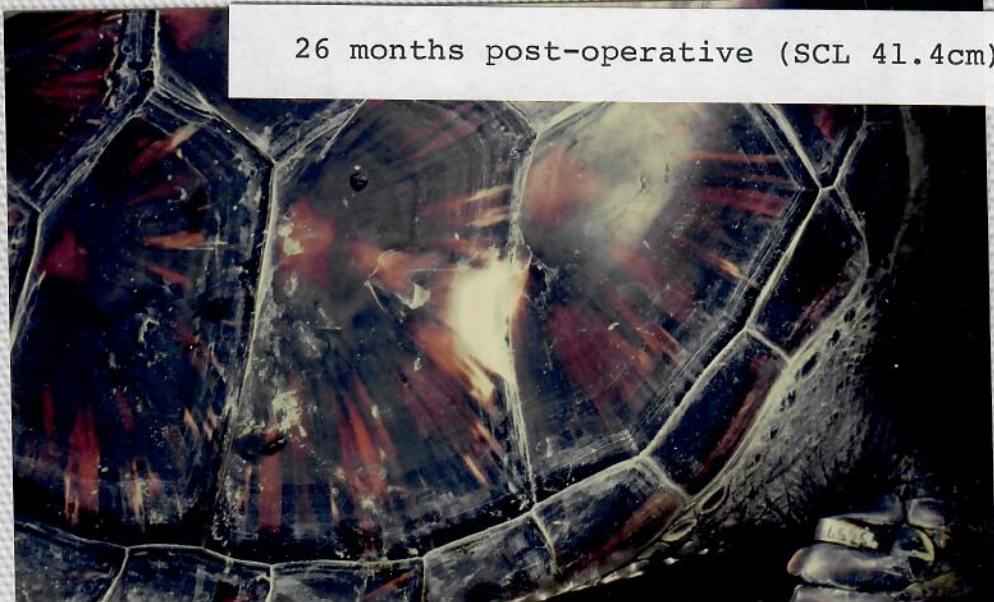

*Pleasant  
Memories  
of  
Hawaii*

*Summer Sea Turtle*

July 14 1980 Tern Island

 AMERICAN MUSEUM OF NATURAL HISTORY  
 CENTRAL DEPT. STORE, MANHATTAN, N.Y.

Orange  
 Not very tall. Do they have  
 capitula in whorls or helix?  
 They are porous though. Hetero-  
 zooids in only toward base.  
 Calc. too soft for the fragments  
 meeting. Will make contact soon  
 the time. *Styrod*  
 Peter P.

3mm disk graft on hatchling green turtle  
(by J.R. Hendrickson 9/80 Hawaii)

3 months post-operative (SCL 11.6cm)

26 months post-operative (SCL 41.4cm)