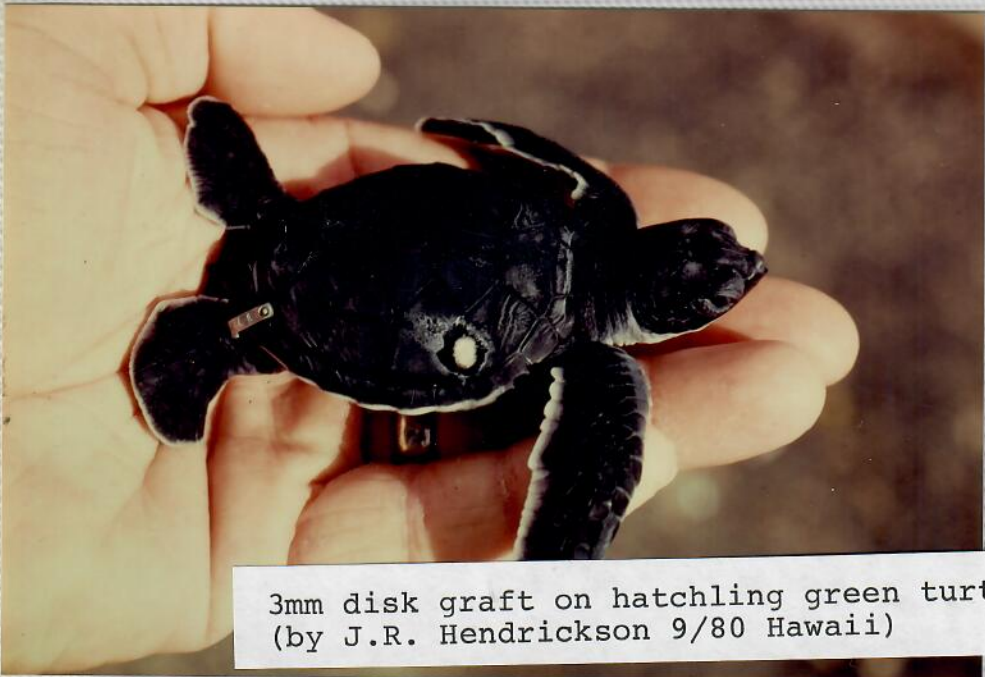

*Pleasant  
Memories  
of  
Hawaii*

*Summer Sea Turtle*

July 14 1980 Tern Island

 AMERICAN MUSEUM OF NATURAL HISTORY  
 CENTRAL DEPT. STORE, MANHATTAN, N.Y.

Orange  
 Not very tall. Do they have  
 capitula in whorls or helix?  
 They are porous though. Hetero-  
 zooids in only toward base.  
 Calc. too soft for the fragments  
 meeting. Will make contact soon  
 the time. *Styrod*  
 Peter P.

3mm disk graft on hatchling green turtle  
(by J.R. Hendrickson 9/80 Hawaii)

3 months post-operative (SCL 11.6cm)

26 months post-operative (SCL 41.4cm)