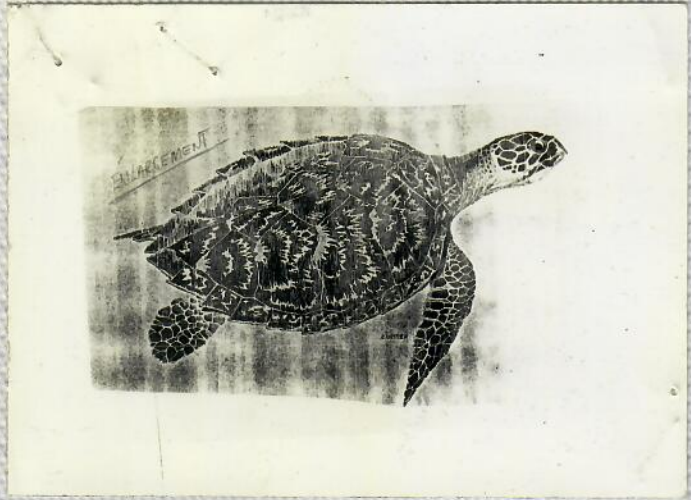

*Pleasant  
Memories  
of  
Hawaii*

*Summer Sea Turtle*

July 14 1980 Tern Island

 AMERICAN MUSEUM OF NATURAL HISTORY  
 CENTRAL DEPT. STORE, MANHATTAN, N.Y.

Orange  
 Not very tall. Do they have  
 capitula in whorls or helix?  
 They are porous though. Hetero-  
 zooids in only toward base.  
 Calc. too soft for the fragments  
 meeting. Will make contact soon  
 the time. *Styrod*  
 Peter P.

3mm disk graft on hatchling green turtle  
(by J.R. Hendrickson 9/80 Hawaii)

3 months post-operative (SCL 11.6cm)

26 months post-operative (SCL 41.4cm)