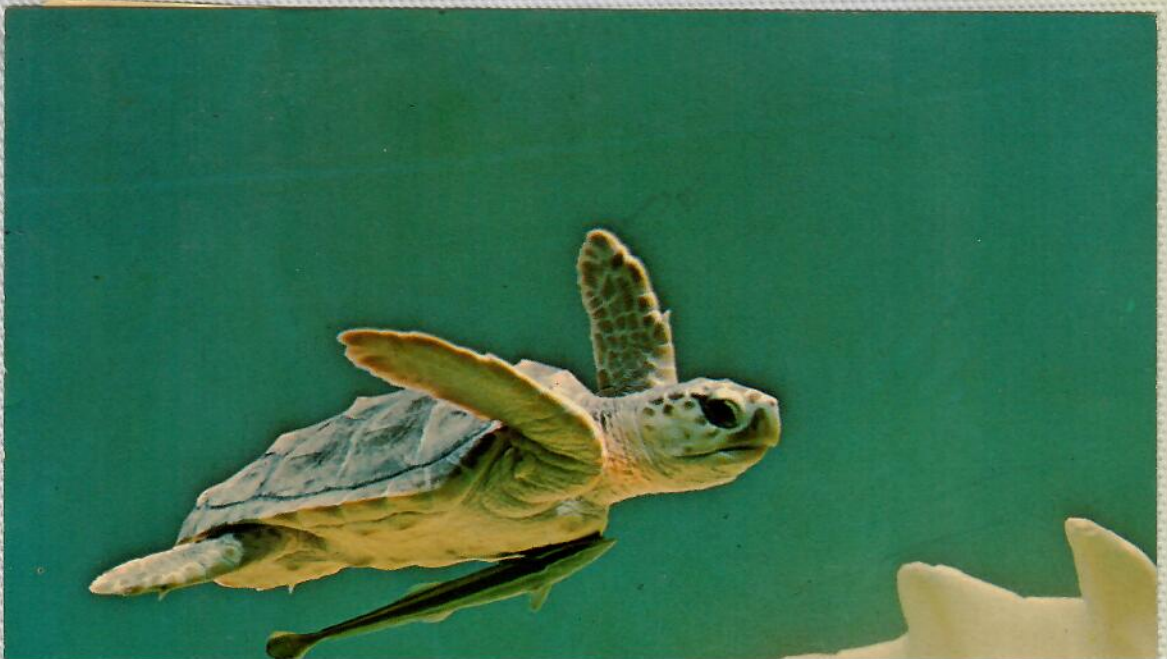

*Pleasant  
Memories  
of  
Hawaii*

*Summer Sea Turtle*

July 14 1980 Tern Island

 AMERICAN MUSEUM OF NATURAL HISTORY  
 CENTRAL DEPT. STORE, MANHATTAN, N.Y.

Orange  
 Not very tall. Do they have  
 capitula in whorls or helix?  
 They are porous though. Hetero-  
 zooids in only toward base.  
 Calc. too soft for the fragments  
 meeting. Will make contact soon  
 the time. *Styrod*  
 Peter P.

3mm disk graft on hatchling green turtle  
(by J.R. Hendrickson 9/80 Hawaii)

3 months post-operative (SCL 11.6cm)

26 months post-operative (SCL 41.4cm)