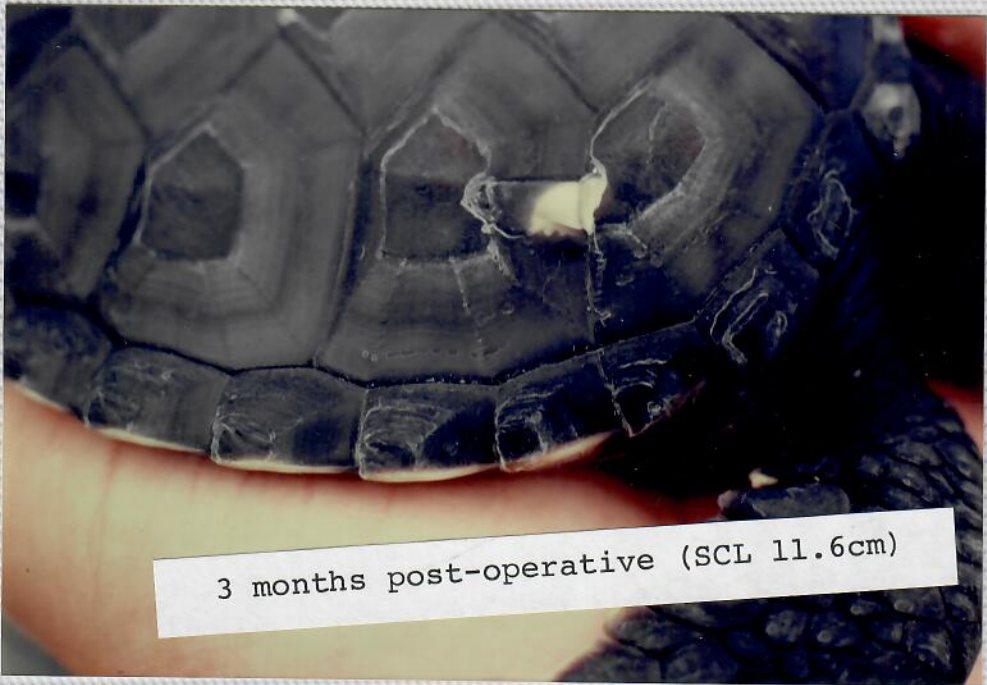

*Pleasant  
Memories  
of  
Hawaii*

*Summer Sea Turtle*

July 14 1980 Tern Island

 AMERICAN MUSEUM OF NATURAL HISTORY  
 CENTRAL DEPT. STORE, MANHATTAN, N.Y.

Orange  
 Not very tall. Do they have  
 capitula in whorls or helix?  
 They are porous though. Hetero-  
 zooids in only toward base.  
 Calc. too soft for the fragments  
 meeting. Will make contact soon  
 the time. *Styrod*  
 Peter P.

Orange address P.O. Box  
 Six Nelsons Centre  
 2576 Dale St  
 Honolulu  
 Hawaii 96813

TORTUE BONNE ECAILLE

**Dancing in the Deep**

P.O. Box 810  
 Puppets on the Path · Volcano, Hawaii 96785 · (808) 885-4607

3mm disk graft on hatchling green turtle  
(by J.R. Hendrickson 9/80 Hawaii)

3 months post-operative (SCL 11.6cm)

26 months post-operative (SCL 41.4cm)