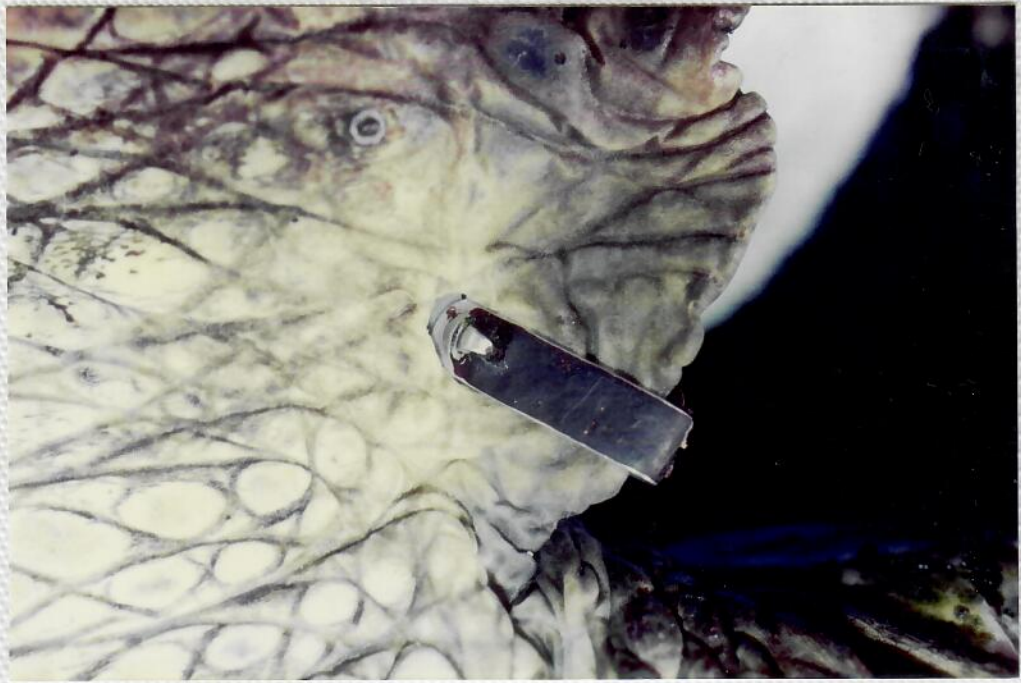

PLEASANT MEMORIES OF
Hawaii

CHARLOTTE
THOMSON

MARINE
PHOTOGRAPHY
808-572-5940

E64-WBL (HWN) LEL 306 4" x 6" PHOTOS
©LION ENTERPRISES
Made in Singapore

4" x 6" 64 pockets
E64WBL Hwn
0 98332 51363 3