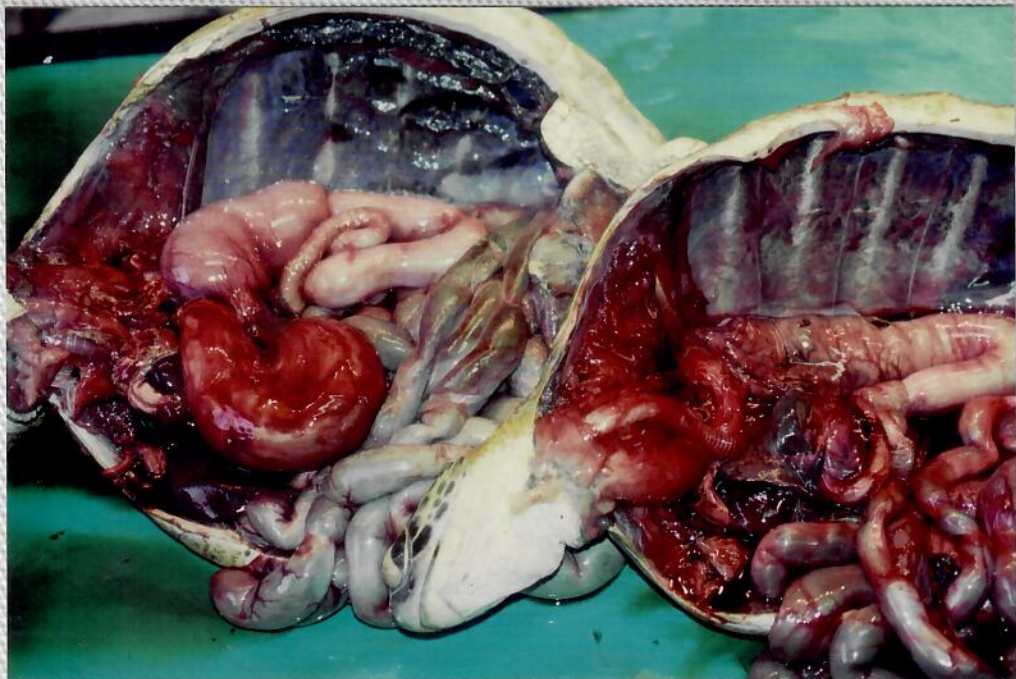

PLEASANT MEMORIES OF
Hawaii

CHARLOTTE
THOMSON

MARINE
PHOTOGRAPHY
808-572-5940

E64-WBL (HWN) LEL 306 4" x 6" PHOTOS
©LION ENTERPRISES
Made in Singapore

4" x 6" 64 pockets
E64WBL Hwn
0 98332 51363 3