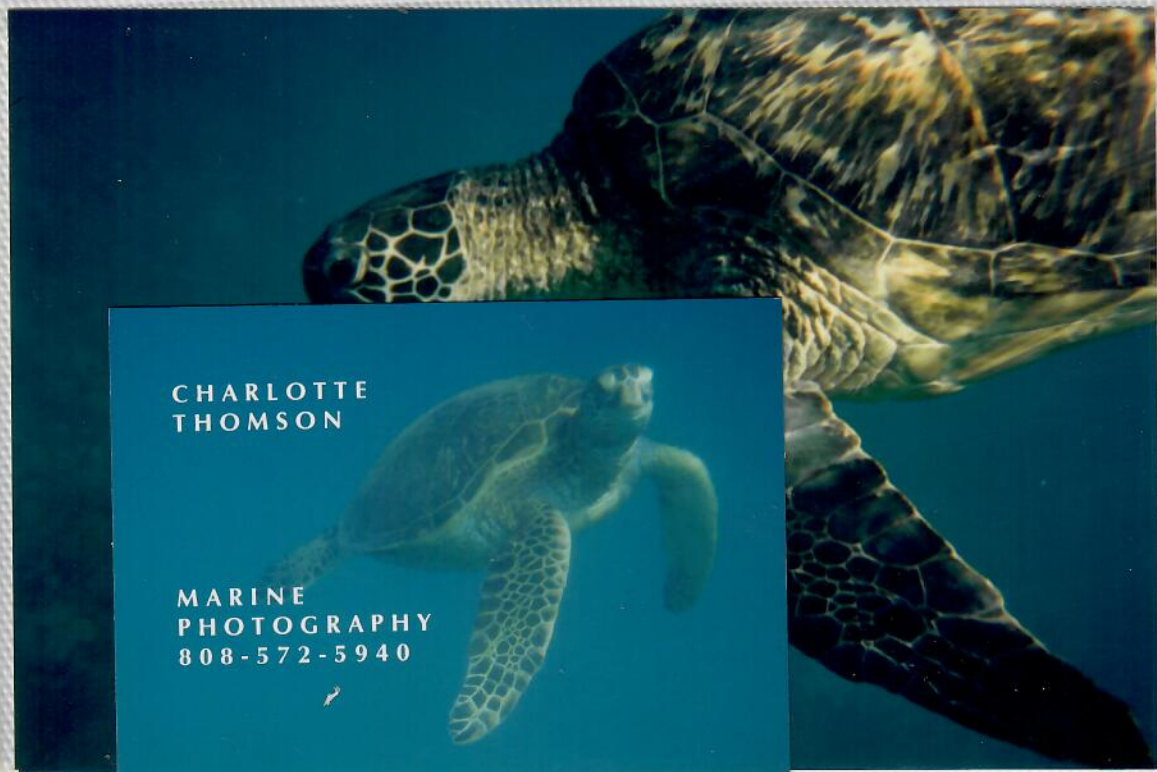

PLEASANT MEMORIES OF
Hawaii

CHARLOTTE
THOMSON

MARINE
PHOTOGRAPHY
808-572-5940

E64-WBL (HWN) LEL 306 4" x 6" PHOTOS
©LION ENTERPRISES
Made in Singapore

4" x 6" 64 pockets
E64WBL Hwn
0 98332 51363 3