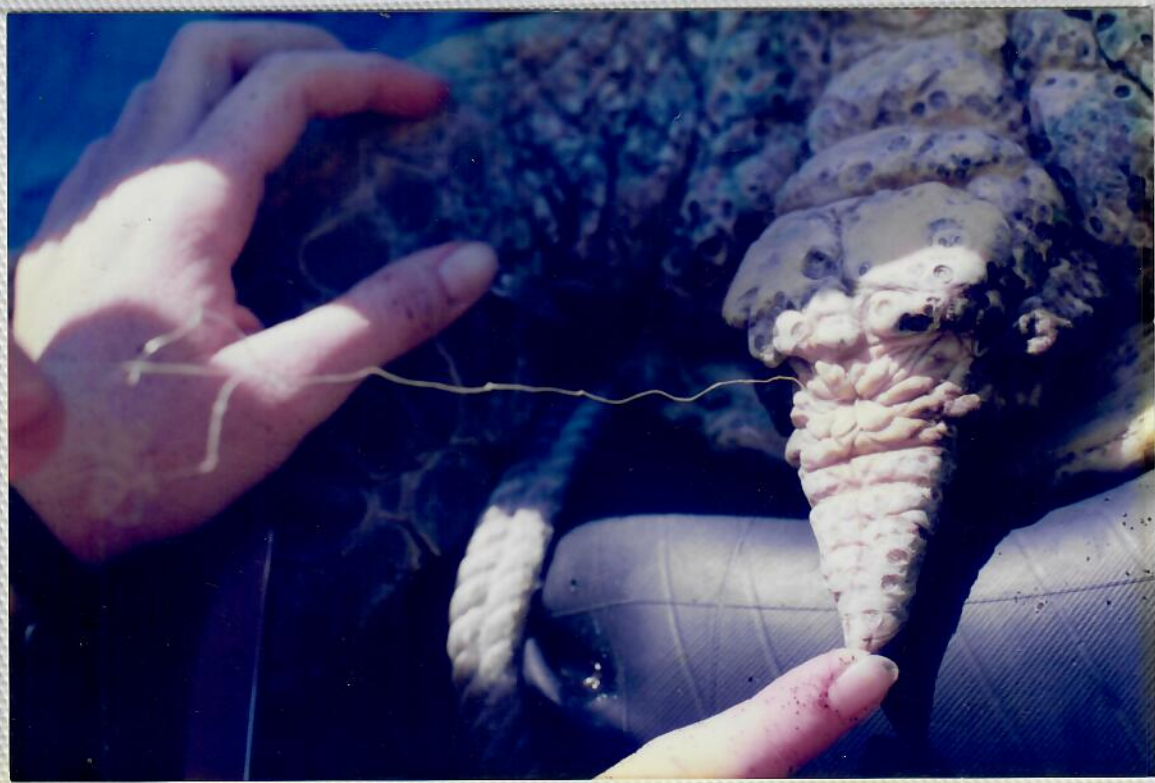

PLEASANT MEMORIES OF
Hawaii

CHARLOTTE
THOMSON

MARINE
PHOTOGRAPHY
808-572-5940

E64-WBL (HWN) LEL 306 4" x 6" PHOTOS
©LION ENTERPRISES
Made in Singapore

4" x 6" 64 pockets
E64WBL Hwn
0 98332 51363 3