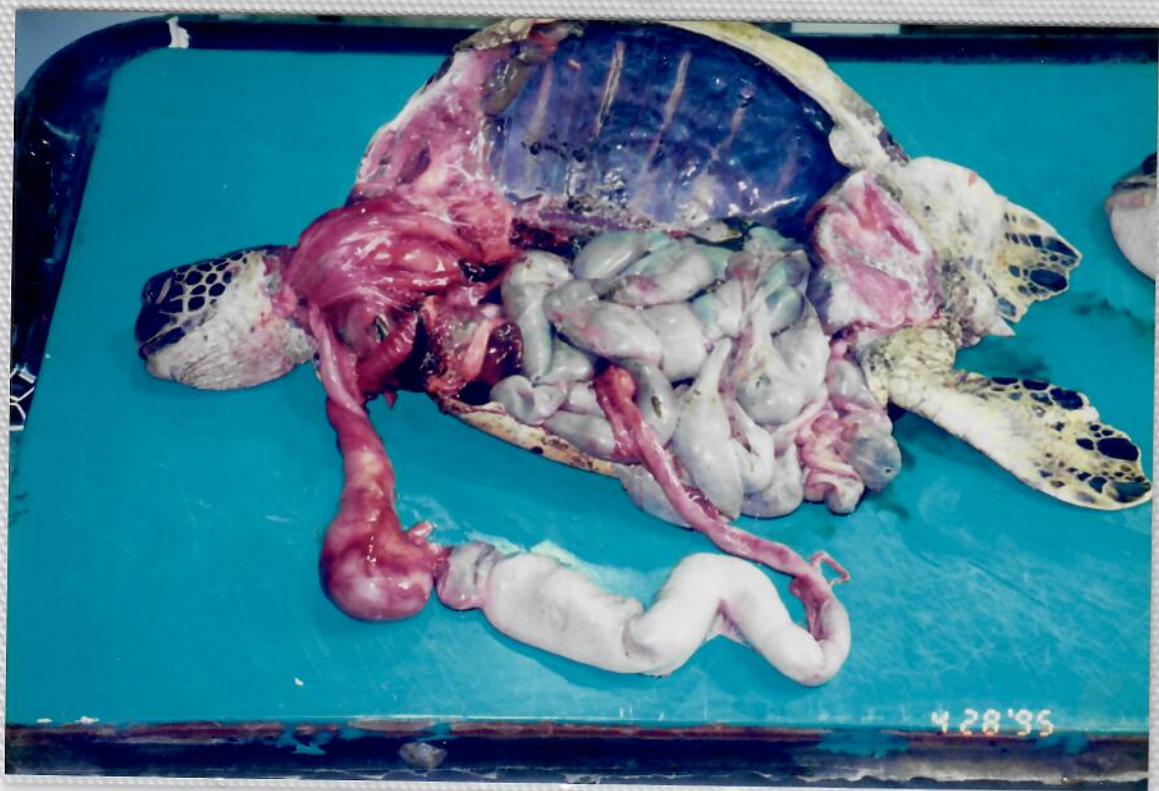

1995 & 1990

118 HI-EI CM Comparison

Joseph Cheng

"Exotic Bromeliad"

FROM AN ORIGINAL PAINTING
BY HAWAIIAN ARTIST
JOCELYN CHENG

LION ENTERPRISES ©
Quality Photo Safe Albums

LE-JC-EB

4" X 6" 64 Pockets
E-64 WBL HWN ART