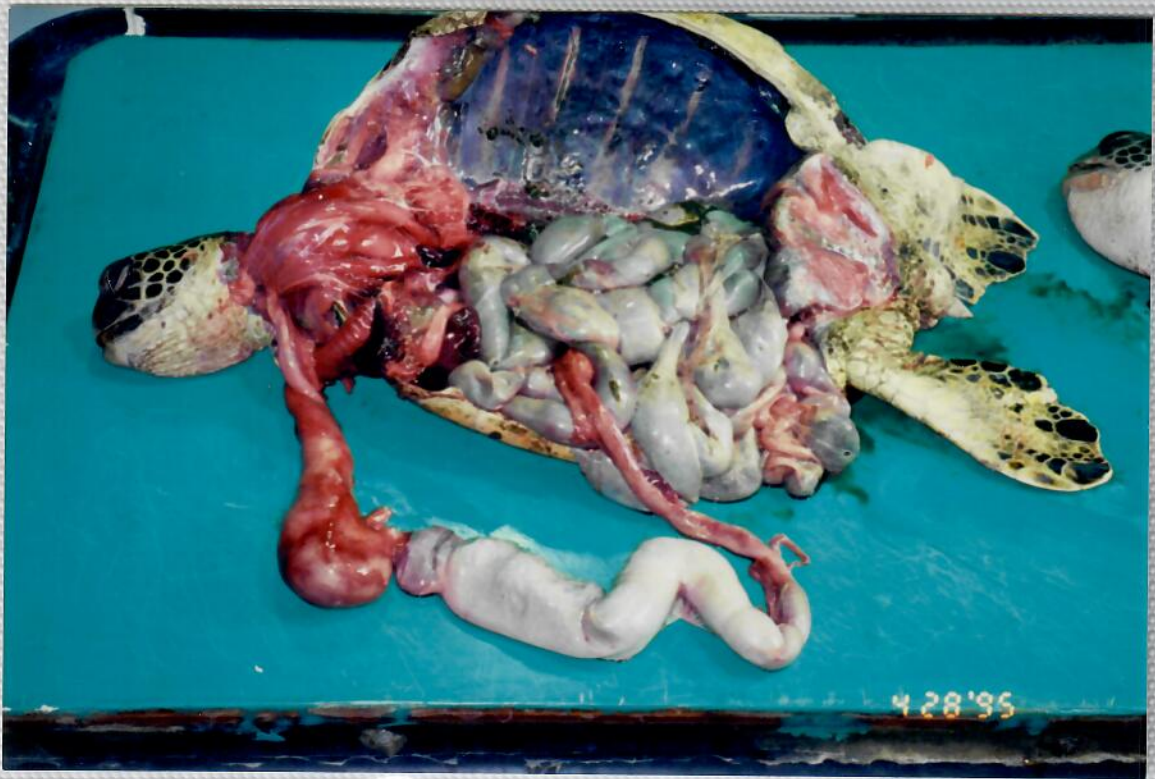

1995 & 1990

118 HI-EI CM Comparison

Joseph Cheng

"Exotic Bromeliad"

FROM AN ORIGINAL PAINTING
BY HAWAIIAN ARTIST
JOCELYN CHENG

LION ENTERPRISES ©
Quality Photo Safe Albums

LE-JC-EB

4" X 6" 64 Pockets
E-64 WBL HWN ART