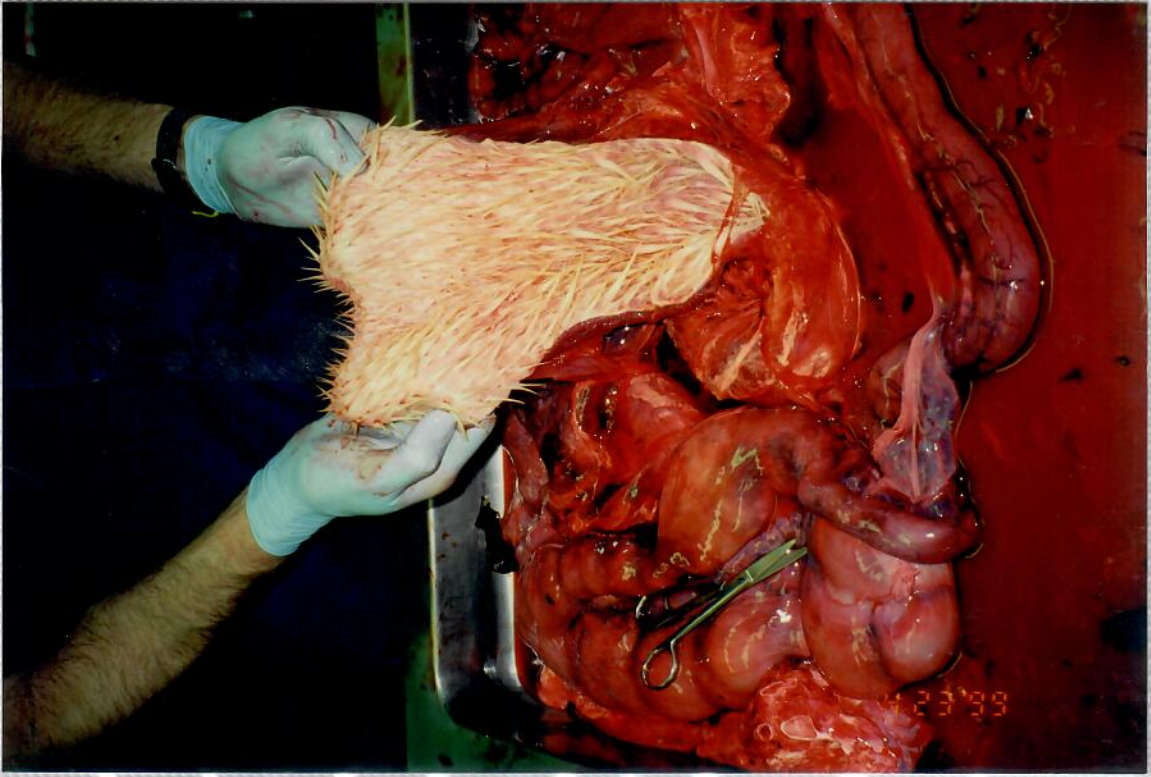

1995 & 1990

118 HI-EI CM Comparison

Joseph Cheng

"Exotic Bromeliad"

FROM AN ORIGINAL PAINTING
BY HAWAIIAN ARTIST
JOCELYN CHENG

LION ENTERPRISES ©
Quality Photo Safe Albums

LE-JC-EB

4" X 6" 64 Pockets
E-64 WBL HWN ART