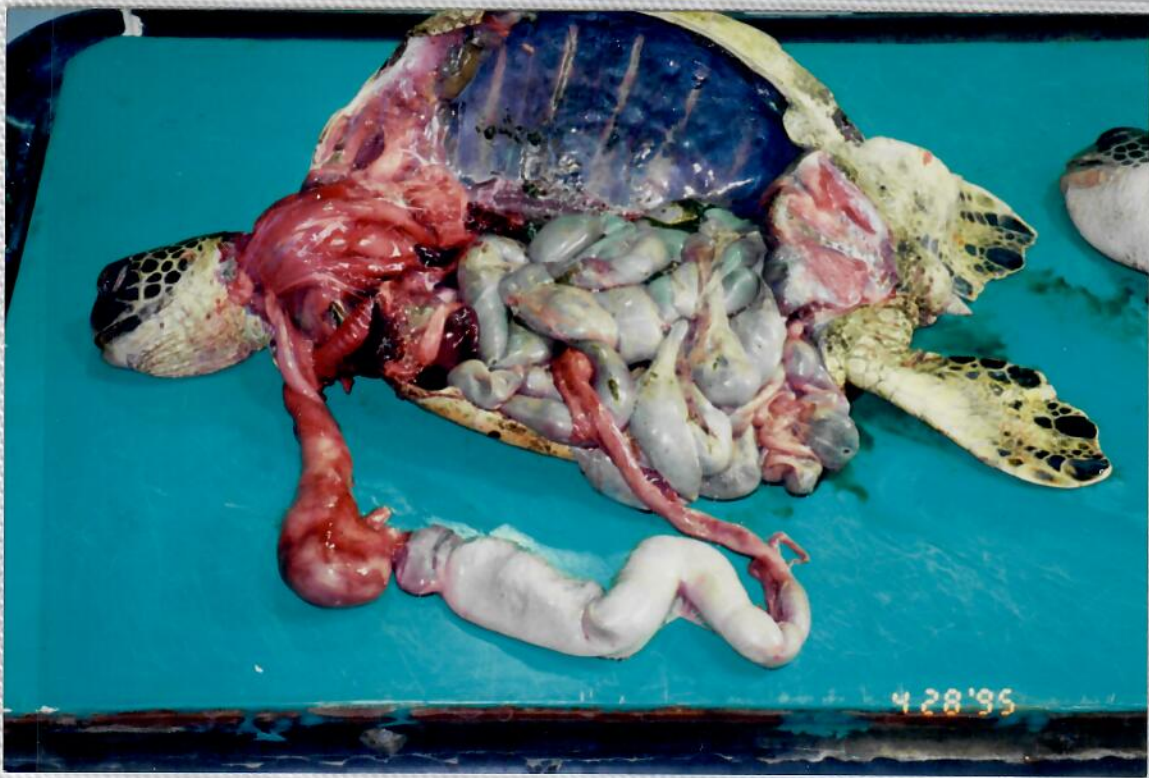

1995 & 1990

118 HI-EI CM Comparison

Joseph Cheng

"Exotic Bromeliad"

FROM AN ORIGINAL PAINTING
BY HAWAIIAN ARTIST
JOCELYN CHENG

LION ENTERPRISES ©
Quality Photo Safe Albums

LE-JC-EB

4" X 6" 64 Pockets
E-64 WBL HWN ART