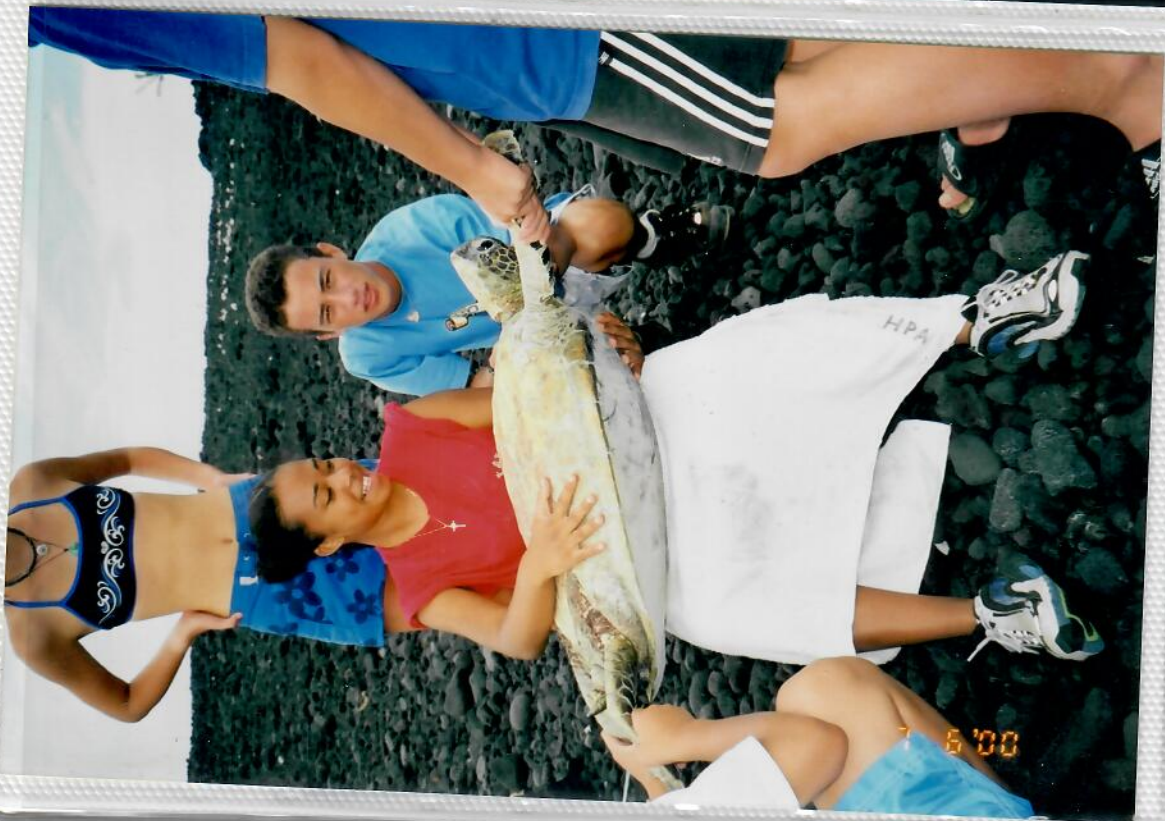

10 25 '95

10 25 '95

Let our turtle family live!

1005 year of the sea turtle

"Bamboo Forest"

FROM AN ORIGINAL PAINTING
BY HAWAIIAN ARTIST
KEIKO THOMAS ©

LION ENTERPRISES ©
Quality Photo Safe Albums

LE-KT-BF