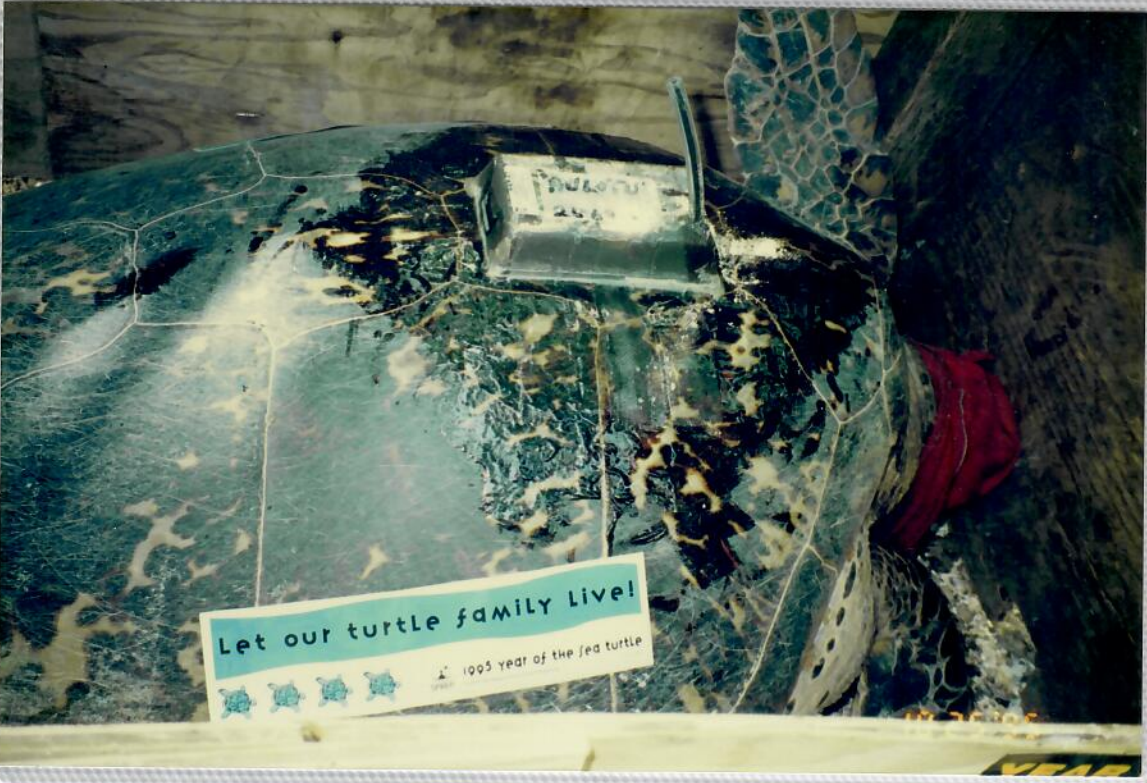

10 25 '95

10 25 '95

Let our turtle family live!

1005 year of the sea turtle

"Bamboo Forest"

FROM AN ORIGINAL PAINTING
BY HAWAIIAN ARTIST
KEIKO THOMAS ©

LION ENTERPRISES ©
Quality Photo Safe Albums

LE-KT-BF

4" X 6" 64 Pockets
E-64 WBL HWN ART

PRINTED IN HAWAII
ALBUM MADE IN MALAYSIA