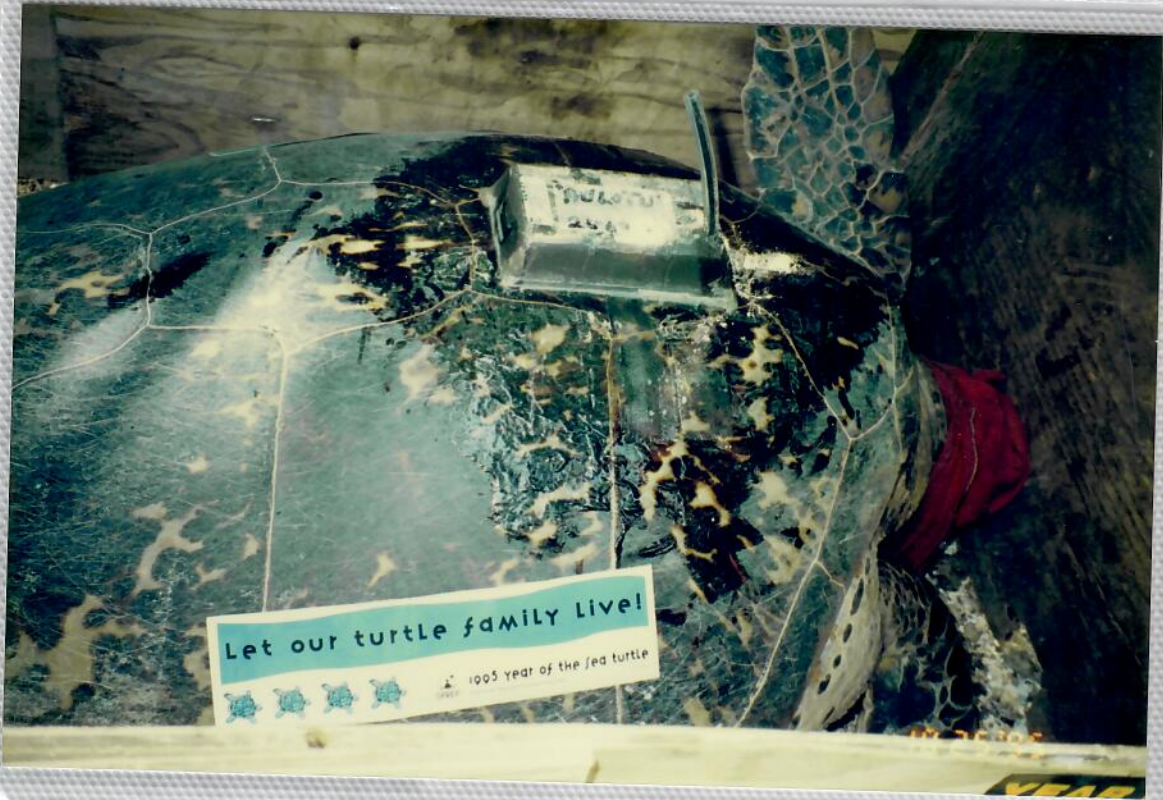

10 25 '95

10 25 '95

Let our turtle family live!

1005 year of the sea turtle

"Bamboo Forest"

FROM AN ORIGINAL PAINTING
BY HAWAIIAN ARTIST
KEIKO THOMAS ©

LION ENTERPRISES ©
Quality Photo Safe Albums

LE-KT-BF

4" X 6" 64 Pockets
E-64 WBL HWN ART

PRINTED IN HAWAII
ALBUM MADE IN MALAYSIA