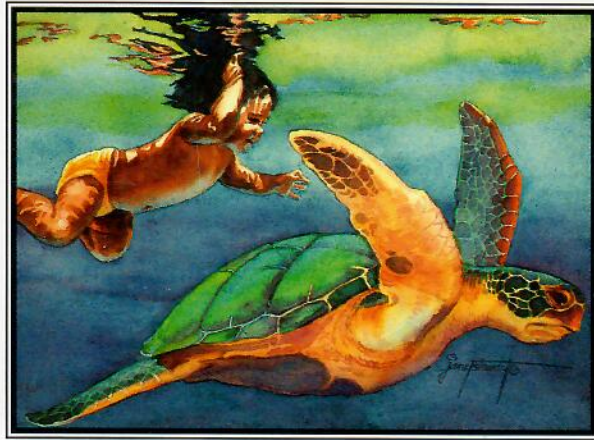

WAN-AN, PENGHU- AUGUST 1996

LANYU, TAIWAN

WAN-AN, PENGHU- AUGUST 1996

LANYU, TAIWAN

*Pleasant Memories of Hawaii*

Lion Enterprises features:

## ***Turtle Won't Play***

From an original watercolor painting  
by Janet Stewart©

LION ENTERPRISES ©  
Quality Photo Albums

4" x 6" 64 pockets

E64WBL HWN ART

MADE IN MALAYSIA

LE64L-04