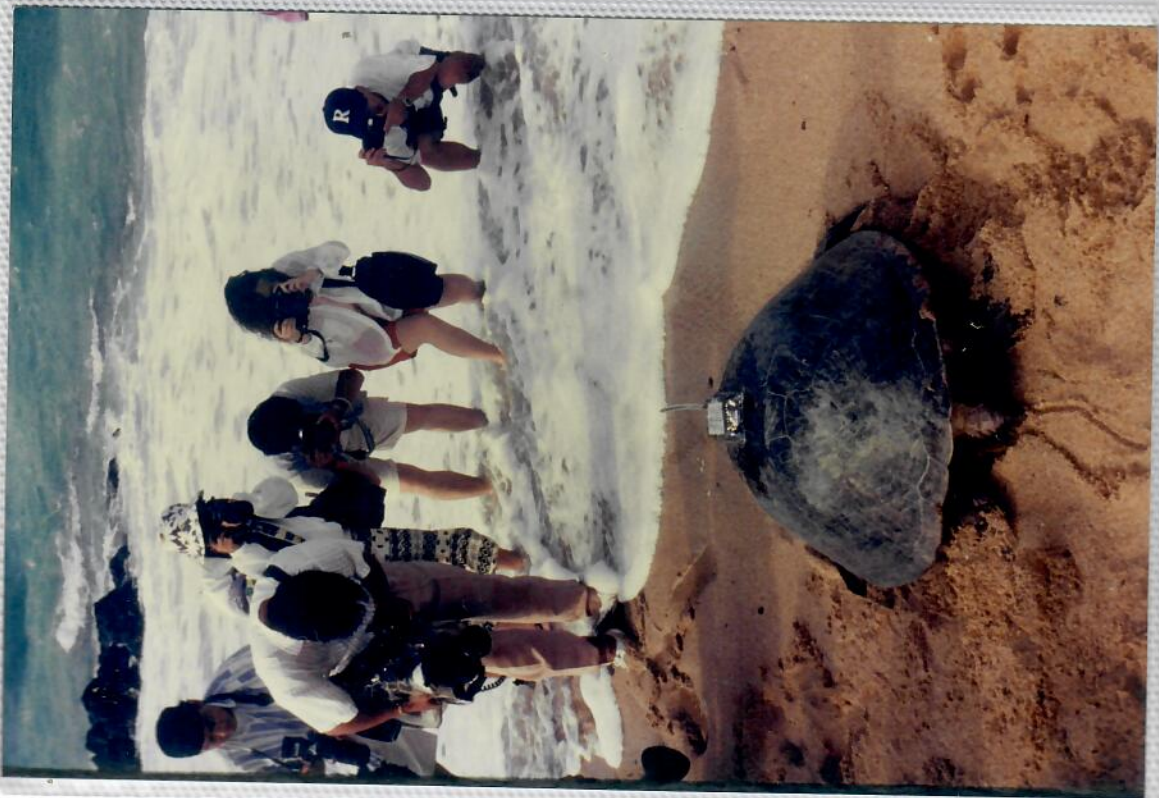

WAN-AN, PENGHU- AUGUST 1996

LANYU, TAIWAN

WAN-AN, PENGHU- AUGUST 1996

LANYU, TAIWAN

*Pleasant Memories of Hawaii*

Lion Enterprises features:

## ***Turtle Won't Play***

From an original watercolor painting  
by Janet Stewart©

LION ENTERPRISES ©  
Quality Photo Albums

4" x 6" 64 pockets

E64WBL HWN ART

MADE IN MALAYSIA

LE64L-04