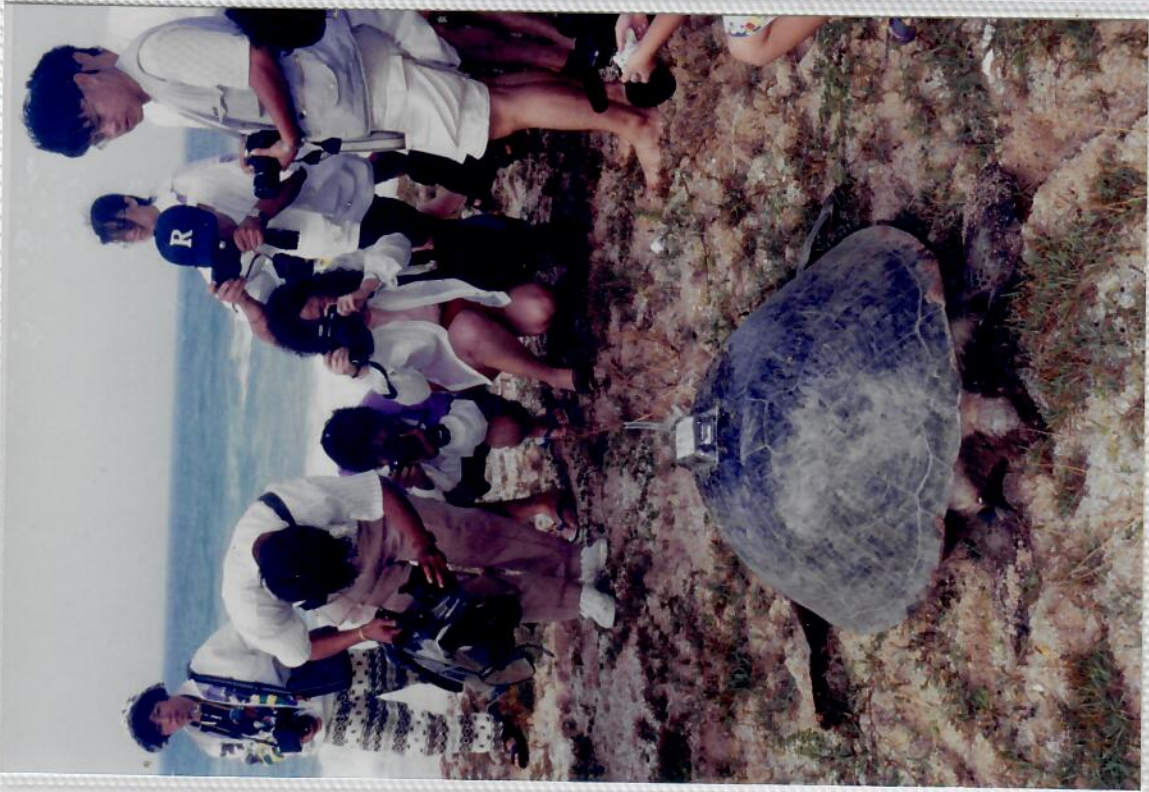

WAN-AN, PENGHU- AUGUST 1996

LANYU, TAIWAN

WAN-AN, PENGHU- AUGUST 1996

LANYU, TAIWAN

*Pleasant Memories of Hawaii*

Lion Enterprises features:

## ***Turtle Won't Play***

From an original watercolor painting  
by Janet Stewart©

LION ENTERPRISES ©  
Quality Photo Albums

4" x 6" 64 pockets

E64WBL HWN ART

MADE IN MALAYSIA

LE64L-04