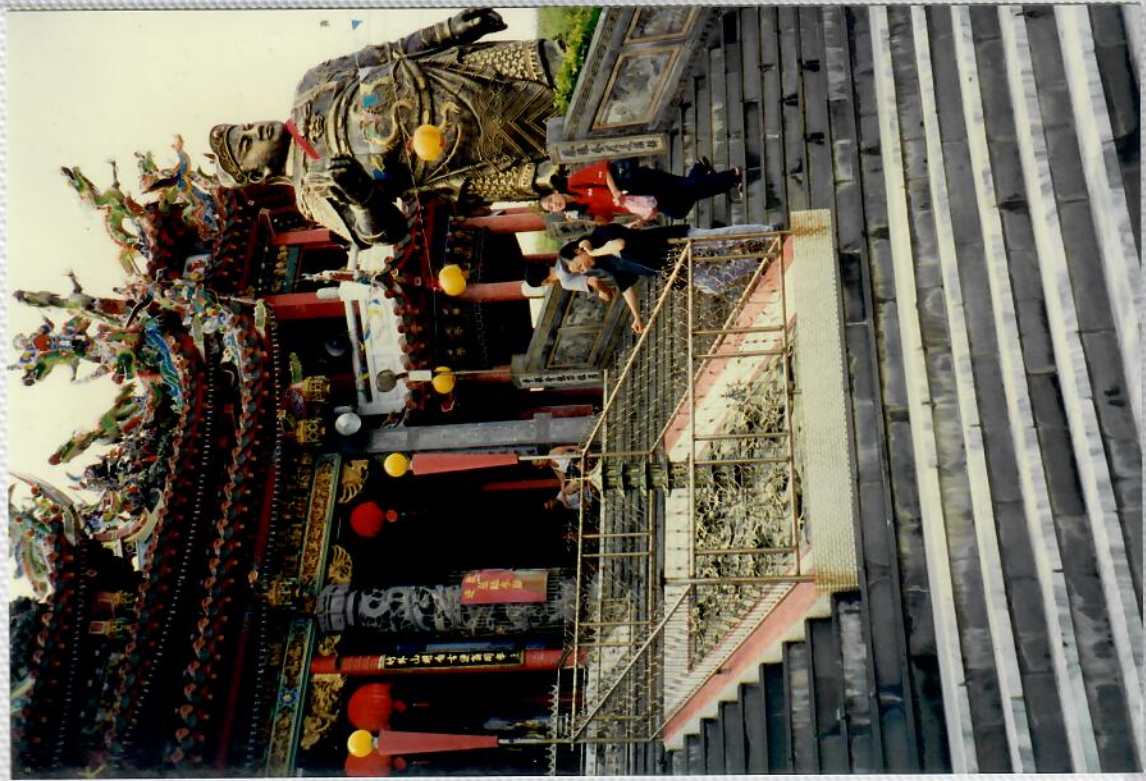

WAN-AN, PENGHU- AUGUST 1996

LANYU, TAIWAN

WAN-AN, PENGHU- AUGUST 1996

LANYU, TAIWAN

*Pleasant Memories of Hawaii*

Lion Enterprises features:

## ***Turtle Won't Play***

From an original watercolor painting  
by Janet Stewart©

LION ENTERPRISES ©  
Quality Photo Albums

4" x 6" 64 pockets

E64WBL HWN ART

MADE IN MALAYSIA

LE64L-04