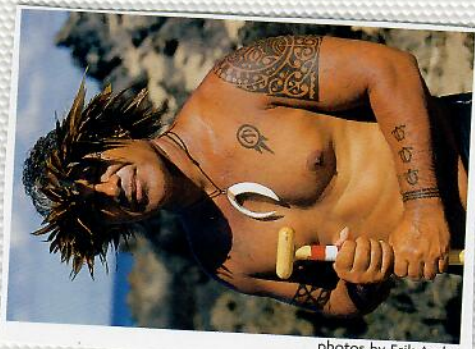

Tattoo 2

Tattoo 2

20.41.1

20.51.1

photos by Erik Aeder

LION ENTERPRISES ©
Quality Photo Safe Albums

"Torch Ginger"

FROM AN ORIGINAL PAINTING
BY HAWAIIAN ARTIST
JOCELYN CHENG