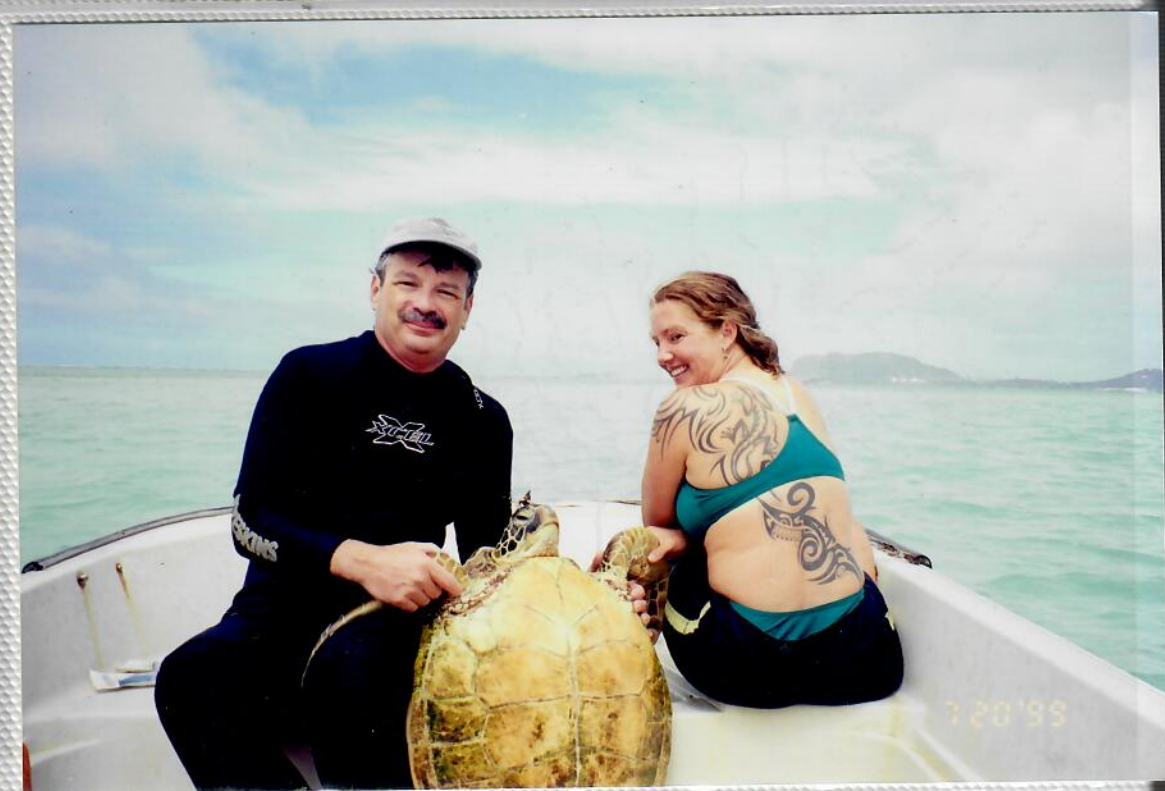

Tattoo 2

Tattoo 2

20.41.1

20.51.1

photos by Erik Aeder

LION ENTERPRISES ©
Quality Photo Safe Albums

"Torch Ginger"

FROM AN ORIGINAL PAINTING
BY HAWAIIAN ARTIST
JOCELYN CHENG

LE-JC-TC
E64WBL HWN ART

PRINTED IN HAWAII