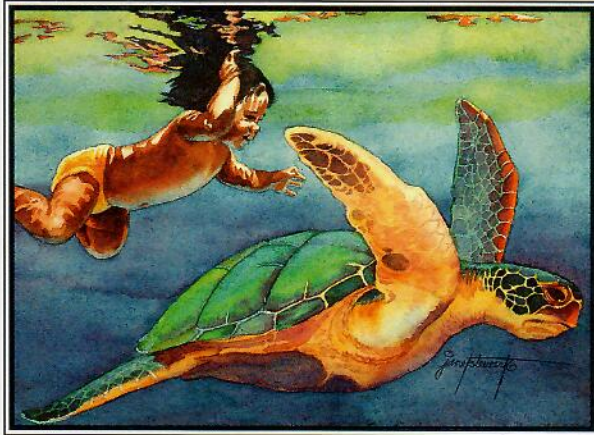

Taipei-April 1999

Taipei-April 1999

Pleasant Memories of Hawaii

Lion Enterprises features:

Turtle Won't Play

From an original watercolor painting
by Janet Stewart©

LION ENTERPRISES ©
Quality Photo Albums

4" x 6" 64 pockets