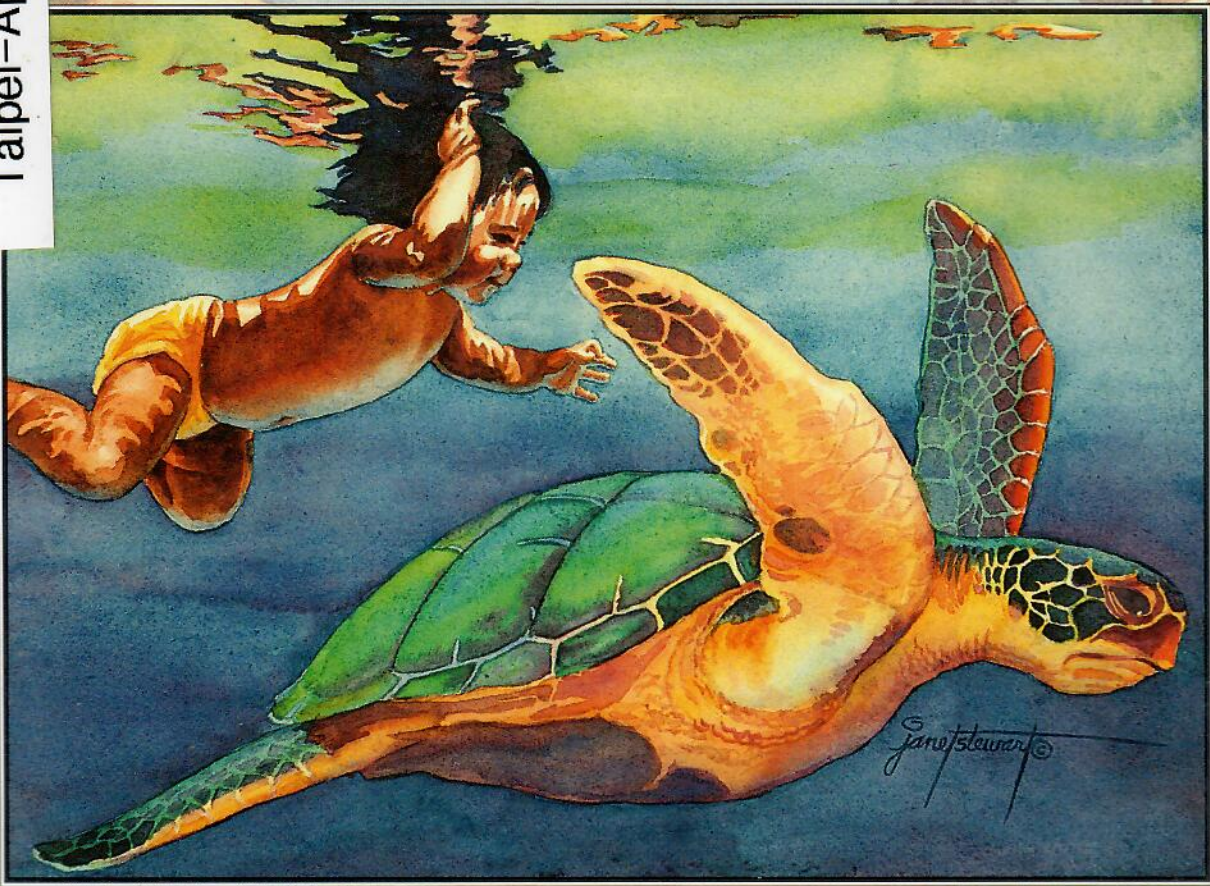

Taipei-April 1999

Taipei-April 1999

Pleasant Memories of Hawaii

Lion Enterprises features:

Turtle Won't Play

From an original watercolor painting
by Janet Stewart©

LION ENTERPRISES ©
Quality Photo Albums

4" x 6" 64 pockets