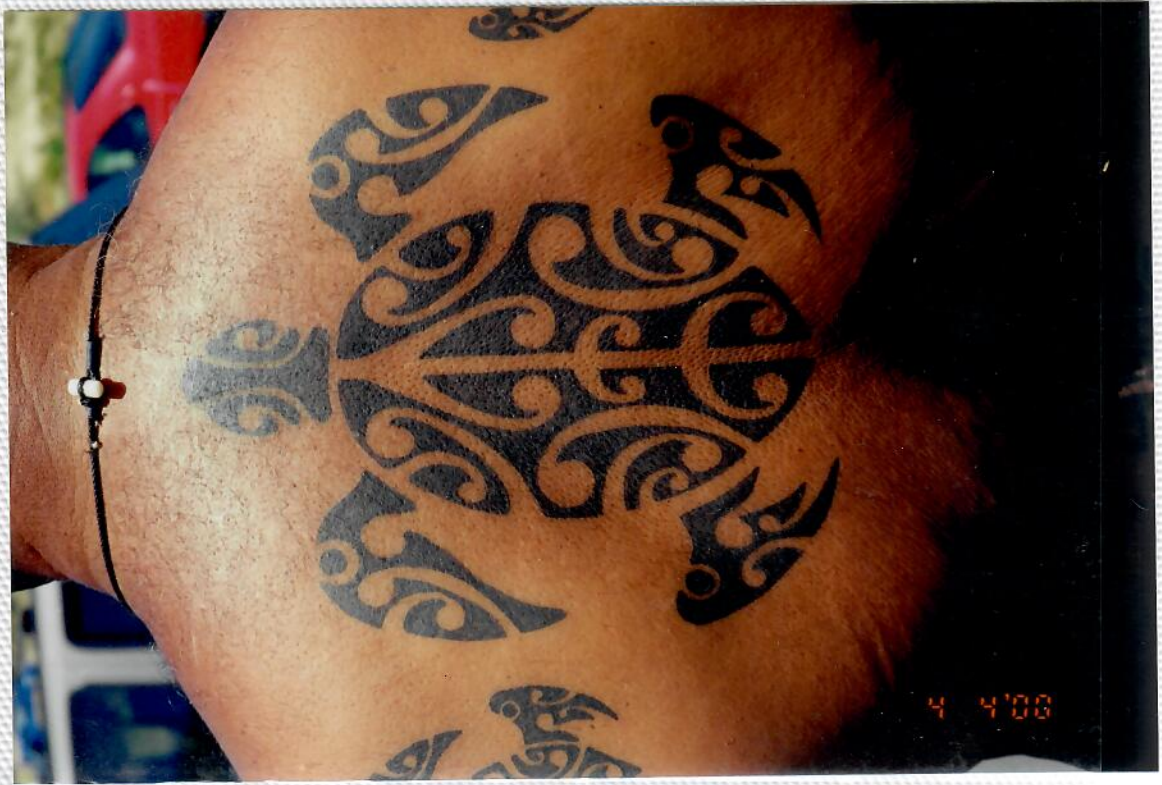

Honu Tattoos

00,91,2

LION ENTERPRISES ©
Quality Photo Safe Albums

"Protea Profusion"
FROM AN ORIGINAL PAINTING
BY HAWAIIAN ARTIST
KEIKO THOMAS ©

LE-KT-PP
E64WBL HWN ART

0 98332 51363 3
PRINTED IN HAWAII