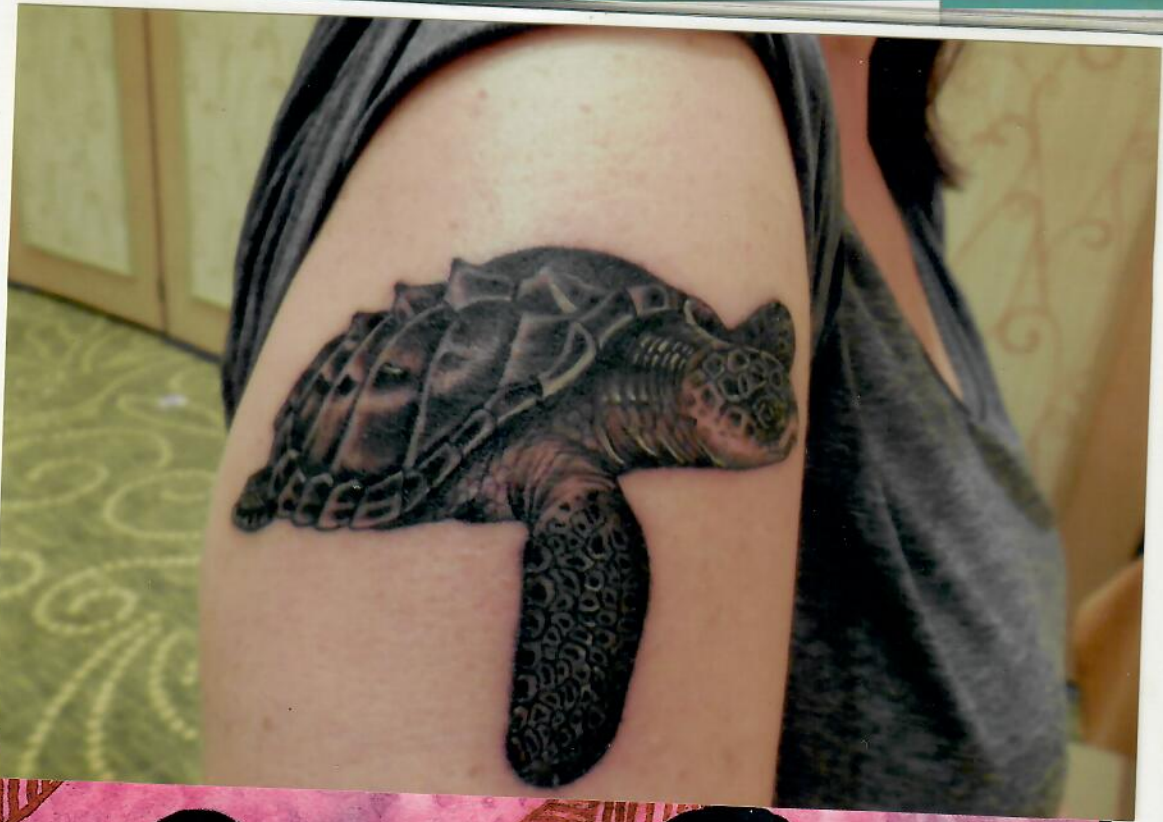

Honu Tattoos

00,91,2

LION ENTERPRISES ©
Quality Photo Safe Albums

"Protea Profusion"
FROM AN ORIGINAL PAINTING
BY HAWAIIAN ARTIST
KEIKO THOMAS ©

LE-KT-PP
E64WBL HWN ART

0 98332 51363 3
PRINTED IN HAWAII