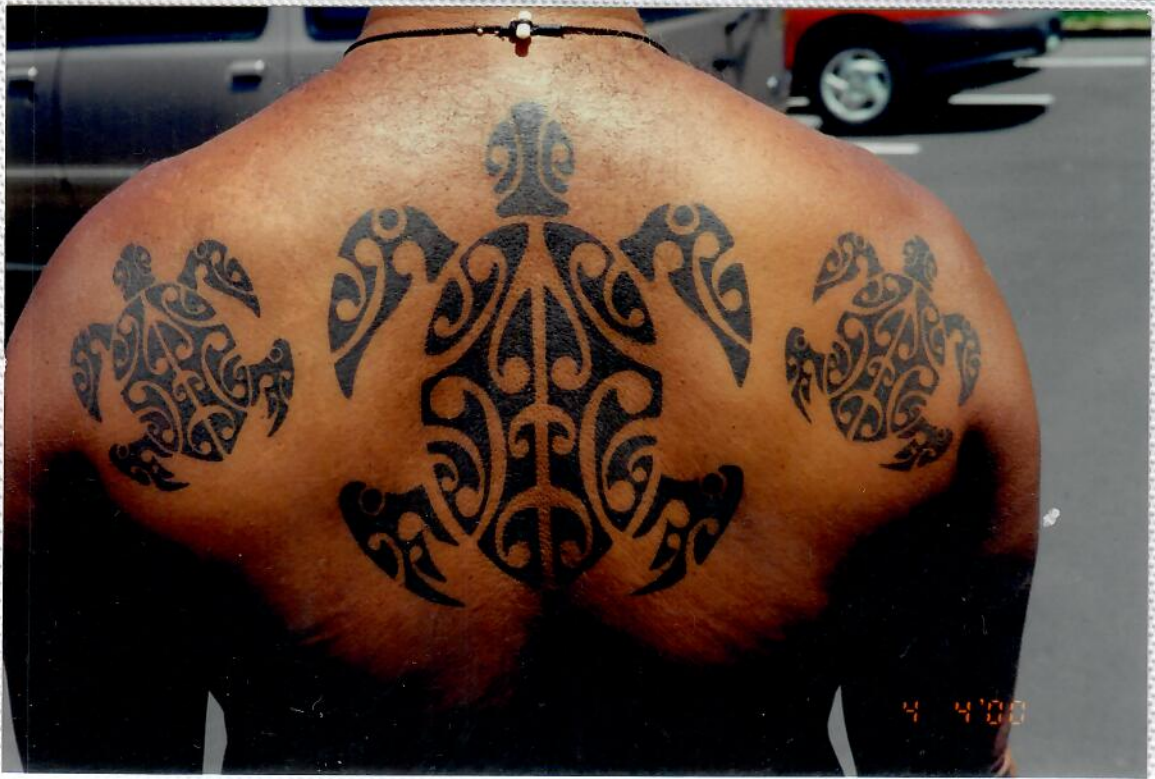

Honu Tattoos

00,91,2

LION ENTERPRISES ©
Quality Photo Safe Albums

"Protea Profusion"
FROM AN ORIGINAL PAINTING
BY HAWAIIAN ARTIST
KEIKO THOMAS ©

LE-KT-PP
E64WBL HWN ART

0 98332 51363 3
PRINTED IN HAWAII