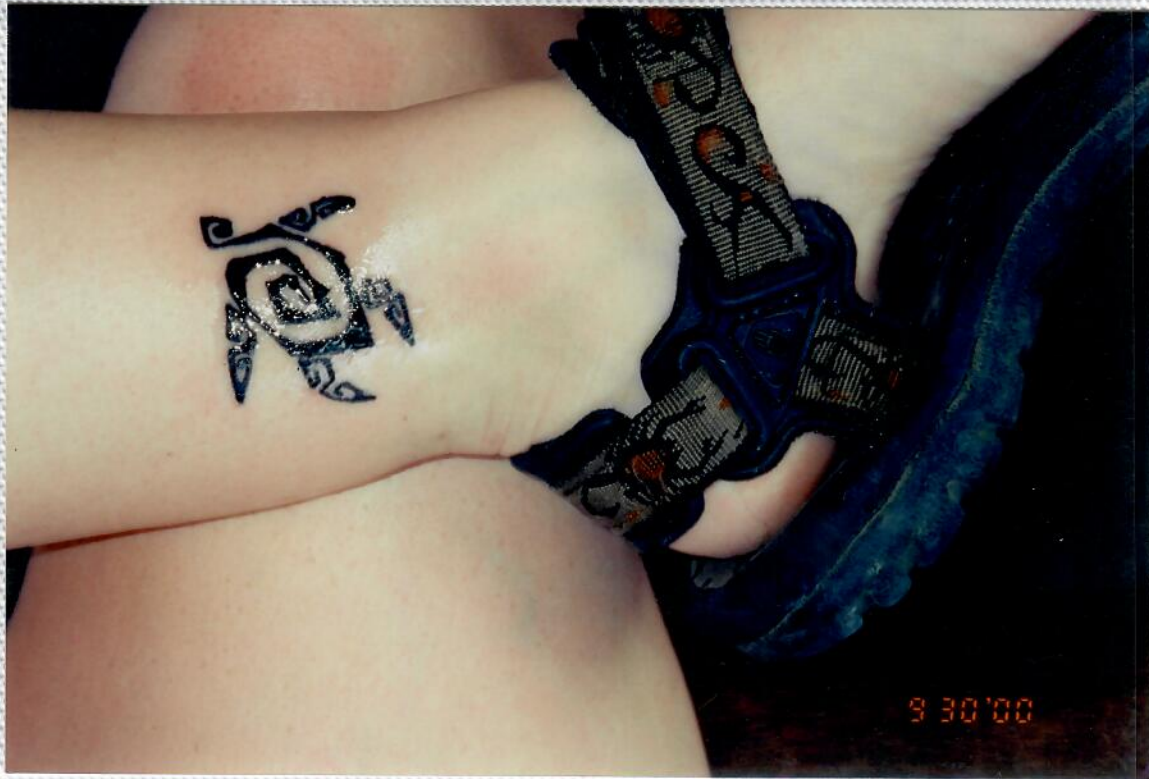

Honu Tattoos

00,91,2

LION ENTERPRISES ©
Quality Photo Safe Albums

"Protea Profusion"
FROM AN ORIGINAL PAINTING
BY HAWAIIAN ARTIST
KEIKO THOMAS ©

LE-KT-PP
E64WBL HWN ART

0 98332 51363 3
PRINTED IN HAWAII