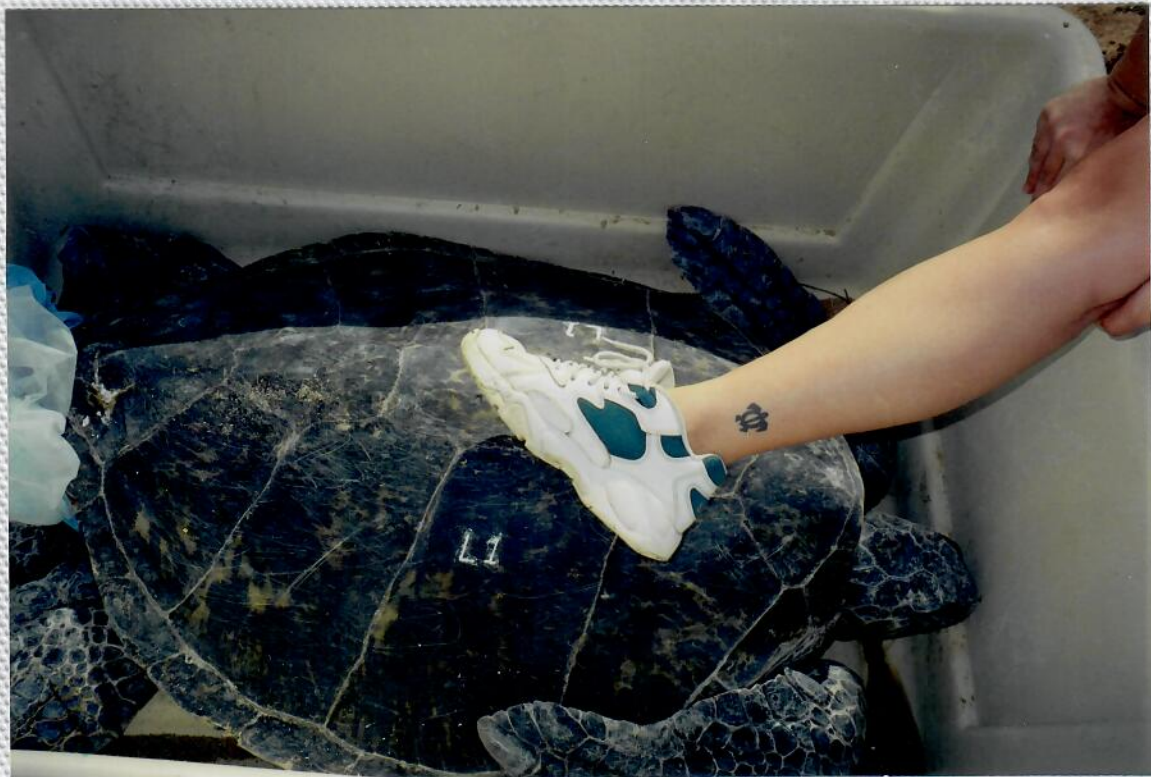

Honu Tattoos

00,91,2

LION ENTERPRISES ©
Quality Photo Safe Albums

"Protea Profusion"
FROM AN ORIGINAL PAINTING
BY HAWAIIAN ARTIST
KEIKO THOMAS ©

LE-KT-PP
E64WBL HWN ART

0 98332 51363 3
PRINTED IN HAWAII