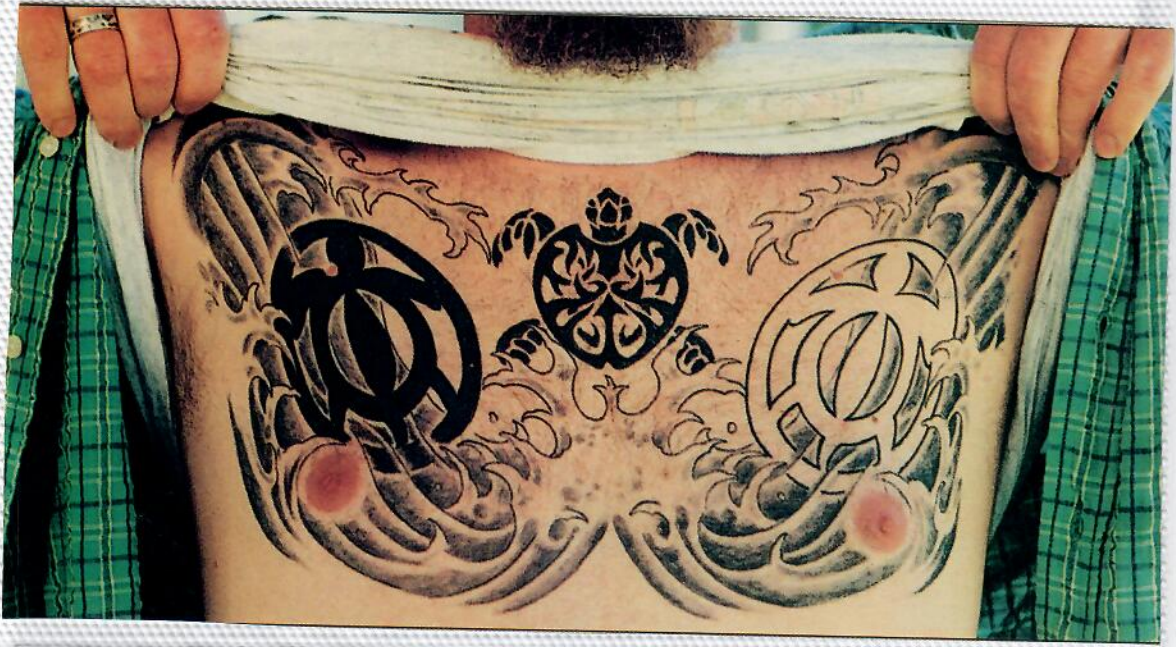

Honu Tattoos

00,91,2

LION ENTERPRISES ©
Quality Photo Safe Albums

"Protea Profusion"
FROM AN ORIGINAL PAINTING
BY HAWAIIAN ARTIST
KEIKO THOMAS ©

LE-KT-PP
E64WBL HWN ART

0 98332 51363 3
PRINTED IN HAWAII