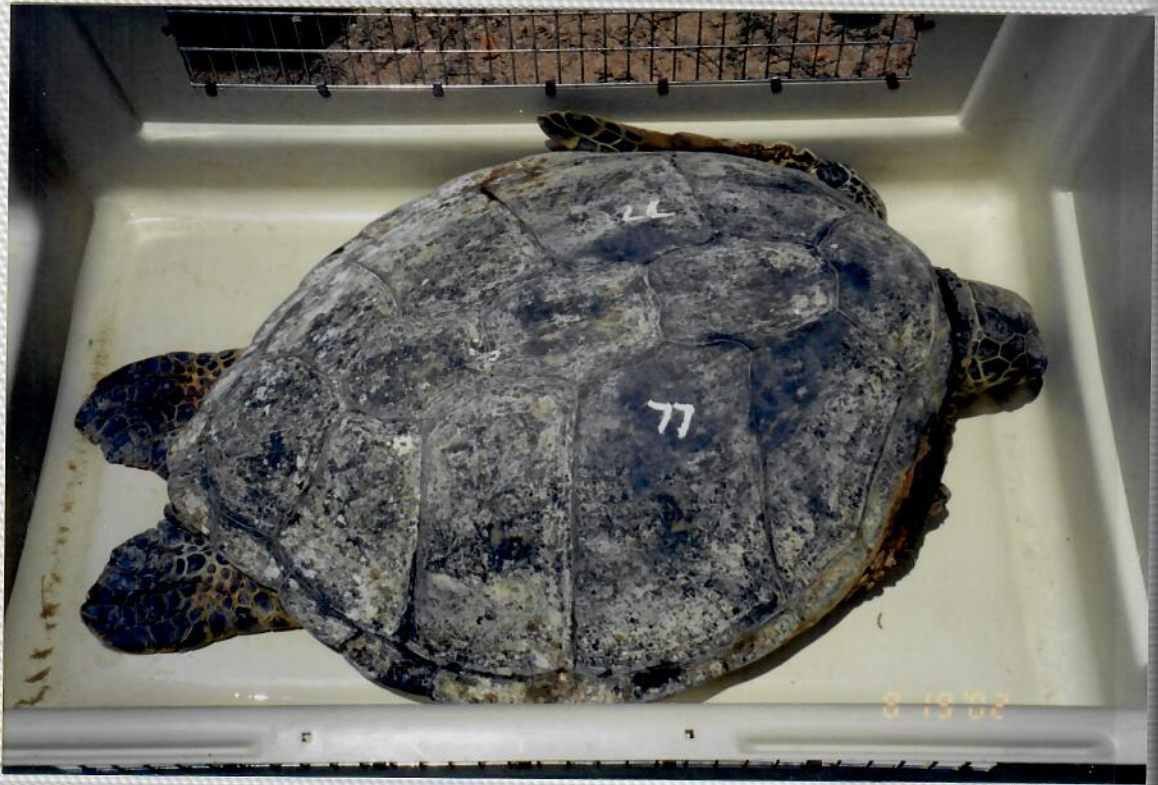

JUNE 02 MAUNA LANI 22270

AUG 02 JAN-KAREN LANIAKEA

Argos 22270 ML Recovery 3/03

JUNE 02 MAUNA LANI 22270

AUG 02 JAN-KAREN LANIAKEA

Argos 22270 ML Recovery 3/03

Blue Hula • Hula Polu

FROM AN ORIGINAL PAINTING BY
HAWAIIAN ARTIST JANET STEWART©
TEL: (626) 799-6200

LION ENTERPRISES ©
Quality Photo Safe Albums

LE-JS-BH

4" X 6" 64 Pockets
E-64 WBL HWN ART

PRINTED IN HAWAII
ALBUM MADE IN MALAYSIA