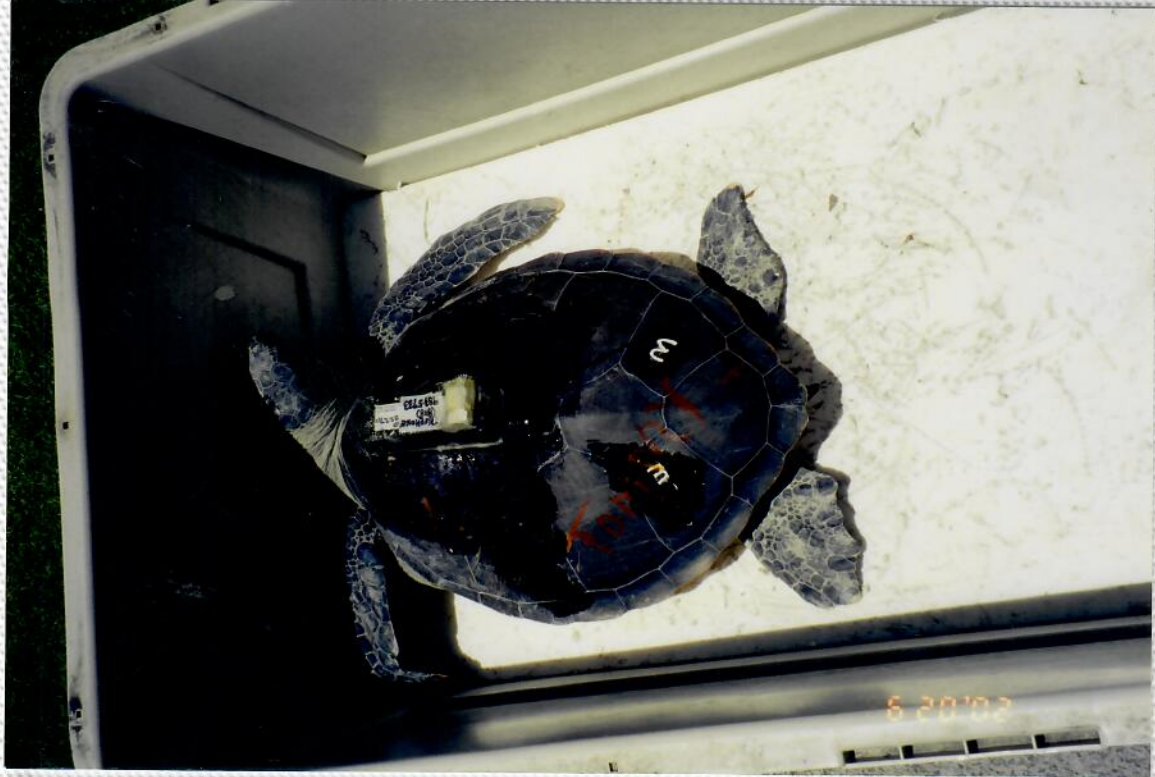

JUNE 02 MAUNA LANI 22270

AUG 02 JAN-KAREN LANIAKEA

Argos 22270 ML Recovery 3/03

JUNE 02 MAUNA LANI 22270

AUG 02 JAN-KAREN LANIAKEA

Argos 22270 ML Recovery 3/03

Blue Hula • Hula Polu

FROM AN ORIGINAL PAINTING BY
HAWAIIAN ARTIST JANET STEWART©
TEL: (626) 799-6200

LION ENTERPRISES ©
Quality Photo Safe Albums

LE-JS-BH

4" X 6" 64 Pockets
E-64 WBL HWN ART

PRINTED IN HAWAII
ALBUM MADE IN MALAYSIA