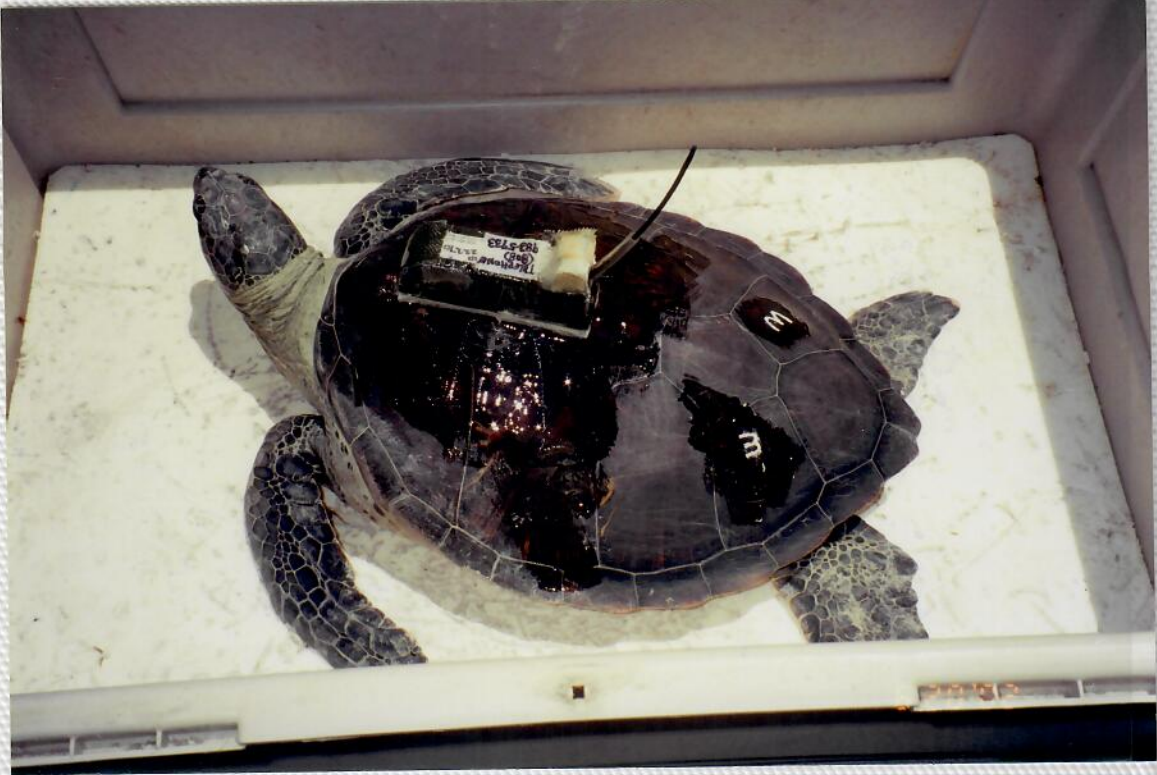

JUNE 02 MAUNA LANI 22270

AUG 02 JAN-KAREN LANIAKEA

Argos 22270 ML Recovery 3/03

JUNE 02 MAUNA LANI 22270

AUG 02 JAN-KAREN LANIAKEA

Argos 22270 ML Recovery 3/03

Blue Hula • Hula Polu

FROM AN ORIGINAL PAINTING BY
HAWAIIAN ARTIST JANET STEWART©
TEL: (626) 799-6200

LION ENTERPRISES ©
Quality Photo Safe Albums

LE-JS-BH

4" X 6" 64 Pockets
E-64 WBL HWN ART

PRINTED IN HAWAII
ALBUM MADE IN MALAYSIA