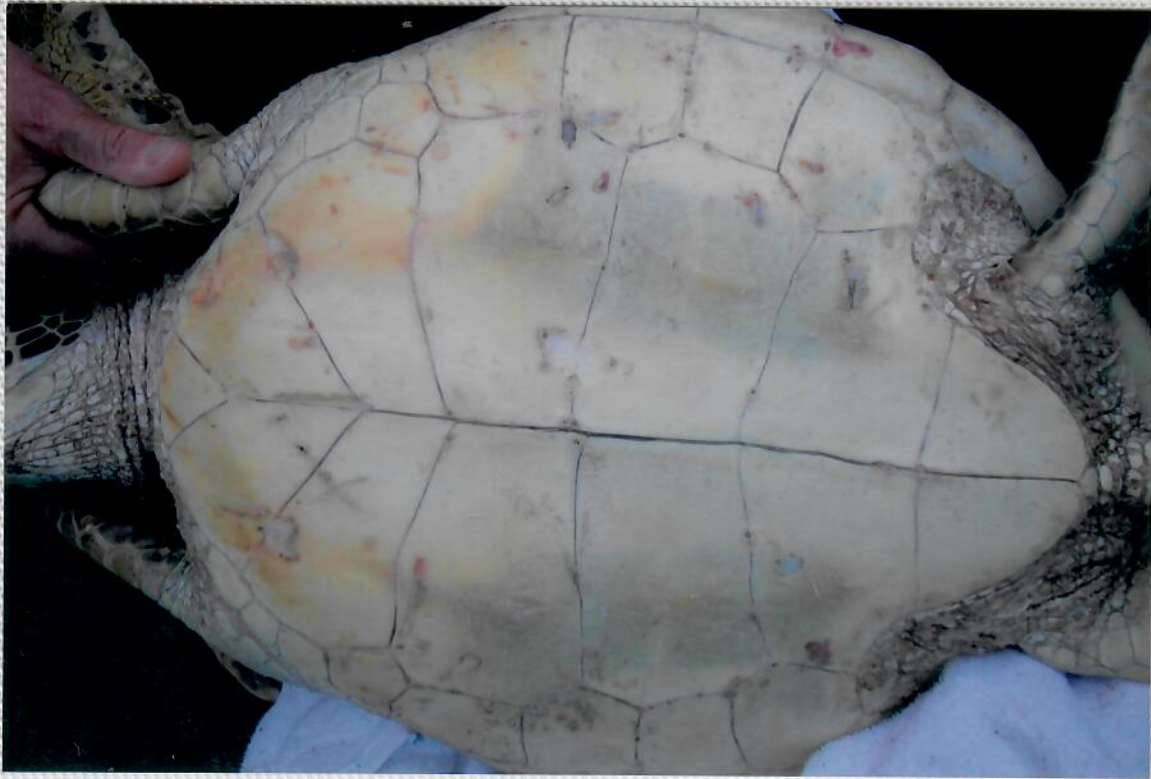

JUNE 02 MAUNA LANI 22270

AUG 02 JAN-KAREN LANIAKEA

Argos 22270 ML Recovery 3/03

JUNE 02 MAUNA LANI 22270

AUG 02 JAN-KAREN LANIAKEA

Argos 22270 ML Recovery 3/03

Blue Hula • Hula Polu

FROM AN ORIGINAL PAINTING BY
HAWAIIAN ARTIST JANET STEWART©
TEL: (626) 799-6200

LION ENTERPRISES ©
Quality Photo Safe Albums

LE-JS-BH

4" X 6" 64 Pockets
E-64 WBL HWN ART

PRINTED IN HAWAII
ALBUM MADE IN MALAYSIA