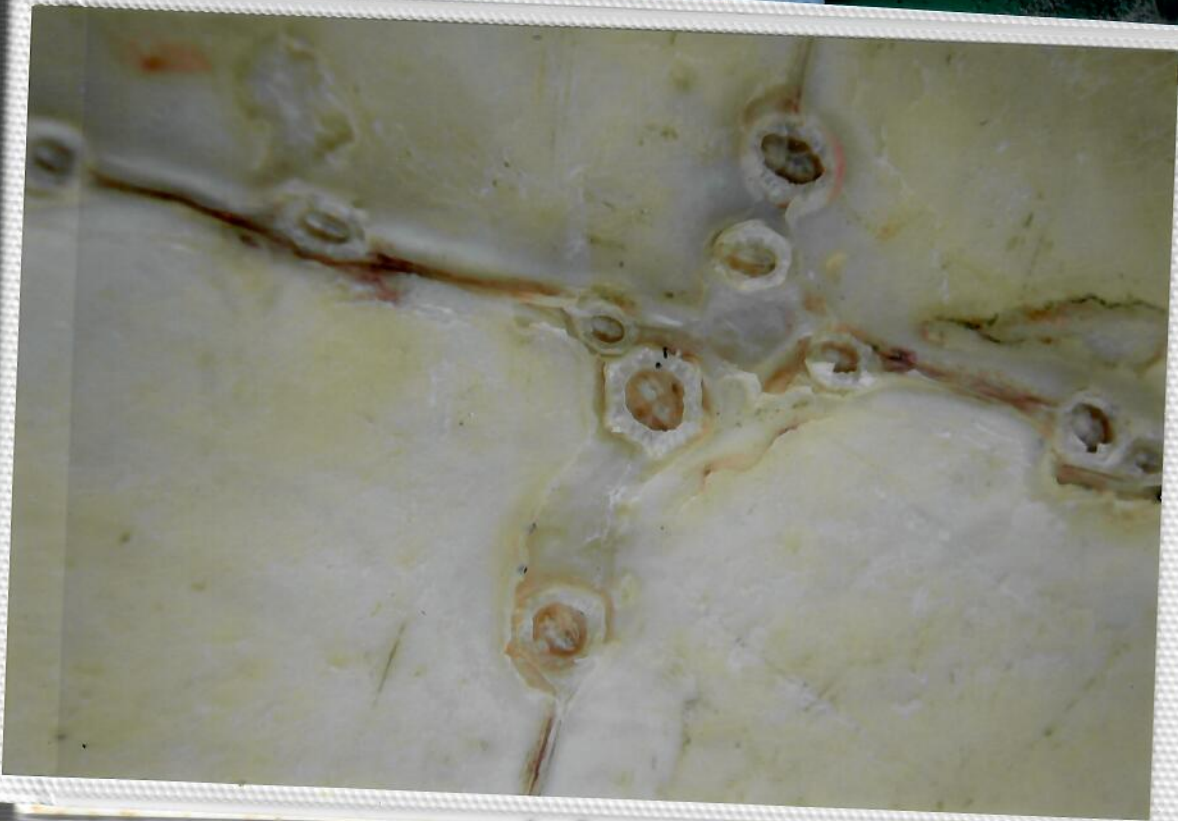

JUNE 02 MAUNA LANI 22270

AUG 02 JAN-KAREN LANIAKEA

Argos 22270 ML Recovery 3/03

JUNE 02 MAUNA LANI 22270

AUG 02 JAN-KAREN LANIAKEA

Argos 22270 ML Recovery 3/03

Blue Hula • Hula Polu

FROM AN ORIGINAL PAINTING BY
HAWAIIAN ARTIST JANET STEWART©
TEL: (626) 799-6200