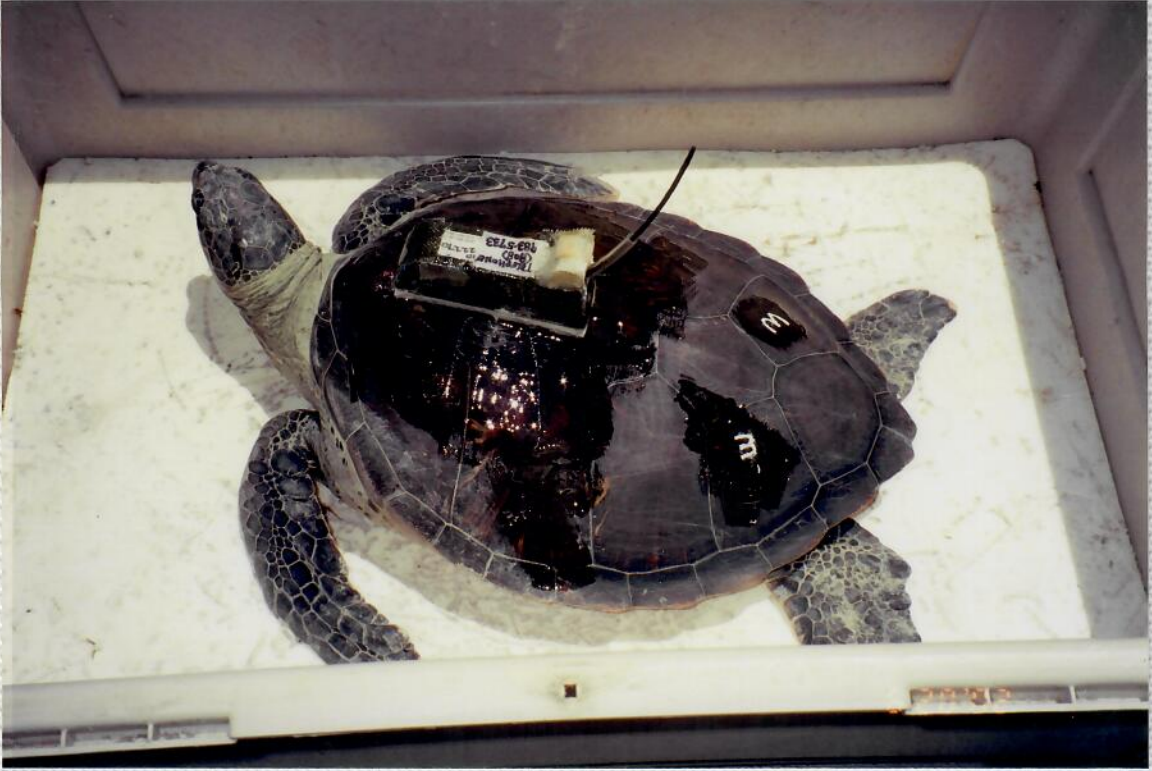

JUNE 02 MAUNA LANI 22270

AUG 02 JAN-KAREN LANIAKEA

Argos 22270 ML Recovery 3/03

JUNE 02 MAUNA LANI 22270

AUG 02 JAN-KAREN LANIAKEA

Argos 22270 ML Recovery 3/03

Blue Hula • Hula Polu

FROM AN ORIGINAL PAINTING BY
HAWAIIAN ARTIST JANET STEWART©
TEL: (626) 799-6200