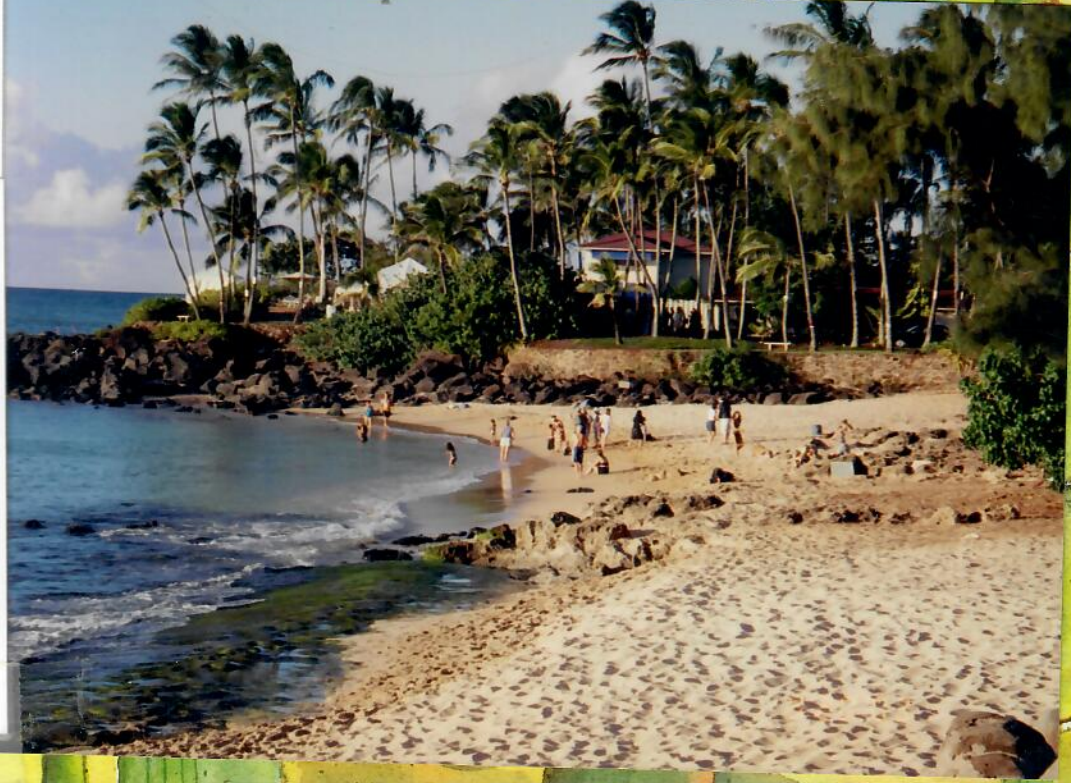

SEPTEMBER 2003 LANIAKEA HONULANI

SEPTEMBER 2003

LANIAKEA HONULANI

"Bamboo Forest"

FROM AN ORIGINAL PAINTING
BY HAWAIIAN ARTIST
KEIKO THOMAS ©

LION ENTERPRISES ©
Quality Photo Safe Albums

LE-KT-BF

4" X 6" 64 Pockets
E-64 WBL HWN ART