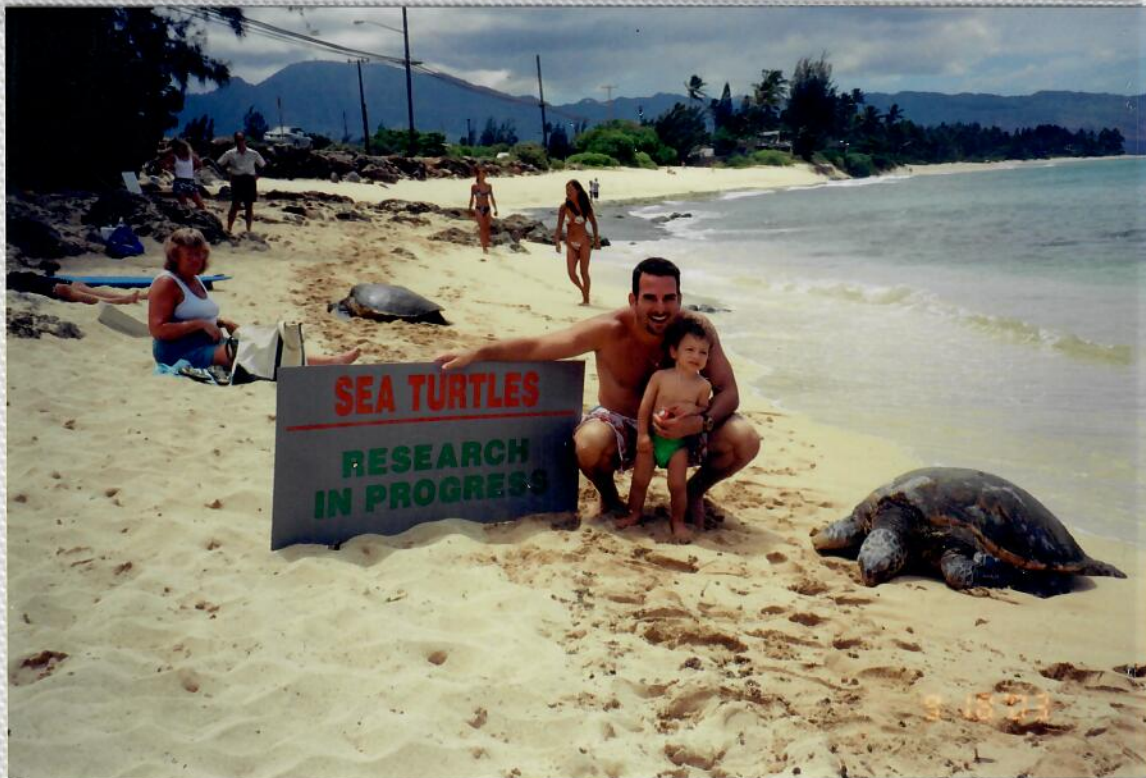

SEPTEMBER 2003 LANIAKEA HONULANI

SEPTEMBER 2003

LANIAKEA HONULANI

"Bamboo Forest"

FROM AN ORIGINAL PAINTING
BY HAWAIIAN ARTIST
KEIKO THOMAS ©

LION ENTERPRISES ©
Quality Photo Safe Albums

LE-KT-BF

4" X 6" 64 Pockets
E-64 WBL HWN ART