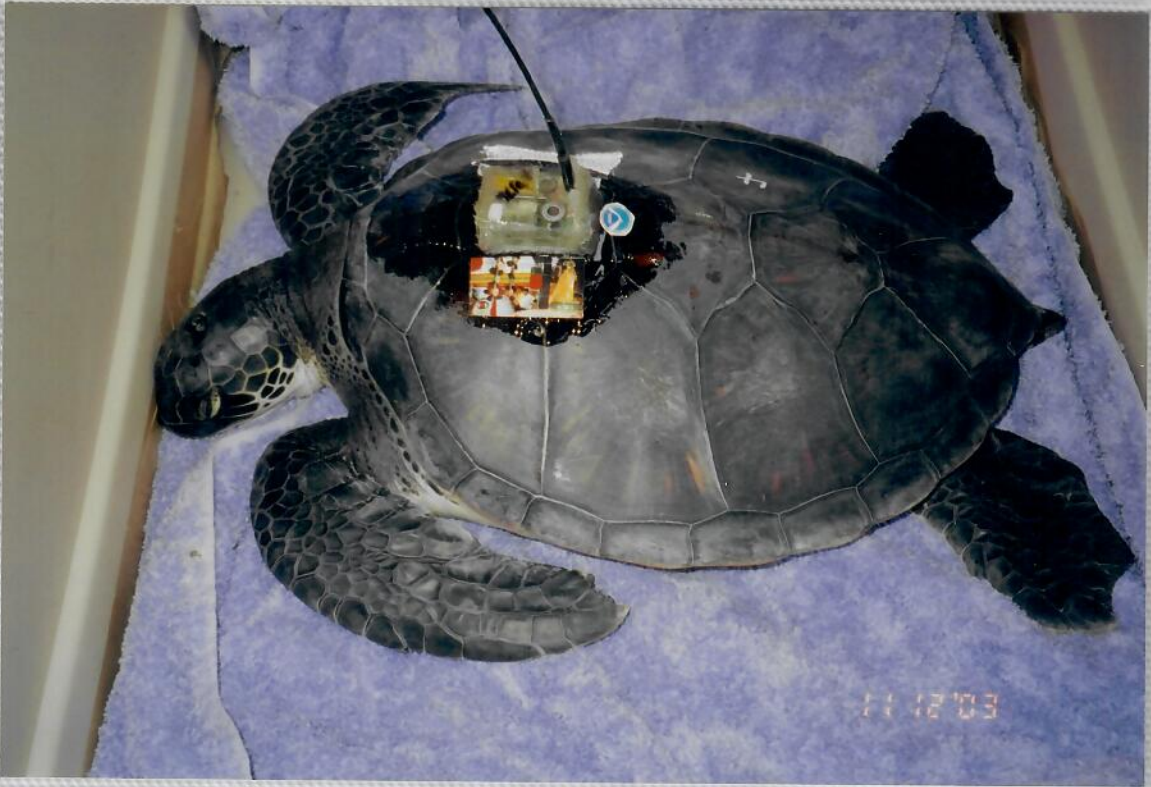

2003 N.S. CHEUNG, SHI. TRACK VISIT

96
Heiko Thomas

Protea Profusion

VISITING SEA TURTLE RESEARCHER PROGRAM

NOVEMBER 2003

**HONOLULU LABORATORY
PACIFIC ISLANDS FISHERIES SCIENCE CENTER
NATIONAL MARINE FISHERIES SERVICE**

Participant: K. S. Cheung

**Hosts: George Balazs, Shawn Murakawa,
and Thierry Work**

Notes:

003445

11/13/2003

11/13/2003

003444

Notes:

FROM AN ORIGINAL PAINTING BY
HAWAIIAN ARTIST KEIKO THOMAS©

LION ENTERPRISES ©
Quality Photo Safe Albums

LE-KT-PF

4" X 6" 64 Pockets
E-64 WBL HWN ART

PRINTED IN HAWAII
ALBUM MADE IN MALAYSIA