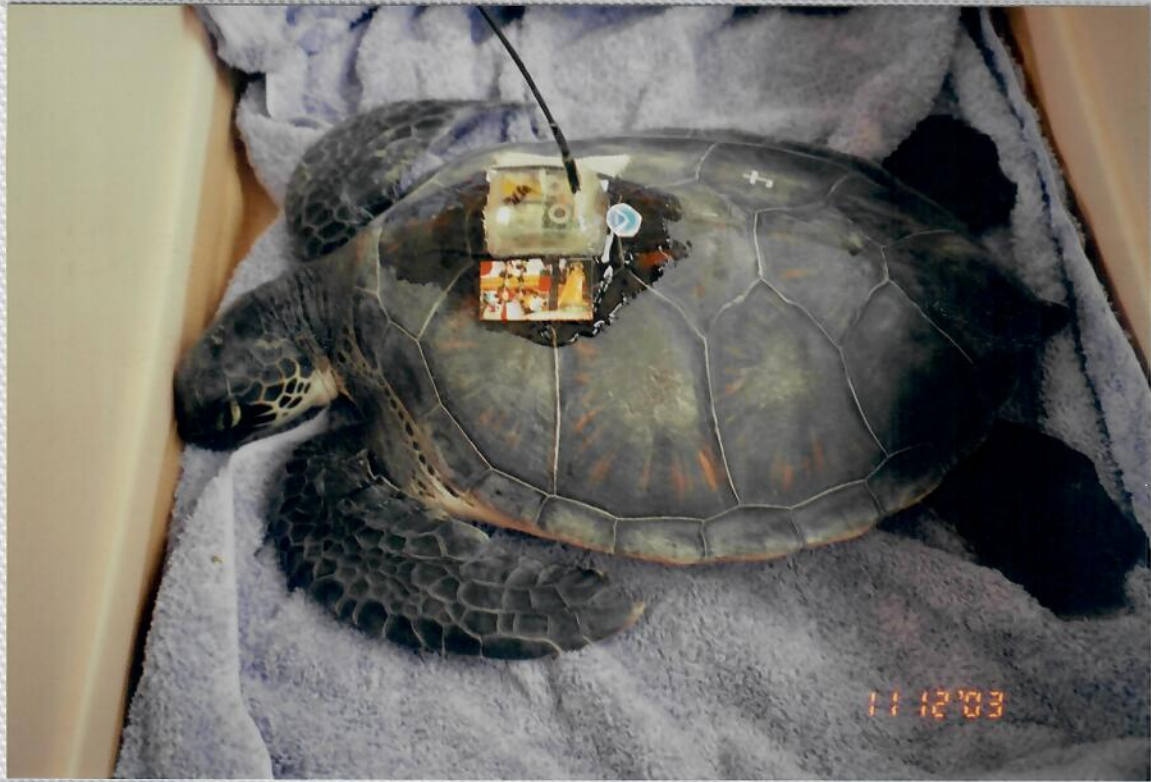

2003 N.S. CHEUNG, SHI. TRACK VISIT

96
Heiko Thomas

Protea Profusion

VISITING SEA TURTLE RESEARCHER PROGRAM

NOVEMBER 2003

**HONOLULU LABORATORY
PACIFIC ISLANDS FISHERIES SCIENCE CENTER
NATIONAL MARINE FISHERIES SERVICE**

Participant: K. S. Cheung

**Hosts: George Balazs, Shawn Murakawa,
and Thierry Work**

Notes:

003445

11/13/2003

11/13/2003

003444

Notes:

FROM AN ORIGINAL PAINTING BY
HAWAIIAN ARTIST KEIKO THOMAS©

LION ENTERPRISES ©
Quality Photo Safe Albums

LE-KT-PF

4" X 6" 64 Pockets
E-64 WBL HWN ART

PRINTED IN HAWAII
ALBUM MADE IN MALAYSIA