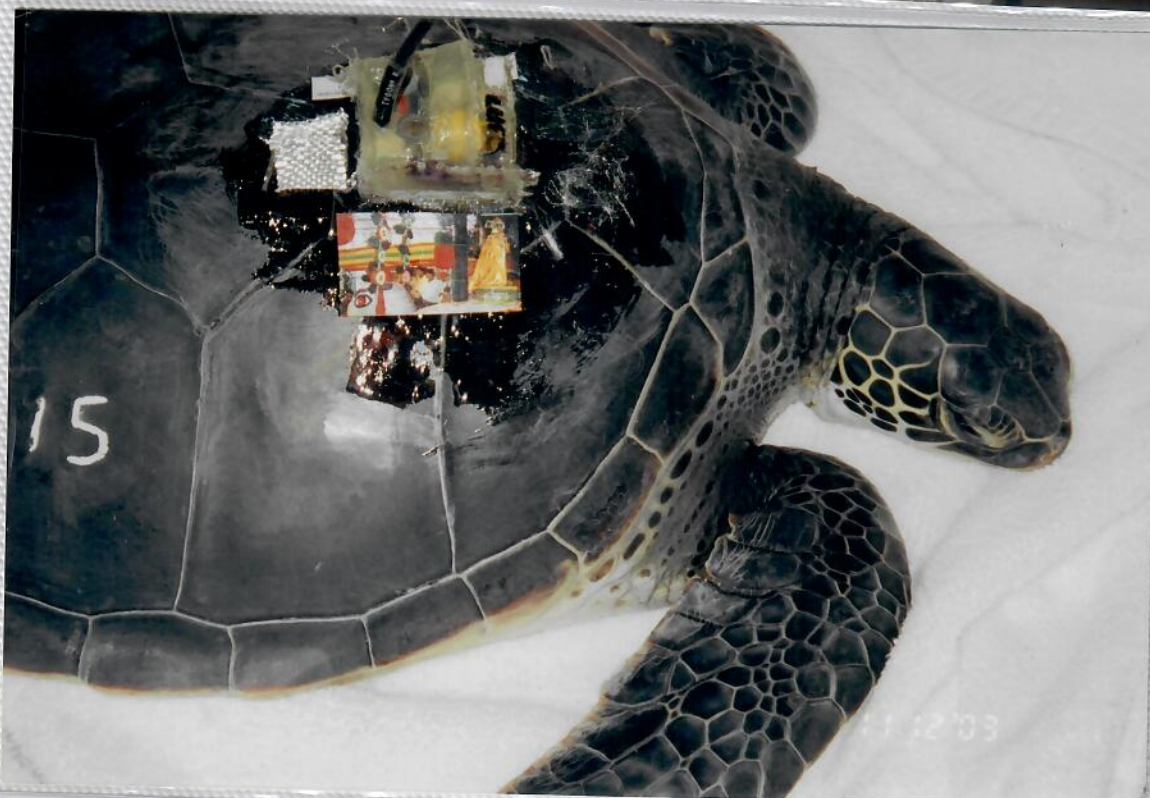

2003 N.S. CHEUNG, SHI. TRACK VISIT

96
Heiko Thomas

Protea Profusion

VISITING SEA TURTLE RESEARCHER PROGRAM

NOVEMBER 2003

**HONOLULU LABORATORY
PACIFIC ISLANDS FISHERIES SCIENCE CENTER
NATIONAL MARINE FISHERIES SERVICE**

Participant: K. S. Cheung

**Hosts: George Balazs, Shawn Murakawa,
and Thierry Work**

Notes:

003445

11/13/2003

11/13/2003

003444

Notes:

FROM AN ORIGINAL PAINTING BY
HAWAIIAN ARTIST KEIKO THOMAS©

LION ENTERPRISES ©
Quality Photo Safe Albums

LE-KT-PF

4" X 6" 64 Pockets
E-64 WBL HWN ART

PRINTED IN HAWAII
ALBUM MADE IN MALAYSIA