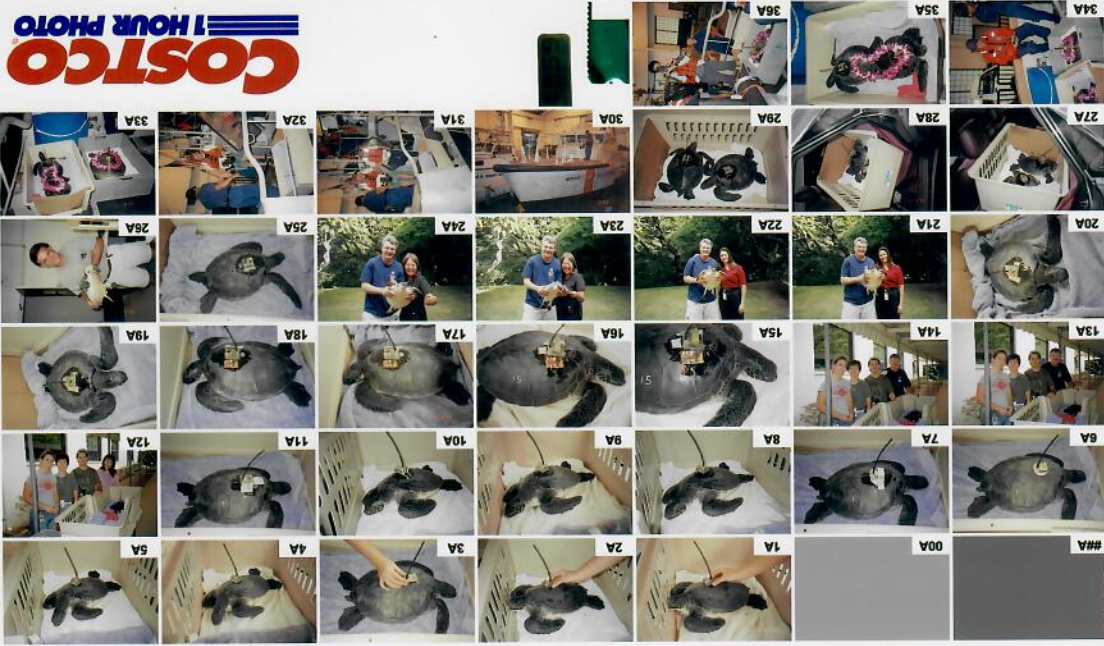

Participant: K. S. Cheung

**Hosts: George Balazs, Shawn Murakawa,
and Thierry Work**

Notes:

003445

11/13/2003

11/13/2003

003444

Notes:

FROM AN ORIGINAL PAINTING BY
HAWAIIAN ARTIST KEIKO THOMAS©

LION ENTERPRISES ©
Quality Photo Safe Albums

LE-KT-PF

4" X 6" 64 Pockets
E-64 WBL HWN ART

PRINTED IN HAWAII
ALBUM MADE IN MALAYSIA