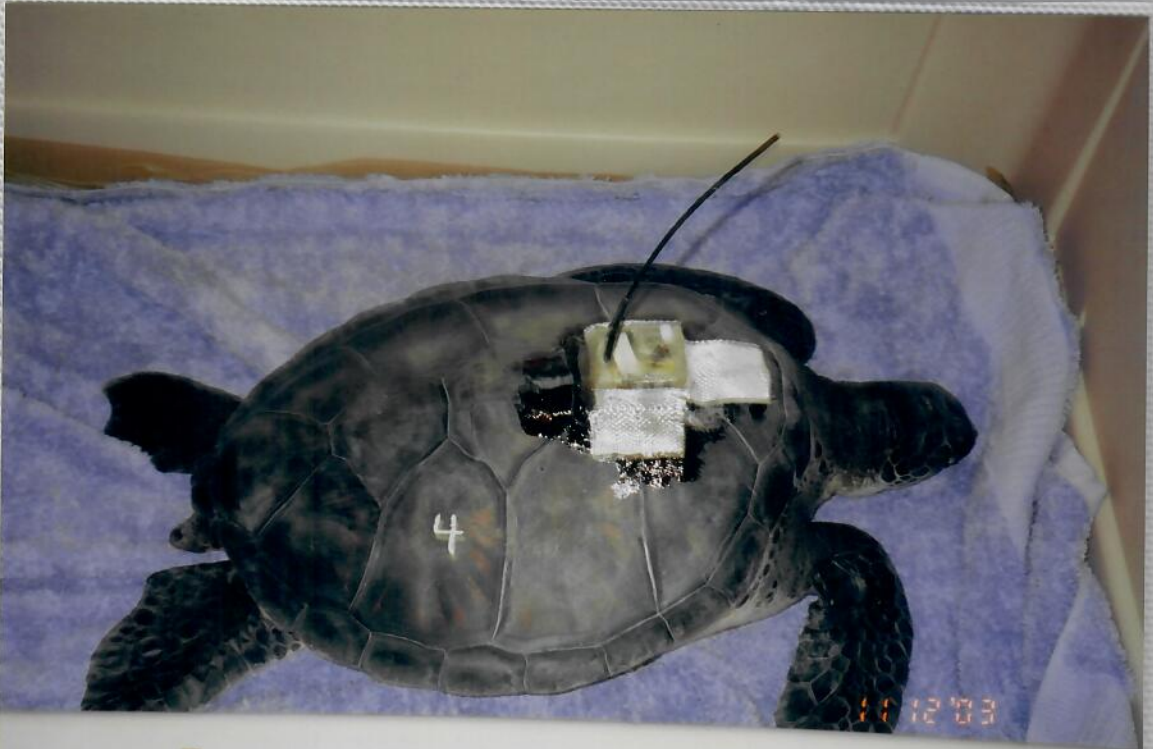

2003 N.S. CHEUNG, SHI. TRACK VISIT

96
Heiko Thomas

Protea Profusion

VISITING SEA TURTLE RESEARCHER PROGRAM

NOVEMBER 2003

**HONOLULU LABORATORY
PACIFIC ISLANDS FISHERIES SCIENCE CENTER
NATIONAL MARINE FISHERIES SERVICE**

Participant: K. S. Cheung

**Hosts: George Balazs, Shawn Murakawa,
and Thierry Work**

Notes:

003445

11/13/2003

11/13/2003

003444

Notes:

FROM AN ORIGINAL PAINTING BY
HAWAIIAN ARTIST KEIKO THOMAS©

LION ENTERPRISES ©
Quality Photo Safe Albums

LE-KT-PF

4" X 6" 64 Pockets
E-64 WBL HWN ART

PRINTED IN HAWAII
ALBUM MADE IN MALAYSIA