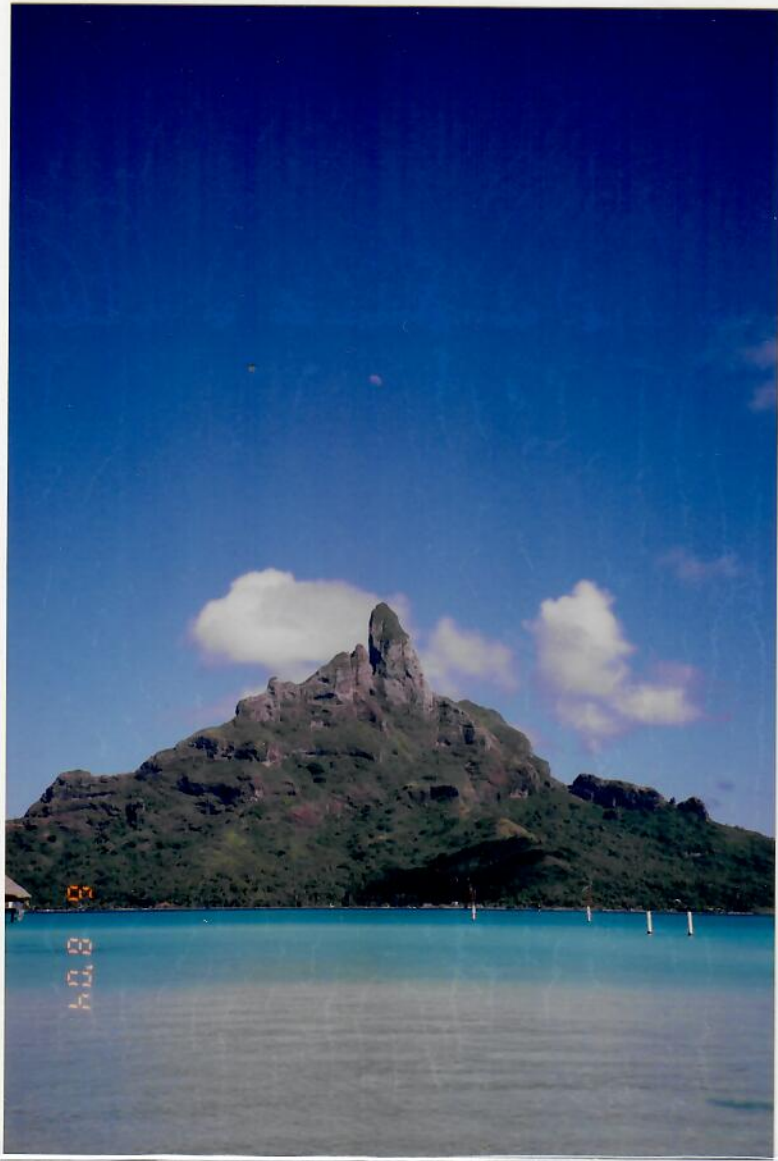

# BORA BORA LEMERIDIEN TURTLE PROJECT

JUNE 2004 ALBUM 2

JUNE 2004 ALBUM 2

BORA BORA LEMERIDIEN TURTLE PROJECT

*"Bamboo Forest"*

FROM AN ORIGINAL PAINTING  
BY HAWAIIAN ARTIST  
KEIKO THOMAS ©

LION ENTERPRISES ©  
Quality Photo Safe Albums