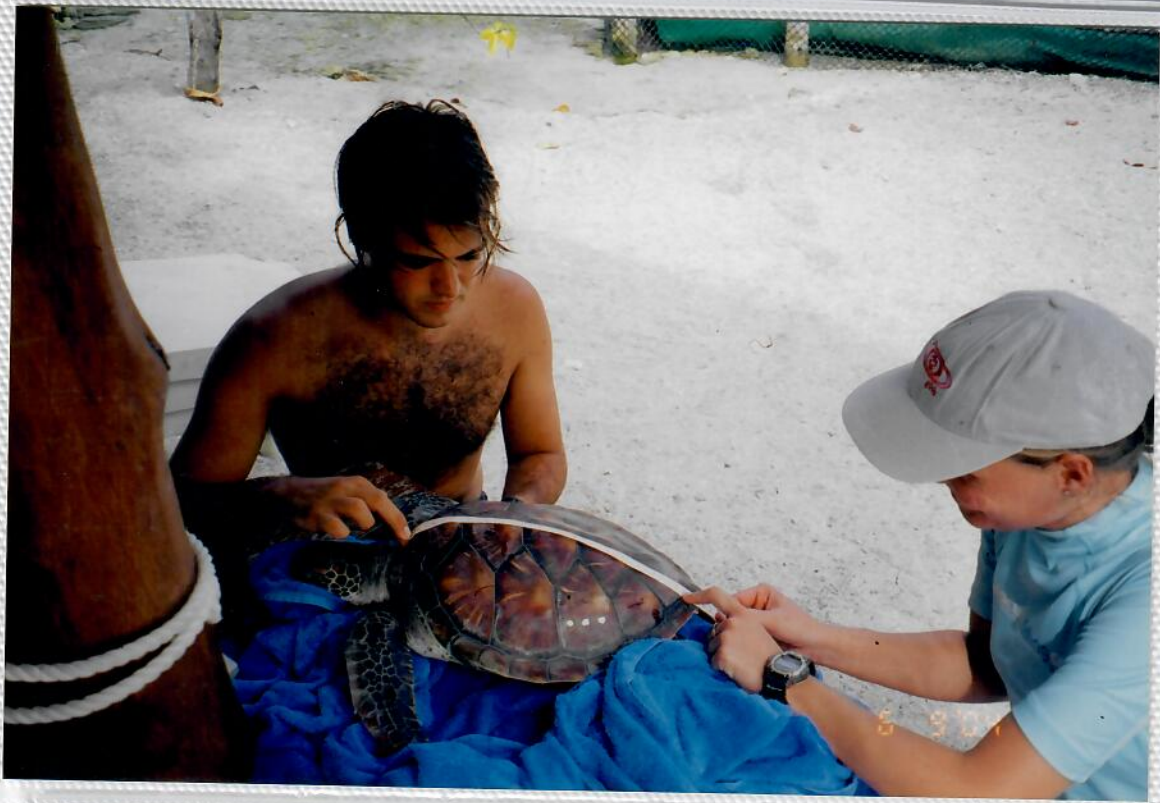

# BORA BORA LEMERIDIEN TURTLE PROJECT

JUNE 2004 ALBUM 2

JUNE 2004 ALBUM 2

BORA BORA LEMERIDIEN TURTLE PROJECT

*"Bamboo Forest"*

FROM AN ORIGINAL PAINTING  
BY HAWAIIAN ARTIST  
KEIKO THOMAS ©

LION ENTERPRISES ©  
Quality Photo Safe Albums