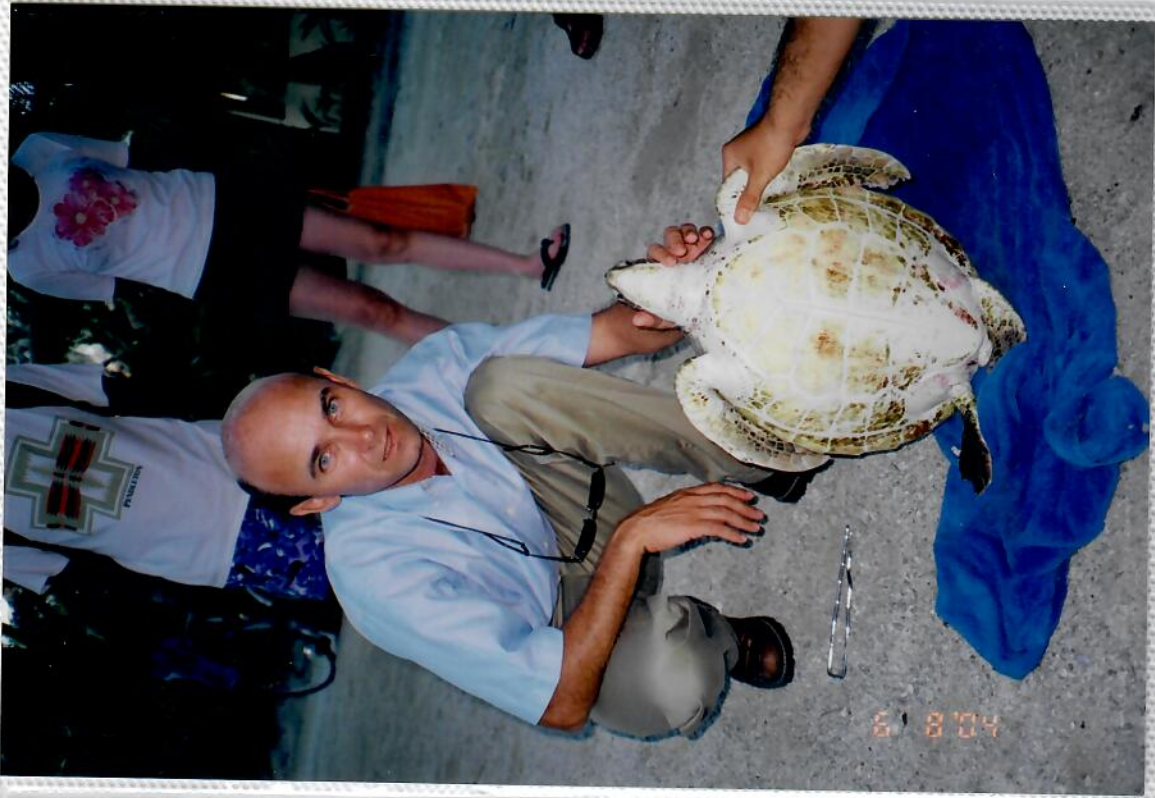

# BORA BORA LEMERIDIEN TURTLE PROJECT

JUNE 2004 ALBUM 2

JUNE 2004 ALBUM 2

BORA BORA LEMERIDIEN TURTLE PROJECT

*"Bamboo Forest"*

FROM AN ORIGINAL PAINTING  
BY HAWAIIAN ARTIST  
KEIKO THOMAS ©

LION ENTERPRISES ©  
Quality Photo Safe Albums