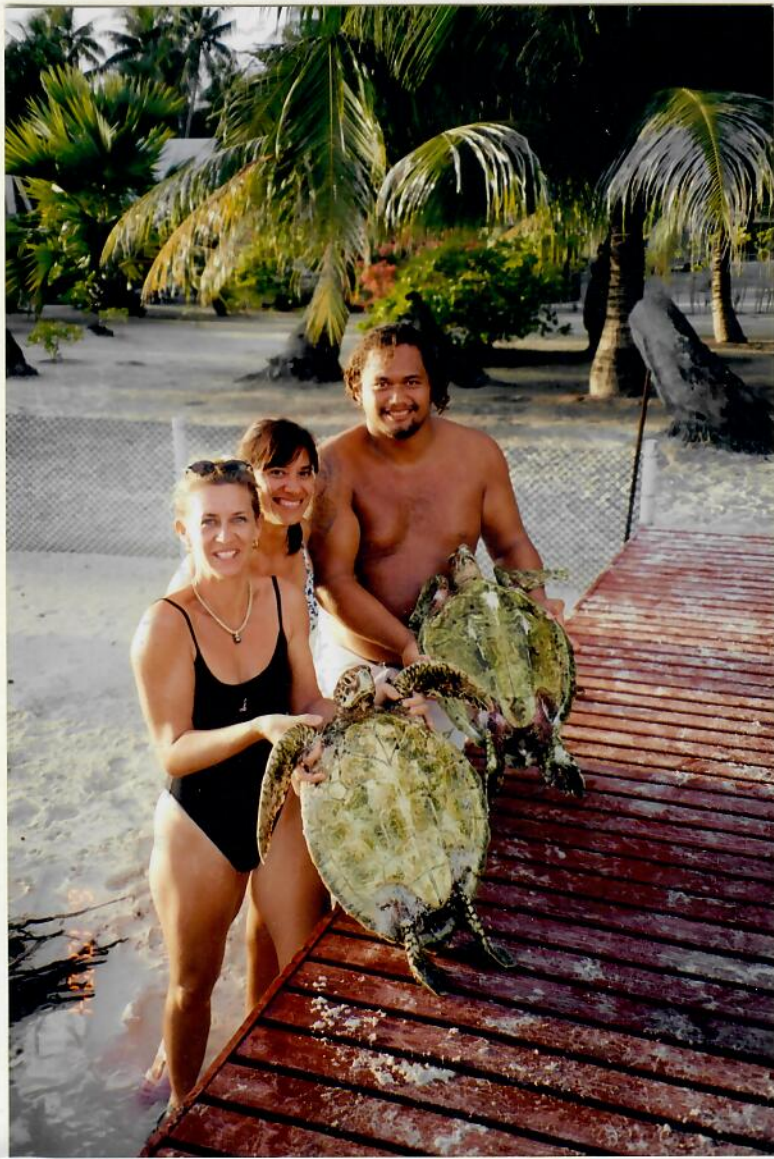

# BORA BORA LEMERIDIEN TURTLE PROJECT

JUNE 2004 ALBUM 2

JUNE 2004 ALBUM 2

BORA BORA LEMERIDIEN TURTLE PROJECT

*"Bamboo Forest"*

FROM AN ORIGINAL PAINTING  
BY HAWAIIAN ARTIST  
KEIKO THOMAS ©

LION ENTERPRISES ©  
Quality Photo Safe Albums