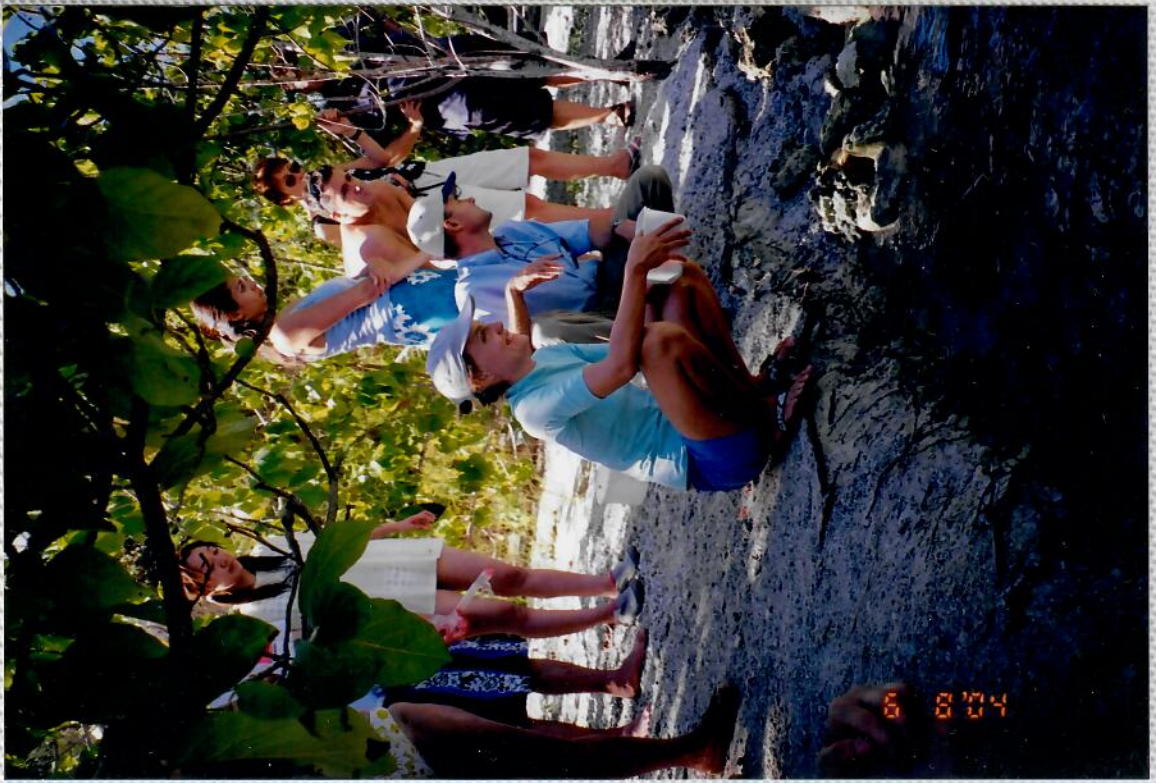

# BORA BORA LEMERIDIEN TURTLE PROJECT

JUNE 2004 ALBUM 2

JUNE 2004 ALBUM 2

BORA BORA LEMERIDIEN TURTLE PROJECT

*"Bamboo Forest"*

FROM AN ORIGINAL PAINTING  
BY HAWAIIAN ARTIST  
KEIKO THOMAS ©

LION ENTERPRISES ©  
Quality Photo Safe Albums