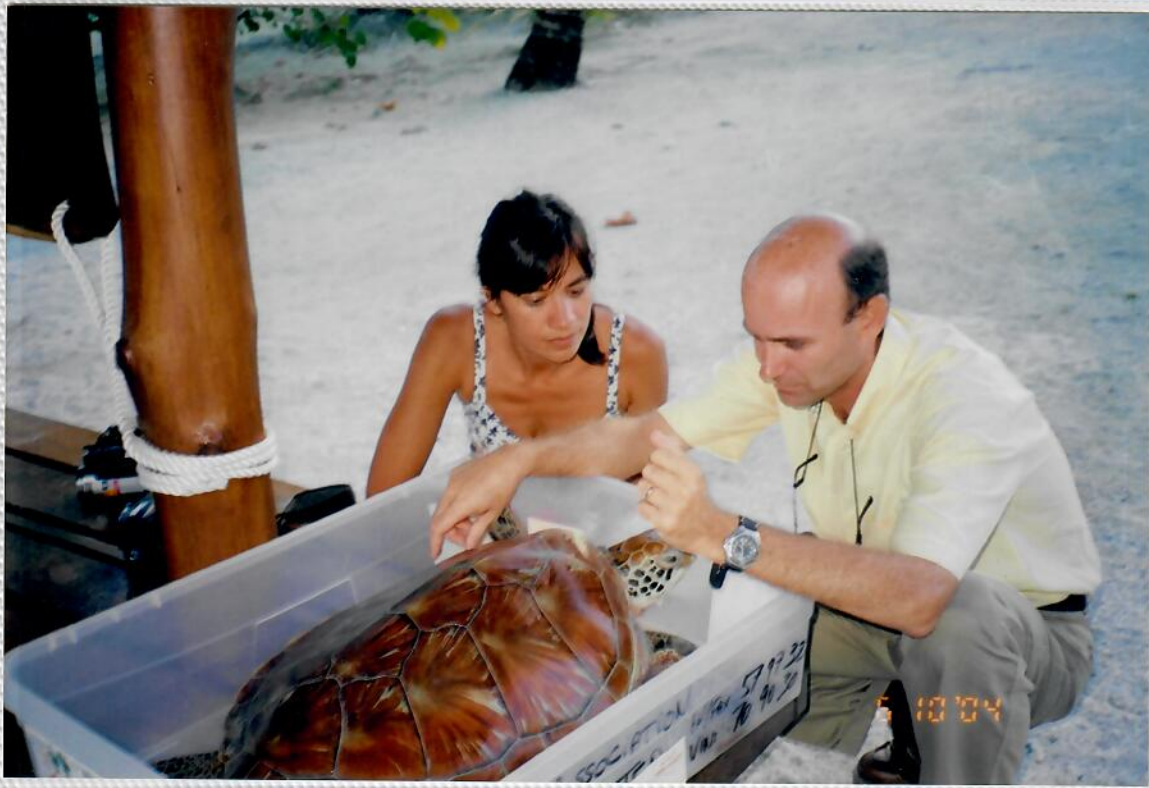

# BORA BORA LEMERIDIEN TURTLE PROJECT

JUNE 2004 ALBUM 2

JUNE 2004 ALBUM 2

BORA BORA LEMERIDIEN TURTLE PROJECT

*"Bamboo Forest"*

FROM AN ORIGINAL PAINTING  
BY HAWAIIAN ARTIST  
KEIKO THOMAS ©

LION ENTERPRISES ©  
Quality Photo Safe Albums