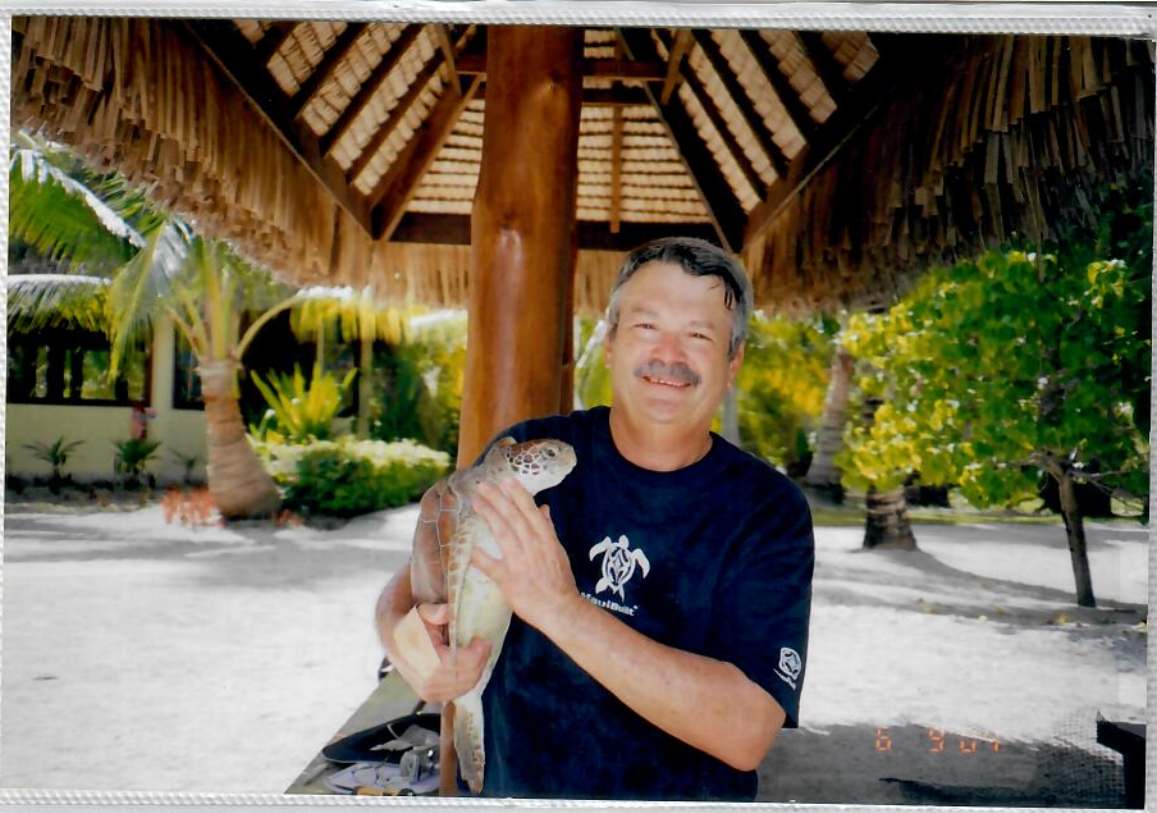

# BORA BORA LEMERIDIEN TURTLE PROJECT

JUNE 2004 ALBUM 2

JUNE 2004 ALBUM 2

BORA BORA LEMERIDIEN TURTLE PROJECT

*"Bamboo Forest"*

FROM AN ORIGINAL PAINTING  
BY HAWAIIAN ARTIST  
KEIKO THOMAS ©

LION ENTERPRISES ©  
Quality Photo Safe Albums