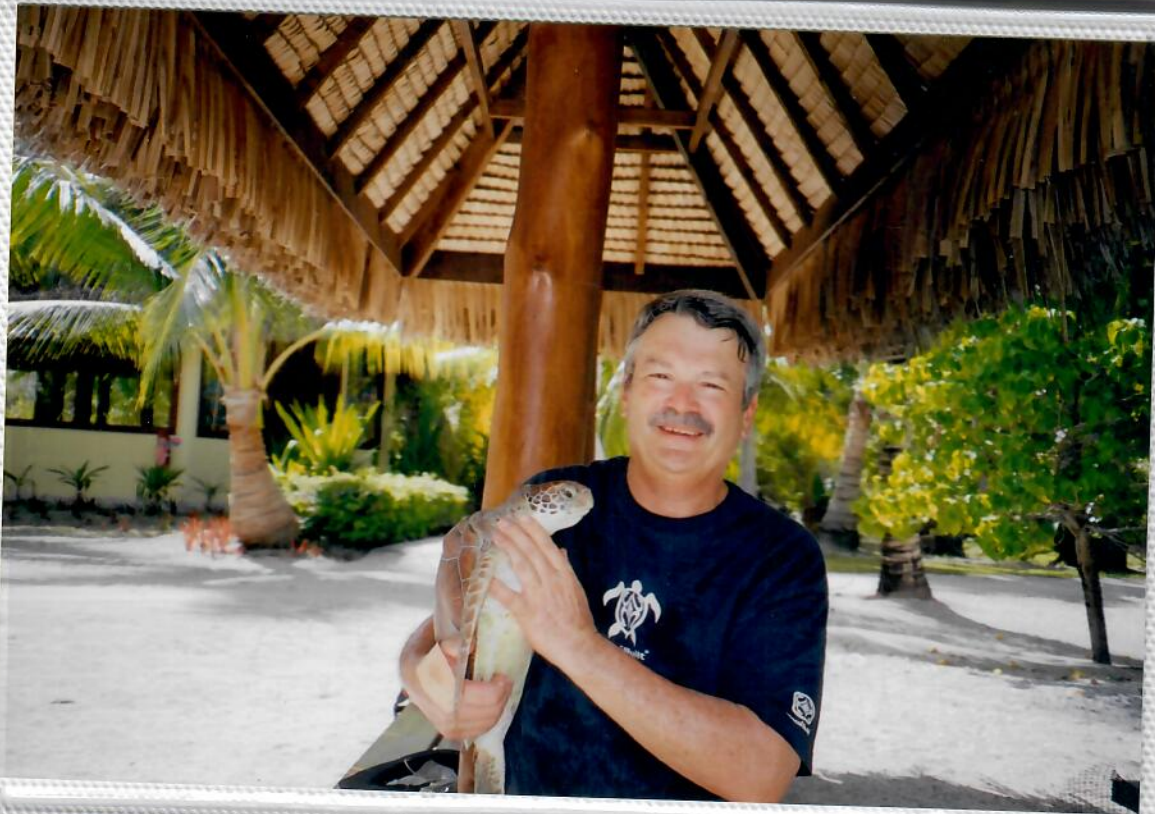

# BORA BORA LEMERIDIEN TURTLE PROJECT

JUNE 2004 ALBUM 2

JUNE 2004 ALBUM 2

BORA BORA LEMERIDIEN TURTLE PROJECT

*"Bamboo Forest"*

FROM AN ORIGINAL PAINTING  
BY HAWAIIAN ARTIST  
KEIKO THOMAS ©

LION ENTERPRISES ©  
Quality Photo Safe Albums