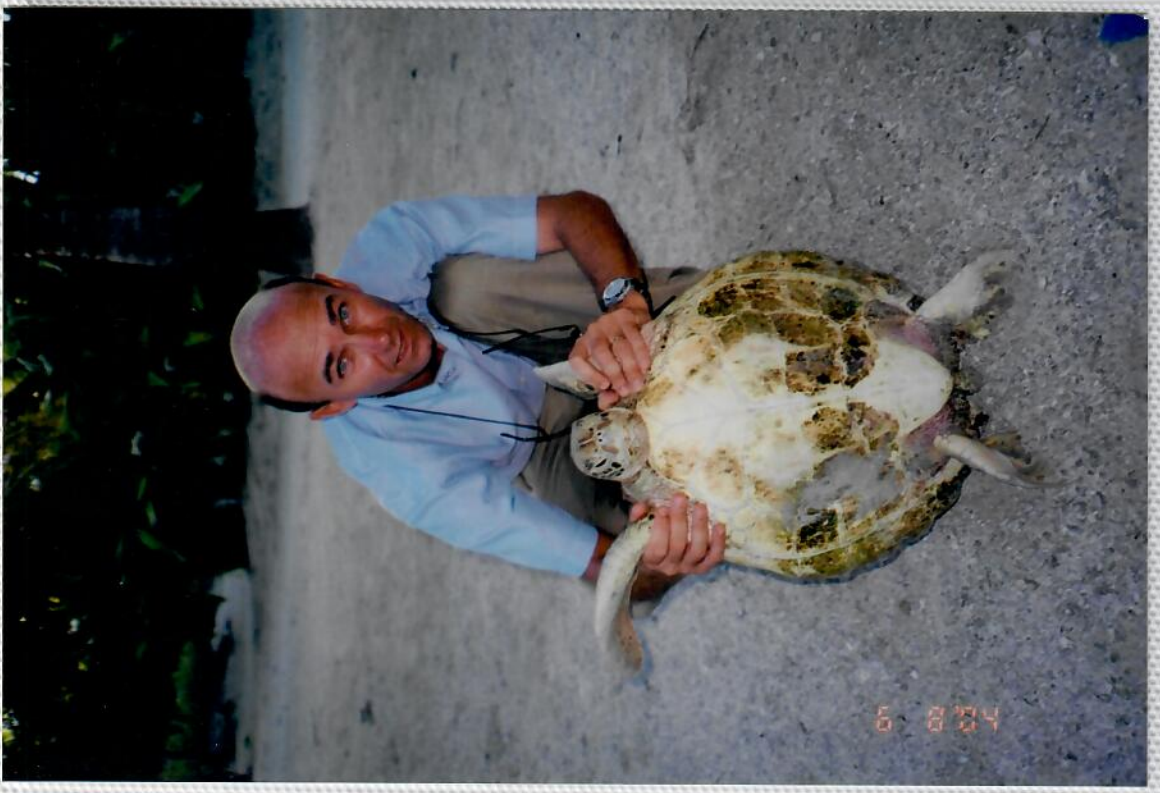

# BORA BORA LEMERIDIEN TURTLE PROJECT

JUNE 2004 ALBUM 2

JUNE 2004 ALBUM 2

BORA BORA LEMERIDIEN TURTLE PROJECT

*"Bamboo Forest"*

FROM AN ORIGINAL PAINTING  
BY HAWAIIAN ARTIST  
KEIKO THOMAS ©

LION ENTERPRISES ©  
Quality Photo Safe Albums