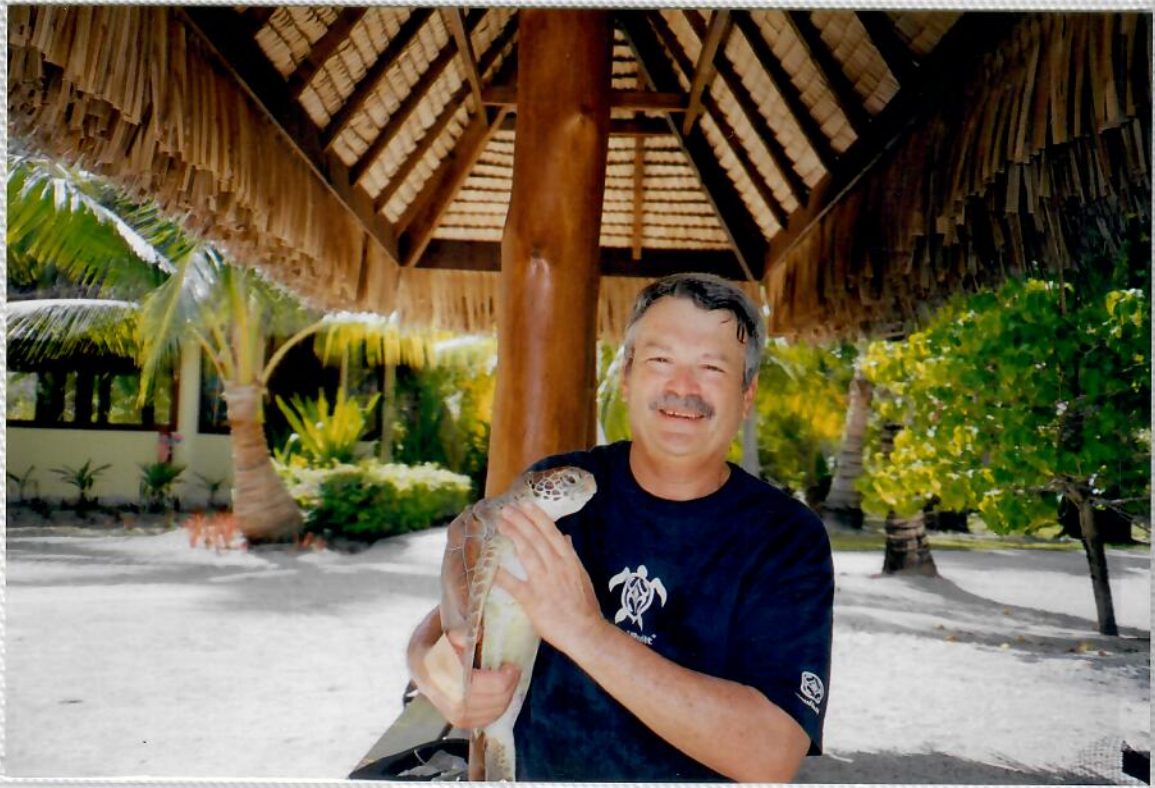

# BORA BORA LEMERIDIEN TURTLE PROJECT

JUNE 2004 ALBUM 2

JUNE 2004 ALBUM 2

BORA BORA LEMERIDIEN TURTLE PROJECT

*"Bamboo Forest"*

FROM AN ORIGINAL PAINTING  
BY HAWAIIAN ARTIST  
KEIKO THOMAS ©

LION ENTERPRISES ©  
Quality Photo Safe Albums