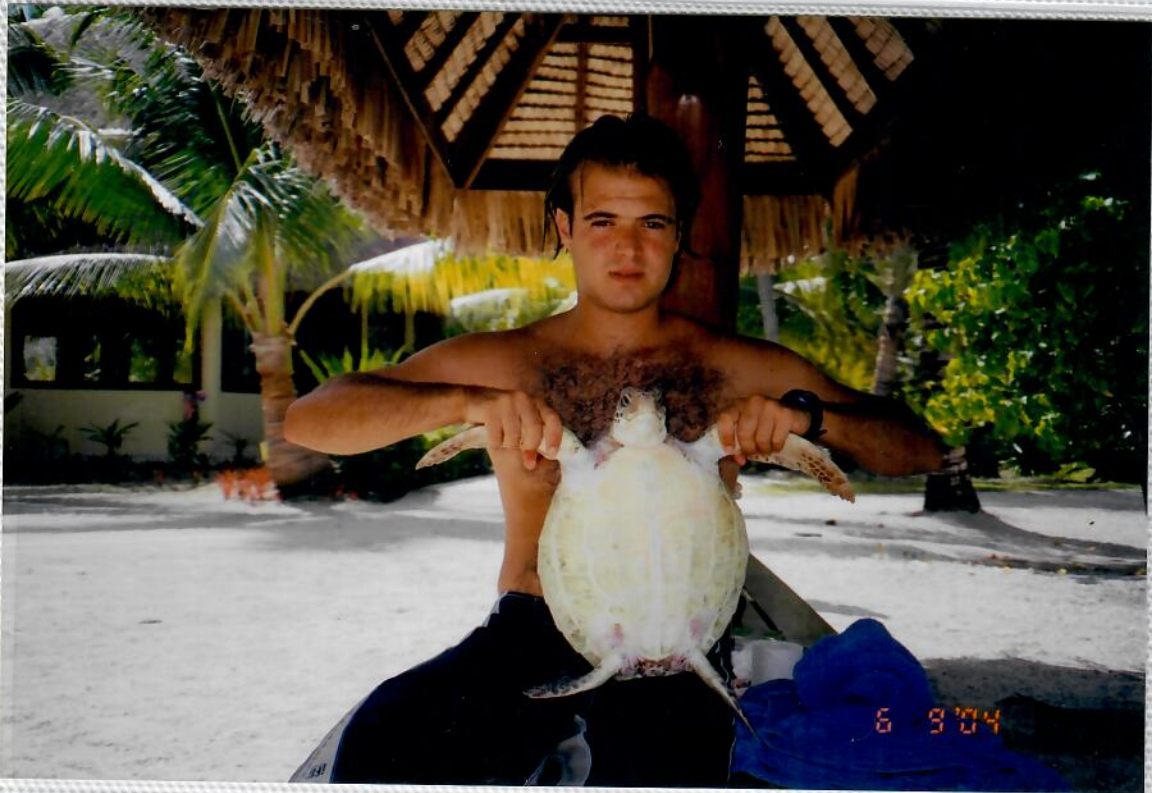

# BORA BORA LEMERIDIEN TURTLE PROJECT

JUNE 2004 ALBUM 2

JUNE 2004 ALBUM 2

BORA BORA LEMERIDIEN TURTLE PROJECT

*"Bamboo Forest"*

FROM AN ORIGINAL PAINTING  
BY HAWAIIAN ARTIST  
KEIKO THOMAS ©

LION ENTERPRISES ©  
Quality Photo Safe Albums