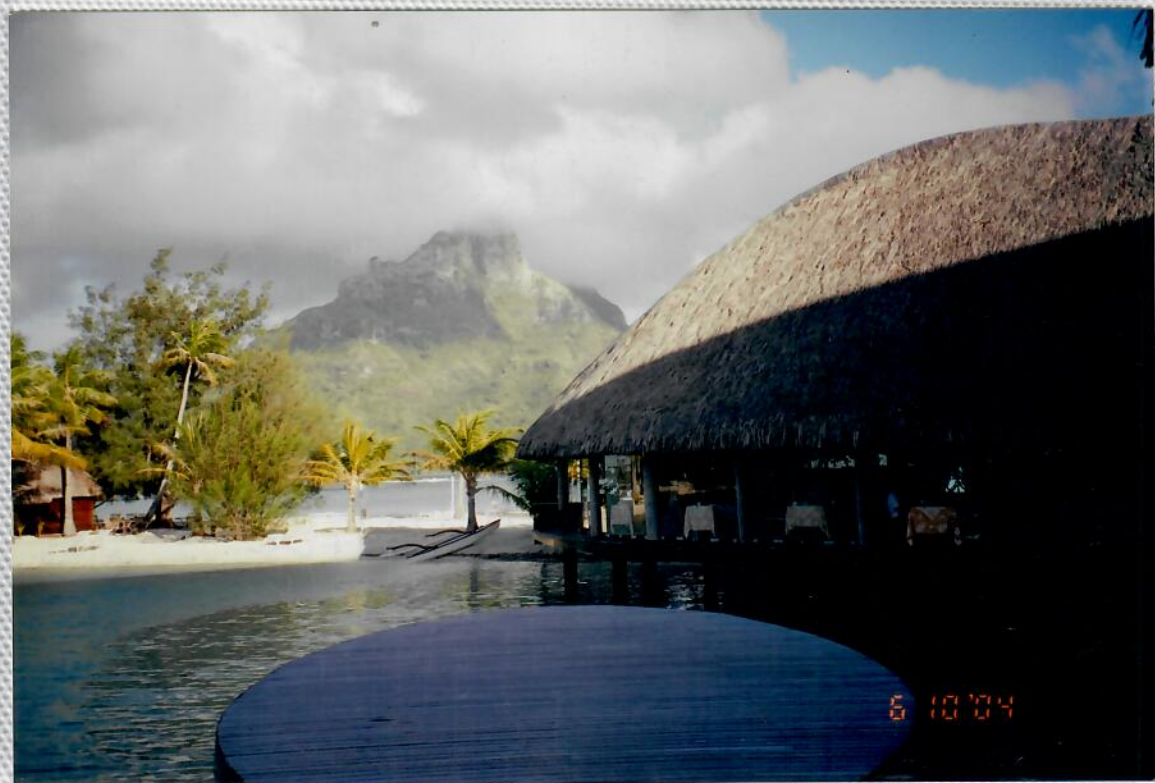

# BORA BORA LEMERIDIEN TURTLE PROJECT

JUNE 2004 ALBUM 2

JUNE 2004 ALBUM 2

BORA BORA LEMERIDIEN TURTLE PROJECT

*"Bamboo Forest"*

FROM AN ORIGINAL PAINTING  
BY HAWAIIAN ARTIST  
KEIKO THOMAS ©

LION ENTERPRISES ©  
Quality Photo Safe Albums