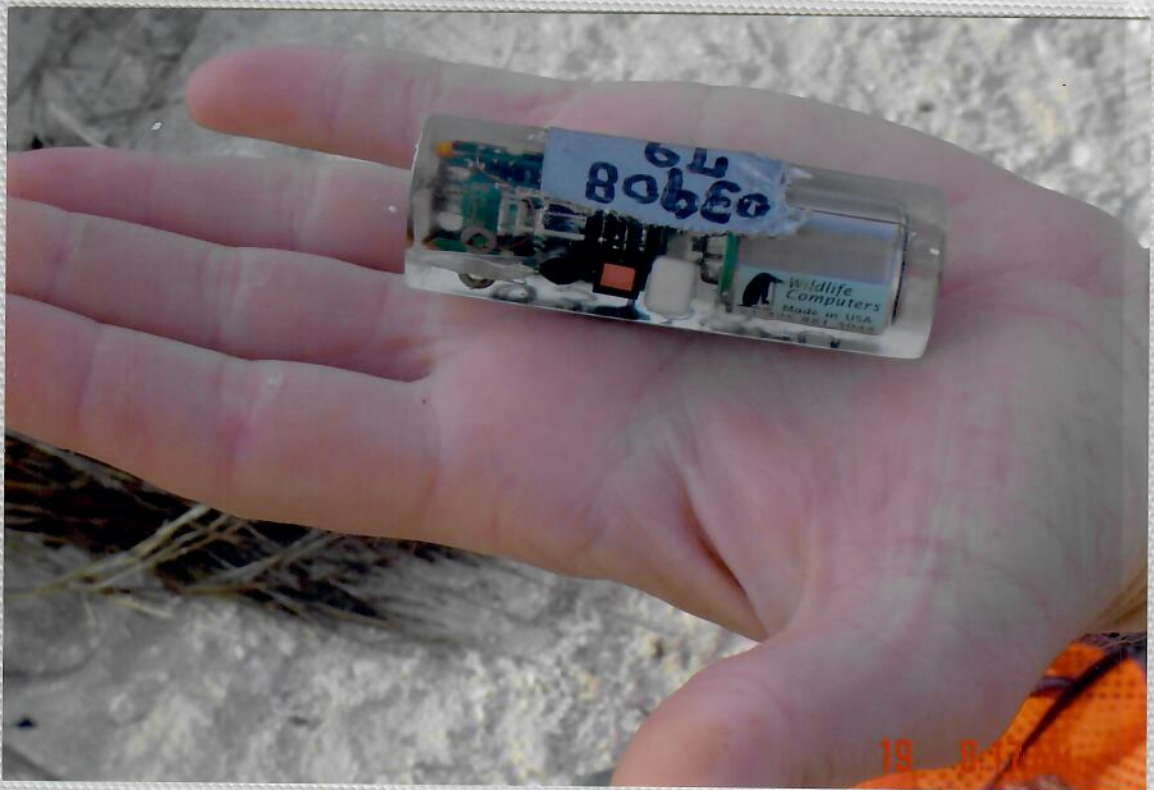

PUNALUU 3-04 HONULANI

TRIXIE MIDWAY - L4 TERN TDR

TRIXIE MIDWAY - L4 TERN TDR

PUNALUU 3-04 HONULANI

Heiko Thomas H.W.S. 99

"Bamboo Forest"

FROM AN ORIGINAL PAINTING
BY HAWAIIAN ARTIST
KEIKO THOMAS ©

LION ENTERPRISES ©
Quality Photo Safe Albums