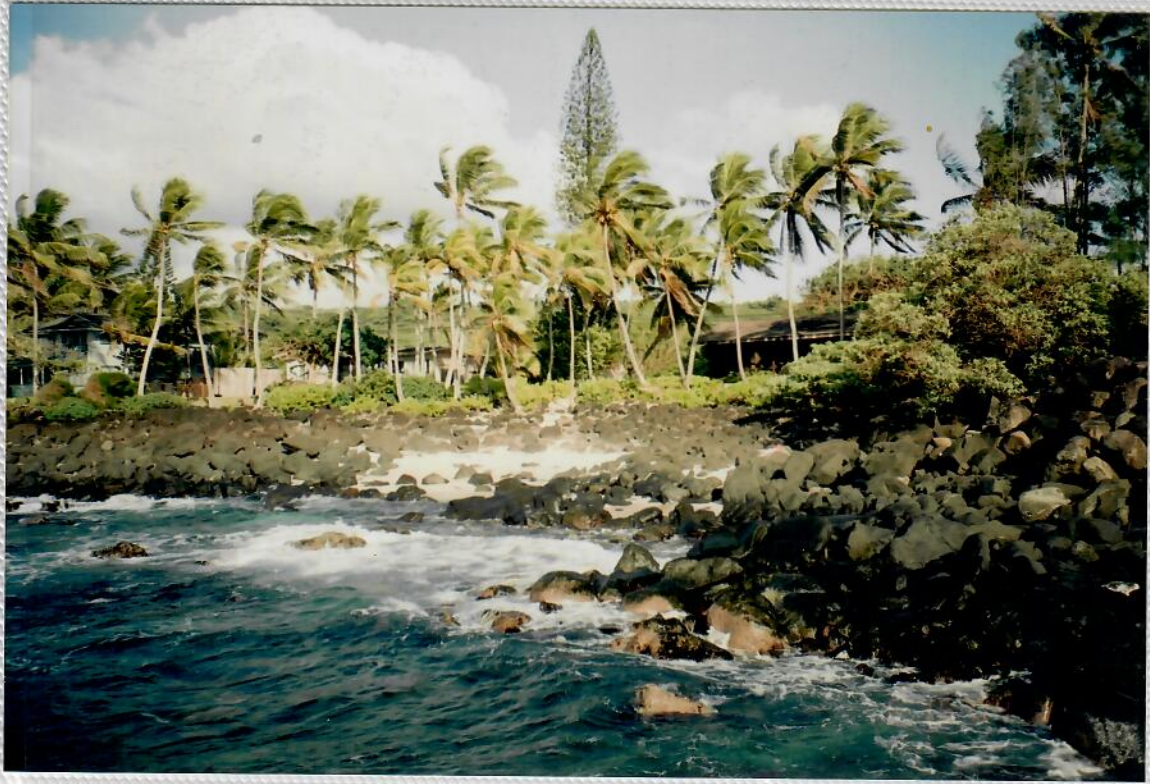

PUNALUU 3-04 HONULANI

TRIXIE MIDWAY - L4 TERN TDR

TRIXIE MIDWAY - L4 TERN TDR

PUNALUU 3-04 HONULANI

Heiko Thomas H.W.S. 99

"Bamboo Forest"

FROM AN ORIGINAL PAINTING
BY HAWAIIAN ARTIST
KEIKO THOMAS ©

LION ENTERPRISES ©
Quality Photo Safe Albums

LE-KT-BF

E64WBL HWN ART

PRINTED IN HAWAII