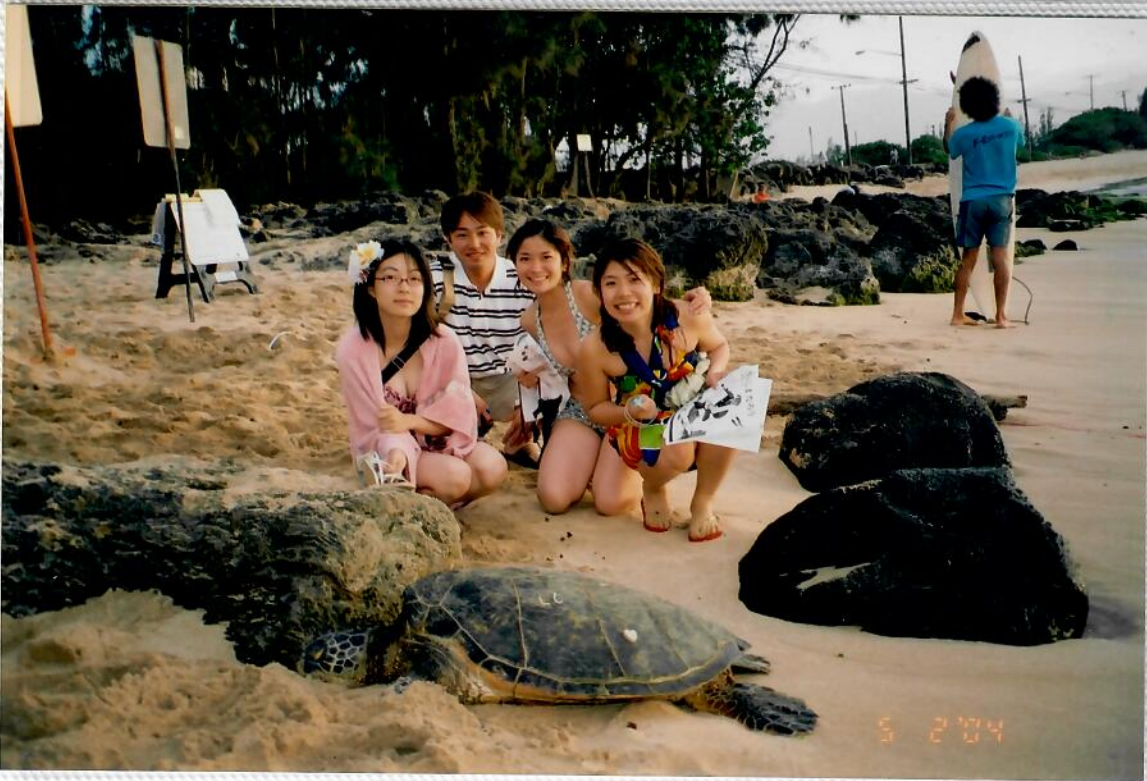

PUNALUU 3-04 HONULANI

TRIXIE MIDWAY - L4 TERN TDR

TRIXIE MIDWAY - L4 TERN TDR

PUNALUU 3-04 HONULANI

Heiko Thomas H.W.S. 99

"Bamboo Forest"

FROM AN ORIGINAL PAINTING
BY HAWAIIAN ARTIST
KEIKO THOMAS ©

LION ENTERPRISES ©
Quality Photo Safe Albums