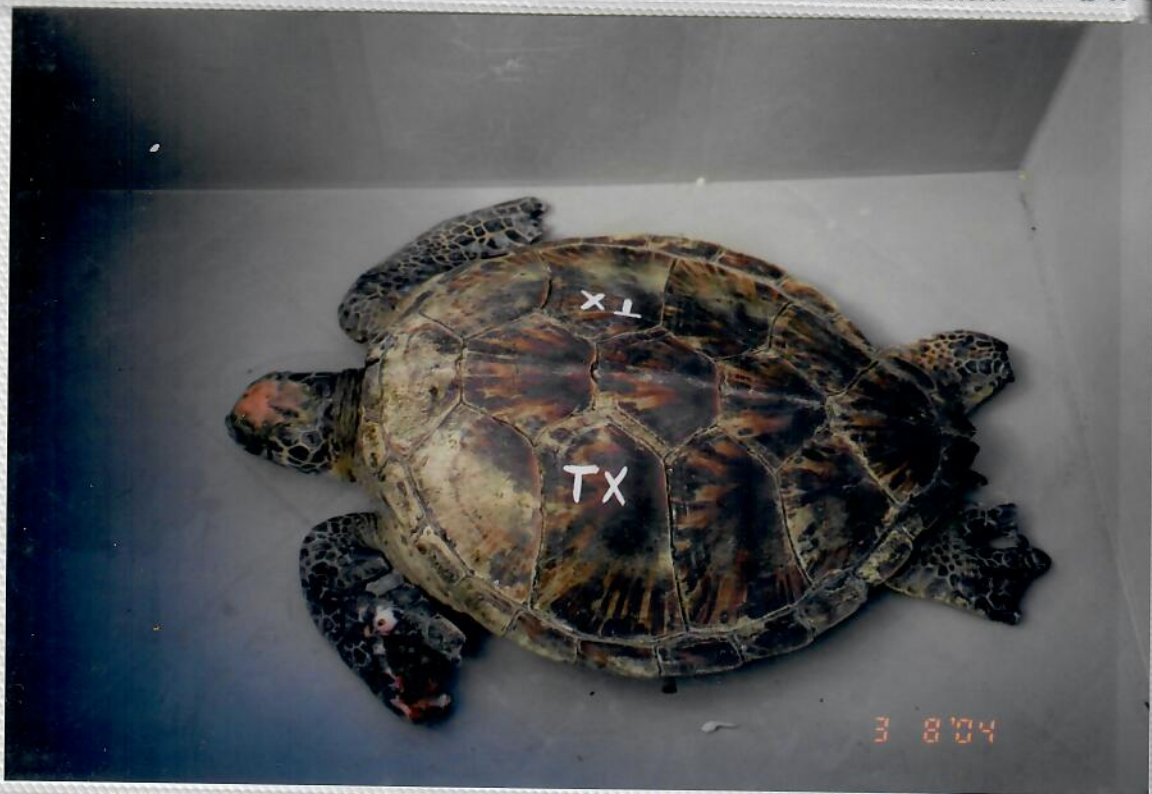

PUNALUU 3-04 HONULANI

TRIXIE MIDWAY - L4 TERN TDR

TRIXIE MIDWAY - L4 TERN TDR

PUNALUU 3-04 HONULANI

Heiko Thomas H.W.S. 99

"Bamboo Forest"

FROM AN ORIGINAL PAINTING
BY HAWAIIAN ARTIST
KEIKO THOMAS ©

LION ENTERPRISES ©
Quality Photo Safe Albums