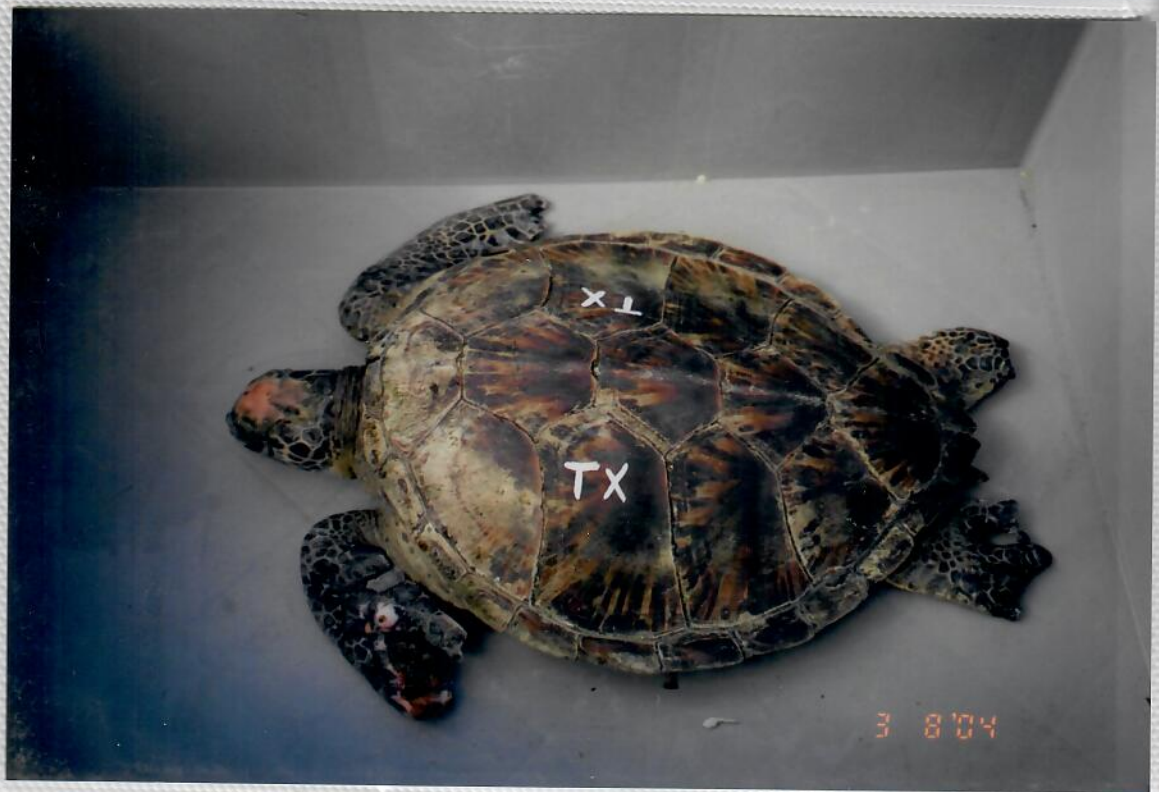

PUNALUU 3-04 HONULANI

TRIXIE MIDWAY - L4 TERN TDR

TRIXIE MIDWAY - L4 TERN TDR

PUNALUU 3-04 HONULANI

Heiko Thomas H.W.S. 99

"Bamboo Forest"

FROM AN ORIGINAL PAINTING
BY HAWAIIAN ARTIST
KEIKO THOMAS ©

LION ENTERPRISES ©
Quality Photo Safe Albums