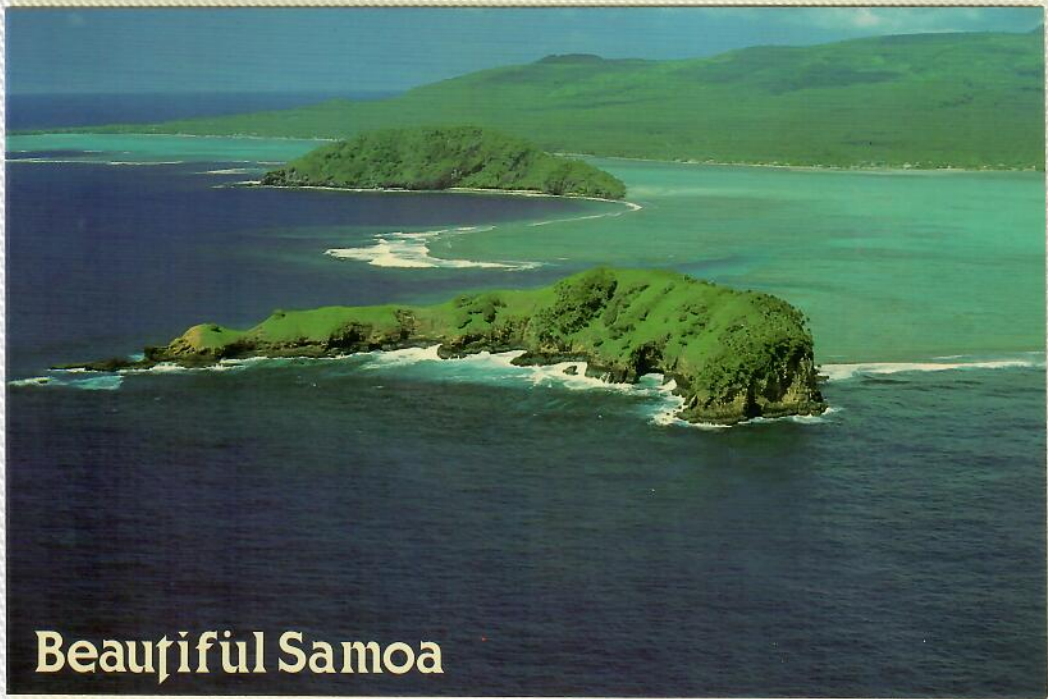

See
2nd
(
FRE
CWO:

DEC 79

DEC 79

WBØICS/KH7

KURE ATOLL

TORTUE BONNE ECAILLE
(*Eretmochelys imbricata*)
AQUARIUM DE NOUMEA

Beautiful Samoa

NORTH SULAWESI
MANADO
INDONESIA

Sea Garden

Mele Kalikimaka

*Lou and Mickey
Zitnik-Berrett*

1982

ATLANTIC GREEN TURTLE

A WONDERFULLY AGILE SWIMMER BECAUSE OF ITS PADDLE-LIKE FEET

7 1ST DIGGING

749 2000 N8 90