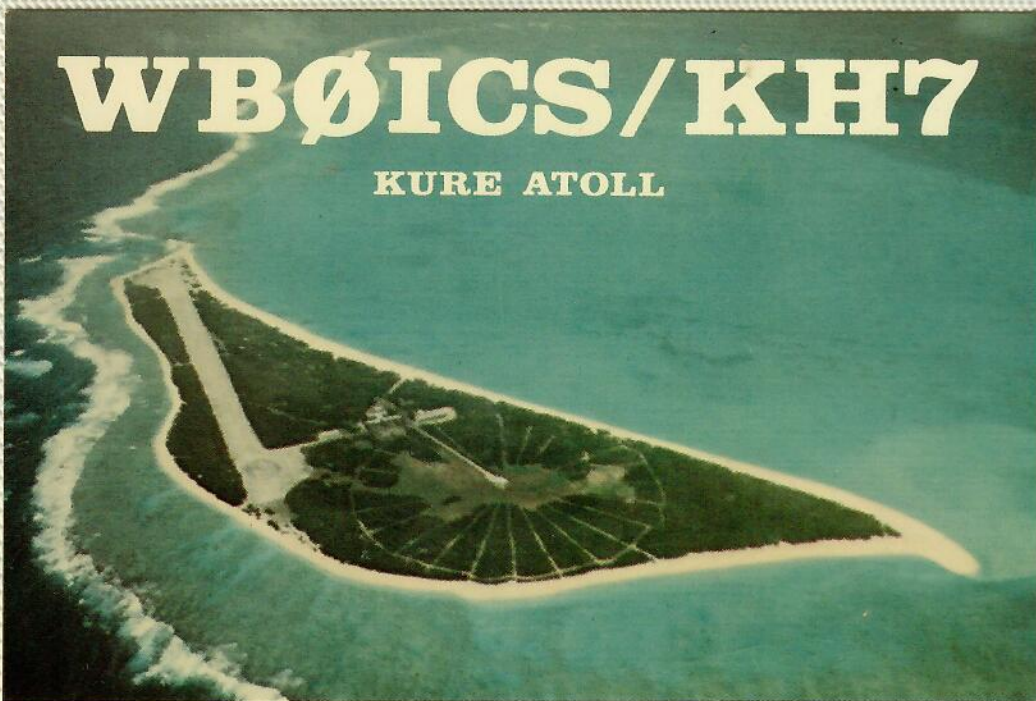

See
2nd
(
FRE
CWO:

DEC 79

DEC 79

WBØICS/KH7

KURE ATOLL

TORTUE BONNE ECAILLE
(*Eretmochelys imbricata*)
AQUARIUM DE NOUMEA

Beautiful Samoa

NORTH SULAWESI
MANADO
INDONESIA

Sea Garden

Mele Kalikimaka

*Lou and Mickey
Zitnik-Berrett*

1982

ATLANTIC GREEN TURTLE

A WONDERFULLY AGILE SWIMMER BECAUSE OF ITS PADDLE-LIKE FEET

7 1ST DIGGING

749 2000 N8 90