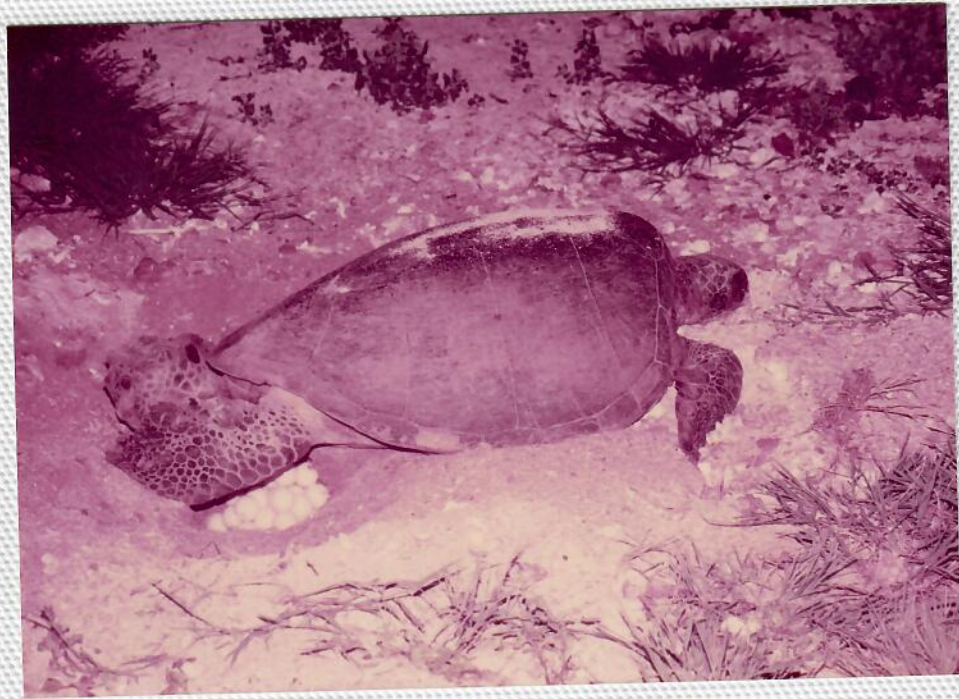

Sea Garden

Mele Kalikimaka

*Lou and Mickey
Zitnik-Berrett*

1982

ATLANTIC GREEN TURTLE

A WONDERFULLY AGILE SWIMMER BECAUSE OF ITS PADDLE-LIKE FEET

7 1ST DIGGING

749 2000 N8 90