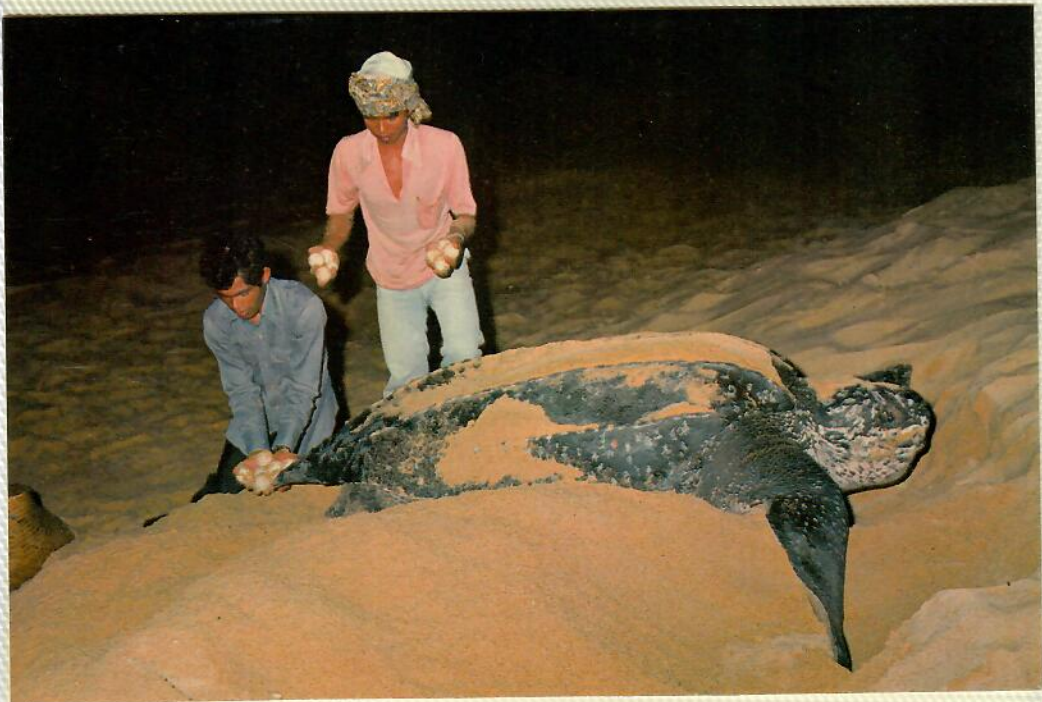

See
2nd
(
FRE
CWO:

DEC 79

DEC 79

WBØICS/KH7

KURE ATOLL

TORTUE BONNE ECAILLE
(*Eretmochelys imbricata*)
AQUARIUM DE NOUMEA

Beautiful Samoa

NORTH SULAWESI
MANADO
INDONESIA

Sea Garden

Mele Kalikimaka

*Lou and Mickey
Zitnik-Berrett*

1982

ATLANTIC GREEN TURTLE

A WONDERFULLY AGILE SWIMMER BECAUSE OF ITS PADDLE-LIKE FEET

7 1ST DIGGING

749 2000 N8 90