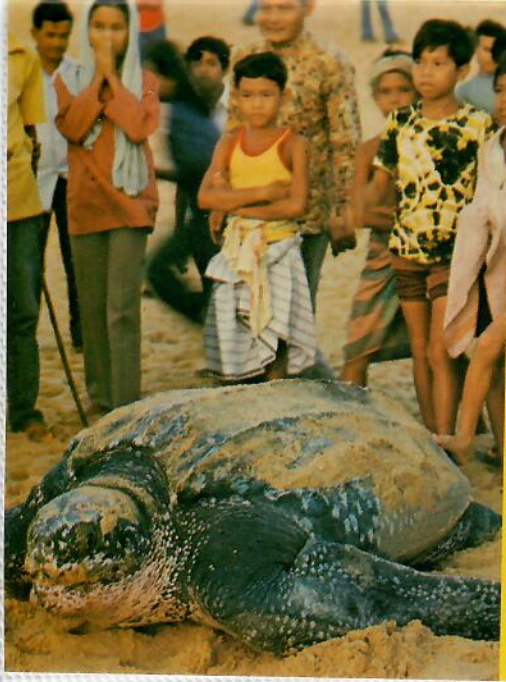

Sea Garden

Mele Kalikimaka

*Lou and Mickey
Zitnik-Berrett*

1982

ATLANTIC GREEN TURTLE

A WONDERFULLY AGILE SWIMMER BECAUSE OF ITS PADDLE-LIKE FEET

7 1ST DIGGING

749 2000 N8 90