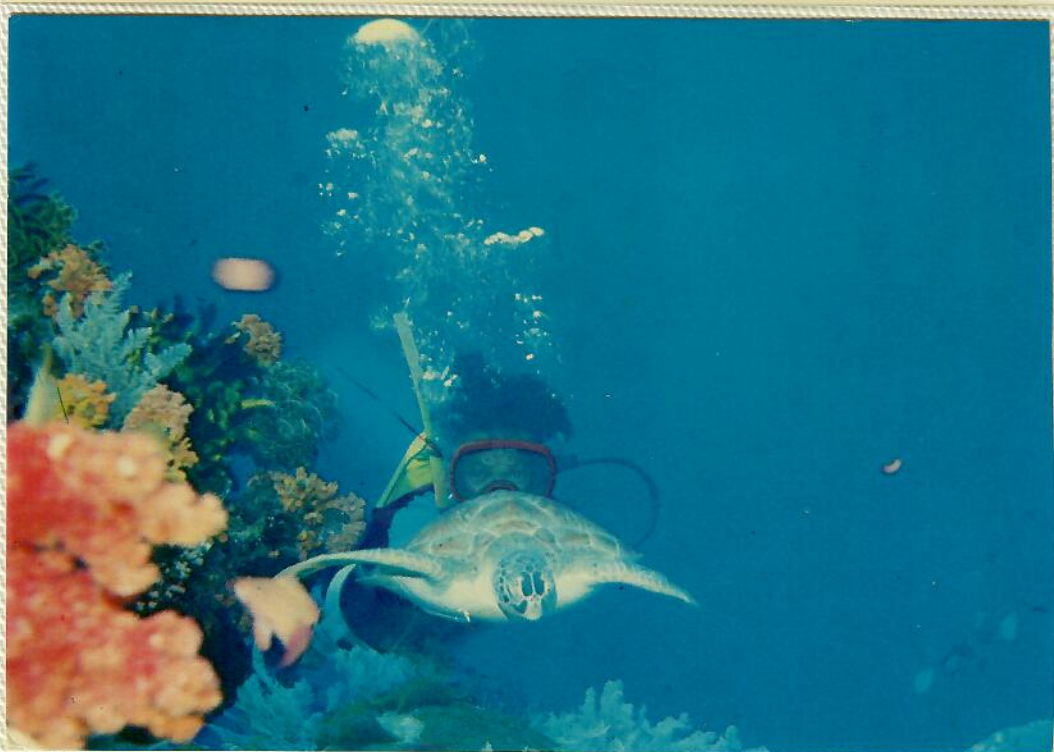

See
2nd
(
FRE
CWO:

DEC 79

DEC 79

WBØICS/KH7

KURE ATOLL

TORTUE BONNE ECAILLE
(*Eretmochelys imbricata*)
AQUARIUM DE NOUMEA

Beautiful Samoa

NORTH SULAWESI
MANADO
INDONESIA

Sea Garden

Mele Kalikimaka

*Lou and Mickey
Zitnik-Berrett*

1982

ATLANTIC GREEN TURTLE

A WONDERFULLY AGILE SWIMMER BECAUSE OF ITS PADDLE-LIKE FEET

7 1ST DIGGING

749 2000 N8 90