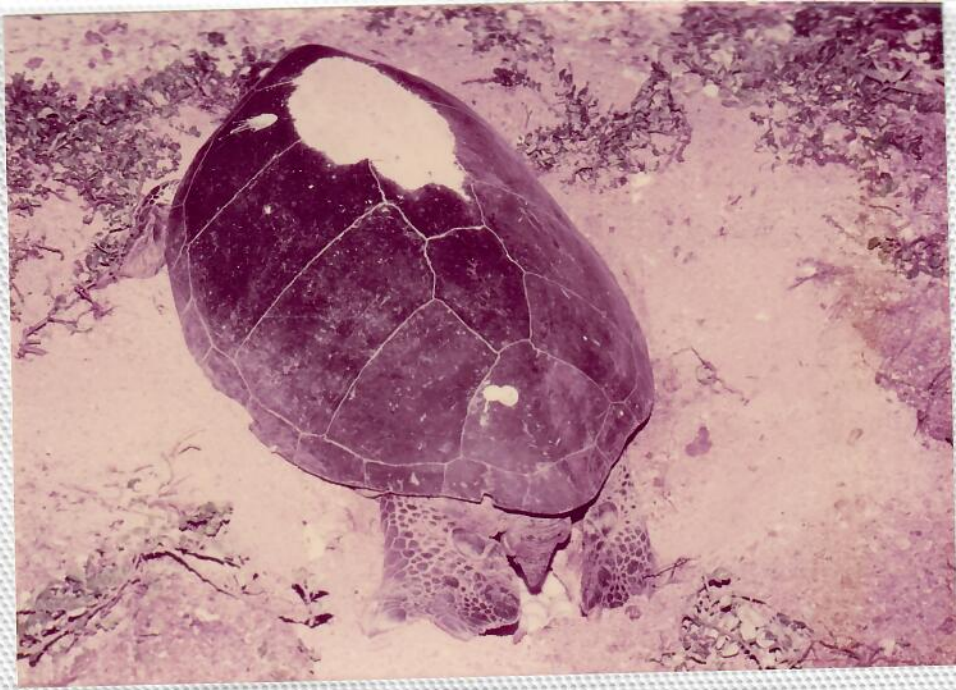

See
2nd
(
FRE
CWO:

DEC 79

DEC 79

WBØICS/KH7

KURE ATOLL

TORTUE BONNE ECAILLE
(*Eretmochelys imbricata*)
AQUARIUM DE NOUMEA

Beautiful Samoa

NORTH SULAWESI
MANADO
INDONESIA

Sea Garden

Mele Kalikimaka

*Lou and Mickey
Zitnik-Berrett*

1982

ATLANTIC GREEN TURTLE

A WONDERFULLY AGILE SWIMMER BECAUSE OF ITS PADDLE-LIKE FEET

7 1ST DIGGING

749 2000 N8 90