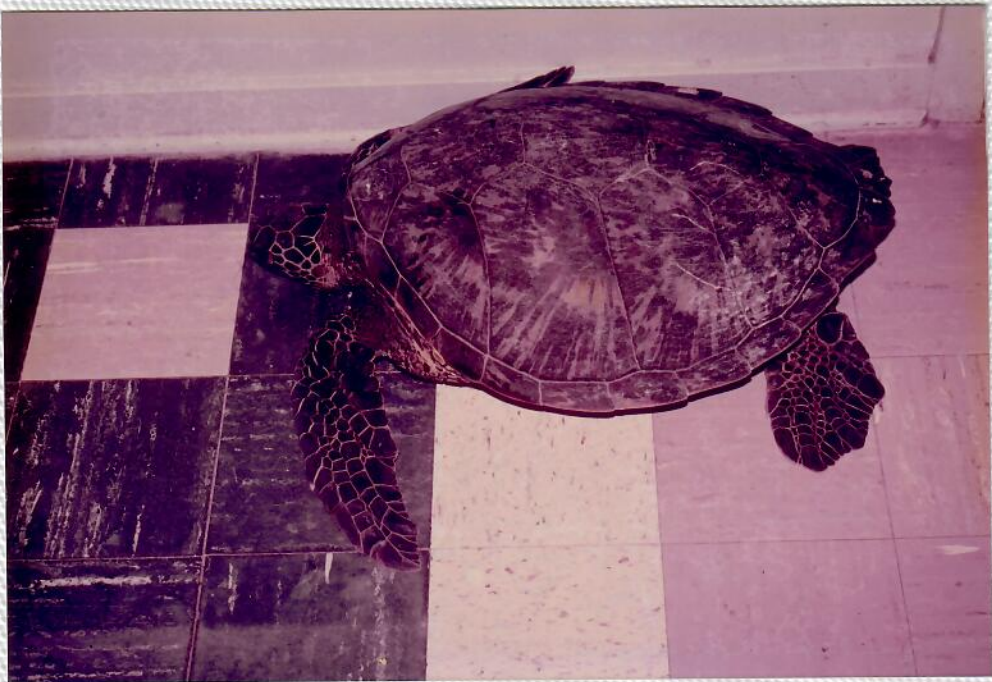

Sea Garden

Mele Kalikimaka

*Lou and Mickey
Zitnik-Berrett*

1982

ATLANTIC GREEN TURTLE

A WONDERFULLY AGILE SWIMMER BECAUSE OF ITS PADDLE-LIKE FEET

7 1ST DIGGING

749 2000 N8 90