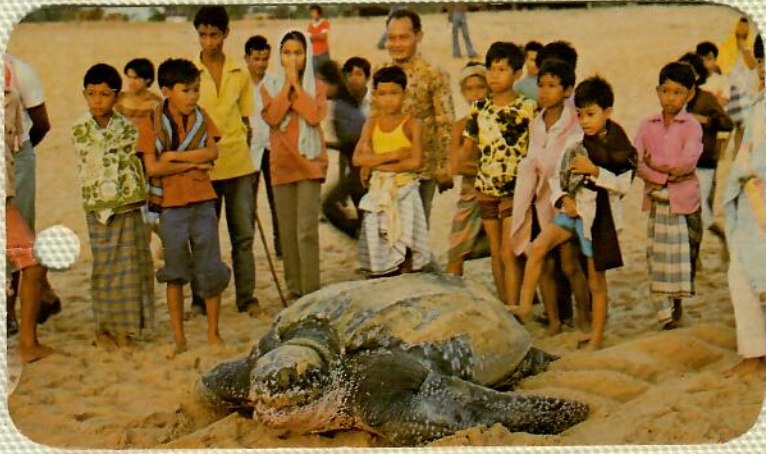

See
2nd
(
FRE
CWO:

DEC 79

DEC 79

WBØICS/KH7

KURE ATOLL

TORTUE BONNE ECAILLE
(*Eretmochelys imbricata*)
AQUARIUM DE NOUMEA

Beautiful Samoa

NORTH SULAWESI
MANADO
INDONESIA

Sea Garden

Mele Kalikimaka

*Lou and Mickey
Zitnik-Berrett*

1982

ATLANTIC GREEN TURTLE

A WONDERFULLY AGILE SWIMMER BECAUSE OF ITS PADDLE-LIKE FEET

7 1ST DIGGING

749 2000 N8 90