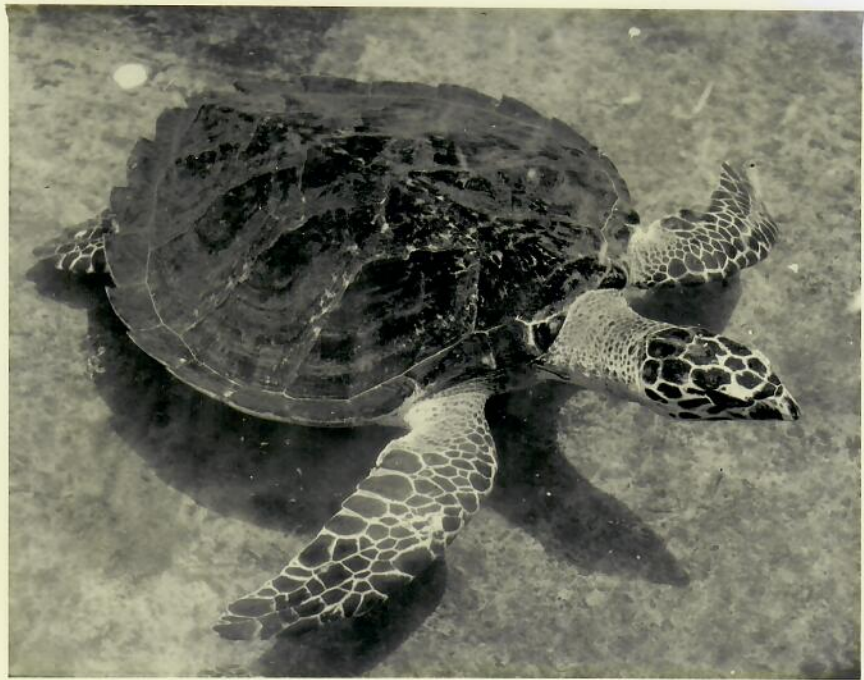

See
2nd
(
FRE
CWO:

DEC 79

DEC 79

WBØICS/KH7

KURE ATOLL

TORTUE BONNE ECAILLE
(*Eretmochelys imbricata*)
AQUARIUM DE NOUMEA

Beautiful Samoa

NORTH SULAWESI
MANADO
INDONESIA

Sea Garden

Mele Kalikimaka

*Lou and Mickey
Zitnik-Berrett*

1982

ATLANTIC GREEN TURTLE

A WONDERFULLY AGILE SWIMMER BECAUSE OF ITS PADDLE-LIKE FEET

7 1ST DIGGING

749 2000 N8 90