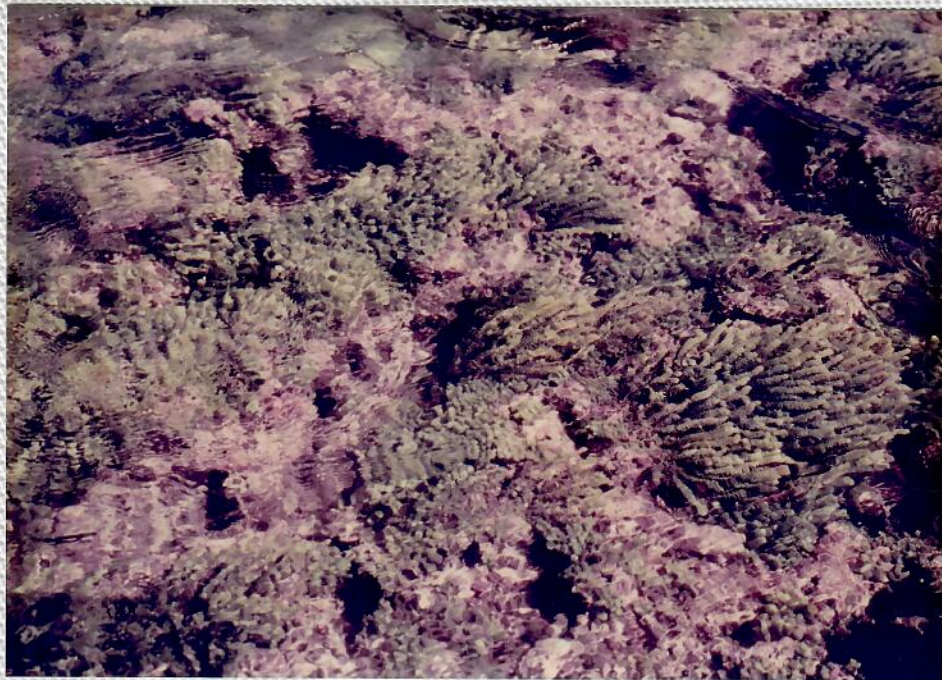

Sea Garden

Mele Kalikimaka

*Lou and Mickey
Zitnik-Berrett*

1982

ATLANTIC GREEN TURTLE

A WONDERFULLY AGILE SWIMMER BECAUSE OF ITS PADDLE-LIKE FEET

7 1ST DIGGING

749 2000 N8 90