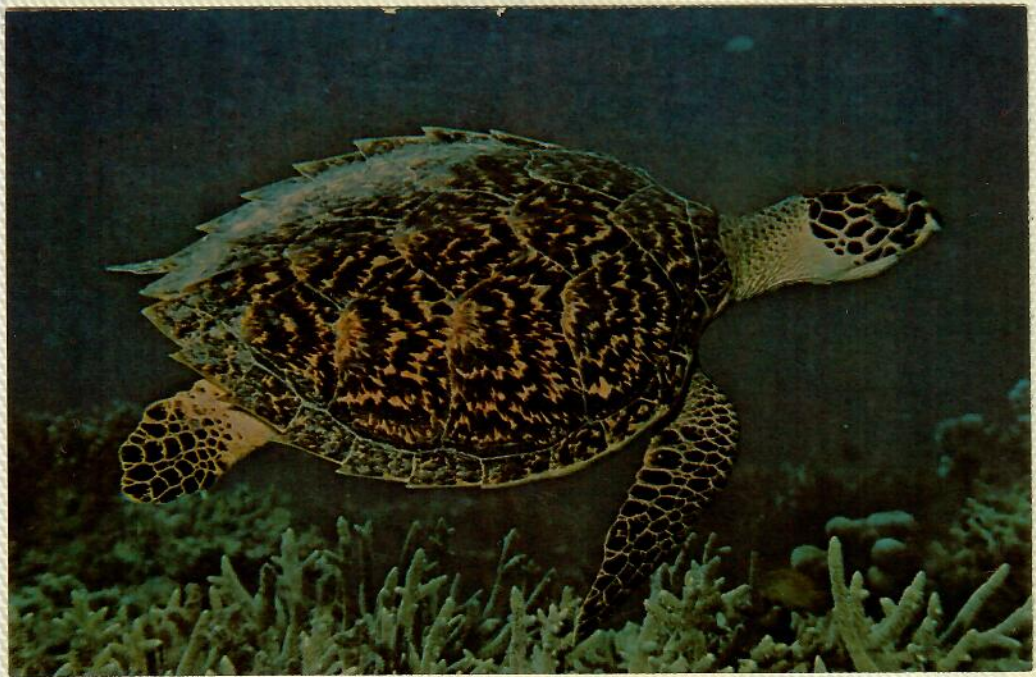

See
2nd
(
FRE
CWO:

DEC 79

DEC 79

WBØICS/KH7

KURE ATOLL

TORTUE BONNE ECAILLE
(*Eretmochelys imbricata*)
AQUARIUM DE NOUMEA

Beautiful Samoa

NORTH SULAWESI
MANADO
INDONESIA

Sea Garden

Mele Kalikimaka

*Lou and Mickey
Zitnik-Berrett*

1982

ATLANTIC GREEN TURTLE

A WONDERFULLY AGILE SWIMMER BECAUSE OF ITS PADDLE-LIKE FEET

7 1ST DIGGING

749 2000 N8 90