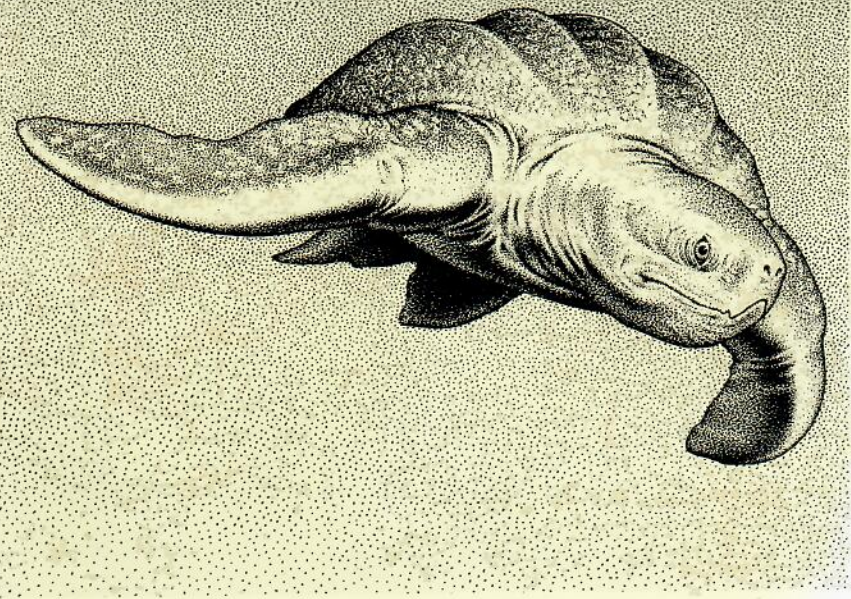

See
2nd
(
FRE
CWO:

DEC 79

DEC 79

WBØICS/KH7

KURE ATOLL

TORTUE BONNE ECAILLE
(*Eretmochelys imbricata*)
AQUARIUM DE NOUMEA

Beautiful Samoa

NORTH SULAWESI
MANADO
INDONESIA

Sea Garden

Mele Kalikimaka

*Lou and Mickey
Zitnik-Berrett*

1982

ATLANTIC GREEN TURTLE

A WONDERFULLY AGILE SWIMMER BECAUSE OF ITS PADDLE-LIKE FEET

7 1ST DIGGING

749 2000 N8 90