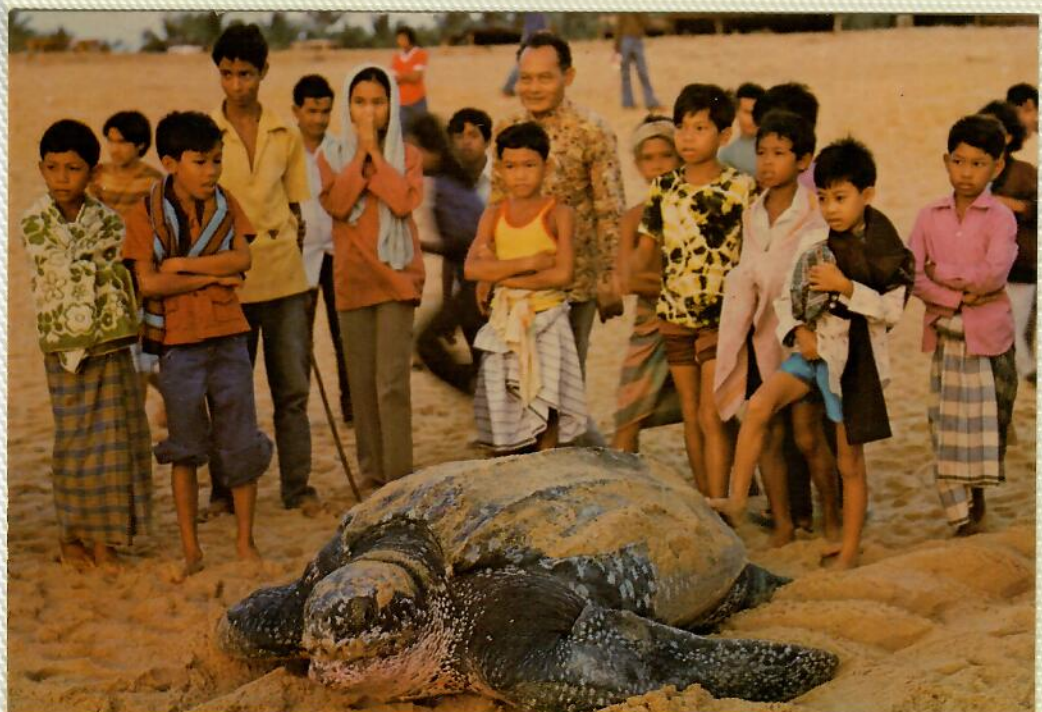

See
2nd
(
FRE
CWO:

DEC 79

DEC 79

WBØICS/KH7

KURE ATOLL

TORTUE BONNE ECAILLE
(*Eretmochelys imbricata*)
AQUARIUM DE NOUMEA

Beautiful Samoa

NORTH SULAWESI
MANADO
INDONESIA

Sea Garden

Mele Kalikimaka

*Lou and Mickey
Zitnik-Berrett*

1982

ATLANTIC GREEN TURTLE

A WONDERFULLY AGILE SWIMMER BECAUSE OF ITS PADDLE-LIKE FEET

7 1ST DIGGING

749 2000 N8 90