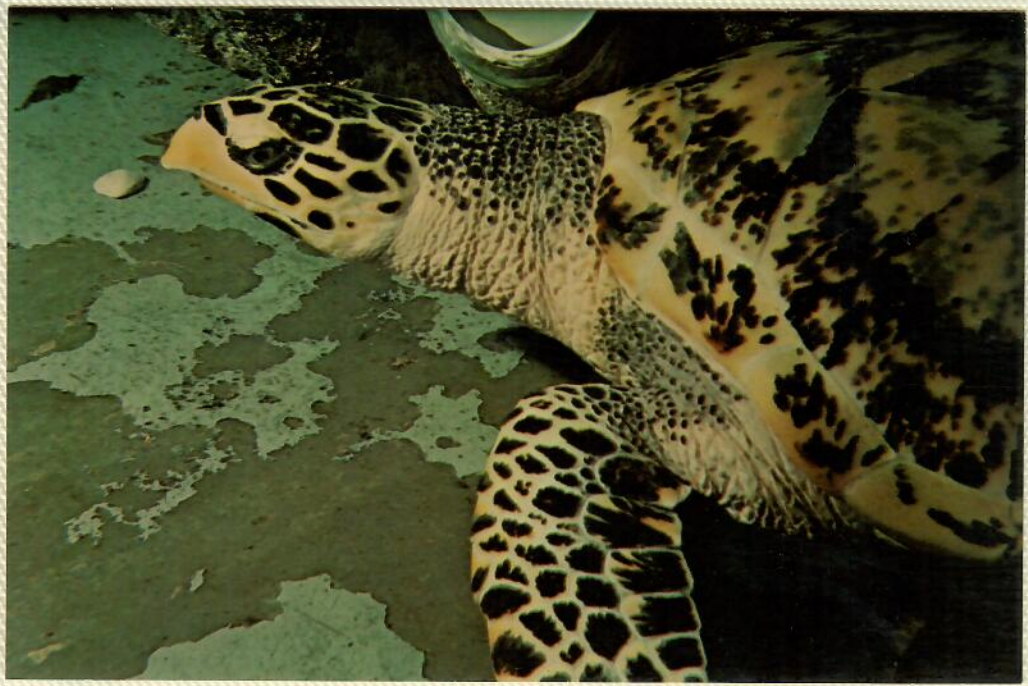

See
2nd
(
FRE
CWO:

DEC 79

DEC 79

WBØICS/KH7

KURE ATOLL

TORTUE BONNE ECAILLE
(*Eretmochelys imbricata*)
AQUARIUM DE NOUMEA

Beautiful Samoa

NORTH SULAWESI
MANADO
INDONESIA

Sea Garden

Mele Kalikimaka

*Lou and Mickey
Zitnik-Berrett*

1982

ATLANTIC GREEN TURTLE

A WONDERFULLY AGILE SWIMMER BECAUSE OF ITS PADDLE-LIKE FEET

7 1ST DIGGING

749 2000 N8 90