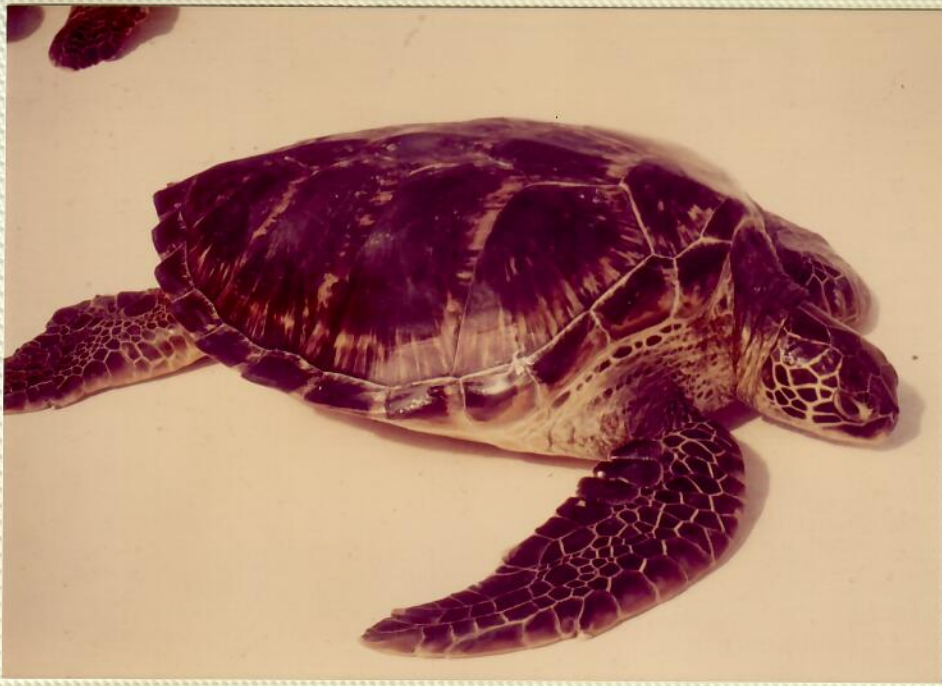

See
2nd
(
FRE
CWO:

DEC 79

DEC 79

WBØICS/KH7

KURE ATOLL

TORTUE BONNE ECAILLE
(*Eretmochelys imbricata*)
AQUARIUM DE NOUMEA

Beautiful Samoa

NORTH SULAWESI
MANADO
INDONESIA

Sea Garden

Mele Kalikimaka

*Lou and Mickey
Zitnik-Berrett*

1982

ATLANTIC GREEN TURTLE

A WONDERFULLY AGILE SWIMMER BECAUSE OF ITS PADDLE-LIKE FEET

7 1ST DIGGING

749 2000 N8 90