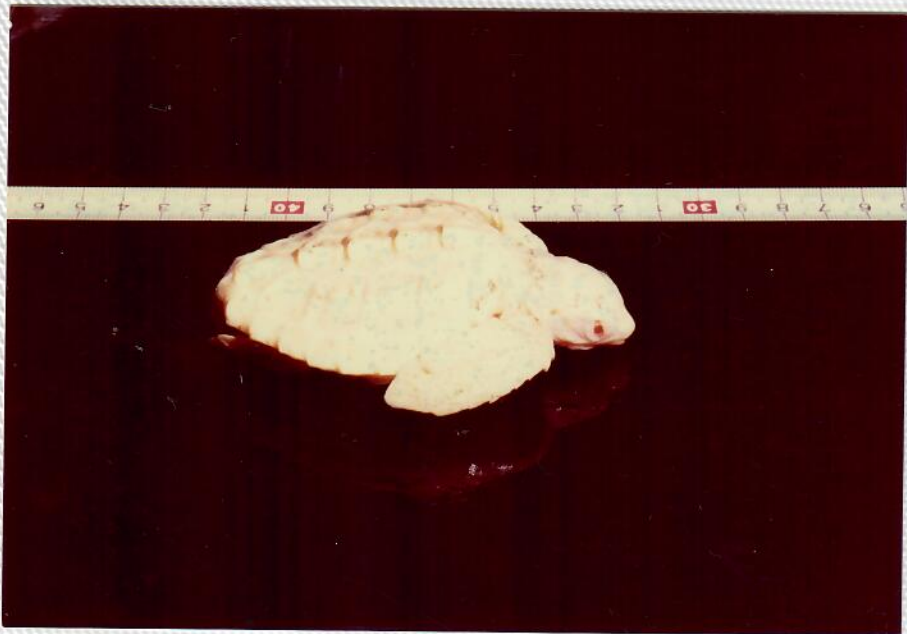

See
2nd
(
FRE
CWO:

DEC 79

DEC 79

WBØICS/KH7

KURE ATOLL

TORTUE BONNE ECAILLE
(*Eretmochelys imbricata*)
AQUARIUM DE NOUMEA

Beautiful Samoa

NORTH SULAWESI
MANADO
INDONESIA

Sea Garden

Mele Kalikimaka

*Lou and Mickey
Zitnik-Berrett*

1982

ATLANTIC GREEN TURTLE

A WONDERFULLY AGILE SWIMMER BECAUSE OF ITS PADDLE-LIKE FEET

7 1ST DIGGING

749 2000 N8 90