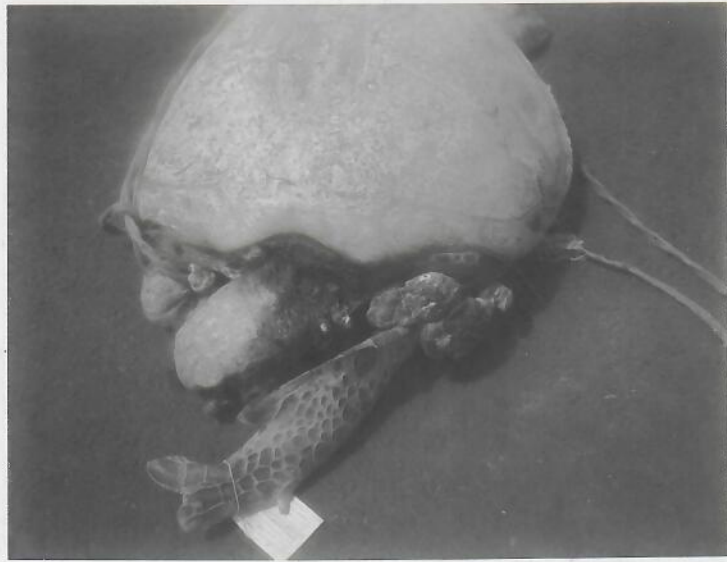

**M
I
D
W
A
Y**

() WD8KLN/KM6 () W8TIX/KM6
() KM6BI Radio Club

**Rettet
die
Schild-
kröten!**

Switch off unnecessary lights
and help reduce hatchling turtle mortality

Beautiful Samoa

8/8/83 MAUI - OFF WAILEA -

8/8/83 MAUI - OFF WAILEA

8/8/83 MAUI - OFF WAILEA -

Tubercles around eyes, neck & flippers

Liver from stomach - both chambers

8/8/83 N.H.V. off 64117A

Playa Nancite

Costa Rica

July 23, 1961
Nichols Harbor, Hawaii