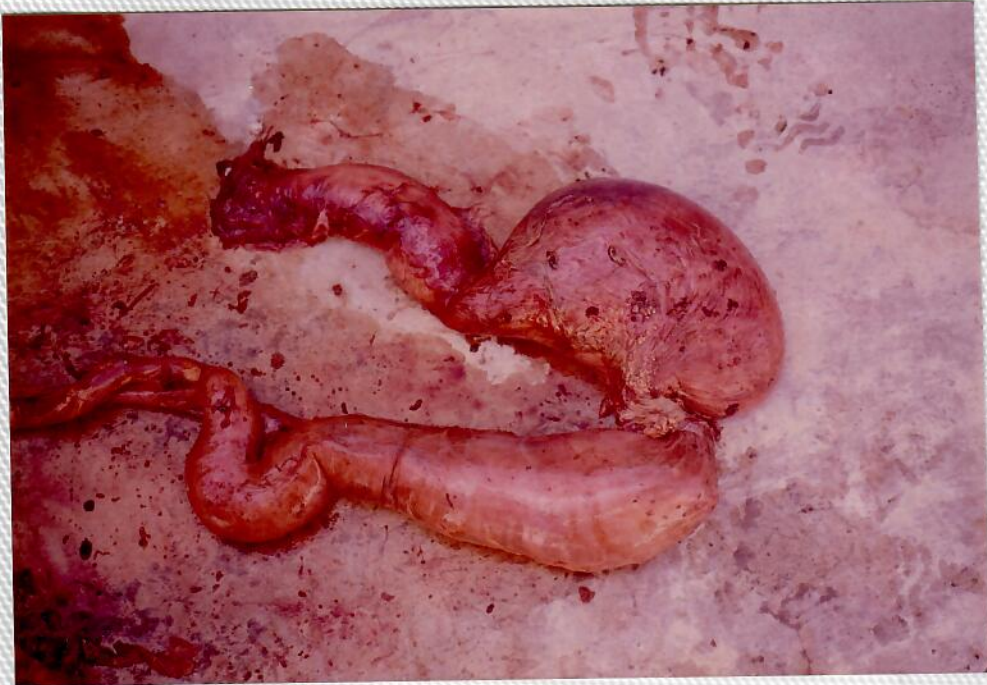

8/8/83 MAUI - OFF WAILEA

8/8/83 MAUI - OFF WAILEA -

Tubercles around eyes, neck & flippers

Liver from stomach - both chambers

8/8/83 N.H.V. off 64117A

Playa Nancite

Costa Rica

July 23, 1961
Nichols Harbor, Hawaii