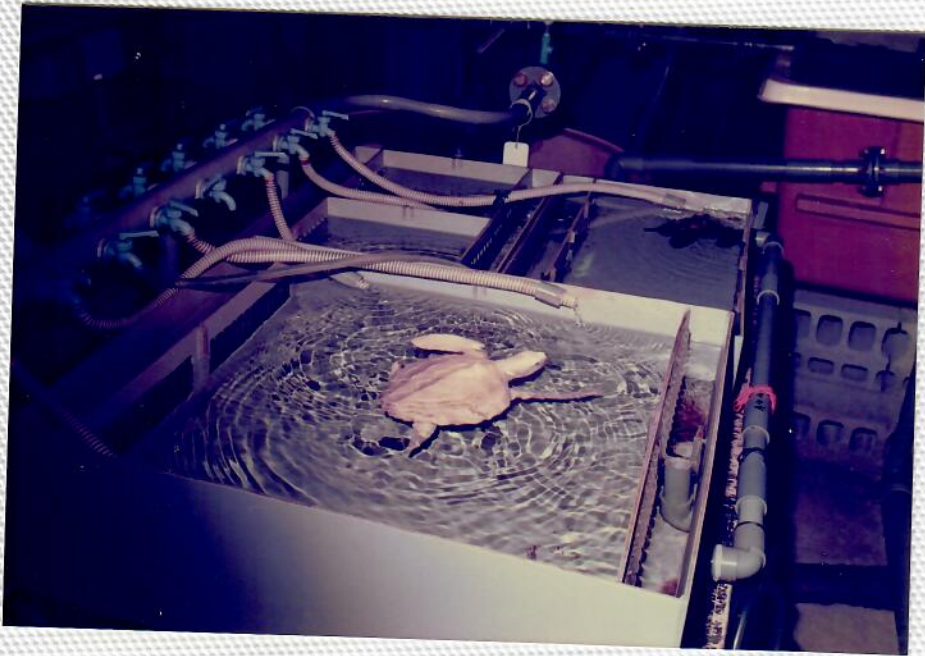

8/8/83 MAUI - OFF WAILEA

8/8/83 MAUI - OFF WAILEA -

Tubercles around eyes, neck & flippers

Liver from stomach - both chambers

8/8/83 N.H.V. off 64117A

Playa Nancite

Costa Rica

July 23, 1961
Nichols Harbor, Hawaii