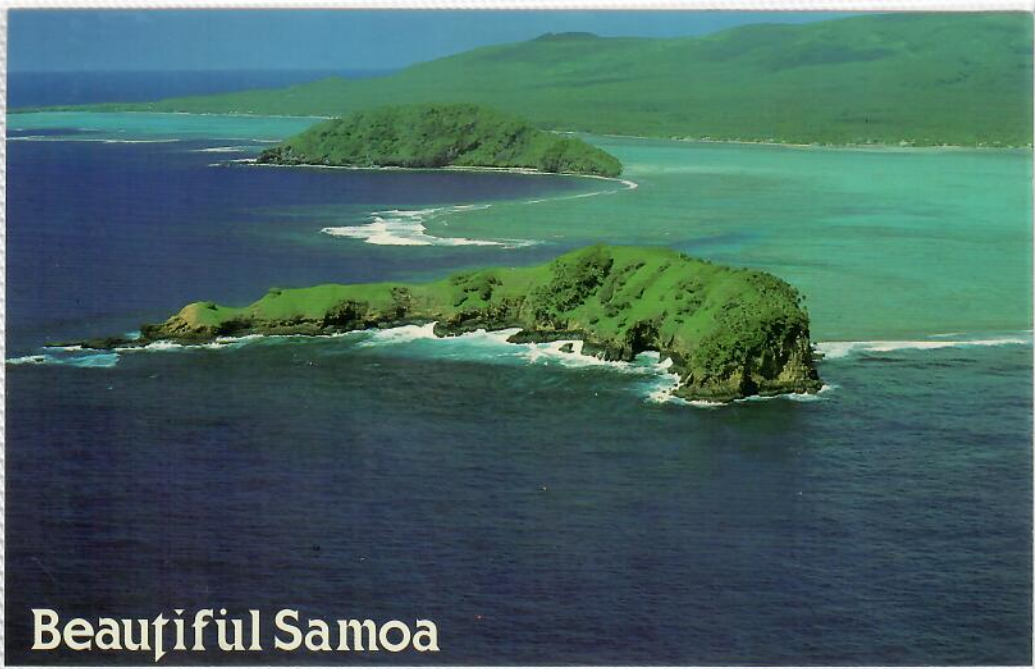

**M
I
D
W
A
Y**

() WD8KLN/KM6 () W8TIX/KM6
() KM6BI Radio Club

**Rettet
die
Schild-
kröten!**

Switch off unnecessary lights
and help reduce hatchling turtle mortality

Beautiful Samoa

8/8/83 MAUI - OFF WAILEA -

8/8/83 MAUI - OFF WAILEA

8/8/83 MAUI - OFF WAILEA -

Tubercles around eyes, neck & flippers

Liver from stomach - both chambers

8/8/83 N.H.V. off 64117A

Playa Nancite

Costa Rica

July 23, 1961
Nichols Harbor, Hawaii