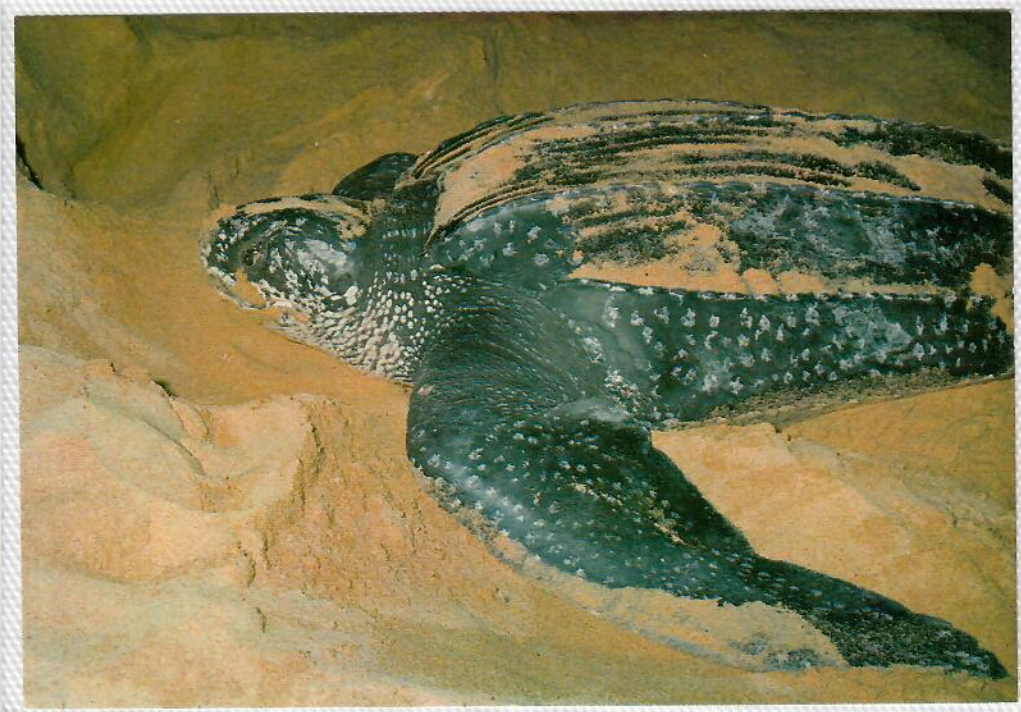

**M
I
D
W
A
Y**

() WD8KLN/KM6 () W8TIX/KM6
() KM6BI Radio Club

**Rettet
die
Schild-
kröten!**

Switch off unnecessary lights
and help reduce hatchling turtle mortality

Beautiful Samoa

8/8/83 MAUI - OFF WAILEA -

8/8/83 MAUI - OFF WAILEA

8/8/83 MAUI - OFF WAILEA -

Tubercles around eyes, neck & flippers

Liver from stomach - both chambers

8/8/83 N.H.V. off 64117A

Playa Nancite

Costa Rica

July 23, 1961
Nichols Harbor, Hawaii