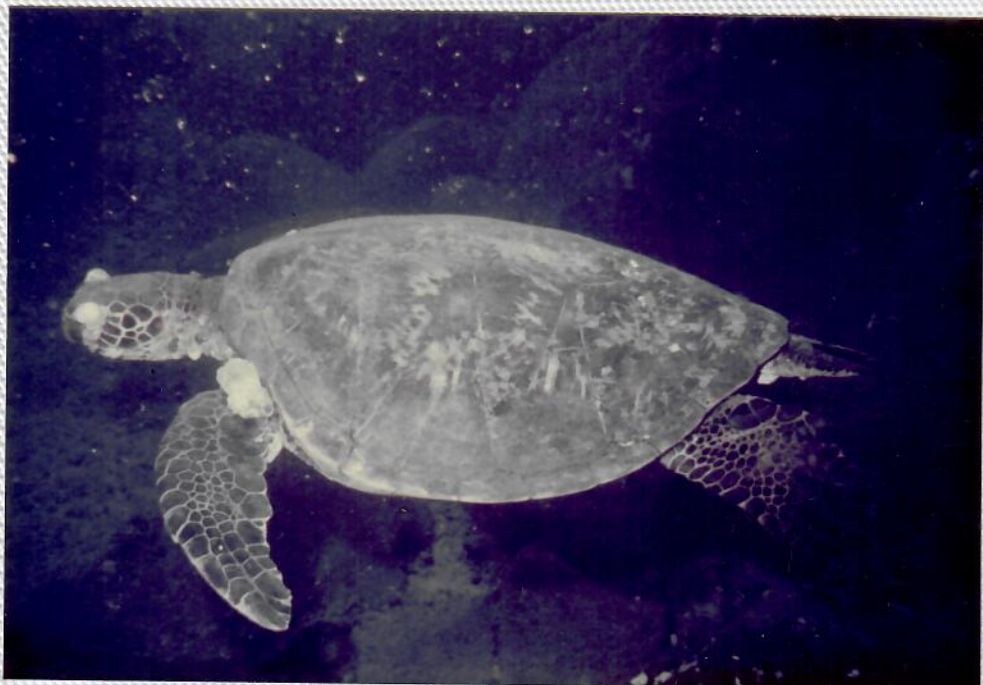

**M
I
D
W
A
Y**

() WD8KLN/KM6 () W8TIX/KM6
() KM6BI Radio Club

**Rettet
die
Schild-
kröten!**

Switch off unnecessary lights
and help reduce hatchling turtle mortality

Beautiful Samoa

8/8/83 MAUI - OFF WAILEA -

8/8/83 MAUI - OFF WAILEA

8/8/83 MAUI - OFF WAILEA -

Tubercles around eyes, neck & flippers

Liver from stomach - both chambers

8/8/83 N.H.V. off 64117A

Playa Nancite

Costa Rica

July 23, 1961
Nichols Harbor, Hawaii