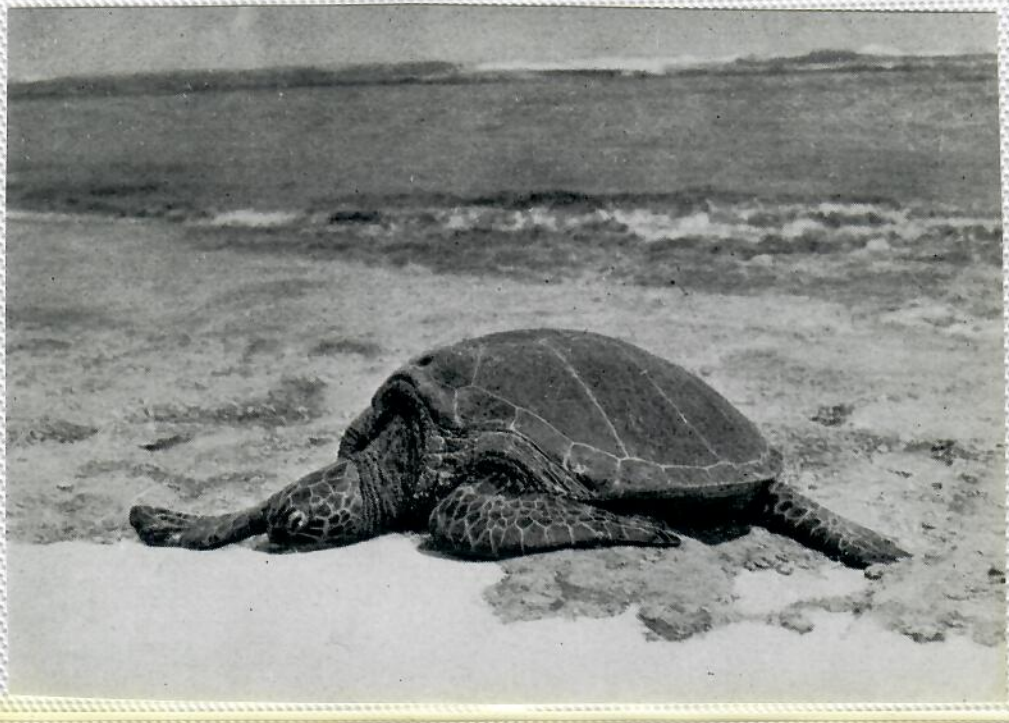

8/8/83 MAUI - OFF WAILEA

8/8/83 MAUI - OFF WAILEA -

Tubercles around eyes, neck & flippers

Liver from stomach - both chambers

8/8/83 N.H.V. off 64117A

Playa Nancite

Costa Rica

July 23, 1961
Nichols Harbor, Hawaii