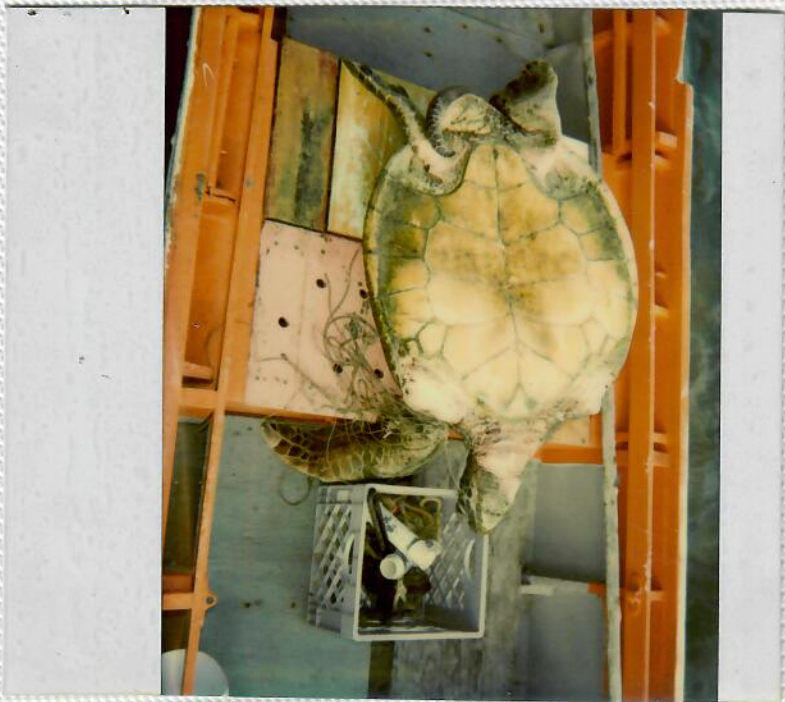

8/8/83 MAUI - OFF WAILEA

8/8/83 MAUI - OFF WAILEA -

Tubercles around eyes, neck & flippers

Liver from stomach - both chambers

8/8/83 N.H.V. off 64117A

Playa Nancite

Costa Rica

July 23, 1961
Nichols Harbor, Hawaii