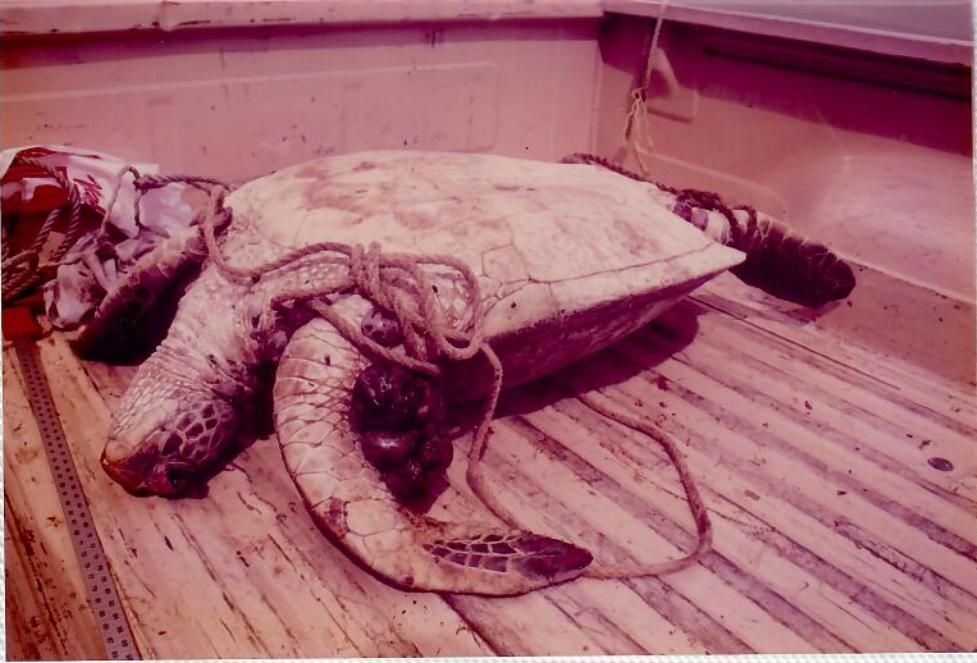

8/8/83 MAUI - OFF WAILEA

8/8/83 MAUI - OFF WAILEA -

Tubercles around eyes, neck & flippers

Liver from stomach - both chambers

8/8/83 N.H.V. off 64117A

Playa Nancite

Costa Rica

July 23, 1961
Nichols Harbor, Hawaii