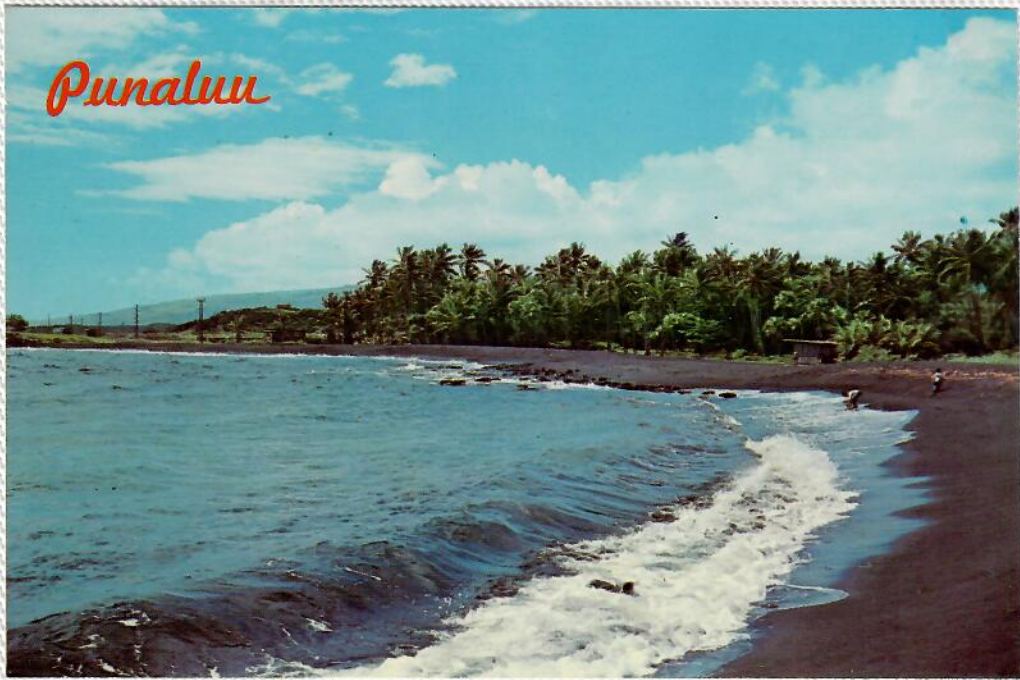

**M
I
D
W
A
Y**

() WD8KLN/KM6 () W8TIX/KM6
() KM6BI Radio Club

**Rettet
die
Schild-
kröten!**

Switch off unnecessary lights
and help reduce hatchling turtle mortality

Beautiful Samoa

8/8/83 MAUI - OFF WAILEA -

8/8/83 MAUI - OFF WAILEA

8/8/83 MAUI - OFF WAILEA -

Tubercles around eyes, neck & flippers

Liver from stomach - both chambers

8/8/83 N.H.V. off 64117A

Playa Nancite

Costa Rica

July 23, 1961
Nichols Harbor, Hawaii