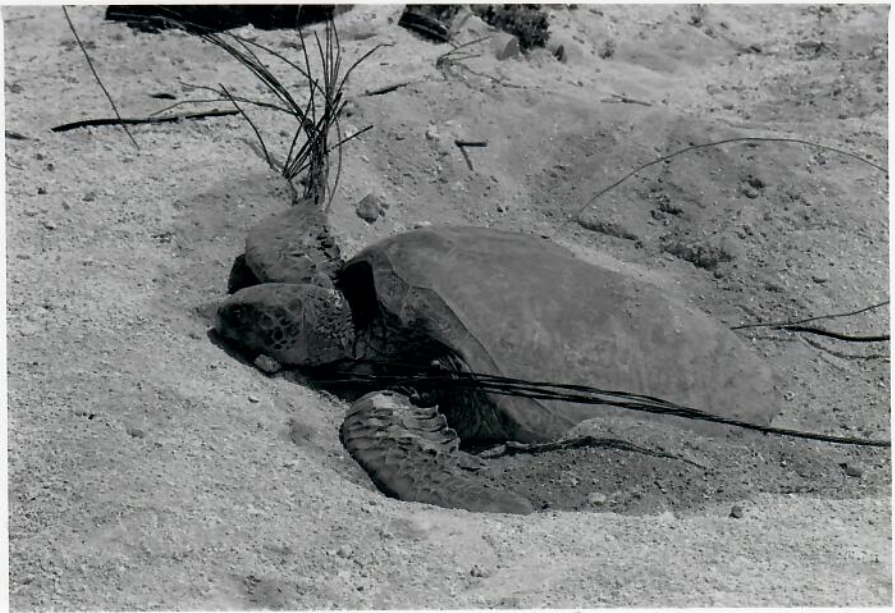

ATLANTIC GREEN TURTLE

A WONDERFULLY AGILE SWIMMER BECAUSE OF ITS PADDLE-LIKE FEET

CENTRAL PACIFIC DIVERS/SKIPPY HAD
7-29-85 Mc GREGOR PT, MAUI

CENTRAL PACIFIC DIVERS/SKIPPY HAD
7-29-85 Mc GREGOR Pt. MAUI