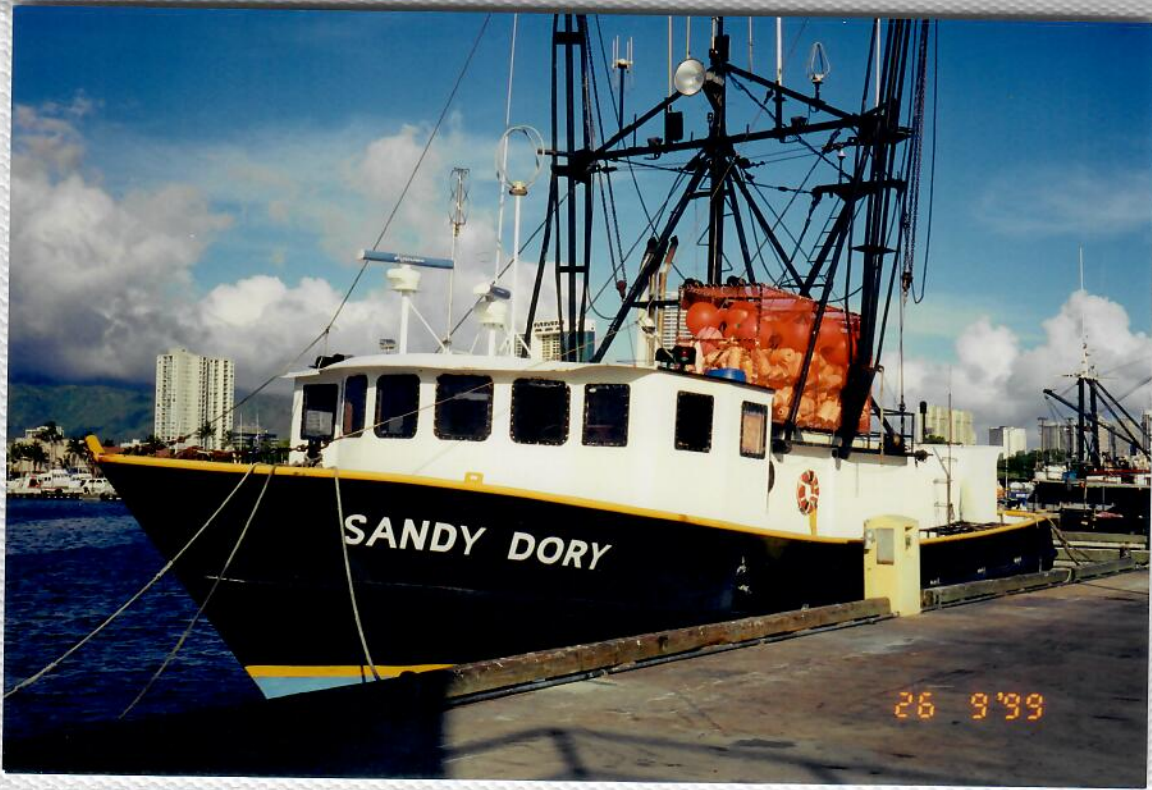

1998 FFS 25th+

Photo Album

1998 FFS 25th+

GREEN TURTLE NESTING AT EAST ISLAND FFS

GREEN TURTLES NESTING AT EAST ISLAND FFS

Holds up to 48
4" x 6" photos

BETTER
OFFICE PRODUCTS®
CHATSWORTH, CA 91311