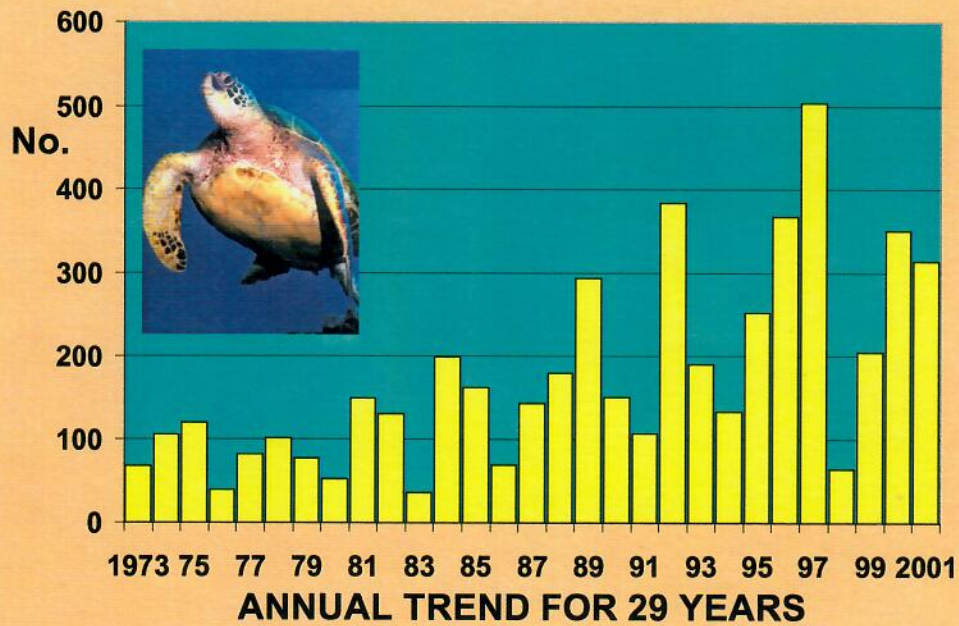

1998 FFS 25th+

Photo Album

1998 FFS 25th+

GREEN TURTLE NESTING AT EAST ISLAND FFS

GREEN TURTLES NESTING AT EAST ISLAND FFS

Holds up to 48
4" x 6" photos

BETTER
OFFICE PRODUCTS®
CHATSWORTH, CA 91311