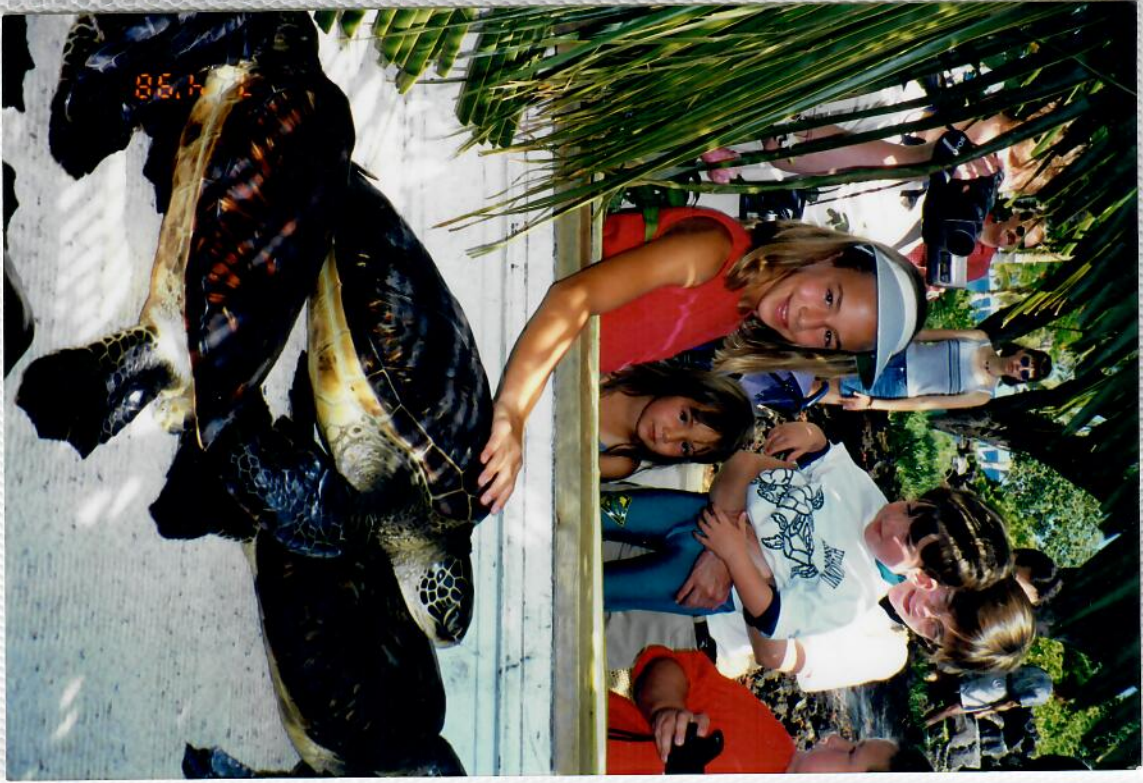

1998 FFS 25th+

Photo Album

1998 FFS 25th+

GREEN TURTLE NESTING AT EAST ISLAND FFS

GREEN TURTLES NESTING AT EAST ISLAND FFS

Holds up to 48
4" x 6" photos

BETTER
OFFICE PRODUCTS®
CHATSWORTH, CA 91311