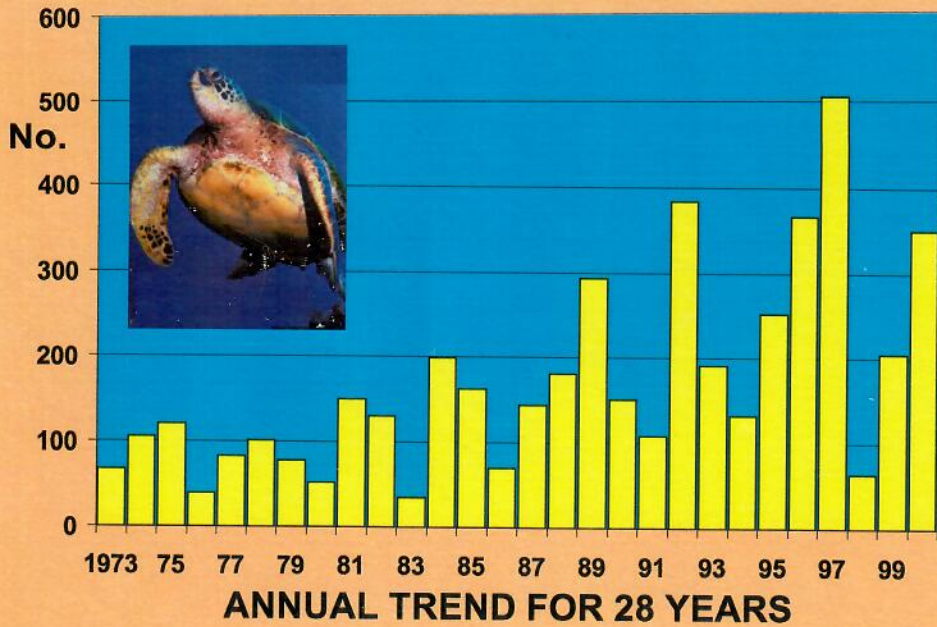

1998 FFS 25th+

Photo Album

1998 FFS 25th+

GREEN TURTLE NESTING AT EAST ISLAND FFS

GREEN TURTLES NESTING AT EAST ISLAND FFS

Holds up to 48
4" x 6" photos

BETTER
OFFICE PRODUCTS®
CHATSWORTH, CA 91311