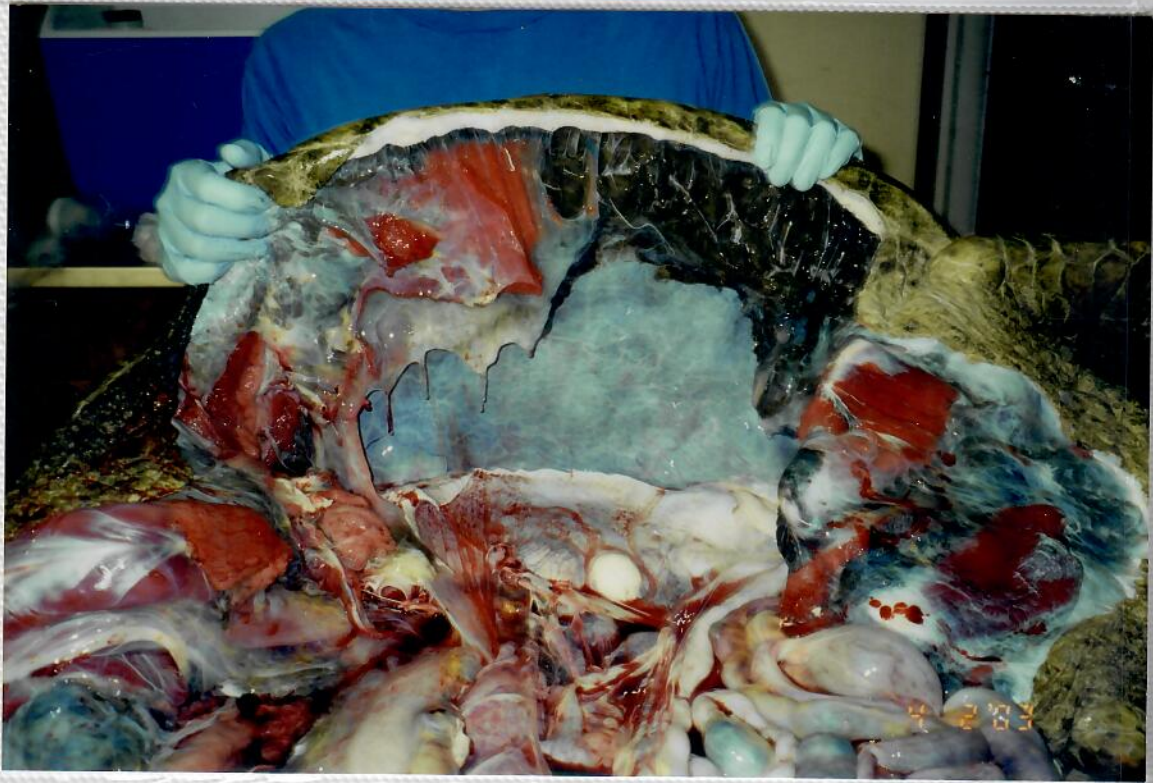

TW Necropsies April 2003

Kiholo ID 5-10-03 Tumored

Punaluu April 9, 2003

SE Graduation

Punaluu April 9, 2003

SE Graduation

TW Necropsies April 2003

Kiholo ID 5-10-03 Tumored

Listen to the Sea • "Lohe ʻŌ Ke Kai" ©

FROM AN ORIGINAL PAINTING BY
HAWAIIAN ARTIST JANET STEWART ©
TEL: (626) 799-6200

LION ENTERPRISES ©
Quality Photo Safe Albums

LE-JS-LTTS

4" X 6" 64 Pockets
E-64 WBL HWN ART