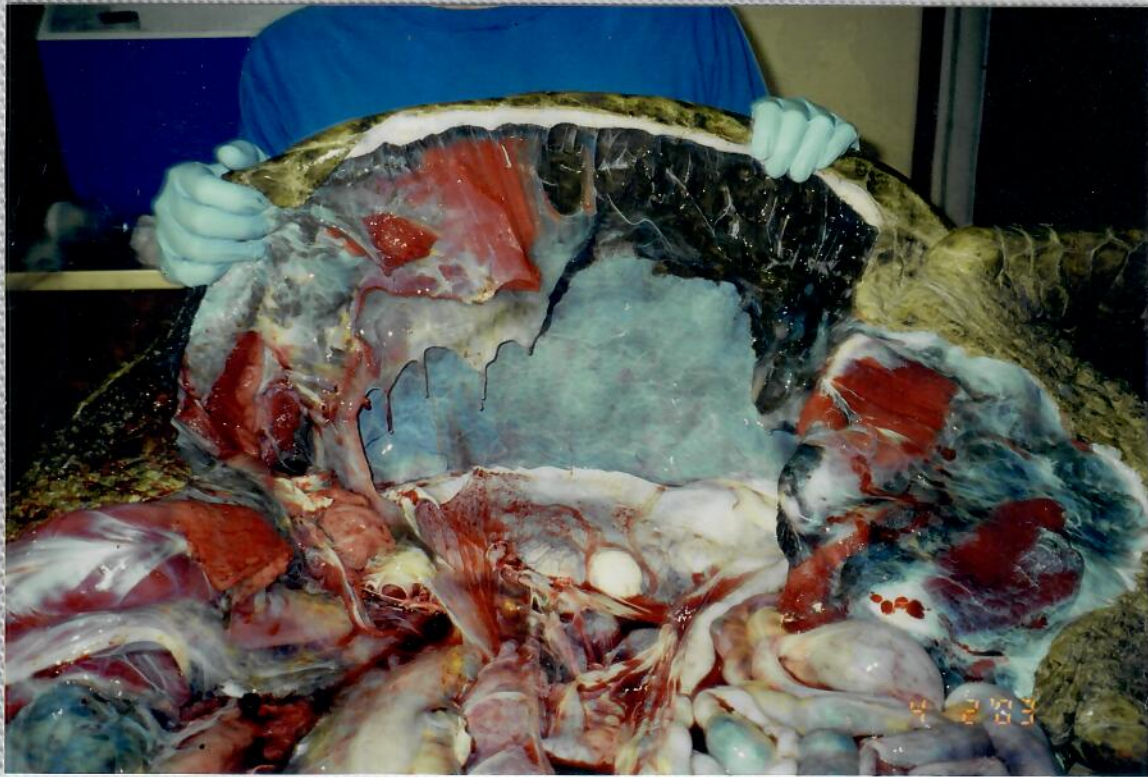

TW Necropsies April 2003

Kiholo ID 5-10-03 Tumored

Punaluu April 9, 2003

SE Graduation

Punaluu April 9, 2003

SE Graduation

TW Necropsies April 2003

Kiholo ID 5-10-03 Tumored

Listen to the Sea • "Lohe ʻŌ Ke Kai" ©

FROM AN ORIGINAL PAINTING BY
HAWAIIAN ARTIST JANET STEWART ©
TEL: (626) 799-6200

LION ENTERPRISES ©
Quality Photo Safe Albums

LE-JS-LTTS

4" X 6" 64 Pockets
E-64 WBL HWN ART