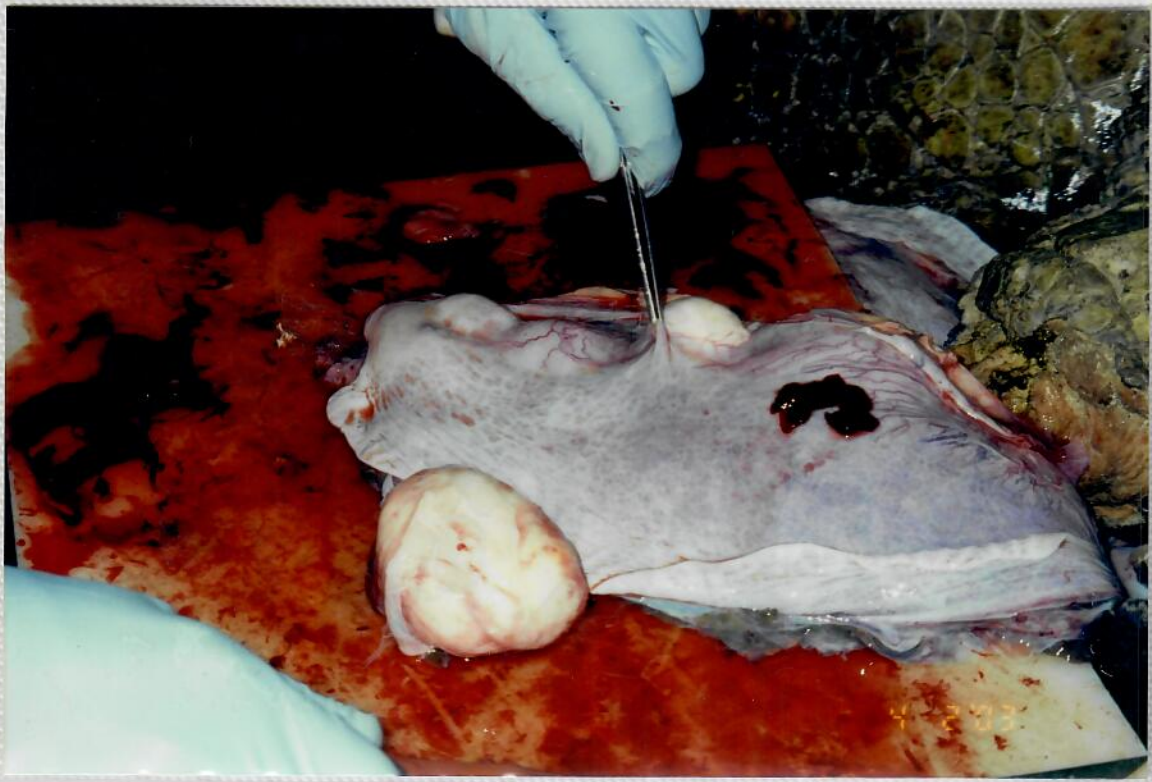

TW Necropsies April 2003

Kiholo ID 5-10-03 Tumored

Punaluu April 9, 2003

SE Graduation

Punaluu April 9, 2003

SE Graduation

TW Necropsies April 2003

Kiholo ID 5-10-03 Tumored

Listen to the Sea • "Lohe ʻŌ Ke Kai" ©

FROM AN ORIGINAL PAINTING BY
HAWAIIAN ARTIST JANET STEWART ©
TEL: (626) 799-6200

LION ENTERPRISES ©
Quality Photo Safe Albums

LE-JS-LTTS

4" X 6" 64 Pockets
E-64 WBL HWN ART