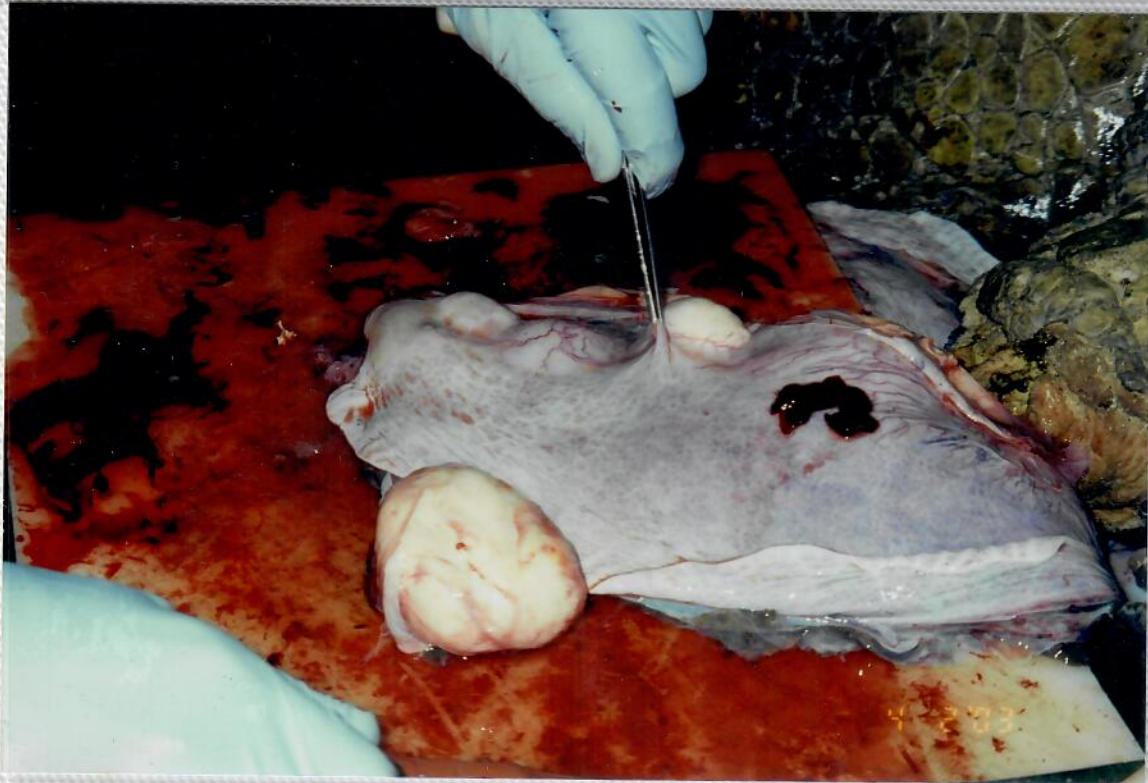

TW Necropsies April 2003

Kiholo ID 5-10-03 Tumored

Punaluu April 9, 2003

SE Graduation

Punaluu April 9, 2003

SE Graduation

TW Necropsies April 2003

Kiholo ID 5-10-03 Tumored

Listen to the Sea • "Lohe ʻŌ Ke Kai" ©

FROM AN ORIGINAL PAINTING BY
HAWAIIAN ARTIST JANET STEWART ©
TEL: (626) 799-6200

LION ENTERPRISES ©
Quality Photo Safe Albums

LE-JS-LTTS

4" X 6" 64 Pockets
E-64 WBL HWN ART