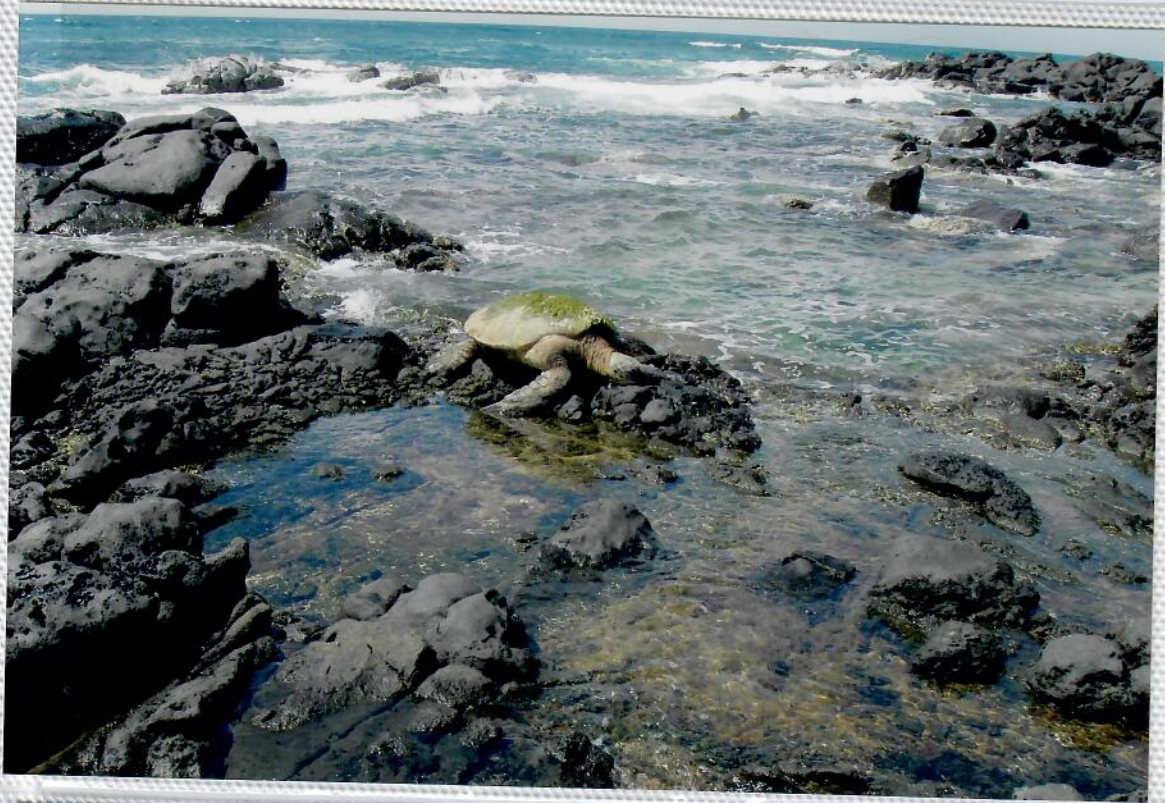

Notes:

2004 LANIAKEA, SLP

007114

04/28/2012

HANAUMA NUGGET  
HONOKOWAI URSULA & PETER  
HONG KONG - SHANGHAI LNR  
2012

**COSTCO**  
1 HOUR PHOTO

Notes:

006330

04/22/2012

**COSTCO**  
1 HOUR PHOTO

The seized live sea turtle was released immediately after seizure to the open sea

ALBUM MADE IN MALAYSIA