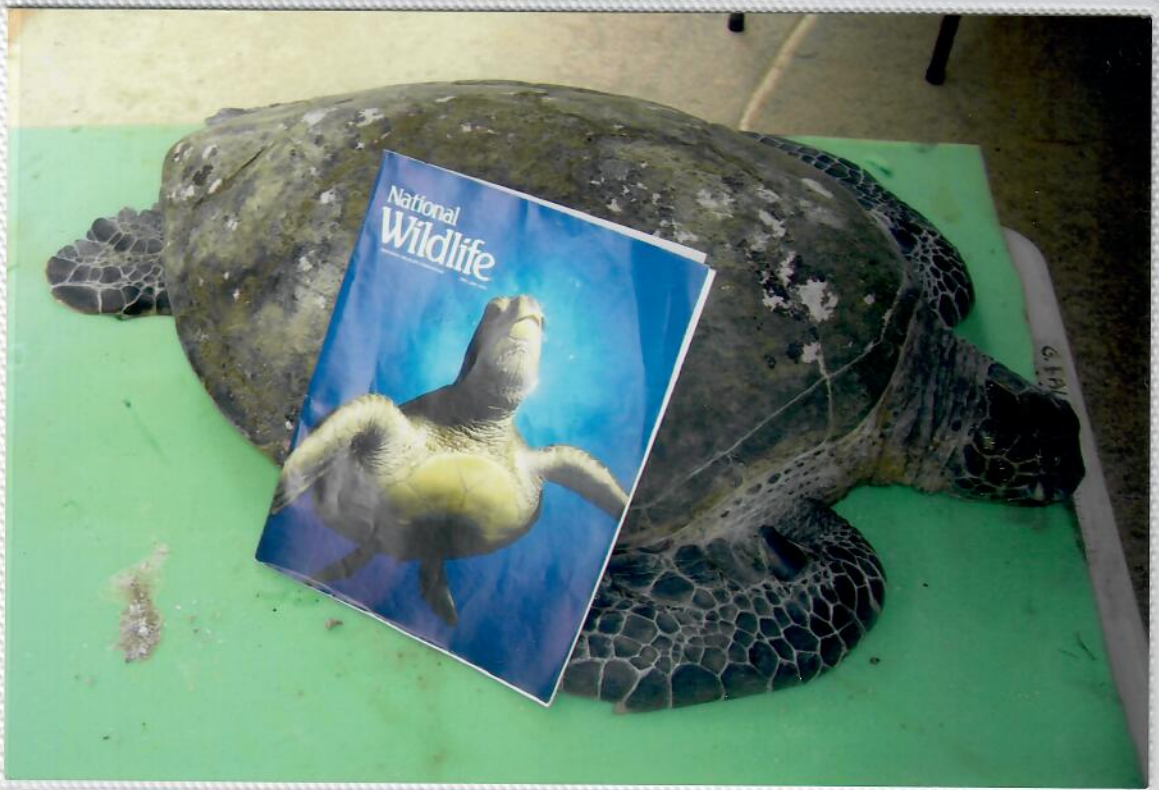

Notes:

2004 LANIAKEA, SLP

007114

04/28/2012

HANAUMA NUGGET  
HONOKOWAI URSULA & PETER  
HONG KONG - SHANGHAI LNR  
2012

**COSTCO**  
1 HOUR PHOTO

Notes:

006330

04/22/2012

**COSTCO**  
1 HOUR PHOTO

The seized live sea turtle was released immediately after seizure to the open sea

ALBUM MADE IN MALAYSIA