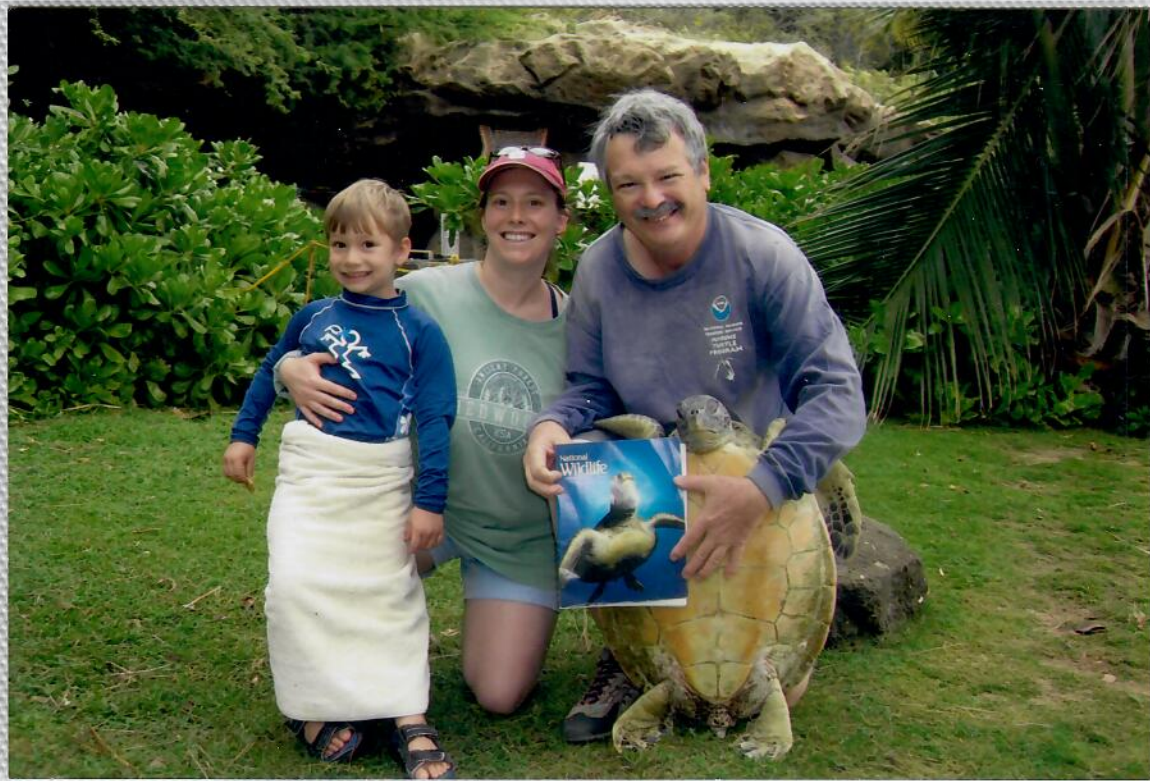

Notes:

2004 LANIAKEA, SLP

007114

04/28/2012

HANAUMA NUGGET  
HONOKOWAI URSULA & PETER  
HONG KONG - SHANGHAI LNR  
2012

**COSTCO**  
1 HOUR PHOTO

Notes:

006330

04/22/2012

**COSTCO**  
1 HOUR PHOTO

The seized live sea turtle was released immediately after seizure to the open sea

ALBUM MADE IN MALAYSIA