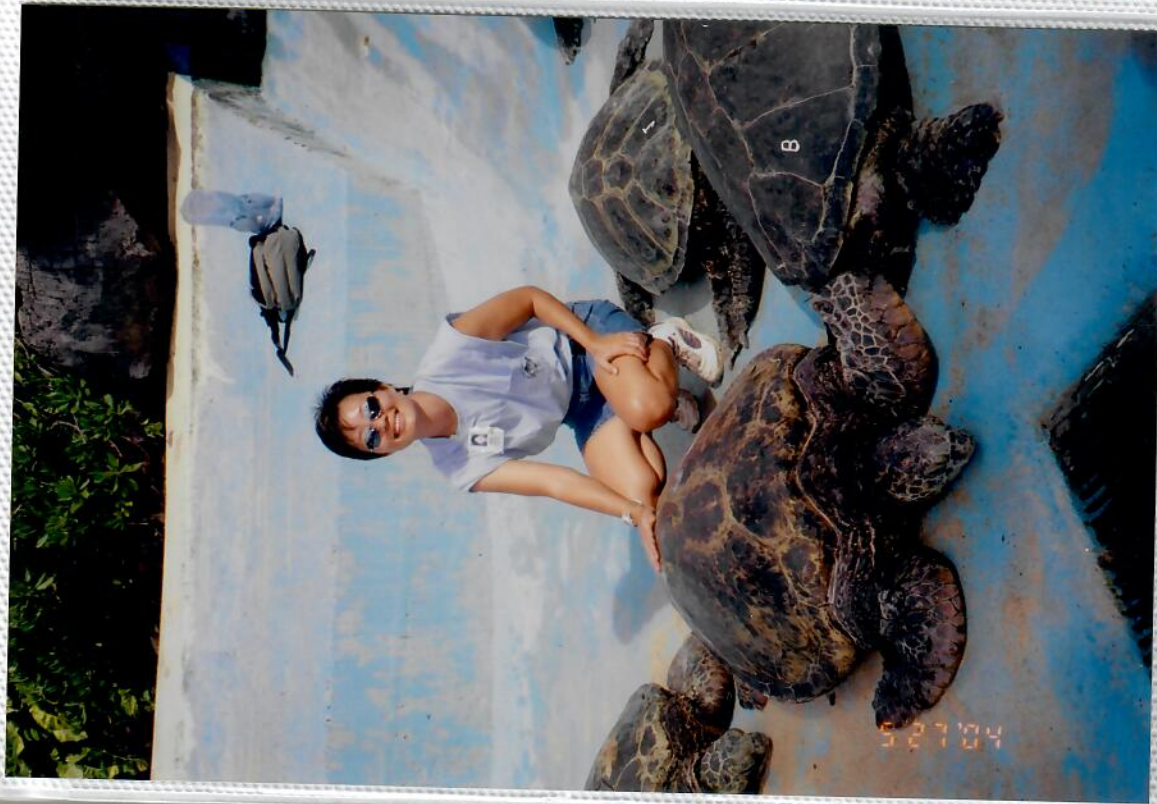

Notes:

2004 LANIAKEA, SLP

007114

04/28/2012

HANAUMA NUGGET  
HONOKOWAI URSULA & PETER  
HONG KONG - SHANGHAI LNR  
2012

**COSTCO**  
1 HOUR PHOTO

Notes:

006330

04/22/2012

**COSTCO**  
1 HOUR PHOTO

The seized live sea turtle was released immediately after seizure to the open sea

ALBUM MADE IN MALAYSIA