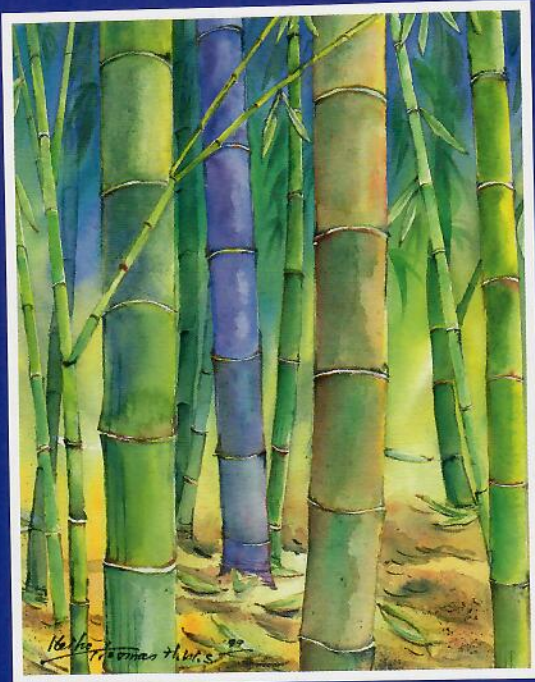

SEATURTLE CAM 2004
F.S.

Helen Thomas H.M.S. '99

"Bamboo Forest"

From an original painting by
Hawaiian Artist Keiko Thomas ©

LION ENTERPRISES ©
Quality Photo Safe Albums

LE-KT-BF

◆ 4" x 6" 32 pockets
2F207 Hwn ART
0 98332 51263 6
PRINTED IN HAWAII