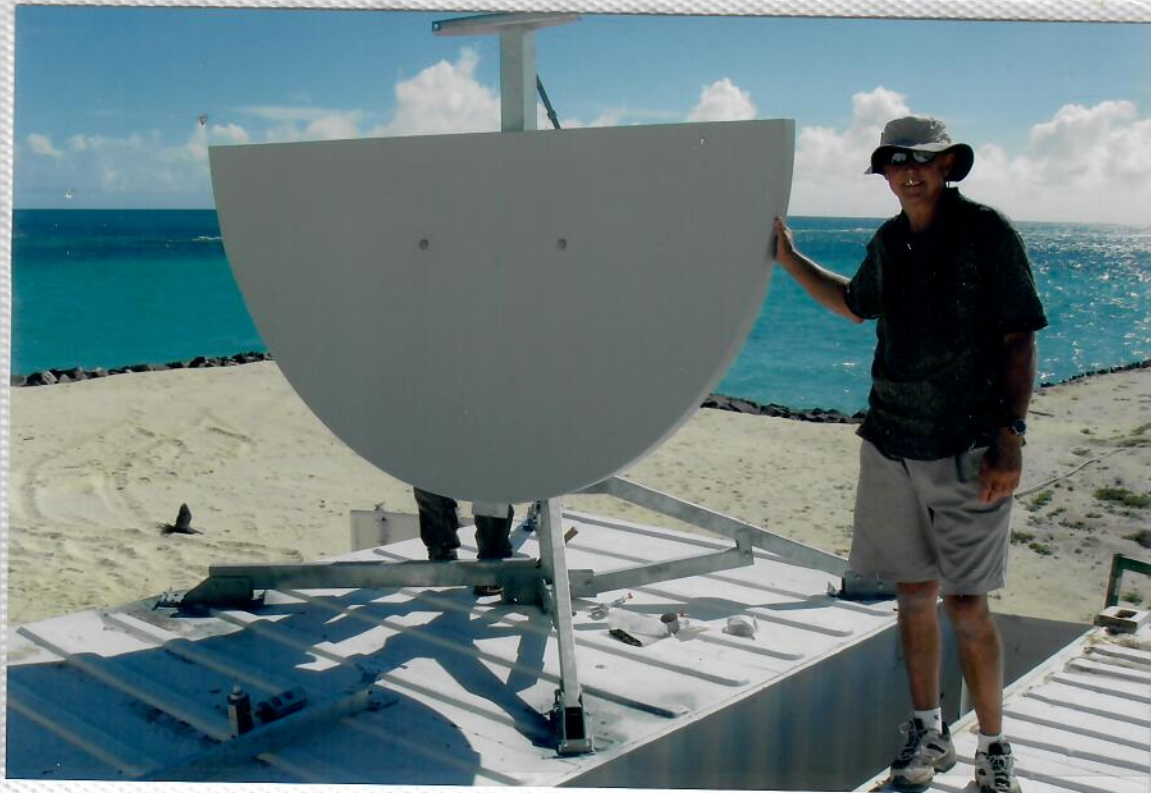

SEATURTLE CAM 2004
F.S.

Helen Thomas H.M.S. '99

"Bamboo Forest"

From an original painting by
Hawaiian Artist Keiko Thomas ©

LION ENTERPRISES ©
Quality Photo Safe Albums

LE-KT-BF

◆ 4" x 6" 32 pockets
2F207 Hwn ART
0 98332 51263 6
PRINTED IN HAWAII