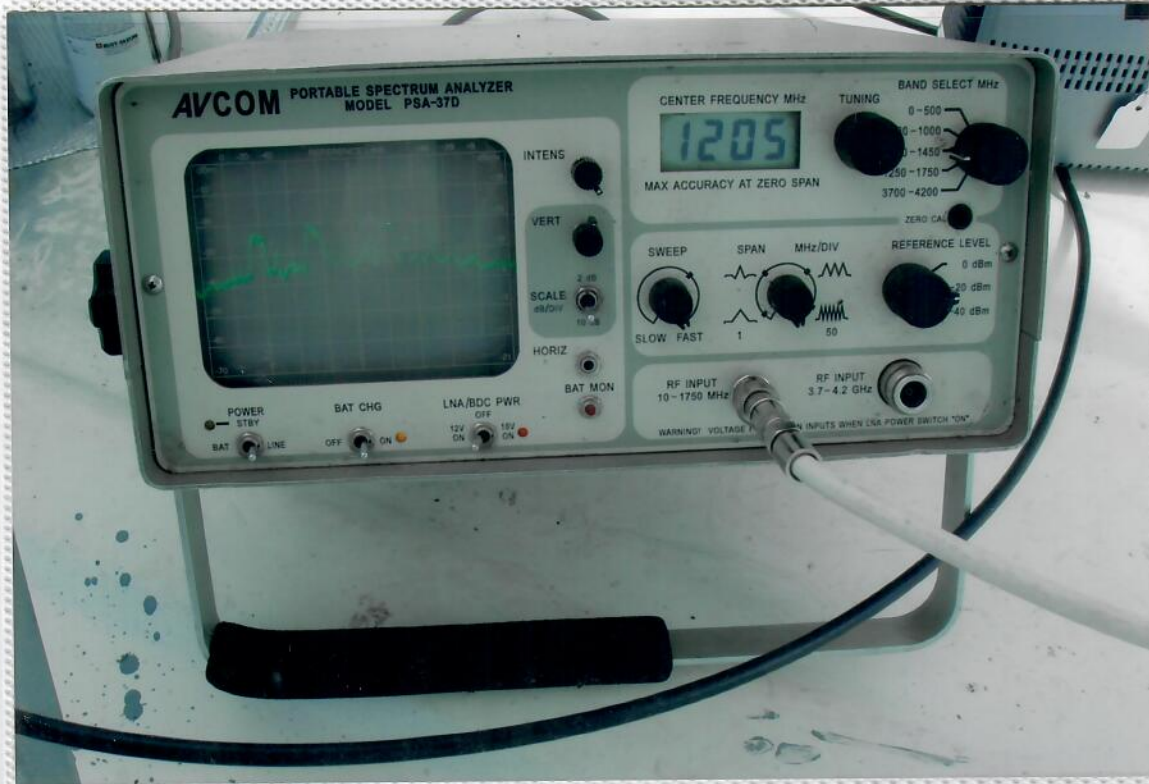

SEATURTLE CAM 2004
F.S.

Helen Thomas H.M.S. '99

"Bamboo Forest"

From an original painting by
Hawaiian Artist Keiko Thomas ©

LION ENTERPRISES ©
Quality Photo Safe Albums

LE-KT-BF

◆ 4" x 6" 32 pockets
2F207 Hwn ART
0 98332 51263 6
PRINTED IN HAWAII