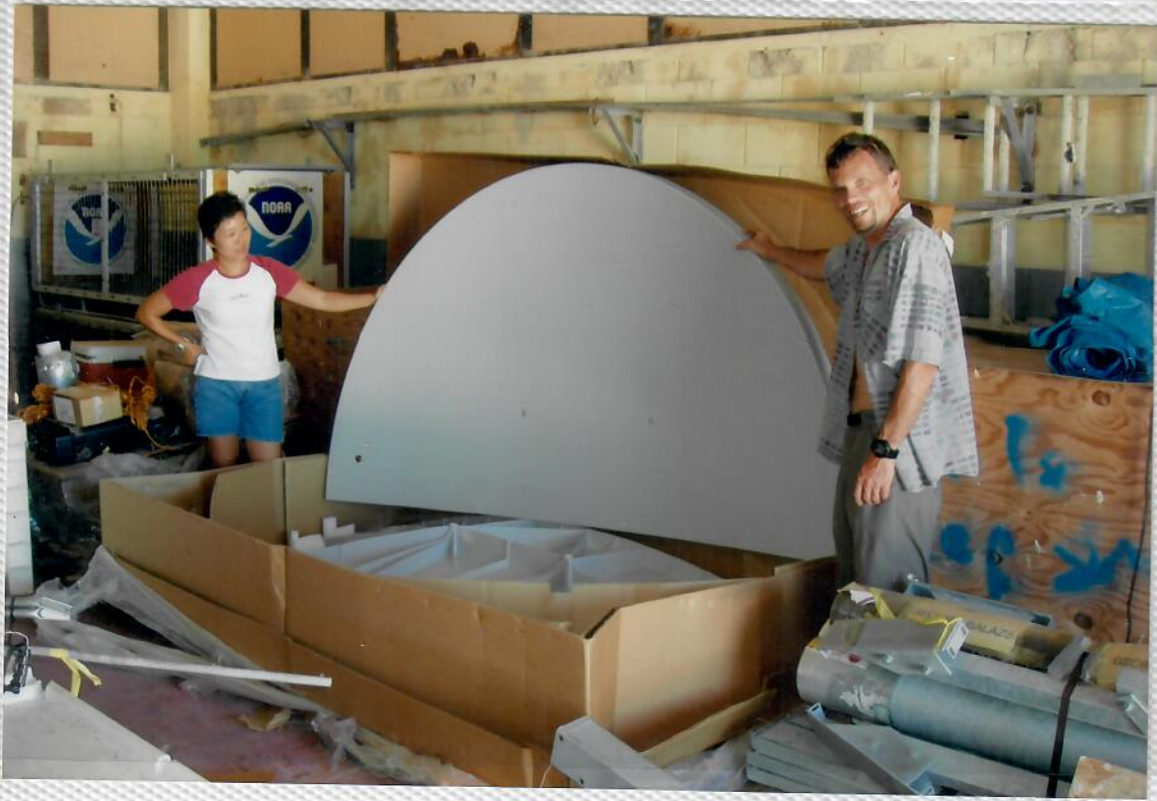

SEATURTLE CAM 2004
F.S.

Helen Thomas H.M.S. '99

"Bamboo Forest"

From an original painting by
Hawaiian Artist Keiko Thomas ©

LION ENTERPRISES ©
Quality Photo Safe Albums

LE-KT-BF

◆ 4" x 6" 32 pockets
2F207 Hwn ART
0 98332 51263 6
PRINTED IN HAWAII