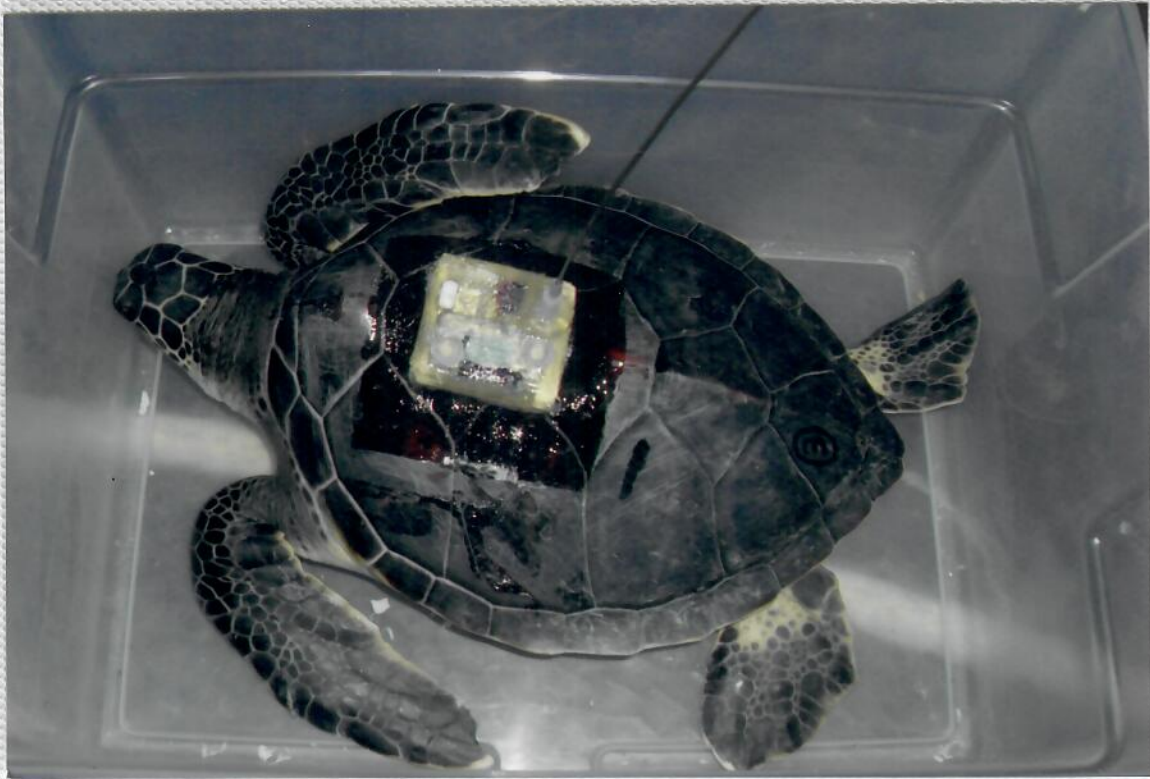

2009

186 J EWA
LANIAKEA LH
PNPA

Photo Album

2008

Aloha Spirit
required here. If you
can't share it today
please visit us some
other time.
Mahalo!

Notes:

006066

05/11/2009

ORDER PRINTS

Prints and Photo Gifts

Order Print.jpg

PASSPORT & ID photos

Passport Print.jpg

COSTCO
 1 HOUR PHOTO

Holds up to 48
4" x 6" photos

BETTER
OFFICE PRODUCTS®
CHATS WORTH, CA 91311