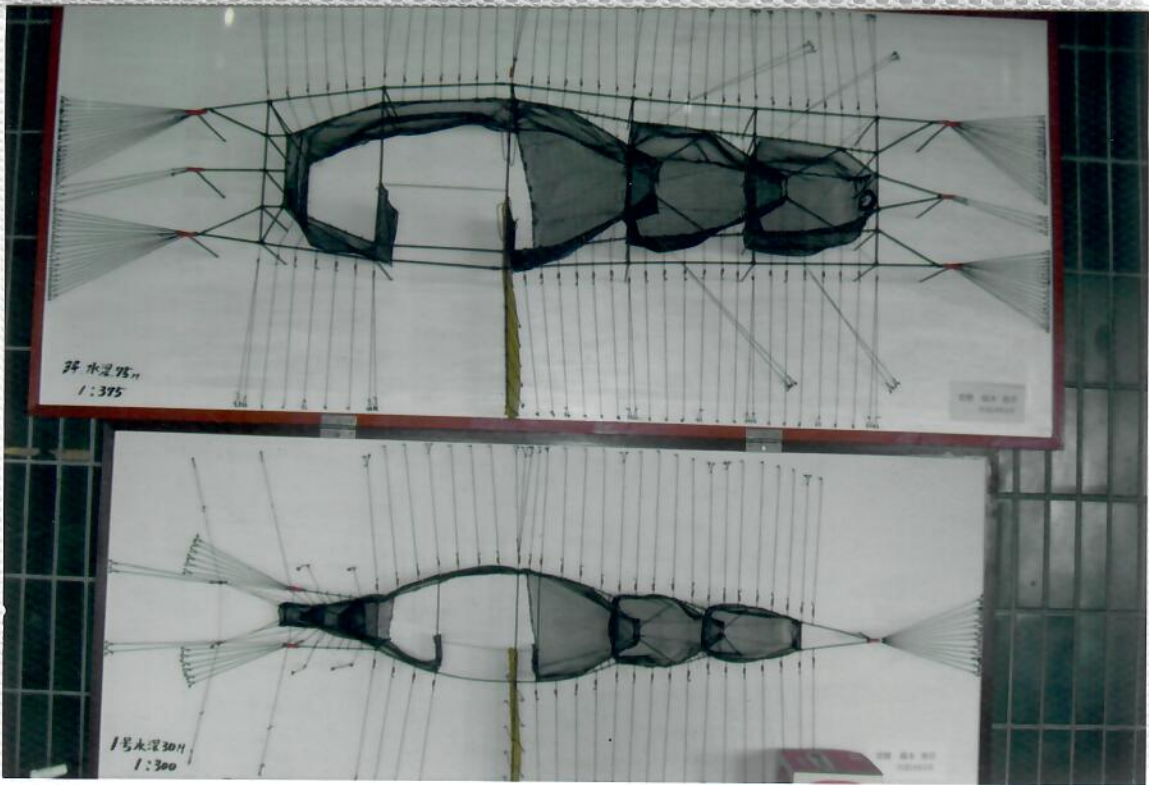

2009

186 J EWA
LANIAKEA LH
PNPA

Photo Album

2008

Aloha Spirit
required here. If you
can't share it today
please visit us some
other time.
Mahalo!

Notes:

006066

05/11/2009

ORDER PRINTS

Prints and Photo Gifts

Order Print.jpg

PASSPORT & ID photos

Passport Print.jpg

COSTCO
 1 HOUR PHOTO

Holds up to 48
4" x 6" photos

BETTER
OFFICE PRODUCTS®
CHATS WORTH, CA 91311