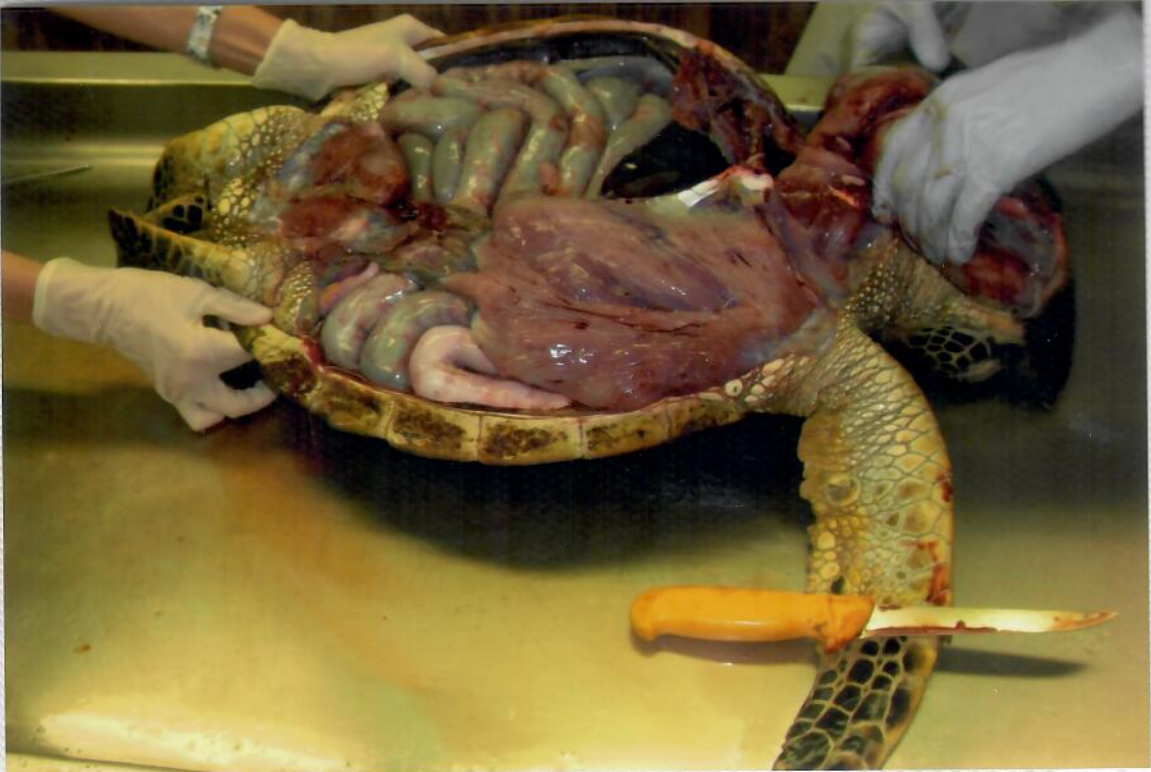

MISCELLANEOUS REPAIR - NECESSITIES

Photo Album

Notes:

003165

05/02/2009

COSTCO
1 HOUR PHOTO

Nouvelle Calédonie
Ile des Pins