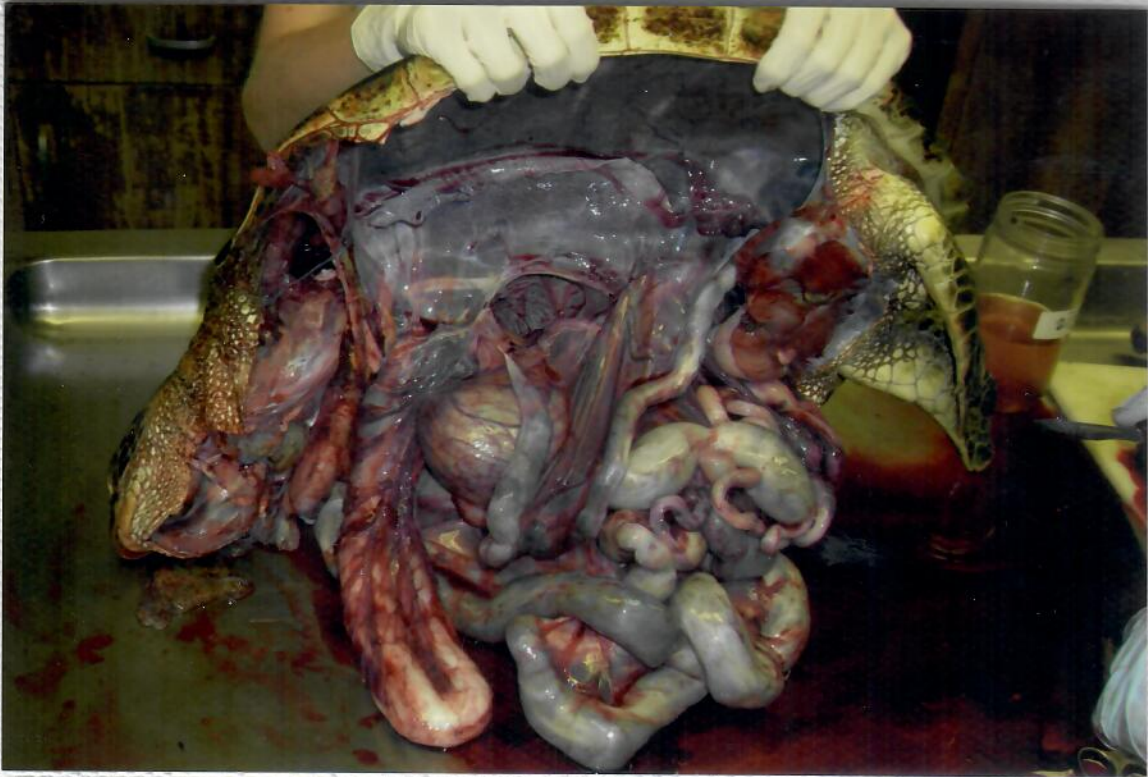

MISCELLANEOUS REPAIR - NECESSITIES

Photo Album

Notes:

003165

05/02/2009

COSTCO
1 HOUR PHOTO

Nouvelle Calédonie
Ile des Pins