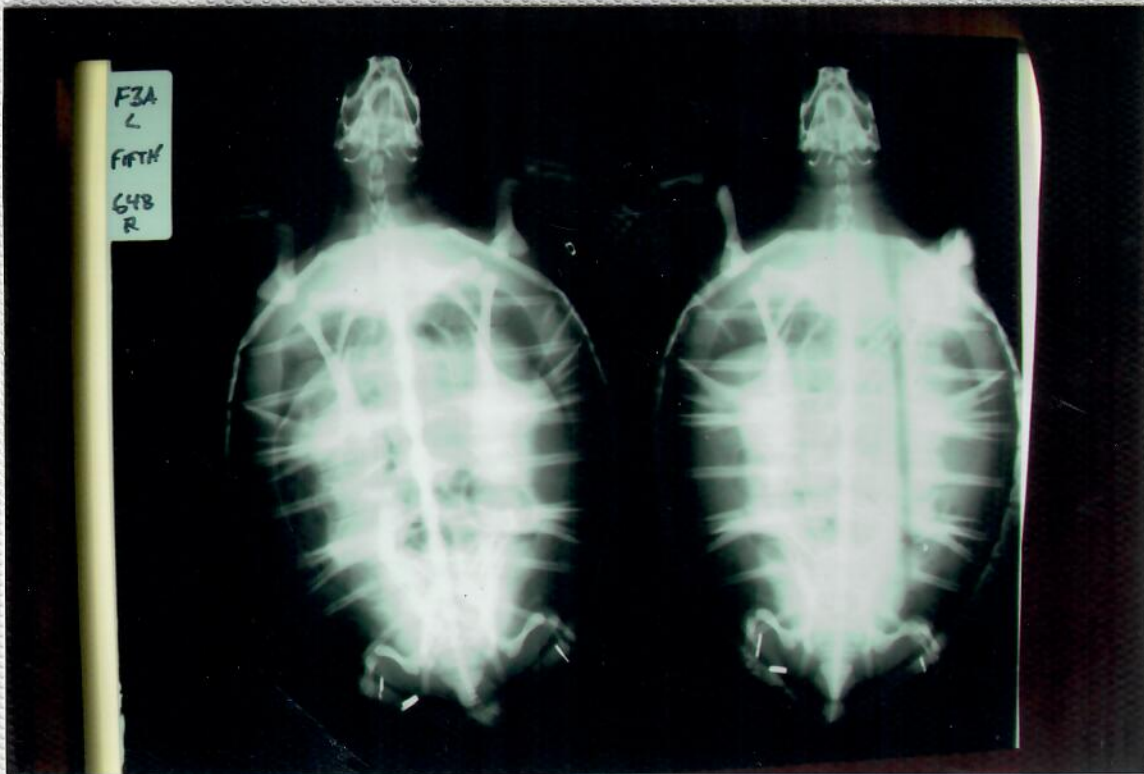

MISCELLANEOUS REPAIR - NECESSITIES

Photo Album

Notes:

003165

05/02/2009

COSTCO
1 HOUR PHOTO

Nouvelle Calédonie
Ile des Pins