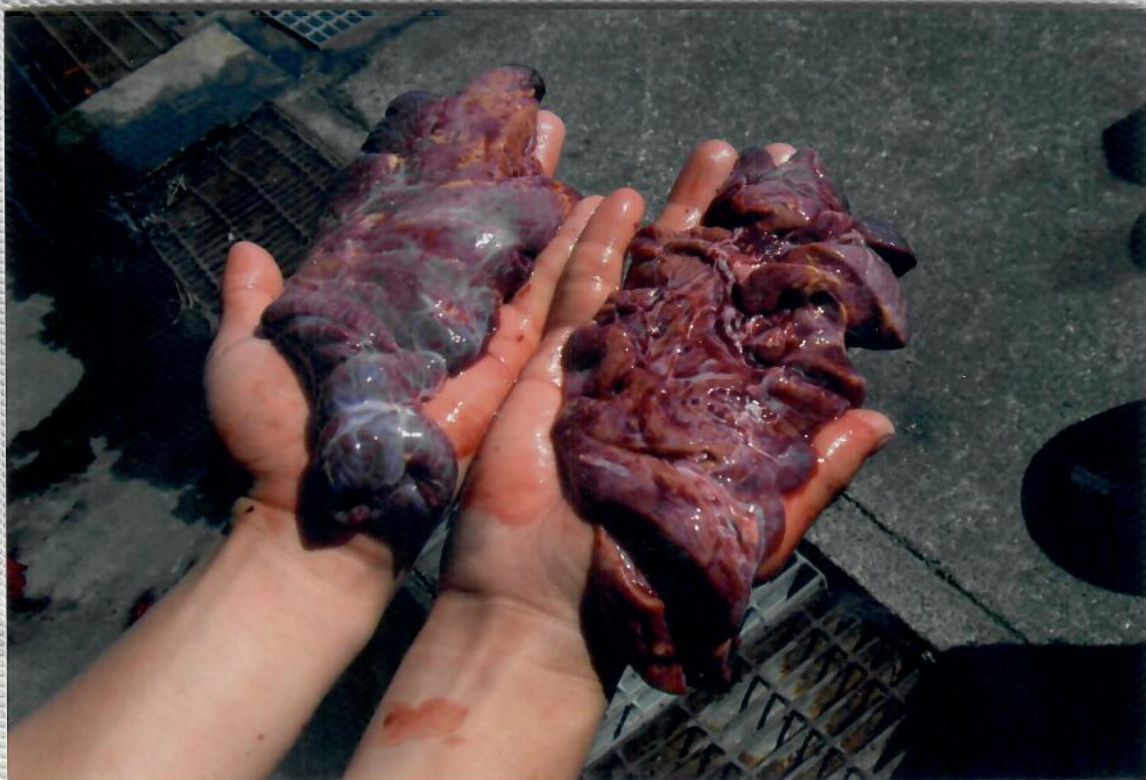

MISCELLANEOUS REPAIR - NECESSITIES

Photo Album

Notes:

003165

05/02/2009

COSTCO
1 HOUR PHOTO

Nouvelle Calédonie
Ile des Pins