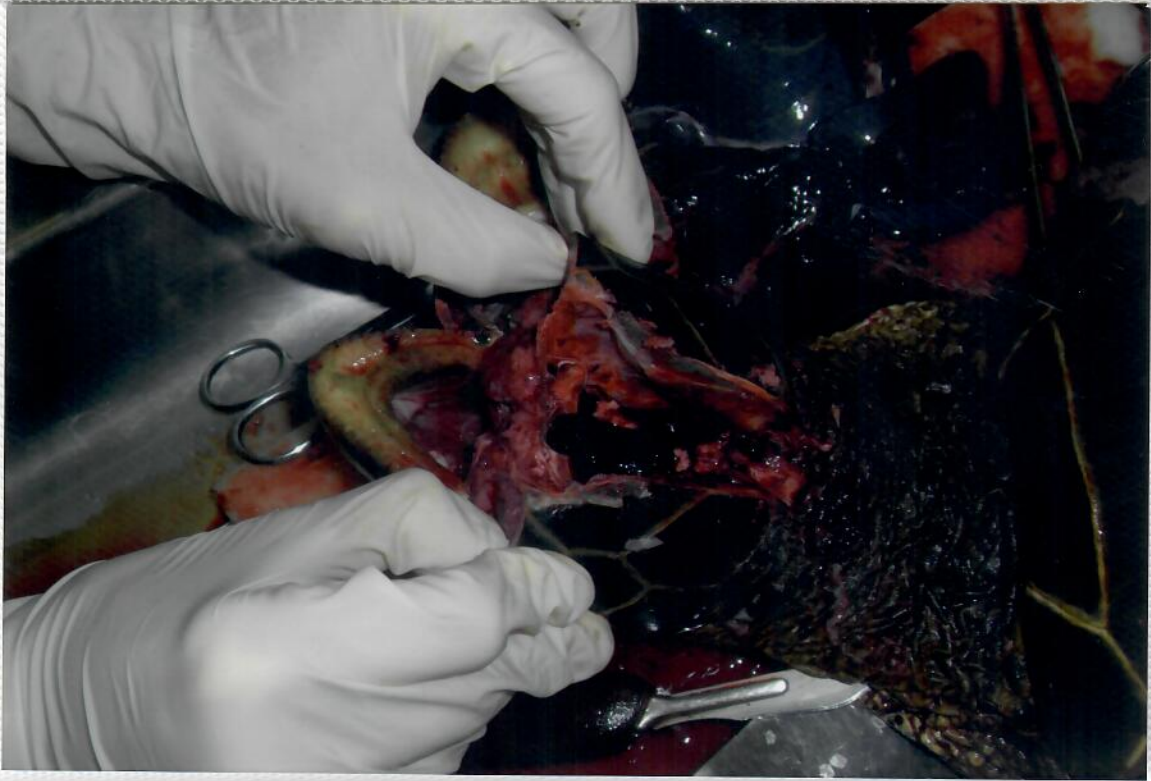

MISCELLANEOUS REPAIR - NECESSITIES

Photo Album

Notes:

003165

05/02/2009

COSTCO
1 HOUR PHOTO

Nouvelle Calédonie
Ile des Pins