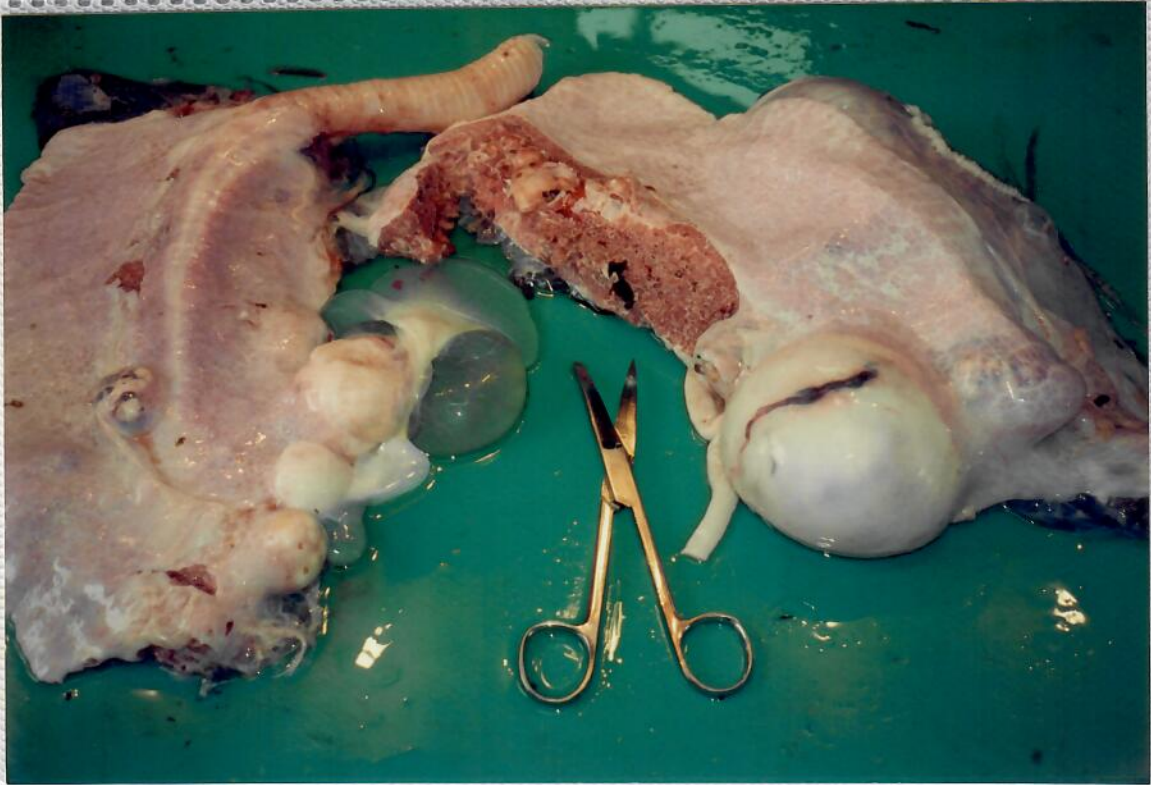

MISCELLANEOUS REPAIR - NECESSITIES

Photo Album

Notes:

003165

05/02/2009

COSTCO
1 HOUR PHOTO

Nouvelle Calédonie
Ile des Pins