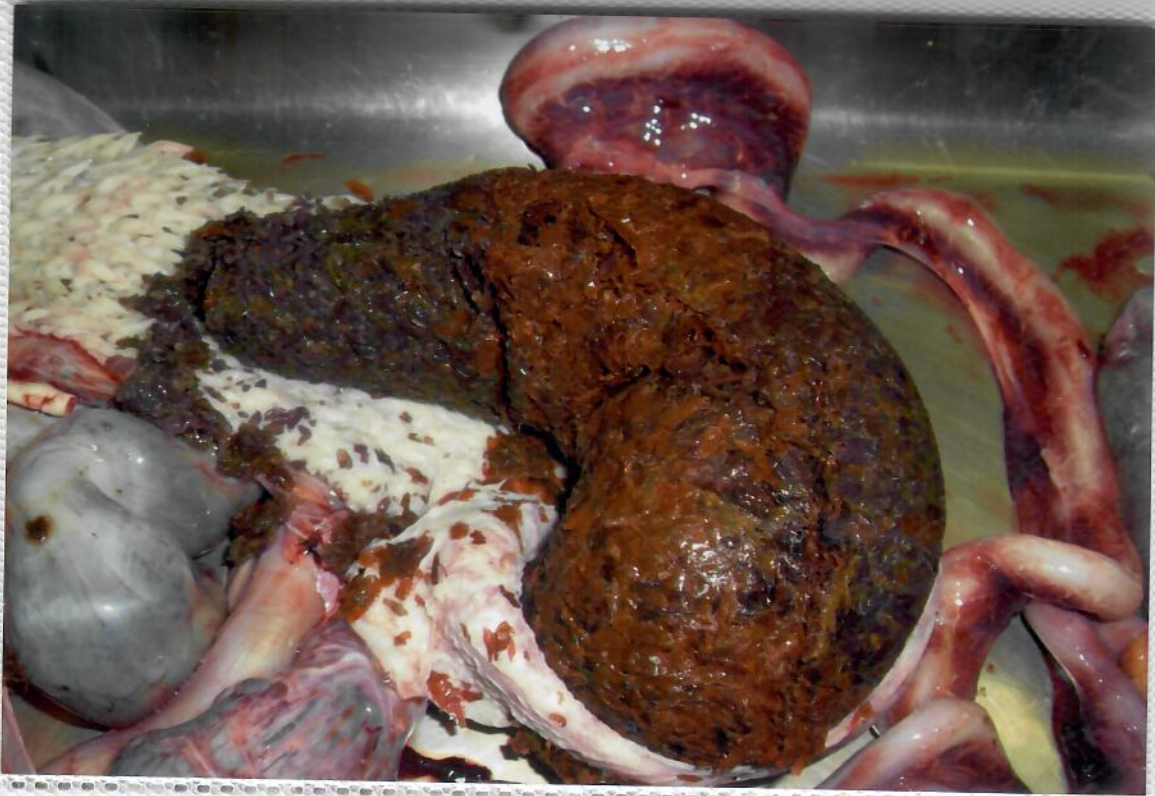

MISCELLANEOUS REPAIR - NECESSITIES

Photo Album

Notes:

003165

05/02/2009

COSTCO
1 HOUR PHOTO

Nouvelle Calédonie
Ile des Pins