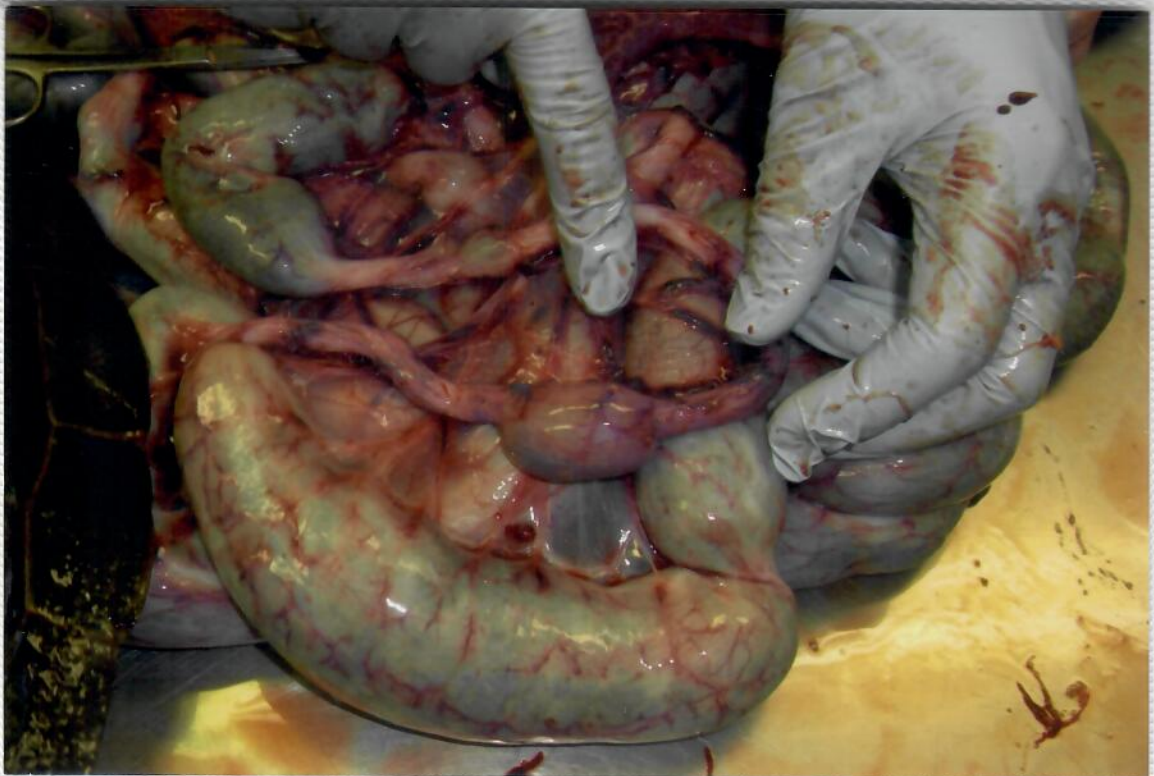

MISCELLANEOUS REPAIR - NECESSITIES

Photo Album

Notes:

003165

05/02/2009

COSTCO
1 HOUR PHOTO

Nouvelle Calédonie
Ile des Pins