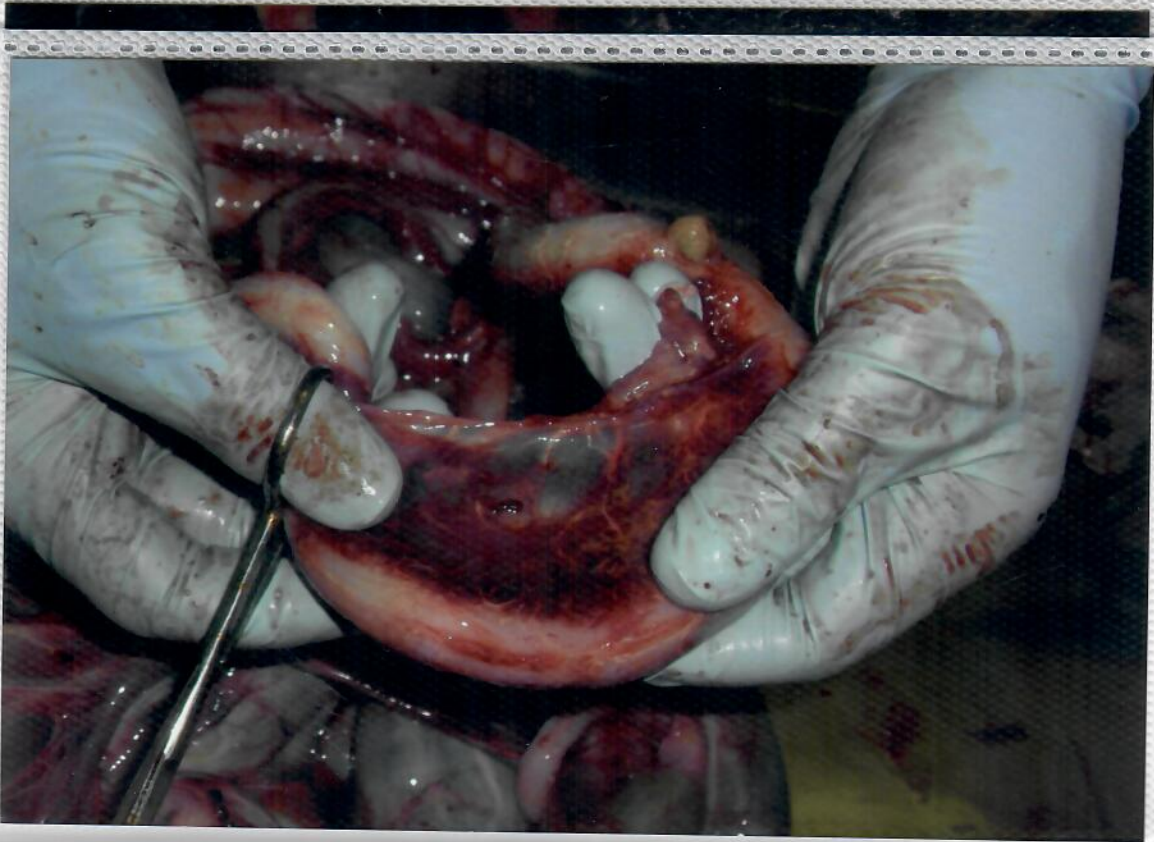

MISCELLANEOUS REPAIR - NECESSITIES

Photo Album

Notes:

003165

05/02/2009

COSTCO
1 HOUR PHOTO

Nouvelle Calédonie
Ile des Pins