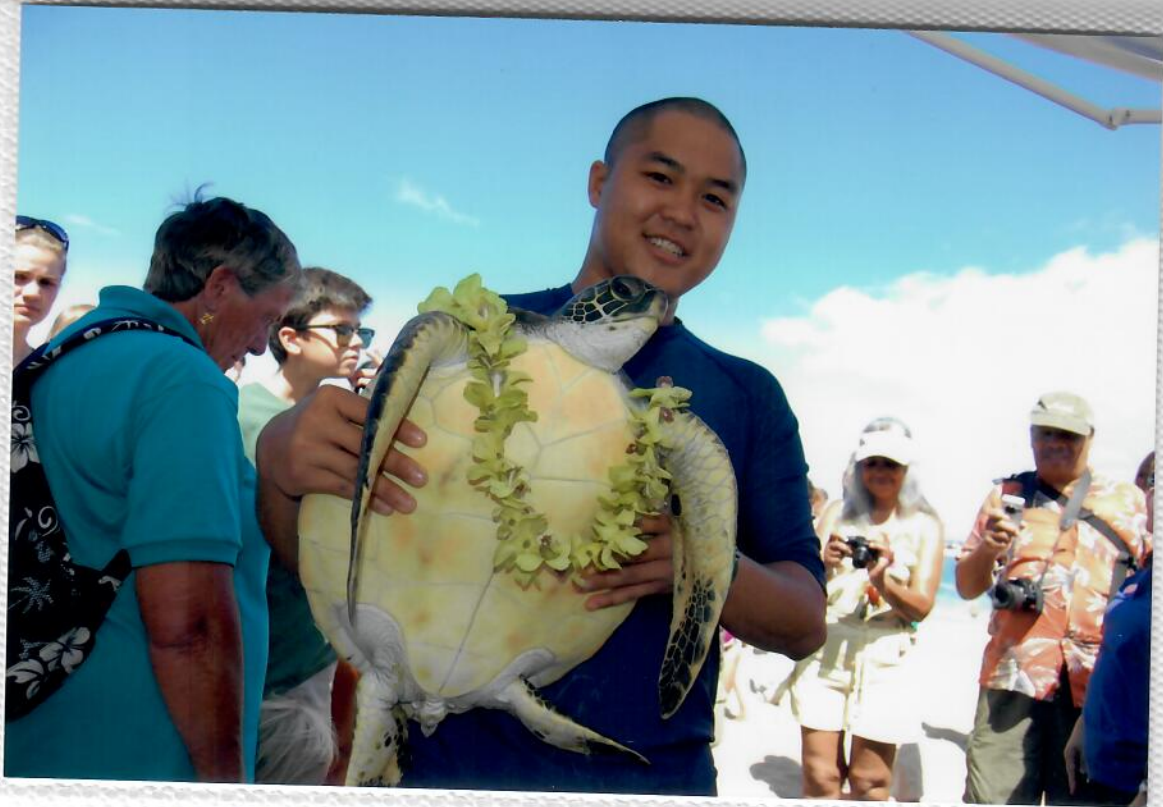

150W + 100H + 110B

Photo Album

Notes:

004543

08/30/2011

Sunday, May 23, at
Waipua Beach Park
nest

May 23, at
Waipua Beach Park
nest

Sunday, May 23, 04
Wahialeale Park
Crown

Sunday, May 23, 04
Wahialeale Park
Crown

Holds up to 48
4" x 6" photos

BETTER
OFFICE PRODUCTS®
CHATSWORTH, CA 91311