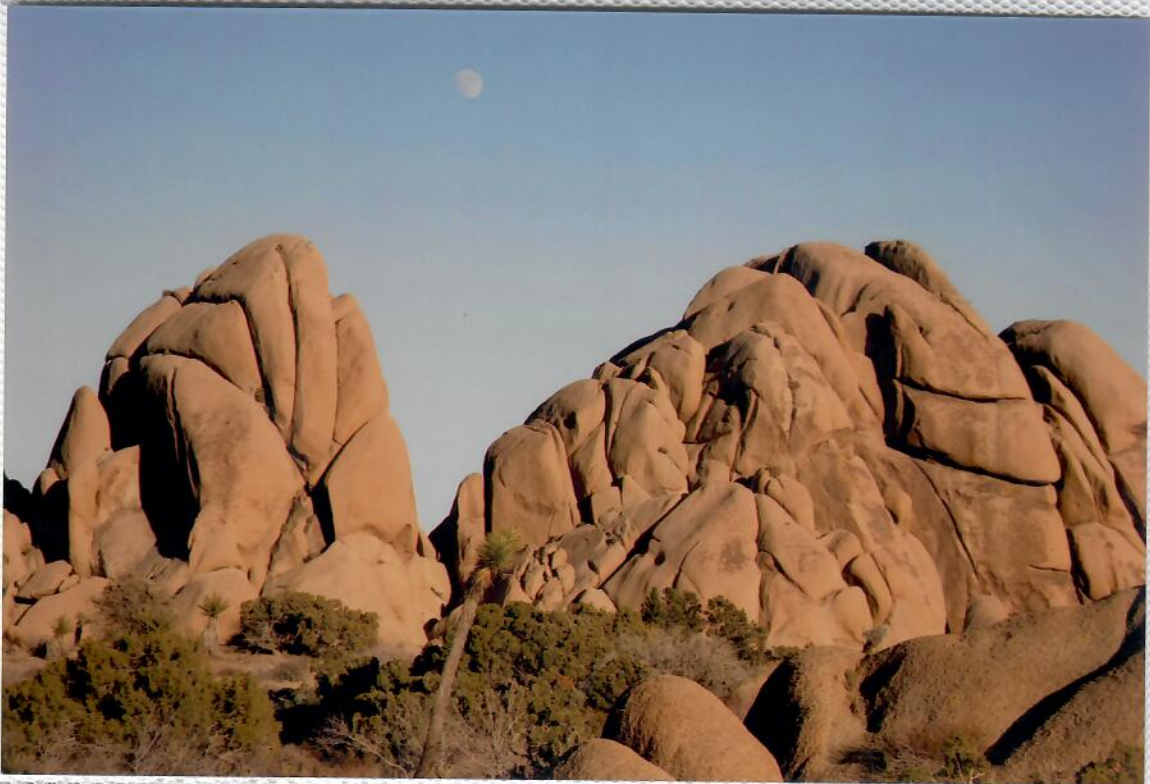

# YUCCA VALLEY

Photo Album

by itself, you  
the universe.

The loggerhead  
shrike skewers its  
prey on a Joshua  
tree spine.

LOGGERHEAD SHRIKE  
w/ SKEWERED LIZARD