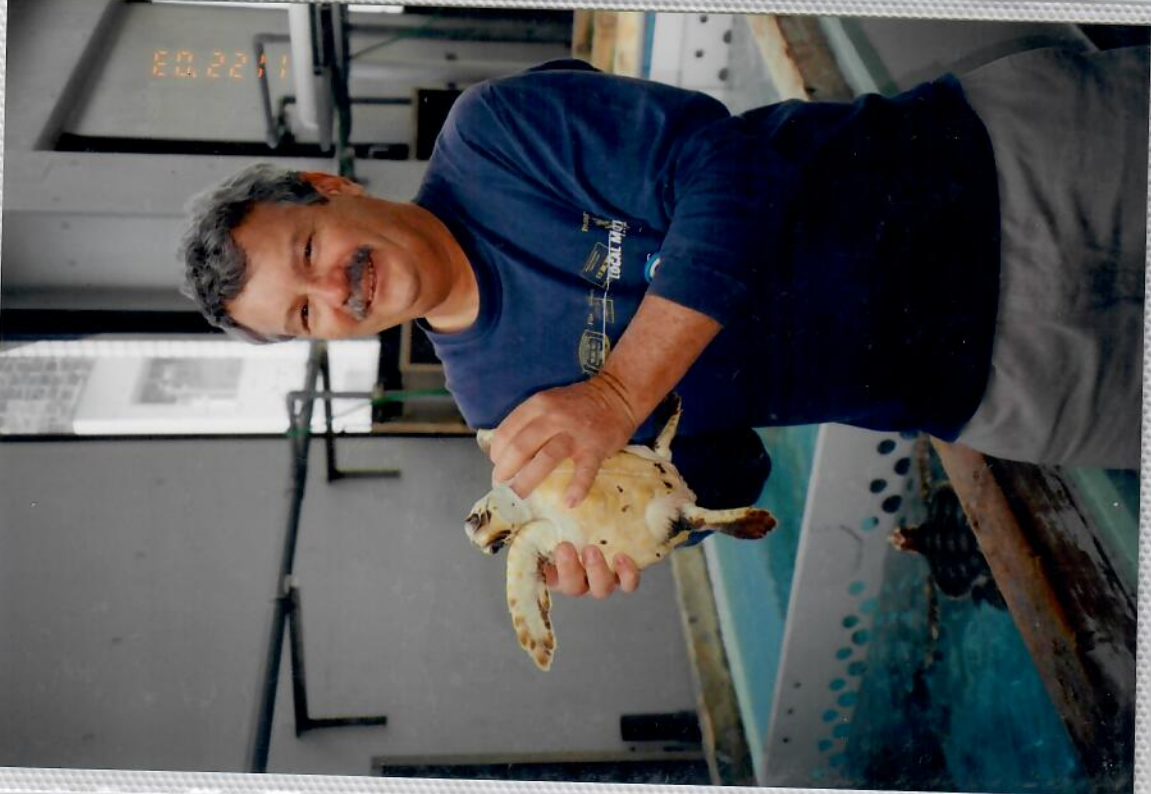

PORT OF NAGOYA PUBLIC AQUARIUM

20-30 NOVEMBER 2003

LOGGERHEAD SATELLITE TAGGING-2

LOGGERHEAD SATELLITE TAGGING-2

PORT OF NAGOYA PUBLIC AQUARIUM

20-30 NOVEMBER 2003

LION ENTER  
Quality Photo S

ets  
ART  
5 1 3  
T  
YSIA