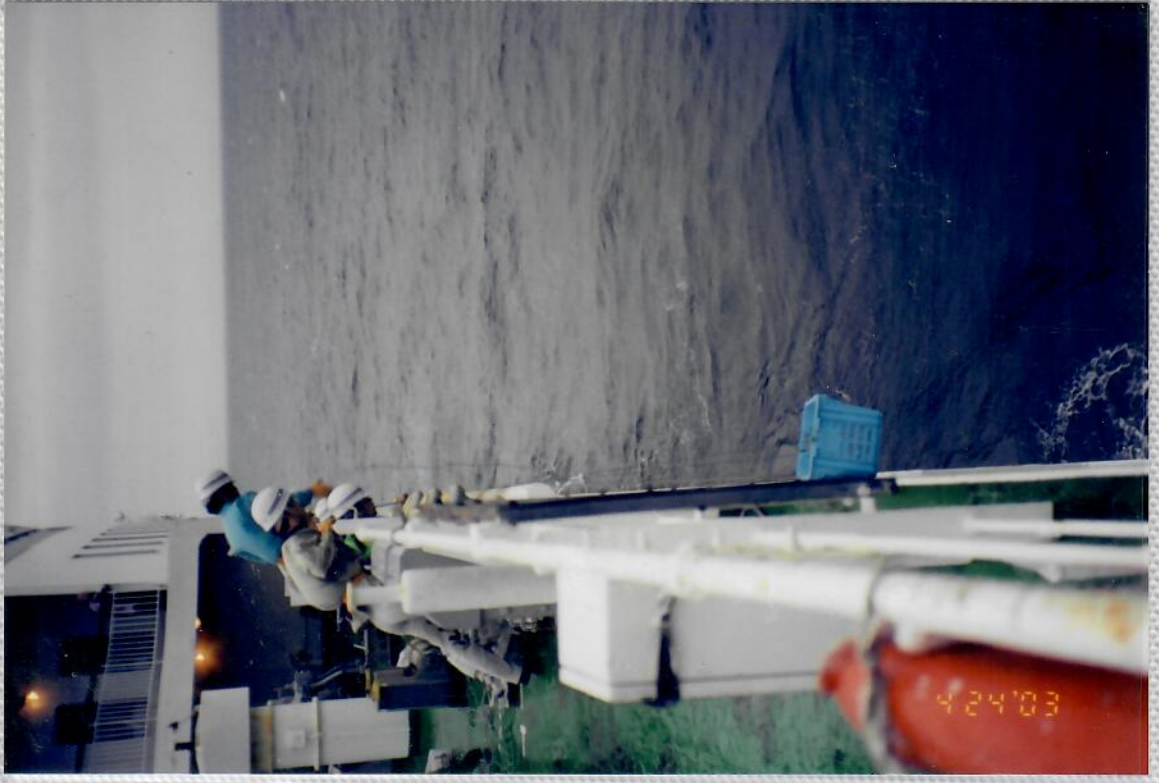

PORT OF NAGOYA PUBLIC AQUARIUM

20-30 NOVEMBER 2003

LOGGERHEAD SATELLITE TAGGING-2

LOGGERHEAD SATELLITE TAGGING-2

PORT OF NAGOYA PUBLIC AQUARIUM

20-30 NOVEMBER 2003

LION ENTER  
Quality Photo S

ets  
ART  
5 1 3  
T  
YSIA