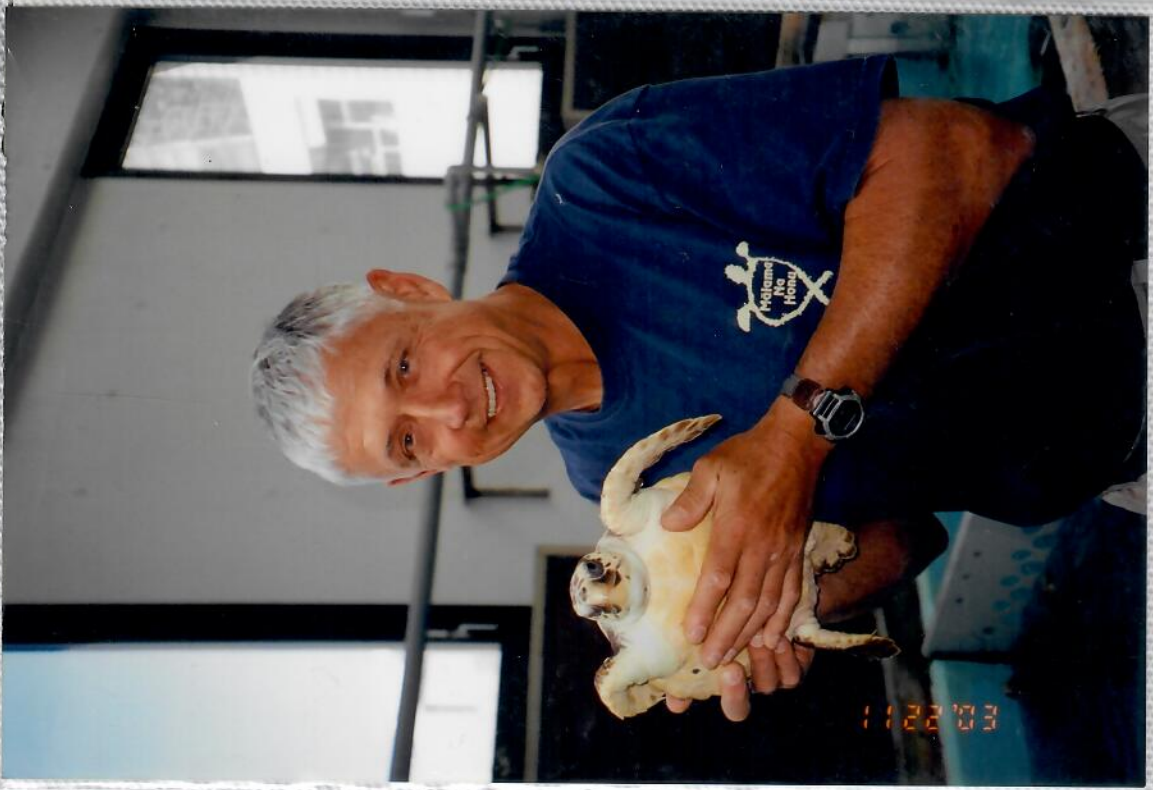

PORT OF NAGOYA PUBLIC AQUARIUM

20-30 NOVEMBER 2003

LOGGERHEAD SATELLITE TAGGING-2

LOGGERHEAD SATELLITE TAGGING-2

PORT OF NAGOYA PUBLIC AQUARIUM

20-30 NOVEMBER 2003

LION ENTER  
Quality Photo S

ets  
ART  
5 1 3  
T  
YSIA