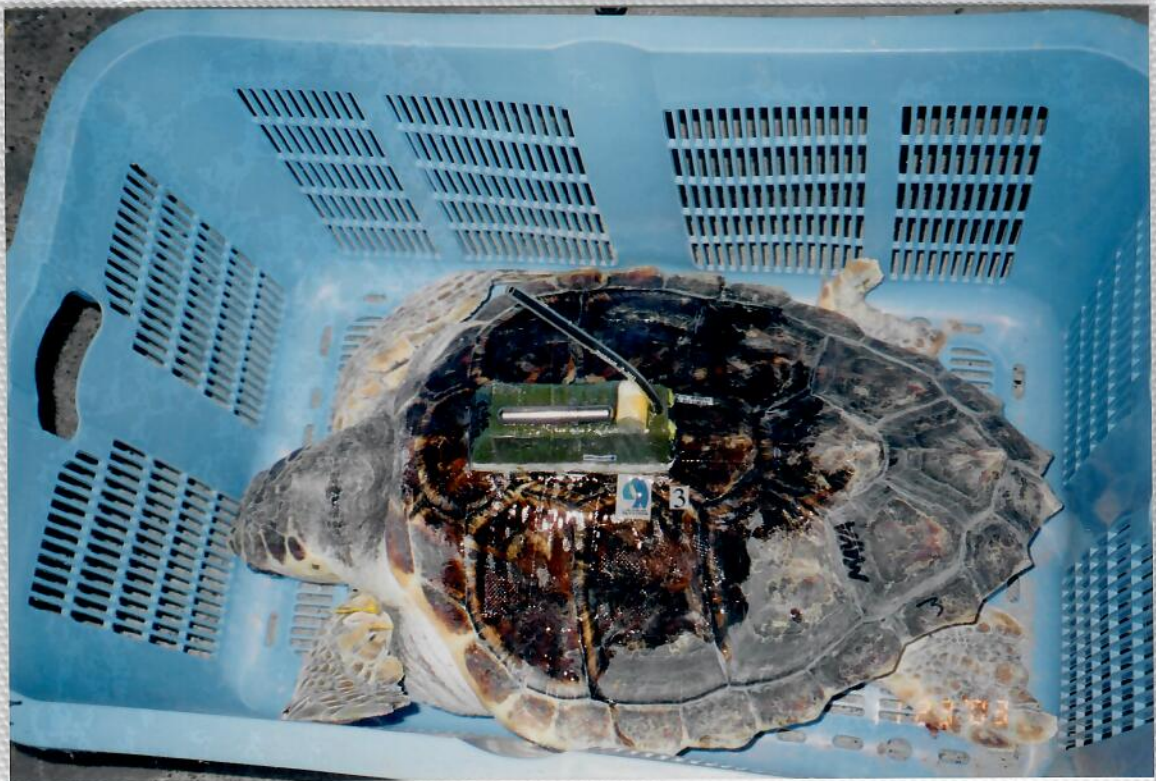

PORT OF NAGOYA PUBLIC AQUARIUM

20-30 NOVEMBER 2003

LOGGERHEAD SATELLITE TAGGING-2

LOGGERHEAD SATELLITE TAGGING-2

PORT OF NAGOYA PUBLIC AQUARIUM

20-30 NOVEMBER 2003

LION ENTER  
Quality Photo S

ets  
ART  
5 1 3  
T  
YSIA