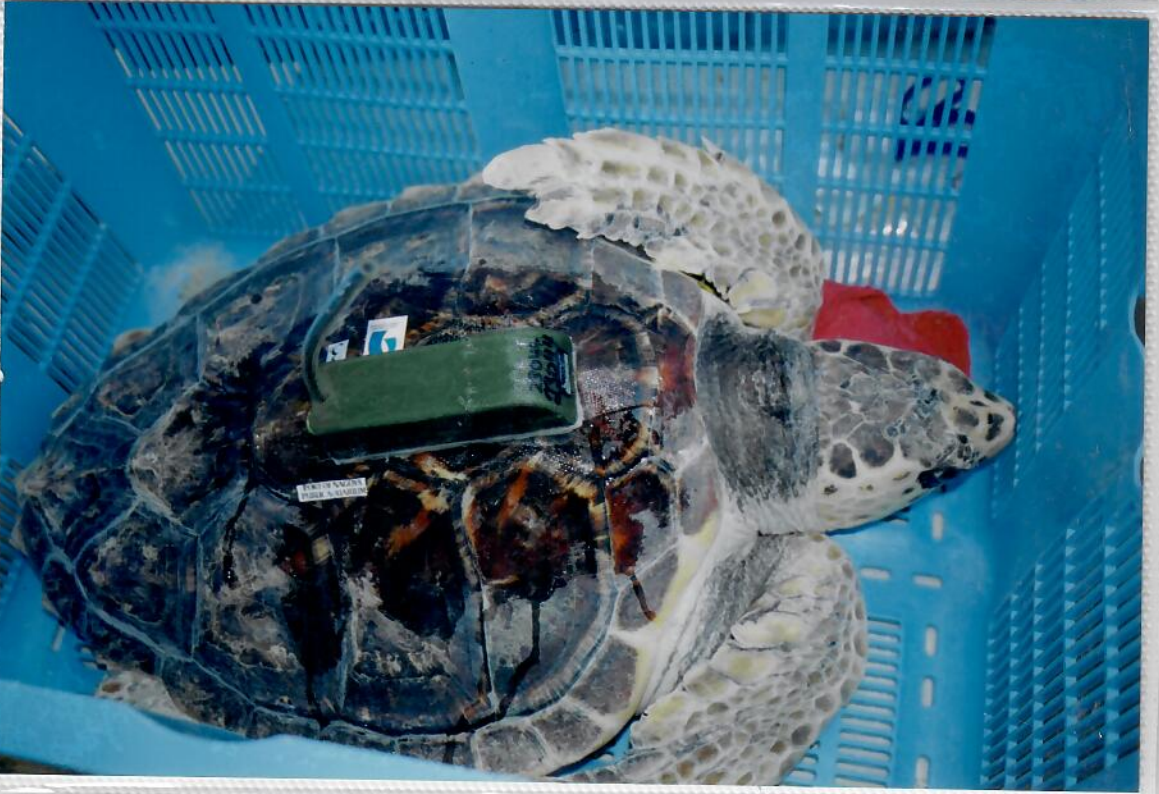

PORT OF NAGOYA PUBLIC AQUARIUM

20-30 NOVEMBER 2003

LOGGERHEAD SATELLITE TAGGING

LOGGERHEAD SATELLITE TAGGING PORT OF NAGOYA PUBLIC AQUARIUM

20-30 NOVEMBER 2003

lyn cheng

LION ENTER
Quality Photo S

ets
ART
3
YSIA