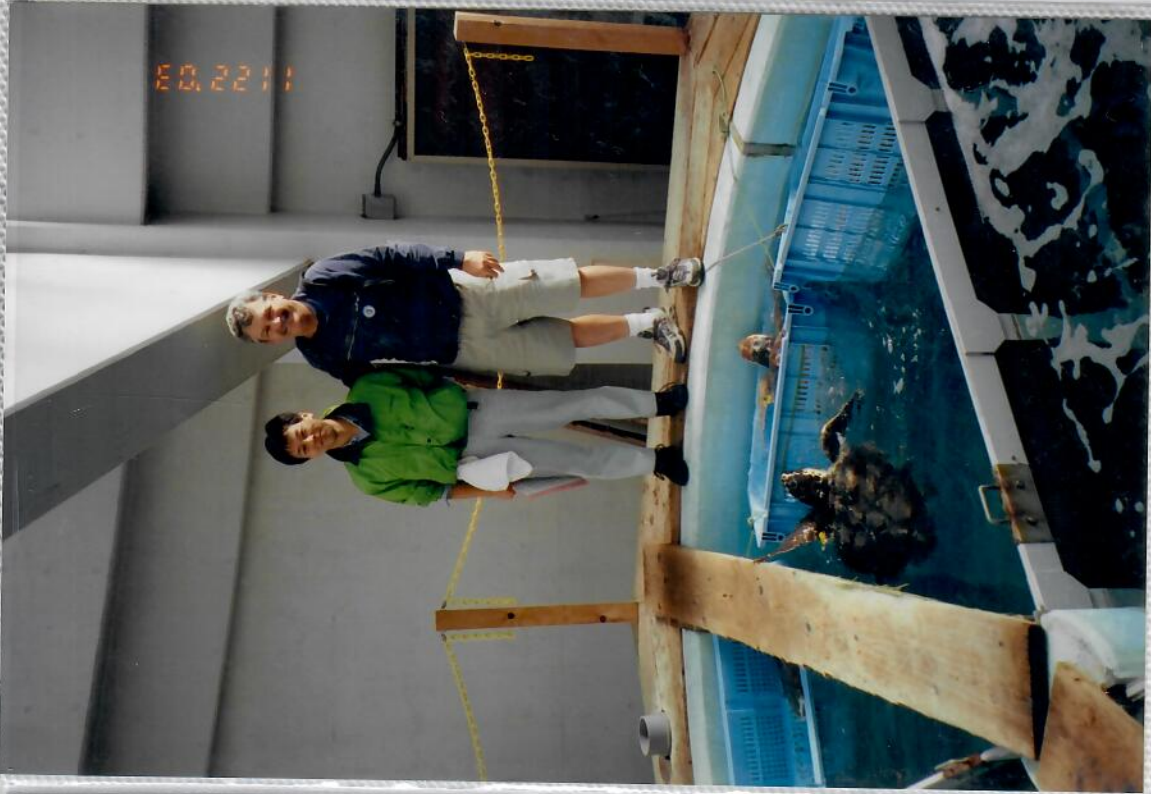

PORT OF NAGOYA PUBLIC AQUARIUM

20-30 NOVEMBER 2003

LOGGERHEAD SATELLITE TAGGING

LOGGERHEAD SATELLITE TAGGING PORT OF NAGOYA PUBLIC AQUARIUM

20-30 NOVEMBER 2003

lyn cheng

LION ENTER
Quality Photo S

ets
ART
3
YSIA