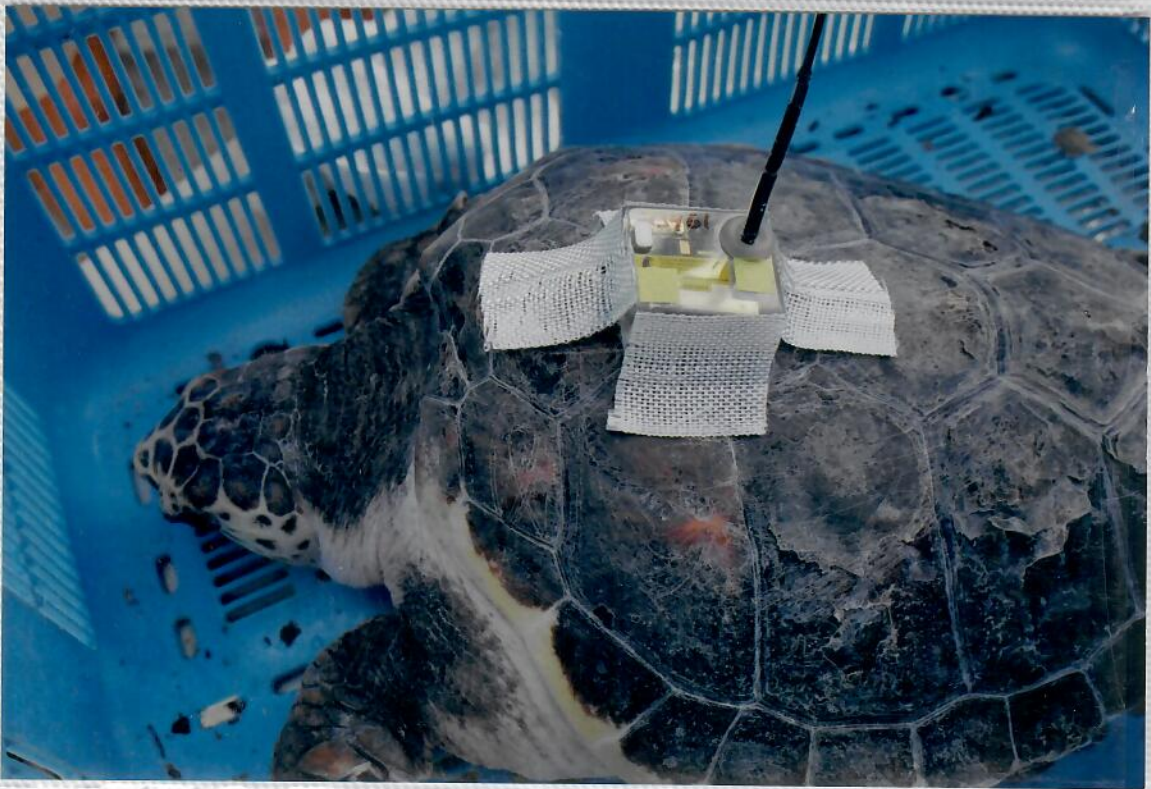

PORT OF NAGOYA PUBLIC AQUARIUM

20-30 NOVEMBER 2003

LOGGERHEAD SATELLITE TAGGING

LOGGERHEAD SATELLITE TAGGING PORT OF NAGOYA PUBLIC AQUARIUM

20-30 NOVEMBER 2003

lyn cheng

LION ENTER
Quality Photo S

ets
ART
3
YSIA