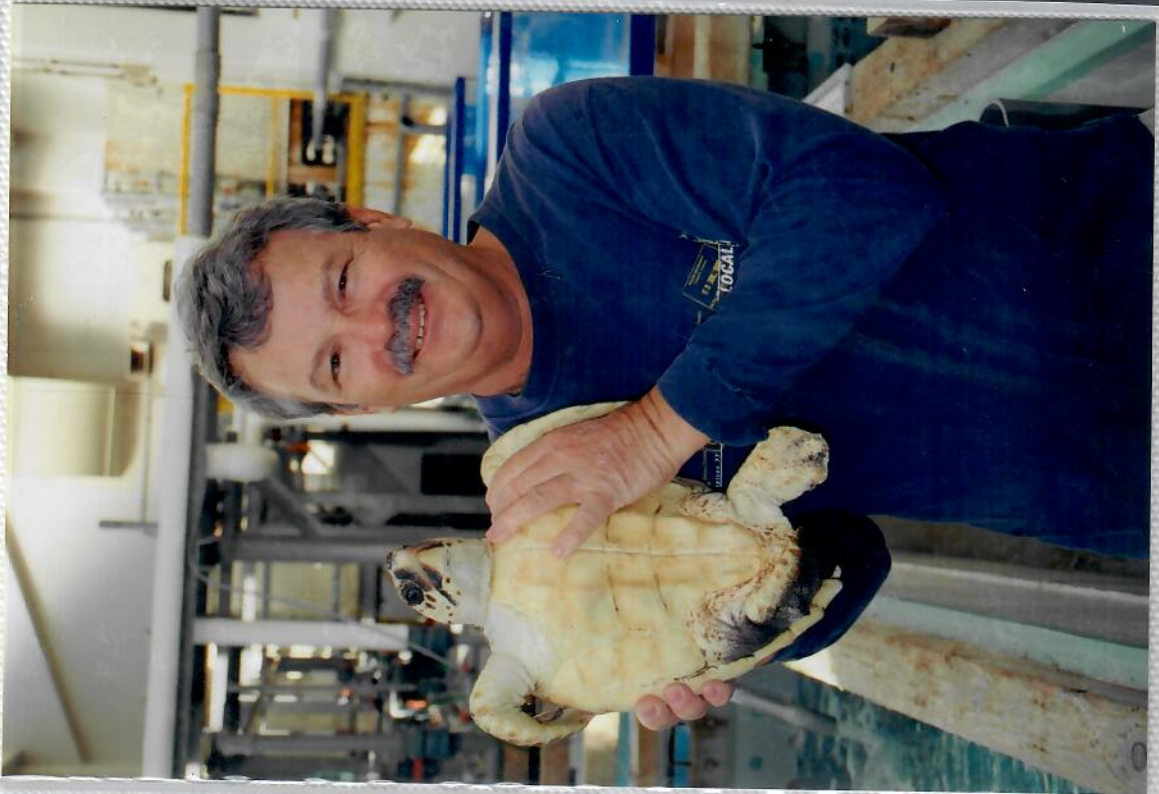

PORT OF NAGOYA PUBLIC AQUARIUM

20-30 NOVEMBER 2003

LOGGERHEAD SATELLITE TAGGING

LOGGERHEAD SATELLITE TAGGING PORT OF NAGOYA PUBLIC AQUARIUM

20-30 NOVEMBER 2003

lyn cheng

LION ENTER
Quality Photo S

ets
ART
3
YSIA