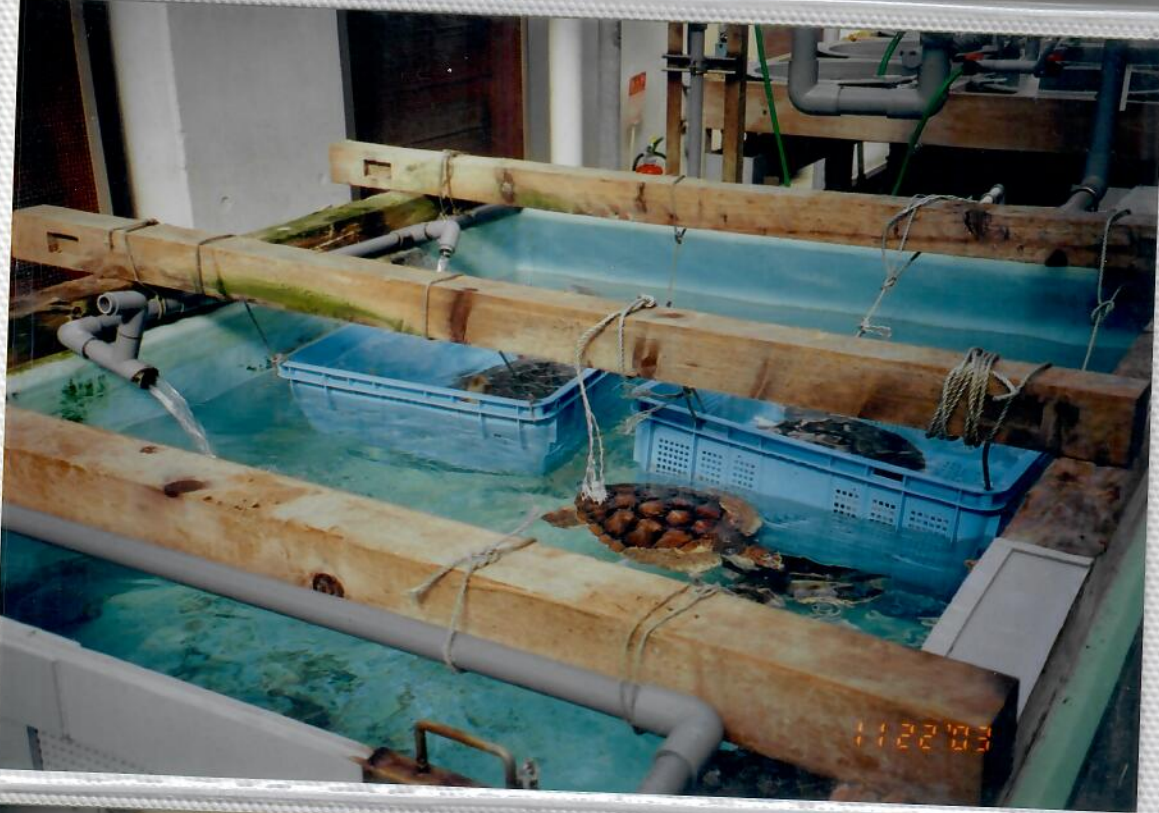

PORT OF NAGOYA PUBLIC AQUARIUM

20-30 NOVEMBER 2003

LOGGERHEAD SATELLITE TAGGING

LOGGERHEAD SATELLITE TAGGING PORT OF NAGOYA PUBLIC AQUARIUM

20-30 NOVEMBER 2003

lyn cheng

LION ENTER
Quality Photo S

ets
ART
3
YSIA