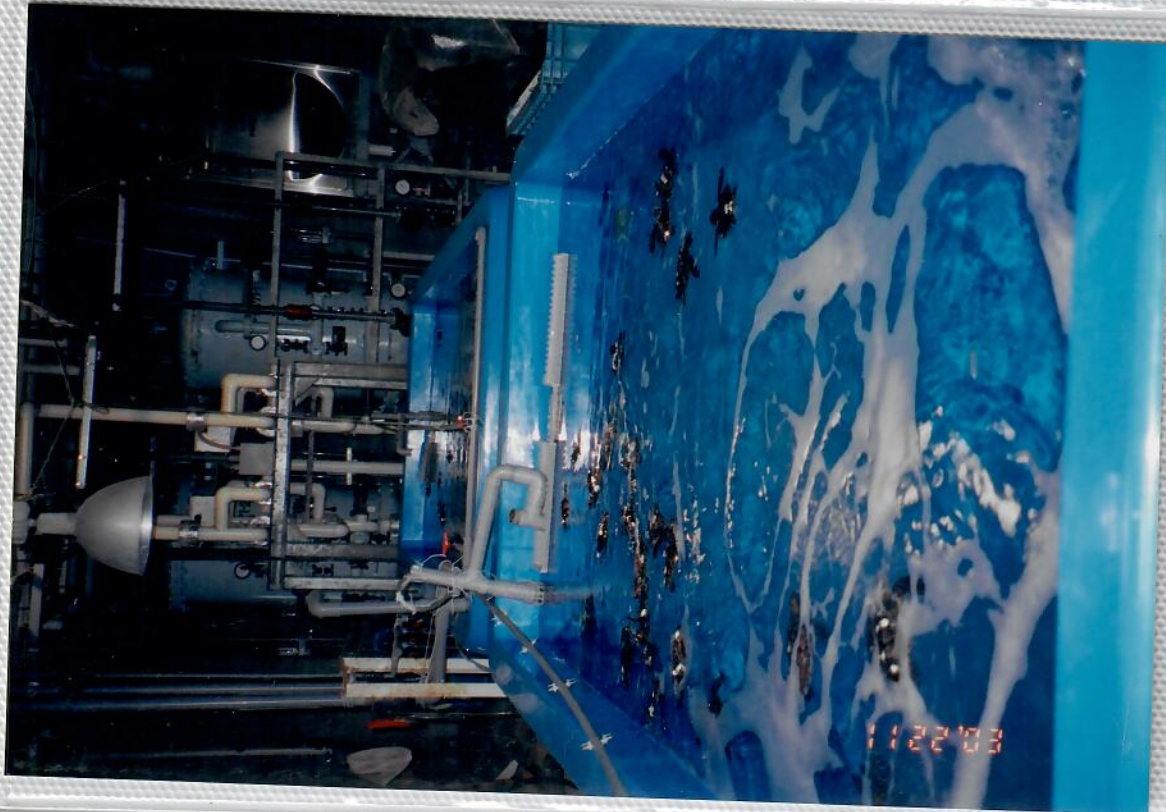

PORT OF NAGOYA PUBLIC AQUARIUM

20-30 NOVEMBER 2003

LOGGERHEAD SATELLITE TAGGING

LOGGERHEAD SATELLITE TAGGING PORT OF NAGOYA PUBLIC AQUARIUM

20-30 NOVEMBER 2003

lyn cheng

LION ENTER
Quality Photo S

ets
ART
3
YSIA