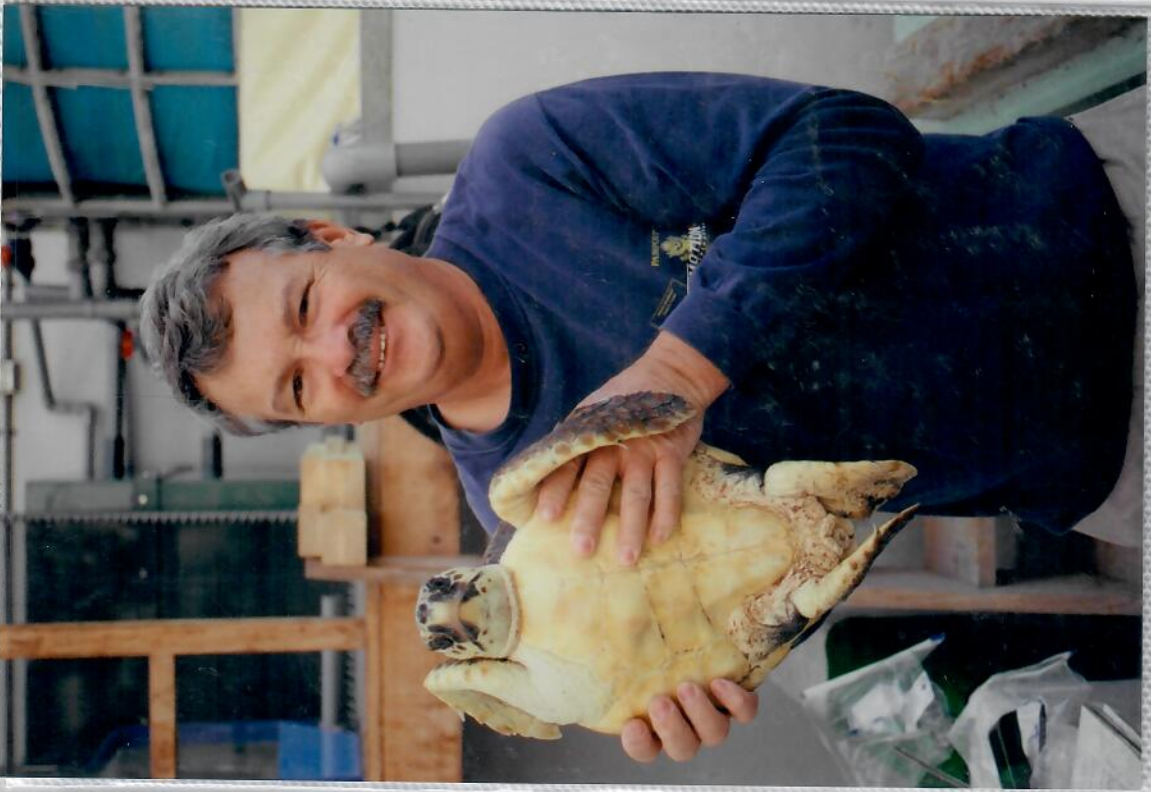

PORT OF NAGOYA PUBLIC AQUARIUM

20-30 NOVEMBER 2003

LOGGERHEAD SATELLITE TAGGING

LOGGERHEAD SATELLITE TAGGING PORT OF NAGOYA PUBLIC AQUARIUM

20-30 NOVEMBER 2003

lyn cheng

LION ENTER
Quality Photo S

ets
ART
3
YSIA