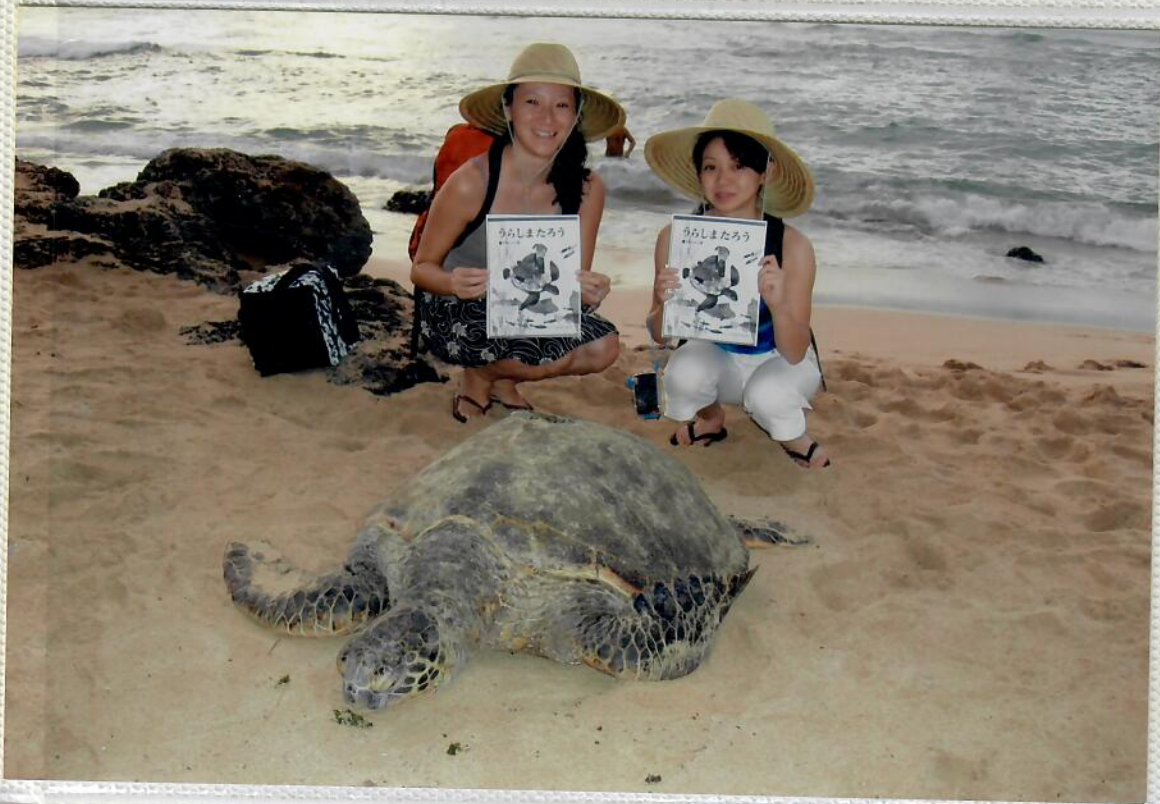

HONULULU

**SHOW TURTLES ALOHA**

カメにエサを与えたり、  
触ったりしないで下さい。

**RESPECT THE TURTLES**

PLEASE DO NOT CROWD,  
HANDLE, FEED OR TEASE

**SHOW TURTLES ALOHA**  
カメにエサを与えたり、  
触ったりしないで下さい

**RESPECT THE TURTLES**  
PLEASE DO NOT CROWD,  
HANDLE, FEED OR TEASE

**FEEDING MAKES TURTLES AGGRESSIVE**  
👤👤 OTHER PEOPLE & KIDS GET BITTEN 🤢🤢  
**PLEASE DO NOT FEED THE TURTLES**

**AGGRESSIVE**  
**GET BITTEN** 😞

L3  I need my sleep.  
Please stay away 6 feet.

L1  I need my sleep.  
Please stay away 6 feet.

Holds up to **64 4" x 6"** size Photos  
©2005 Island Heritage. All rights reserved.

ISBN 0-89610-721-3

UPC

0 25598 29021 8

**SUNSET POND**  
Artwork by Beth Marcell  
Made in China.