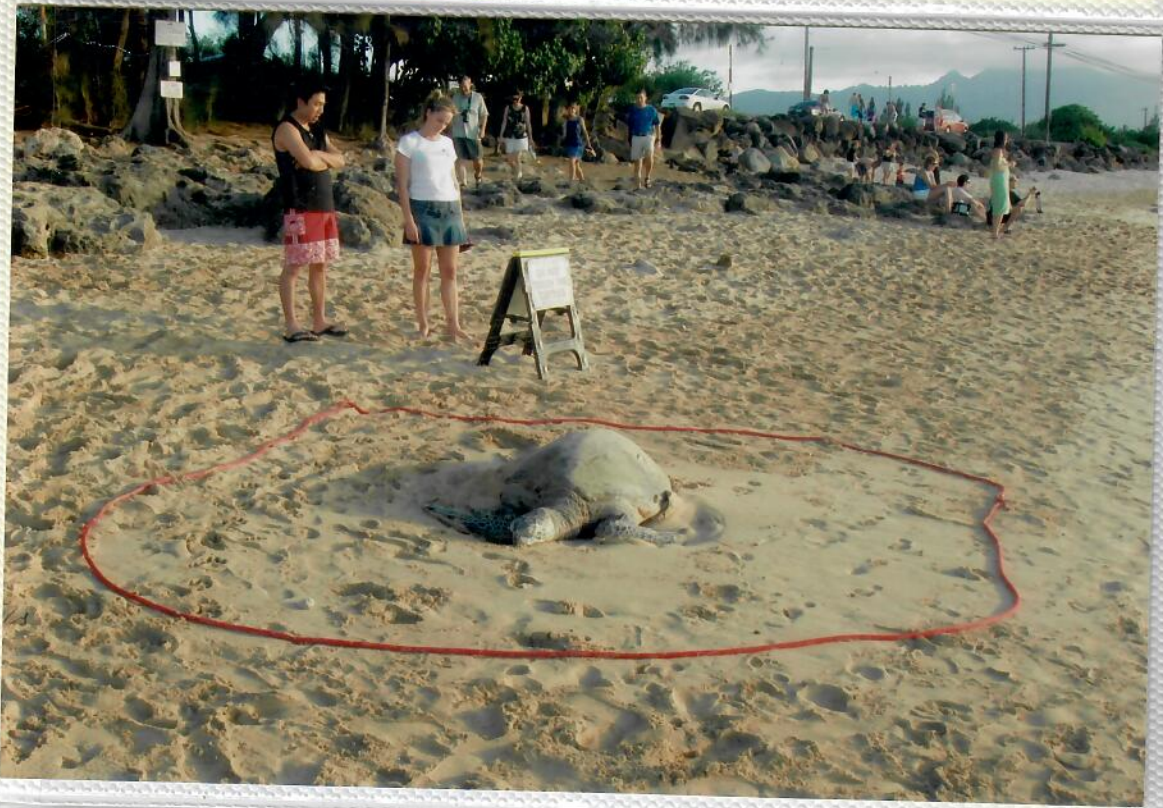

**FEEDING MAKES TURTLES AGGRESSIVE**  
👤👤 OTHER PEOPLE & KIDS GET BITTEN 🤢🤢  
**PLEASE DO NOT FEED THE TURTLES**

**AGGRESSIVE**  
**GET BITTEN** 😞

L3  I need my sleep.  
Please stay away 6 feet.

L1  I need my sleep.  
Please stay away 6 feet.

Holds up to **64 4" x 6"** size Photos  
©2005 Island Heritage. All rights reserved.

ISBN 0-89610-721-3

UPC

0 25598 29021 8

**SUNSET POND**  
Artwork by Beth Marcell  
Made in China.