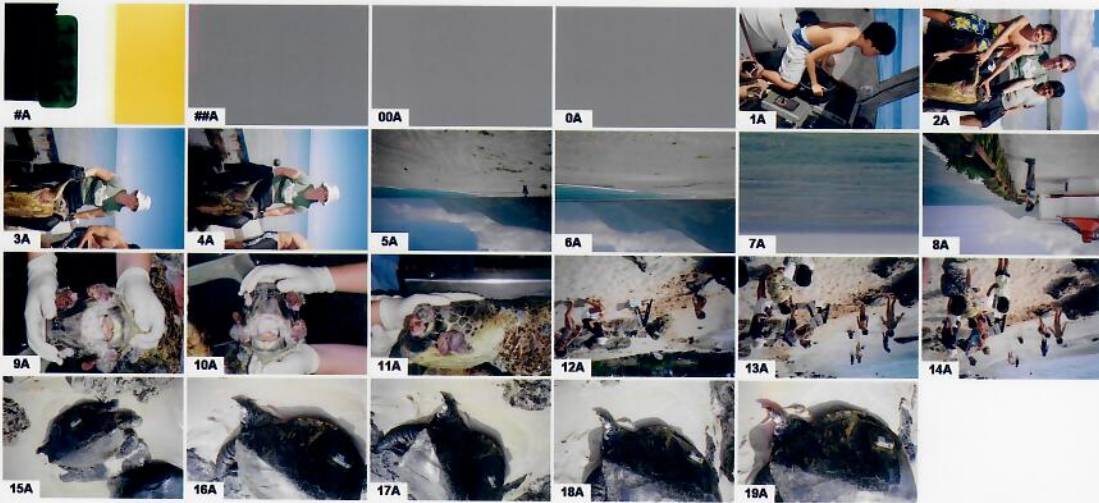

2006 PRAY TO TURTLES

2006 KAUPO NESTING

YEAR OF THE DOG

Notes:

000870

09/07/2004

COSTCO
1 HOUR PHOTO

Notes: