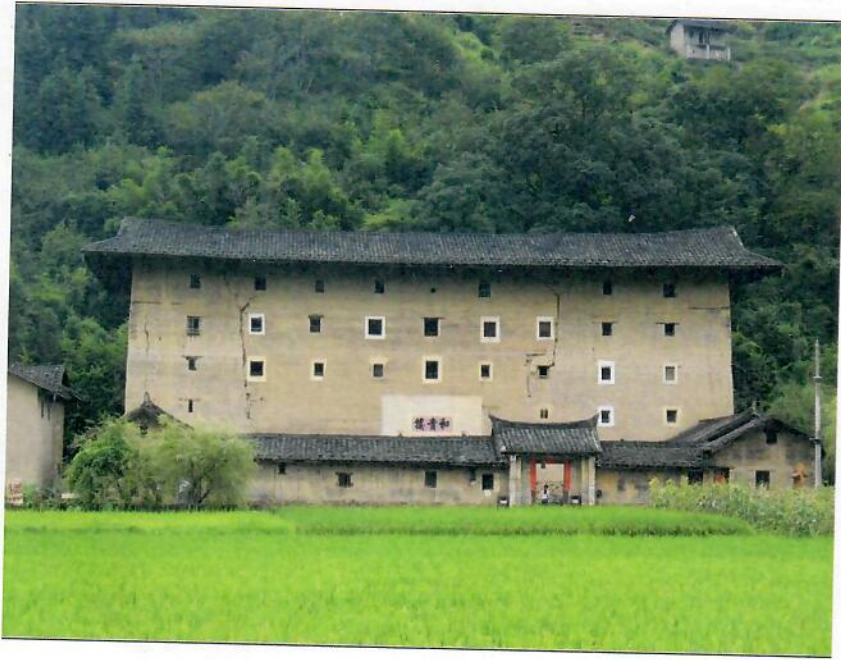

1990s YUCCA VALLEY [REDACTED]
2000s MISC.

Listen to the Sea • "Lohe I Ke Kai"®

DEC 25, 1997 > MADE SEVERAL VISITS
 FEB. 25, 2004
 FEB. 20-24, 2005
 JUNE 1-5, 2005
 AUG. 13-18, 2005
 DEC 2005 PAINTED ROOF
 APRIL 2006
 MAY 2006
 JAN. 19-25, 2007 w/Lin
 JUNE 2-8, 2007
 AUG. 12-18, 2007
 OCT. 17-24, 2007 PLEXIGLASS INSTALLED
 DEC. 3-9, 2007 PYRACANTHA (S) ^{WALL SURVIVED}
 JAN. 28 - FEB. 3, 2008 FENCE GATE w/LIN
 JUNE 27 - JULY 1, 2008 NEW SEAR'S A/C
 SEPTEMBER 29 - OCTOBER 4, 2008
 JANUARY 16-22, 2009 CHRISTIAN (1/2-1/2) ^{29 YEARS M.C.B.}
 MAY 21-23, 2009 VIA SAN DIEGO
 AUGUST 25-31, 2009 TO SAN DIEGO
 DECEMBER 12-17, 2009 LAZY CAMP, MONT.
 FEBRUARY 18-27, 2010
 MAY 5-11, 2010 NEW HOT WATER HEATER
 SEPTEMBER 10-15, 2010 ~~SEPT~~
 DEC. 2-8, 2010 SEPTIC TANK 5.4K
 SEPT. 11-16, 2011
 3-10 DEC. 2011 LIN + CHRISTIAN 29 PRAS USAO
 T. WILSON TAKE TRAMP T. INTRAPT
 3-8 MAY 2012 CAM THROB TIMING - 15 RE-AUGMENT
 16-17 NOV. 2012 VIA SAN DIEGO
 25-30 MAY 2013 <sup>JAN. 2013 FACIL. PAINTED: BUSHES TRIMMED OUT
 IN FRONT REPAIRED</sup>
 8-12 NOV. 2013 <sup>DUNE BEACH PAINTED SIDES OF HOUSE
 END OF ST. DUNE ROAD ACROSS.
 CHECKED SEPTIC TANK</sup>
 26-30 APRIL 2014
 11-14 DEC. 2014
 5-10 SEPT. 2015

DESERT TORTOISE

Scientific class: Sauropsida/Reptilia

Family: Testudinidae

Habitat: semi-arid grasslands, desert washes, canyon bottoms, & rocky hillsides below 3,530 ft.

Length: 9-15 inches

Weight: 24-51 pounds