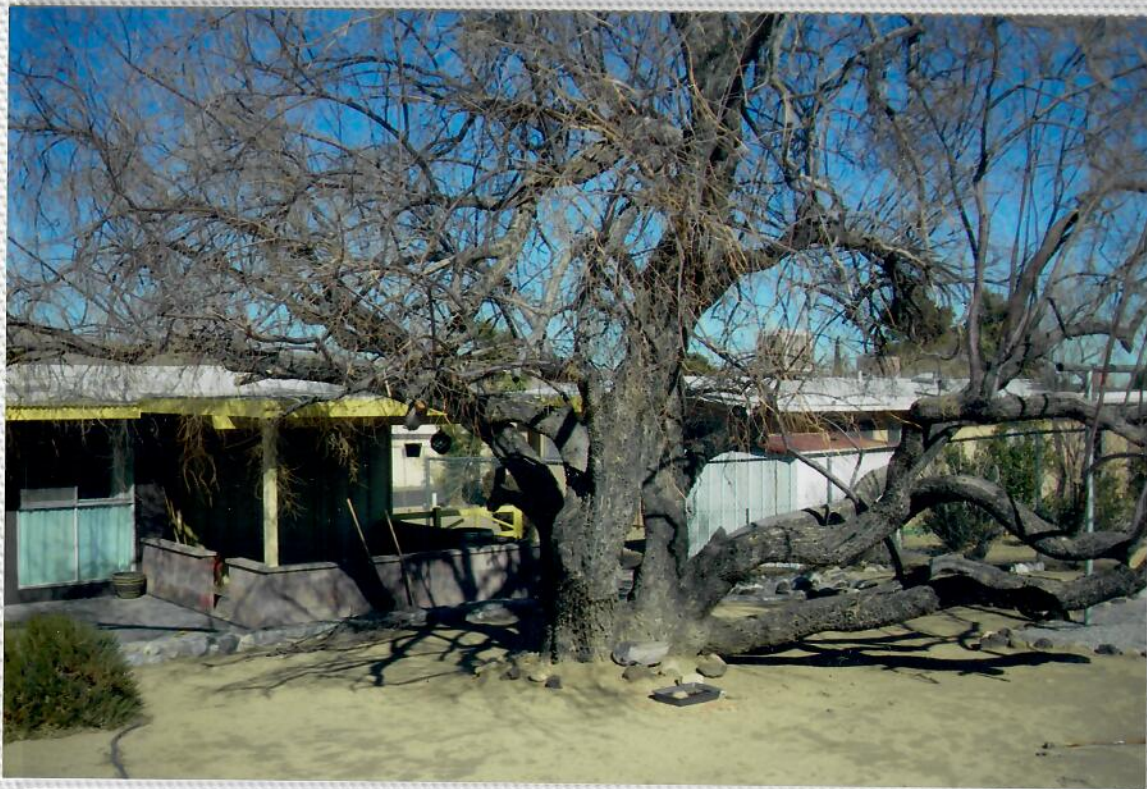

1990s YUCCA VALLEY [REDACTED]
2000s MISC.

Listen to the Sea • "Lohe I Ke Kai"®

DEC 25, 1997 > MADE SEVERAL VISITS
 FEB. 25, 2004
 FEB. 20-24, 2005
 JUNE 1-5, 2005
 AUG. 13-18, 2005
 DEC 2005 PAINTED ROOF
 APRIL 2006
 MAY 2006
 JAN. 19-25, 2007 w/Lin
 JUNE 2-8, 2007
 AUG. 12-18, 2007
 OCT. 17-24, 2007 PLEXIGLASS INSTALLED
 DEC. 3-9, 2007 PYRACANTHA (S) ^{WALL SURVIVED}
 JAN. 28 - FEB. 3, 2008 FENCE GATE w/LIN
 JUNE 27 - JULY 1, 2008 NEW SEAR'S A/C
 SEPTEMBER 29 - OCTOBER 4, 2008
 JANUARY 16-22, 2009 CHRISTIAN (1/2-1/2) ^{29 YEARS M.C.B.}
 MAY 21-23, 2009 VIA SAN DIEGO
 AUGUST 25-31, 2009 TO SAN DIEGO
 DECEMBER 12-17, 2009 LAZY CAMP, MONT.
 FEBRUARY 18-27, 2010
 MAY 5-11, 2010 NEW HOT WATER HEATER
 SEPTEMBER 10-15, 2010 ~~SEPT~~
 DEC. 2-8, 2010 SEPTIC TANK 5.4K
 SEPT. 11-16, 2011
 3-10 DEC. 2011 LIN + CHRISTIAN 29 PRAS USAO
 T. WILSON TAKE TRAMP T. INTRAPT
 3-8 MAY 2012 CAM THROB TIMING - 15 RE-AUGMENT
 16-17 NOV. 2012 VIA SAN DIEGO
 25-30 MAY 2013 <sup>JAN. 2013 FACIL. PAINTED: BUSHES TRIMMED OUT
 IN FRONT REPAIRED</sup>
 8-12 NOV. 2013 <sup>DUNE BEACH PAINTED SIDES OF HOUSE
 END OF ST. DUNE ROAD ACROSS.
 CHECKED SEPTIC TANK</sup>
 26-30 APRIL 2014
 11-14 DEC. 2014
 5-10 SEPT. 2015

DESERT TORTOISE

Scientific class: Sauropsida/Reptilia

Family: Testudinidae

Habitat: semi-arid grasslands, desert washes, canyon bottoms, & rocky hillsides below 3,530 ft.

Length: 9-15 inches

Weight: 24-51 pounds

Diet: herbs, grasses & wildflowers

Average lifespan: 50-80 years

Group: creep of tortoises

Babies: hatchlings

Animal bytes

- The Sonoran desert tortoise is flat & pear-shaped, compared to the Western Mojave tortoise, which is more of a butterball shape.
- Can live in areas with ground temperatures exceeding 140 degrees Fahrenheit because of their ability to dig underground burrows & escape the heat. At least 95% of their life is spent in burrows.
- It is unlawful to touch, harm, harass or collect a wild desert tortoise.