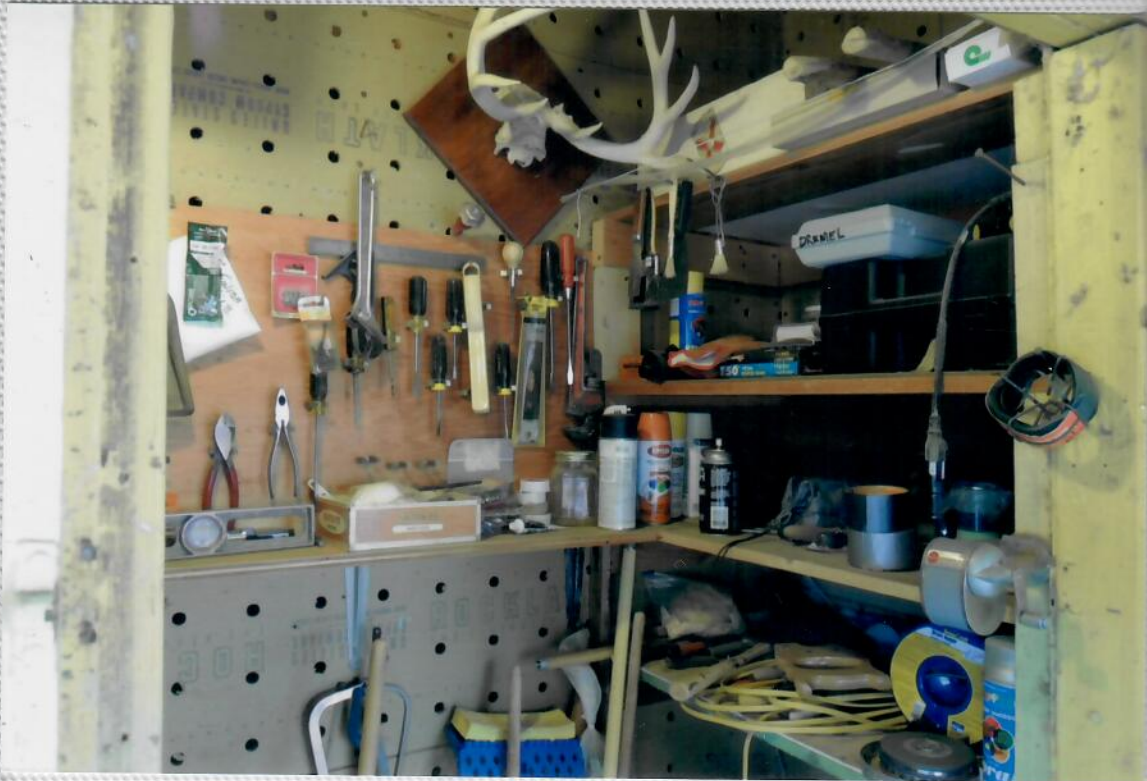

1990s YUCCA VALLEY [REDACTED]
2000s MISC.

Listen to the Sea • "Lohe I Ke Kai"®

DEC 25, 1997 > MADE SEVERAL VISITS
 FEB. 25, 2004
 FEB. 20-24, 2005
 JUNE 1-5, 2005
 AUG. 13-18, 2005
 DEC 2005 PAINTED ROOF
 APRIL 2006
 MAY 2006
 JAN. 19-25, 2007 w/Lin
 JUNE 2-8, 2007
 AUG. 12-18, 2007
 OCT. 17-24, 2007 PLEXIGLASS INSTALLED
 DEC. 3-9, 2007 PYRACANTHA (S) ^{WALL SURVIVED}
 JAN. 28 - FEB. 3, 2008 FENCE GATE w/LIN
 JUNE 27 - JULY 1, 2008 NEW SEAR'S A/C
 SEPTEMBER 29 - OCTOBER 4, 2008
 JANUARY 16-22, 2009 CHRISTIAN (1/2-1/2) ^{29 YEARS M.C.B.}
 MAY 21-23, 2009 VIA SAN DIEGO
 AUGUST 25-31, 2009 TO SAN DIEGO
 DECEMBER 12-17, 2009 LAZY CAMP, MONT.
 FEBRUARY 18-27, 2010
 MAY 5-11, 2010 NEW HOT WATER HEATER
 SEPTEMBER 10-15, 2010 ~~SEPT~~
 DEC. 2-8, 2010 SEPTIC TANK 5.4K
 SEPT. 11-16, 2011
 3-10 DEC. 2011 LIN + CHRISTIAN 29 PRAS USAO
 T. WILSON TAKE TRAMP T. INTRAPT
 3-8 MAY 2012 CAM THROB TIMING - 15 RE-AUGMENT
 16-17 NOV. 2012 VIA SAN DIEGO
 25-30 MAY 2013 <sup>JAN. 2013 FACIL. PAINTED: BUSHES TRIMMED OUT
 IN FRONT REPAIRED</sup>
 8-12 NOV. 2013 <sup>DUNE BEACH PAINTED SIDES OF HOUSE
 END OF ST. DUNE ROAD ACROSS.
 CHECKED SEPTIC TANK</sup>
 26-30 APRIL 2014
 11-14 DEC. 2014
 5-10 SEPT. 2015