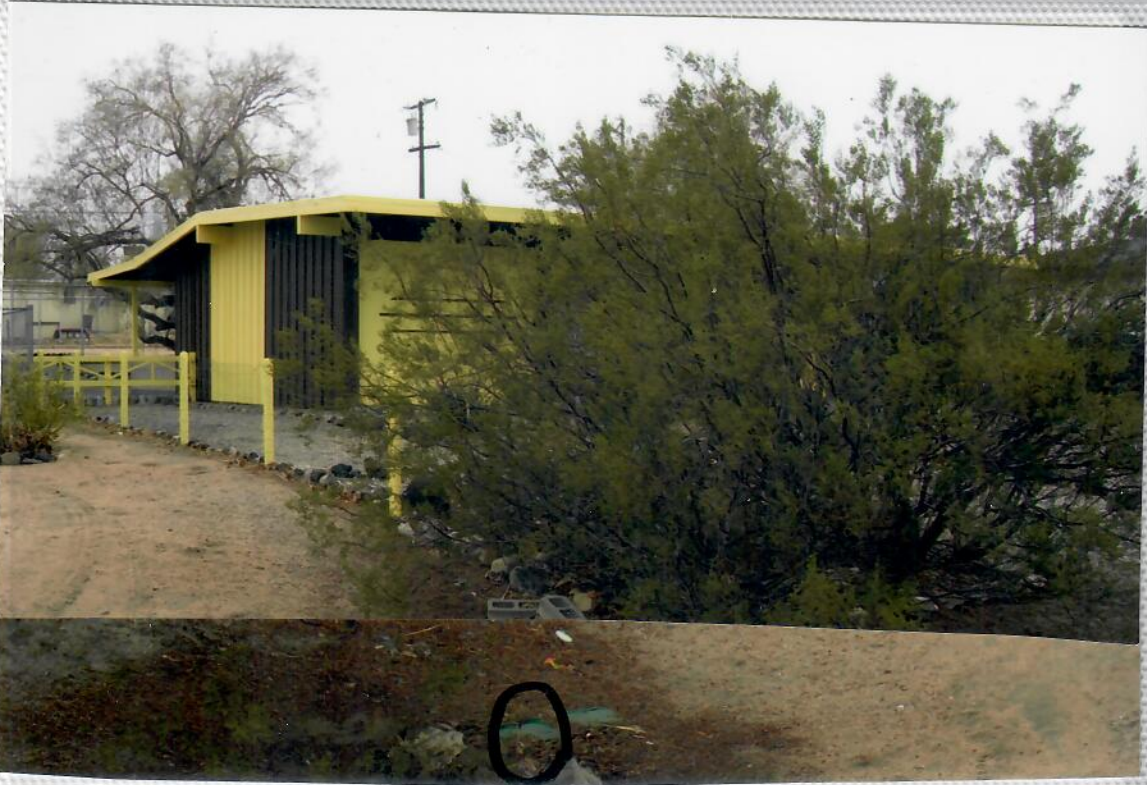

1990s YUCCA VALLEY [REDACTED]
2000s MISC.

Listen to the Sea • "Lohe I Ke Kai"®

DEC 25, 1997 > MADE SEVERAL VISITS
 FEB. 25, 2004
 FEB. 20-24, 2005
 JUNE 1-5, 2005
 AUG. 13-18, 2005
 DEC 2005 PAINTED ROOF
 APRIL 2006
 MAY 2006
 JAN. 19-25, 2007 w/Lin
 JUNE 2-8, 2007
 AUG. 12-18, 2007
 OCT. 17-24, 2007 PLEXIGLASS INSTALLED
 DEC. 3-9, 2007 PYRACANTHA (S) ^{WALL SURVIVED}
 JAN. 28 - FEB. 3, 2008 FENCE GATE w/LIN
 JUNE 27 - JULY 1, 2008 NEW SEAR'S A/C
 SEPTEMBER 29 - OCTOBER 4, 2008
 JANUARY 16-22, 2009 CHRISTIAN (1/2-1/2) ^{29 YEARS M.C.B.}
 MAY 21-23, 2009 VIA SAN DIEGO
 AUGUST 25-31, 2009 TO SAN DIEGO
 DECEMBER 12-17, 2009 LAZY CAMP, MONT.
 FEBRUARY 18-27, 2010
 MAY 5-11, 2010 NEW HOT WATER HEATER
 SEPTEMBER 10-15, 2010 ~~SEPT~~
 DEC. 2-8, 2010 SEPTIC TANK 5.4K
 SEPT. 11-16, 2011
 3-10 DEC. 2011 LIN + CHRISTIAN 29 PRAS USAO
 T. WILSON TAKE TRAMP T. INTRAPT
 3-8 MAY 2012 CAM THROB TIMING - 15 RE-AUGMENT
 16-17 NOV. 2012 VIA SAN DIEGO
 25-30 MAY 2013 <sup>JAN. 2013 FACIL. PAINTED: BUSHES TRIMMED OUT
 IN FRONT REPAIRED</sup>
 8-12 NOV. 2013 <sup>DUNE BEACH PAINTED SIDES OF HOUSE
 END OF ST. DUNE ROAD ACROSS.
 CHECKED SEPTIC TANK</sup>
 26-30 APRIL 2014
 11-14 DEC. 2014
 5-10 SEPT. 2015

DESERT TORTOISE

Scientific class: Sauropsida/Reptilia

Family: Testudinidae

Habitat: semi-arid grasslands, desert washes, canyon bottoms, & rocky hillsides below 3,530 ft.

Length: 9-15 inches

Weight: 24-51 pounds

Diet: herbs, grasses & wildflowers

Average lifespan: 50-80 years

Group: creep of tortoises

Babies: hatchlings

Animal bytes

- The Sonoran desert tortoise is flat & pear-shaped, compared to the Western Mojave tortoise, which is more of a butterball shape.
- Can live in areas with ground temperatures exceeding 140 degrees Fahrenheit because of their ability to dig underground burrows & escape the heat. At least 95% of their life is spent in burrows.
- It is unlawful to touch, harm, harass or collect a wild desert tortoise.