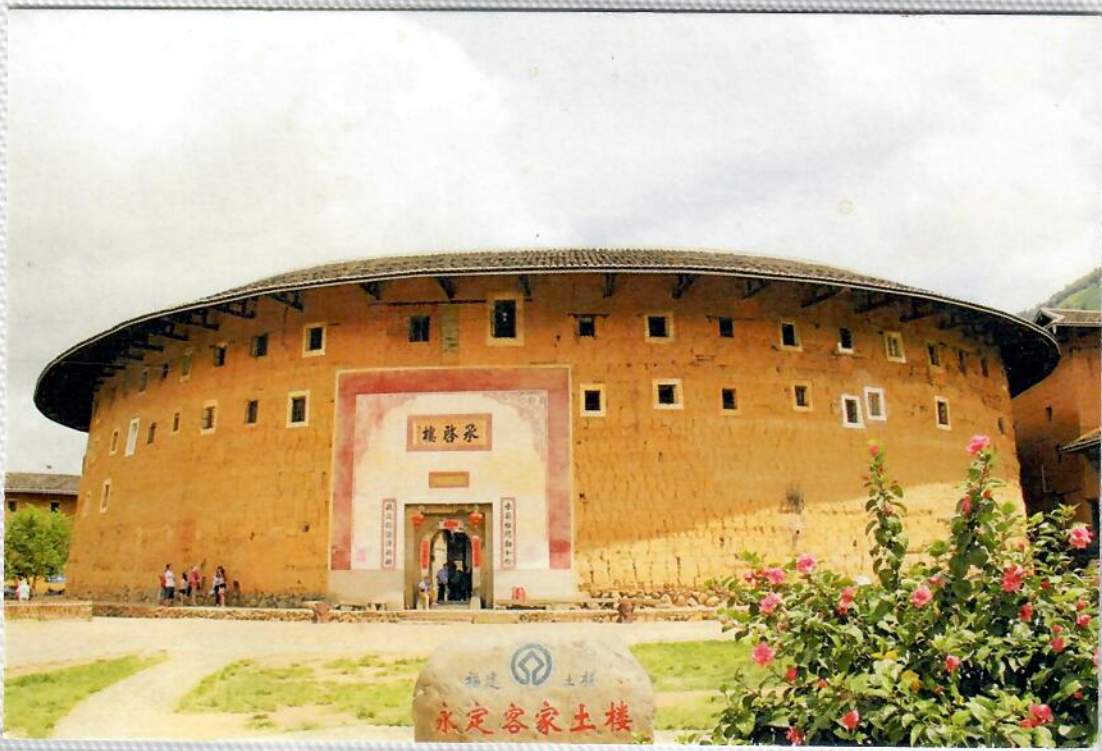

1990s YUCCA VALLEY [REDACTED]
2000s MISC.

Listen to the Sea • "Lohe I Ke Kai"®

DEC 25, 1997 > MADE SEVERAL VISITS
 FEB. 25, 2004
 FEB. 20-24, 2005
 JUNE 1-5, 2005
 AUG. 13-18, 2005
 DEC 2005 PAINTED ROOF
 APRIL 2006
 MAY 2006
 JAN. 19-25, 2007 w/Lin
 JUNE 2-8, 2007
 AUG. 12-18, 2007
 OCT. 17-24, 2007 PLEXIGLASS INSTALLED
 DEC. 3-9, 2007 PYRACANTHA (S) ^{WALL SURVIVED}
 JAN. 28 - FEB. 3, 2008 FENCE GATE w/LIN
 JUNE 27 - JULY 1, 2008 NEW SEAR'S A/C
 SEPTEMBER 29 - OCTOBER 4, 2008
 JANUARY 16-22, 2009 CHRISTIAN (1/2-1/2) ^{29 YEARS M.C.B.}
 MAY 21-23, 2009 VIA SAN DIEGO
 AUGUST 25-31, 2009 TO SAN DIEGO
 DECEMBER 12-17, 2009 LAZY CAMP, MONT.
 FEBRUARY 18-27, 2010
 MAY 5-11, 2010 NEW HOT WATER HEATER
 SEPTEMBER 10-15, 2010 ~~SEPT~~
 DEC. 2-8, 2010 SEPTIC TANK 5.4K
 SEPT. 11-16, 2011
 3-10 DEC. 2011 LIN + CHRISTIAN 29 PRAS USAO
 T. WILSON TAKE TRAMP T. INTRAPT
 3-8 MAY 2012 CAM THROB TIMING - 15 RE-AUGMENT
 16-17 NOV. 2012 VIA SAN DIEGO
 25-30 MAY 2013 <sup>JAN. 2013 FACIL. PAINTED: BUSHES TRIMMED OUT
 IN FRONT REPAIRED</sup>
 8-12 NOV. 2013 <sup>DUNE BEACH PAINTED SIDES OF HOUSE
 END OF ST. DUNE ROAD ACROSS.
 CHECKED SEPTIC TANK</sup>
 26-30 APRIL 2014
 11-14 DEC. 2014
 5-10 SEPT. 2015

DESERT TORTOISE

Scientific class: Sauropsida/Reptilia

Family: Testudinidae

Habitat: semi-arid grasslands, desert washes, canyon bottoms, & rocky hillsides below 3,530 ft.

Length: 9-15 inches

Weight: 24-51 pounds

Diet: herbs, grasses & wildflowers

Average lifespan: 50-80 years

Group: creep of tortoises

Babies: hatchlings

Animal bytes

- The Sonoran desert tortoise is flat & pear-shaped, compared to the Western Mojave tortoise, which is more of a butterball shape.
- Can live in areas with ground temperatures exceeding 140 degrees Fahrenheit because of their ability to dig underground burrows & escape the heat. At least 95% of their life is spent in burrows.
- It is unlawful to touch, harm, harass or collect a wild desert tortoise.