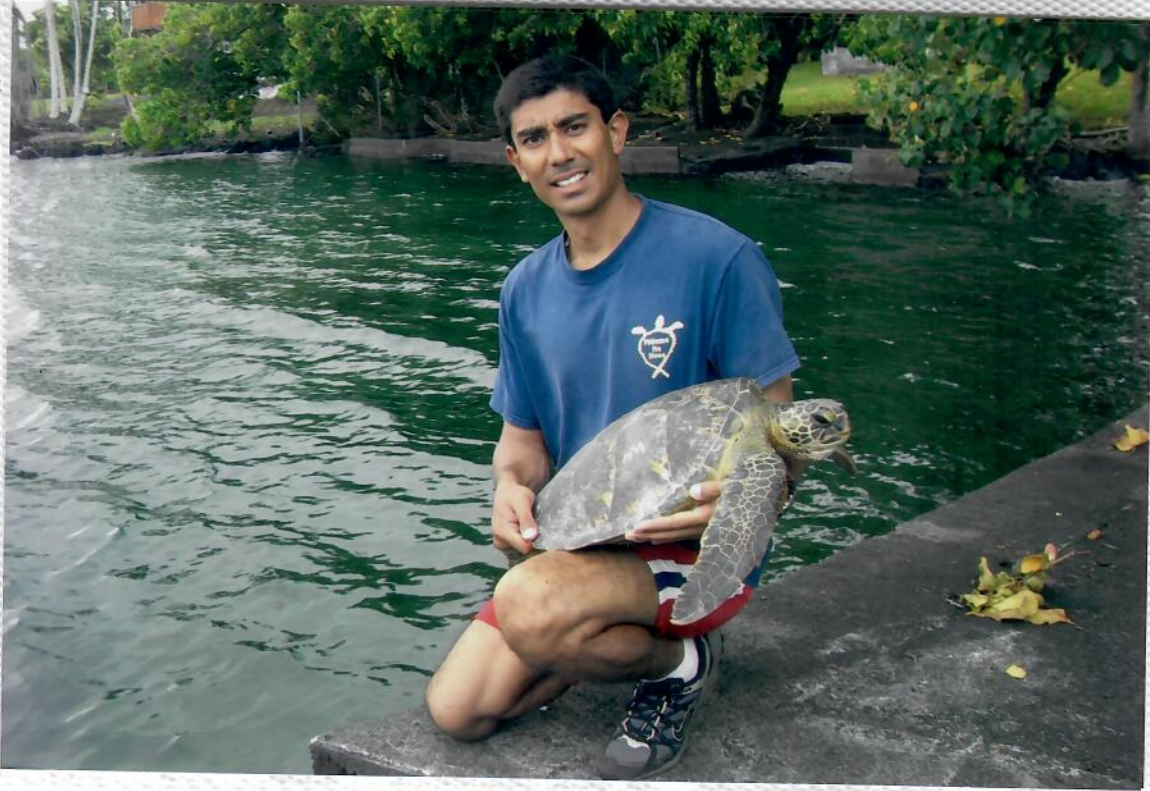

G.H. BALAZS