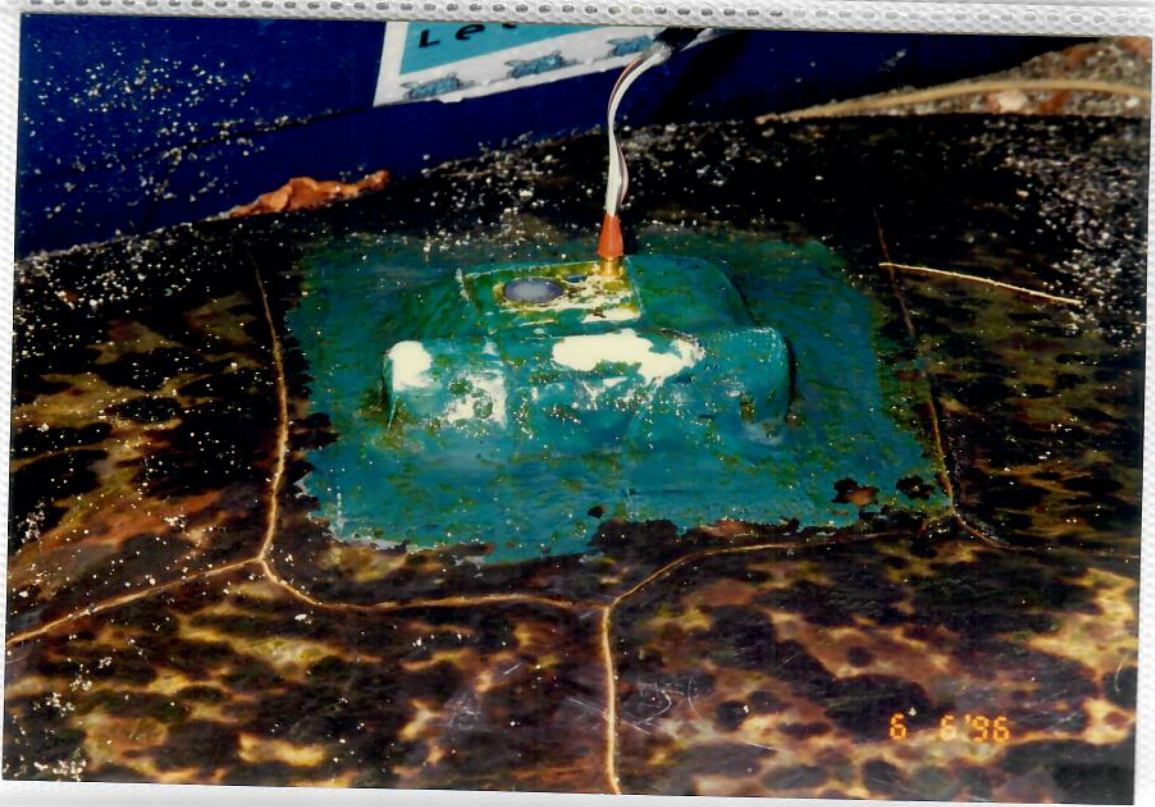

JUN 1996

KODAK GOLD 200 Film

JUN 1996  
KODAK GOLD 200 Film

84110

NOTES:  
83/13

**KodakPhotoFile**  
INDEX SYSTEM

Holds up to 48  
4" x 6" photos

**BETTER**  
OFFICE PRODUCTS®  
CHATSWORTH, CA 91311