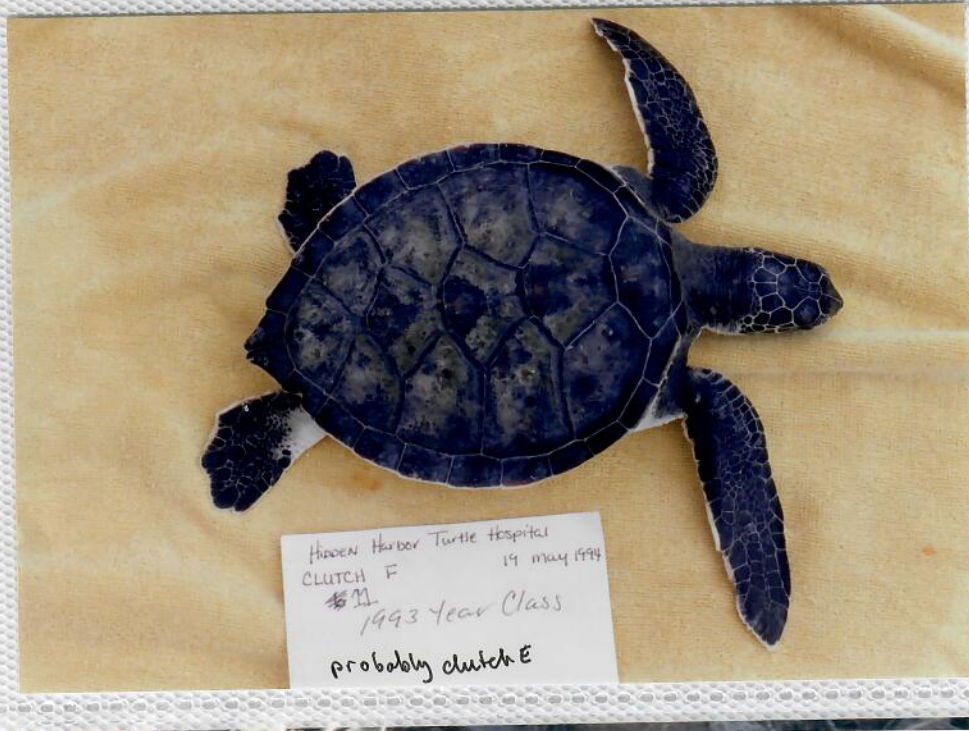

229'96

Hawaiian Monk Seal Turtle Hospital
Carter Center
3
19 May 1994

Hawaiian Monk Seal Turtle Hospital
CLUTCH F
11
1993 Year Class
probably clutch E
19 May 1994

Notes:

008123

02/10/2007

COSTCO
1 HOUR PHOTO

Hanauma Bay

Holds up to 48
4" x 6" photos

BETTER
OFFICE PRODUCTS®
CHATSWORTH, CA 91311