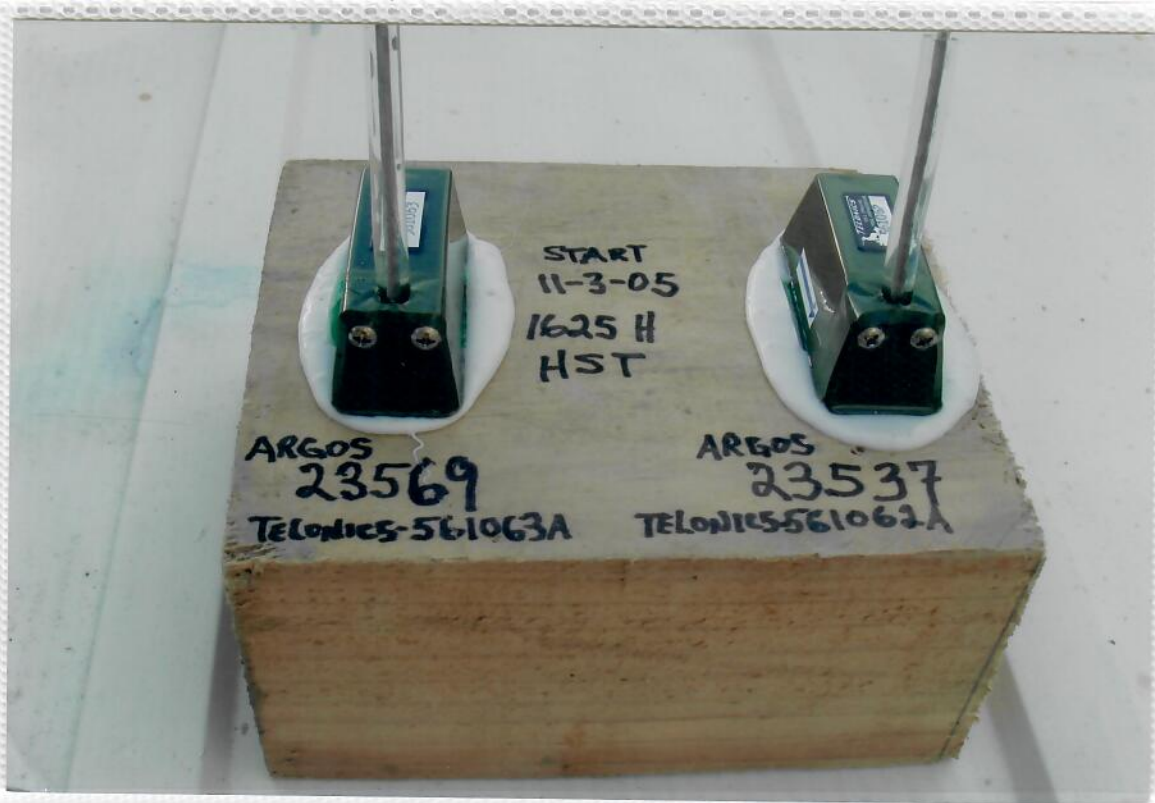

MOC MISC. CHINA

2002 MINOLE-KAILUA NEST

Photo Album

G.H. BALAZS

Notes:

005724

07/07/2006

**COSTCO**  
1 HOUR PHOTO