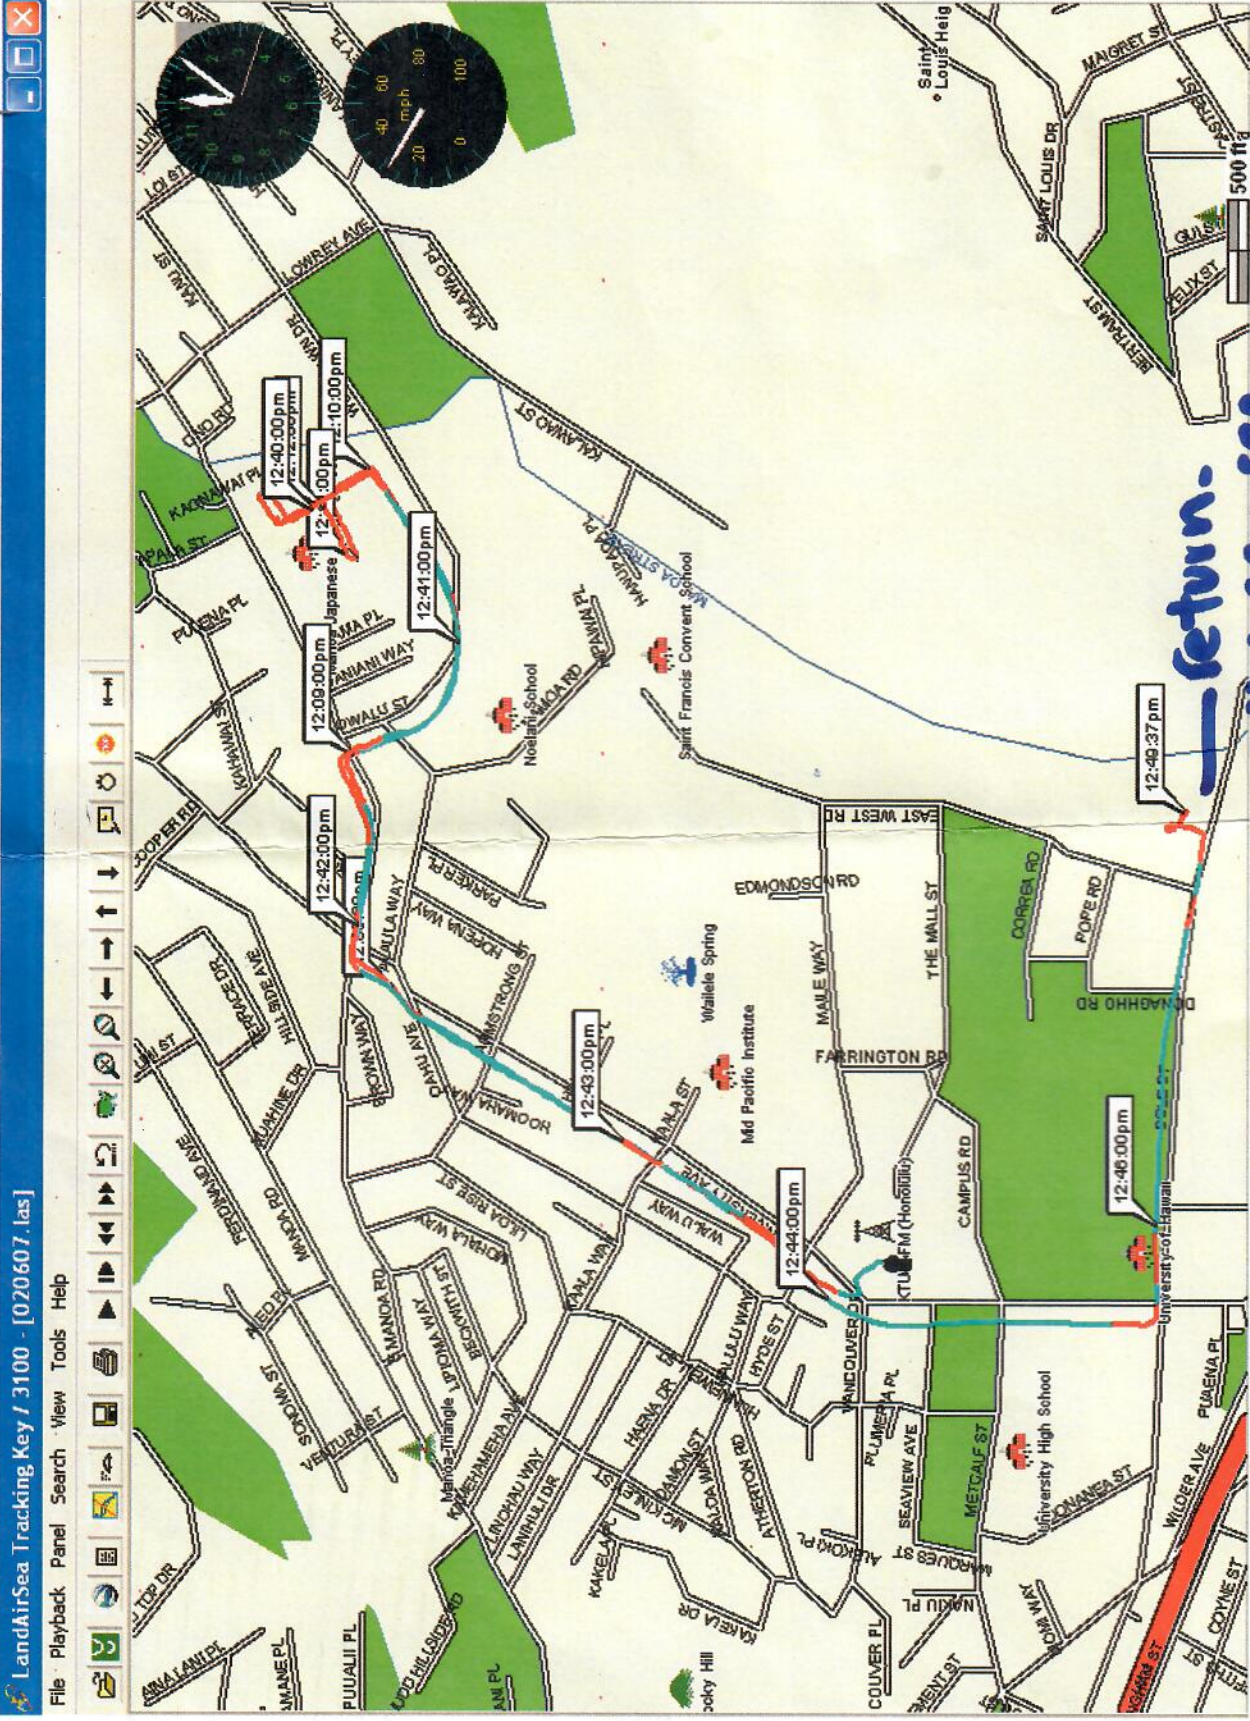

# Cody walked around campus

FEBRUARY 2007

the shape is correct, just a no' off

TRACKING KEY  
MTRP TEST  
GPS TRACKER

entered bldg.  
exit bldg.

to long's in Manoa. Less accurate in Google Earth. 2-2007

Shawn Cody drove to Long's in Manoa.

2-2007

— return.

you can see that Shawn reversed in!

February 06, 2007 12:06:18pm Tuesday, February 06, 2007

**LAND AIR SEA**

SYSTEMS, INC.

**Version 8.0 Setup Disk**

**TRACKINGKEY**