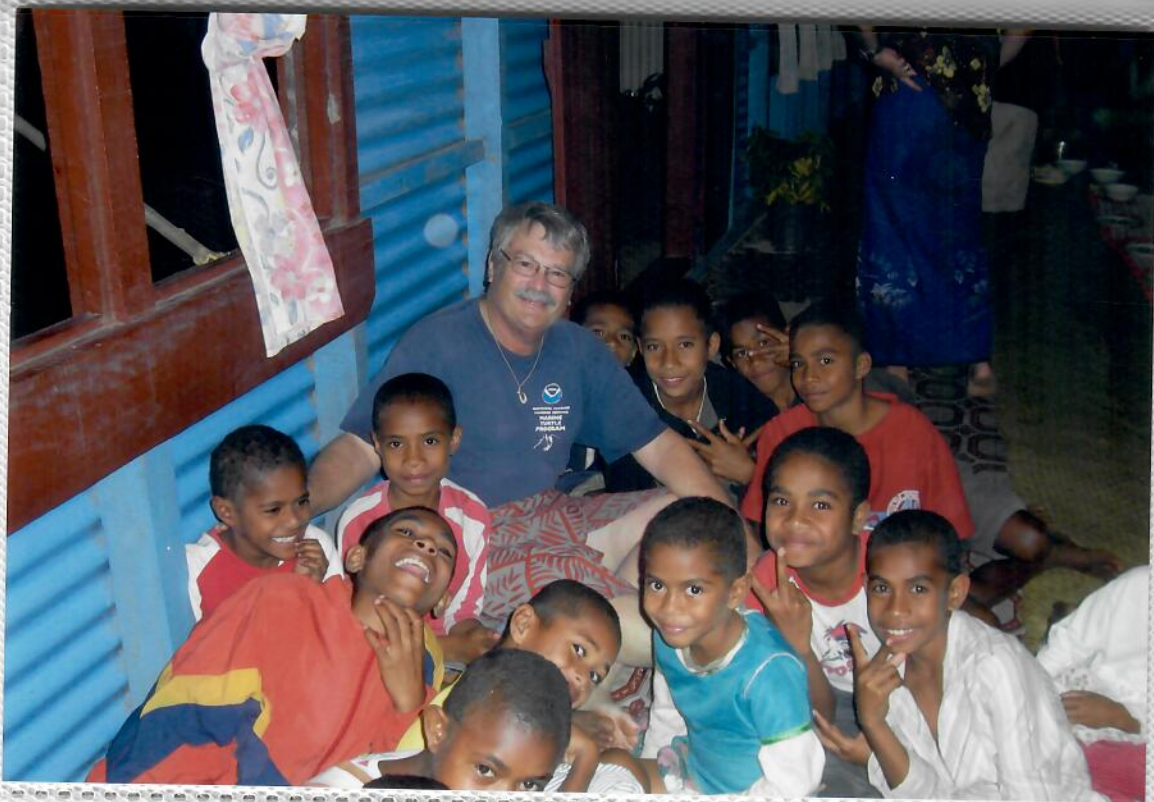

2010 FIJI YADVA TSIS

PUNABO

*Photo Album*

Notes:

000288

02/06/2010

Holds up to 48  
4" x 6" photos

**BETTER**  
OFFICE PRODUCTS®  
CHATSWORTH, CA 91311