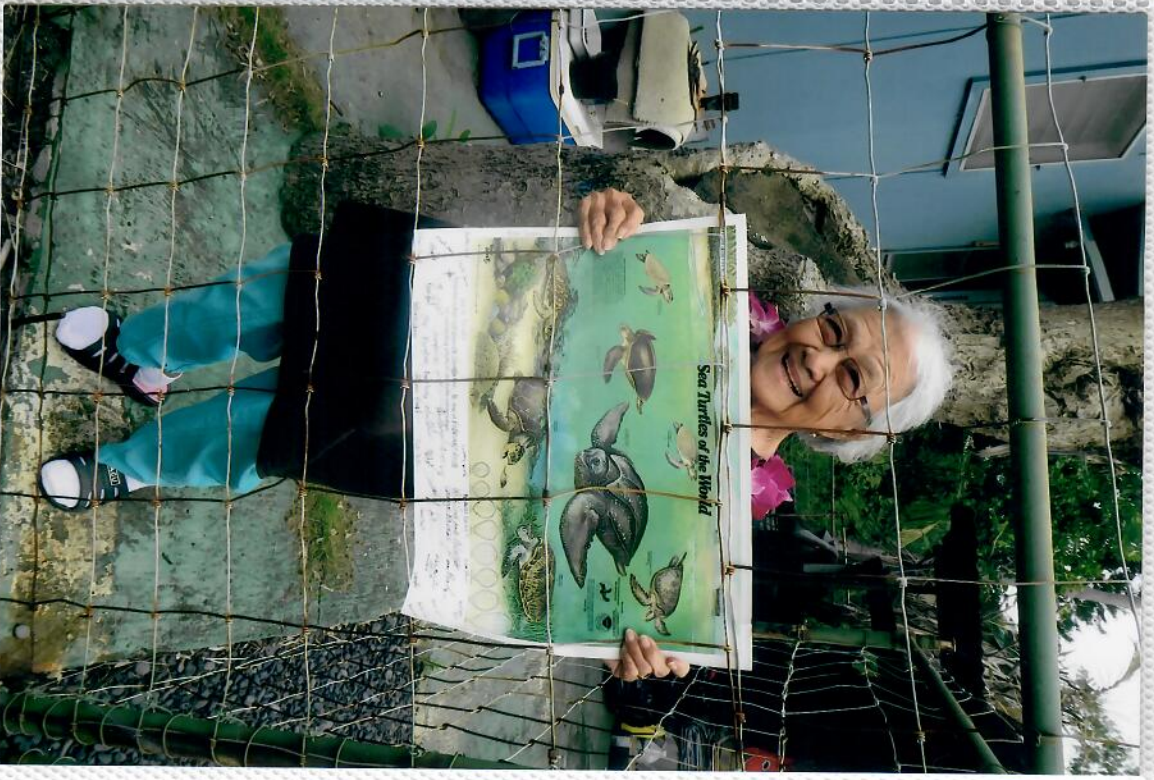

2010 FIJI YADVA TSIS

PUNABO

*Photo Album*

Notes:

000288

02/06/2010

Holds up to 48  
4" x 6" photos

**BETTER**  
OFFICE PRODUCTS®  
CHATSWORTH, CA 91311