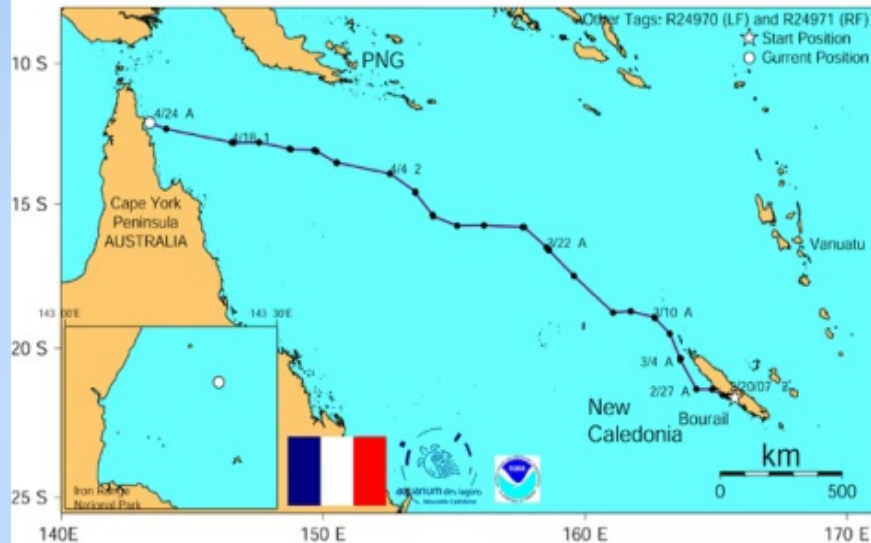

Migrations des tortues caouannes (*Caretta caretta*) nichant à Bourail, Nouvelle Calédonie

Colloque Groupe Tortues Marines France
8 - 11 septembre 2015

aquarium
des lagons
Nouvelle-Calédonie

Update as of 24 Apr 07:

2007 movement of post-nesting Bourail loggerhead turtle, ID 41462

released from Roche Percee, Bourail, New Caledonia

ST-20 transmitter Duty Cycle: 6 hours on, 48 hours off Curved Carapace Length: 91.0 cm

Date Deployed: February 20, 2007 Days Transmitting: 63 days

Straight line distance traveled: 2575 km Mean Travel Speed: 1.7 km/hr

Update as of 6/26/2011:

2011 movement of post-nesting loggerhead turtle, ID 23483

TAM-4410 transmitter 6/48 CCL: 88.3 cm

Date deployed: February 3, 2011 Days transmitting: 143 days

Update as of 4/18/2012:

2012 movement of post-nesting loggerhead turtle "The Wall", ID 25312

TAM-4510 transmitter Duty cycle: 6/48 SCL: 89.4 cm