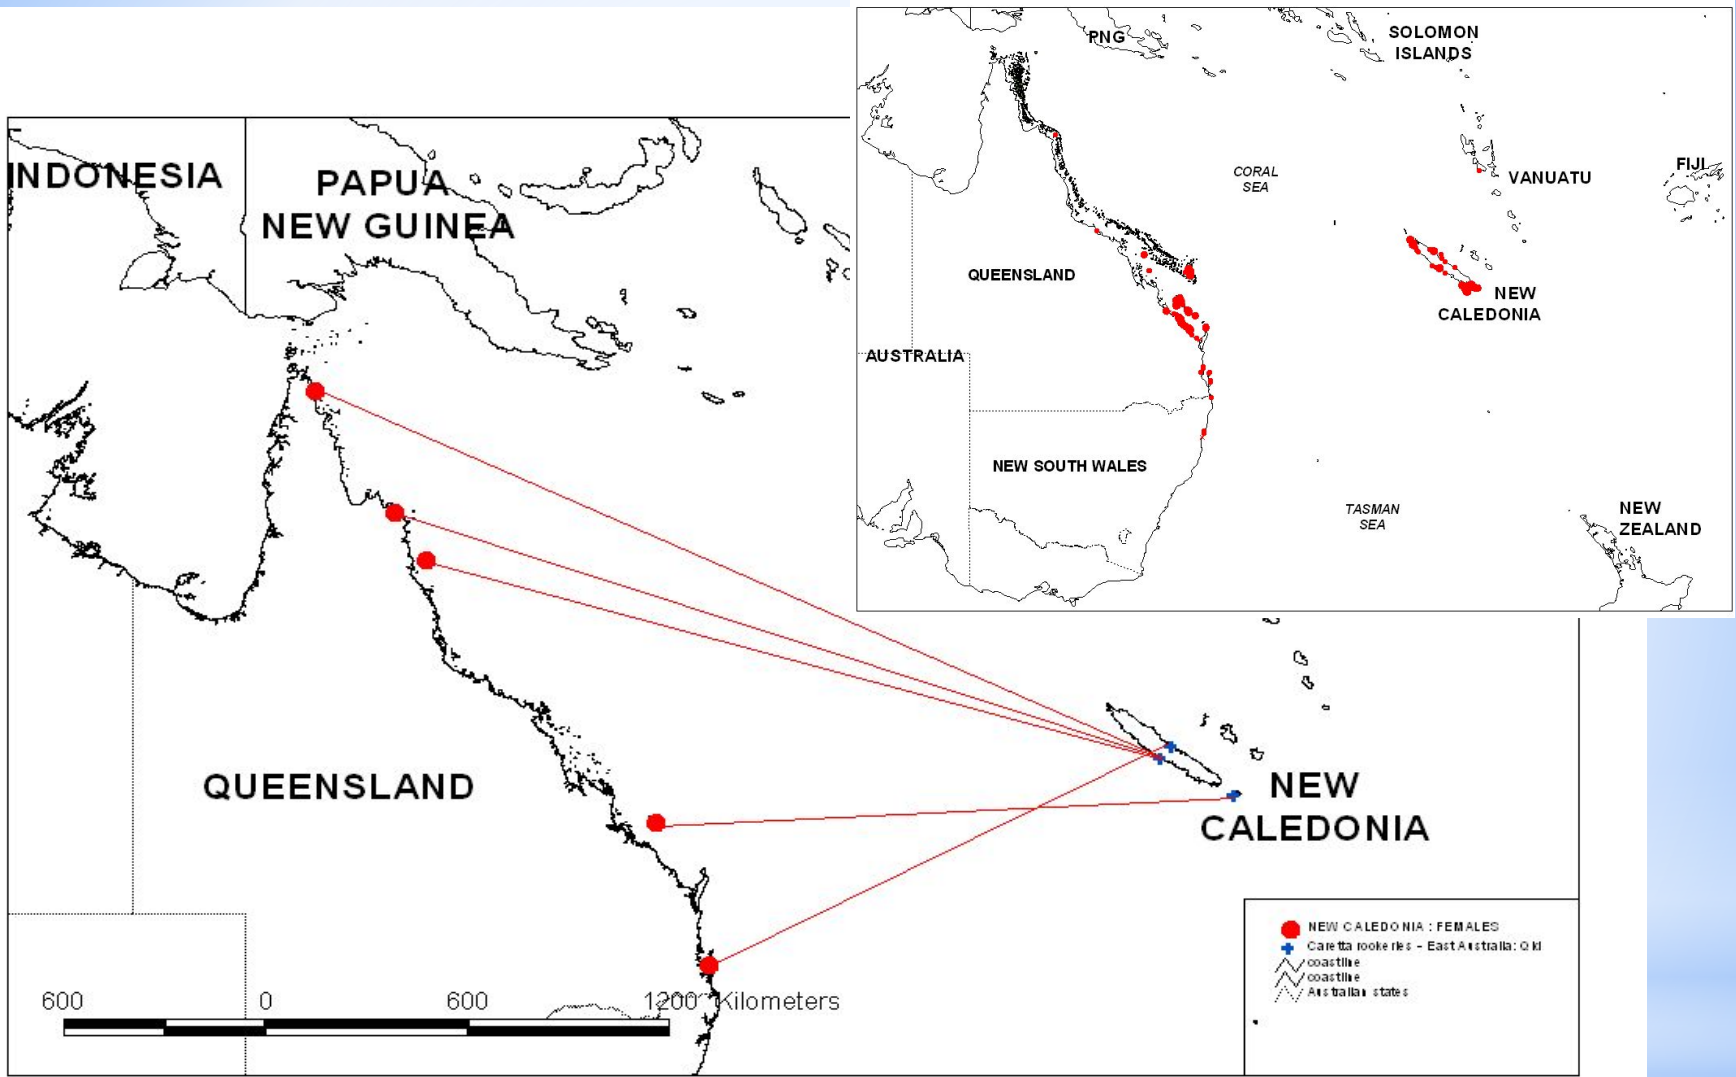

Migrations des tortues caouannes (*Caretta caretta*) nichant à Bourail, Nouvelle Calédonie

Colloque Groupe Tortues Marines France
8 - 11 septembre 2015

aquarium
des lagons
Nouvelle-Calédonie

Update as of 24 Apr 07:

2007 movement of post-nesting Bourail loggerhead turtle, ID 41462

released from Roche Percee, Bourail, New Caledonia

ST-20 transmitter Duty Cycle: 6 hours on, 48 hours off Curved Carapace Length: 91.0 cm

Date Deployed: February 20, 2007 Days Transmitting: 63 days

Straight line distance traveled: 2575 km Mean Travel Speed: 1.7 km/hr

Update as of 6/26/2011:

2011 movement of post-nesting loggerhead turtle, ID 23483

Date deployed: February 6, 2012 Days transmitting: 72 days