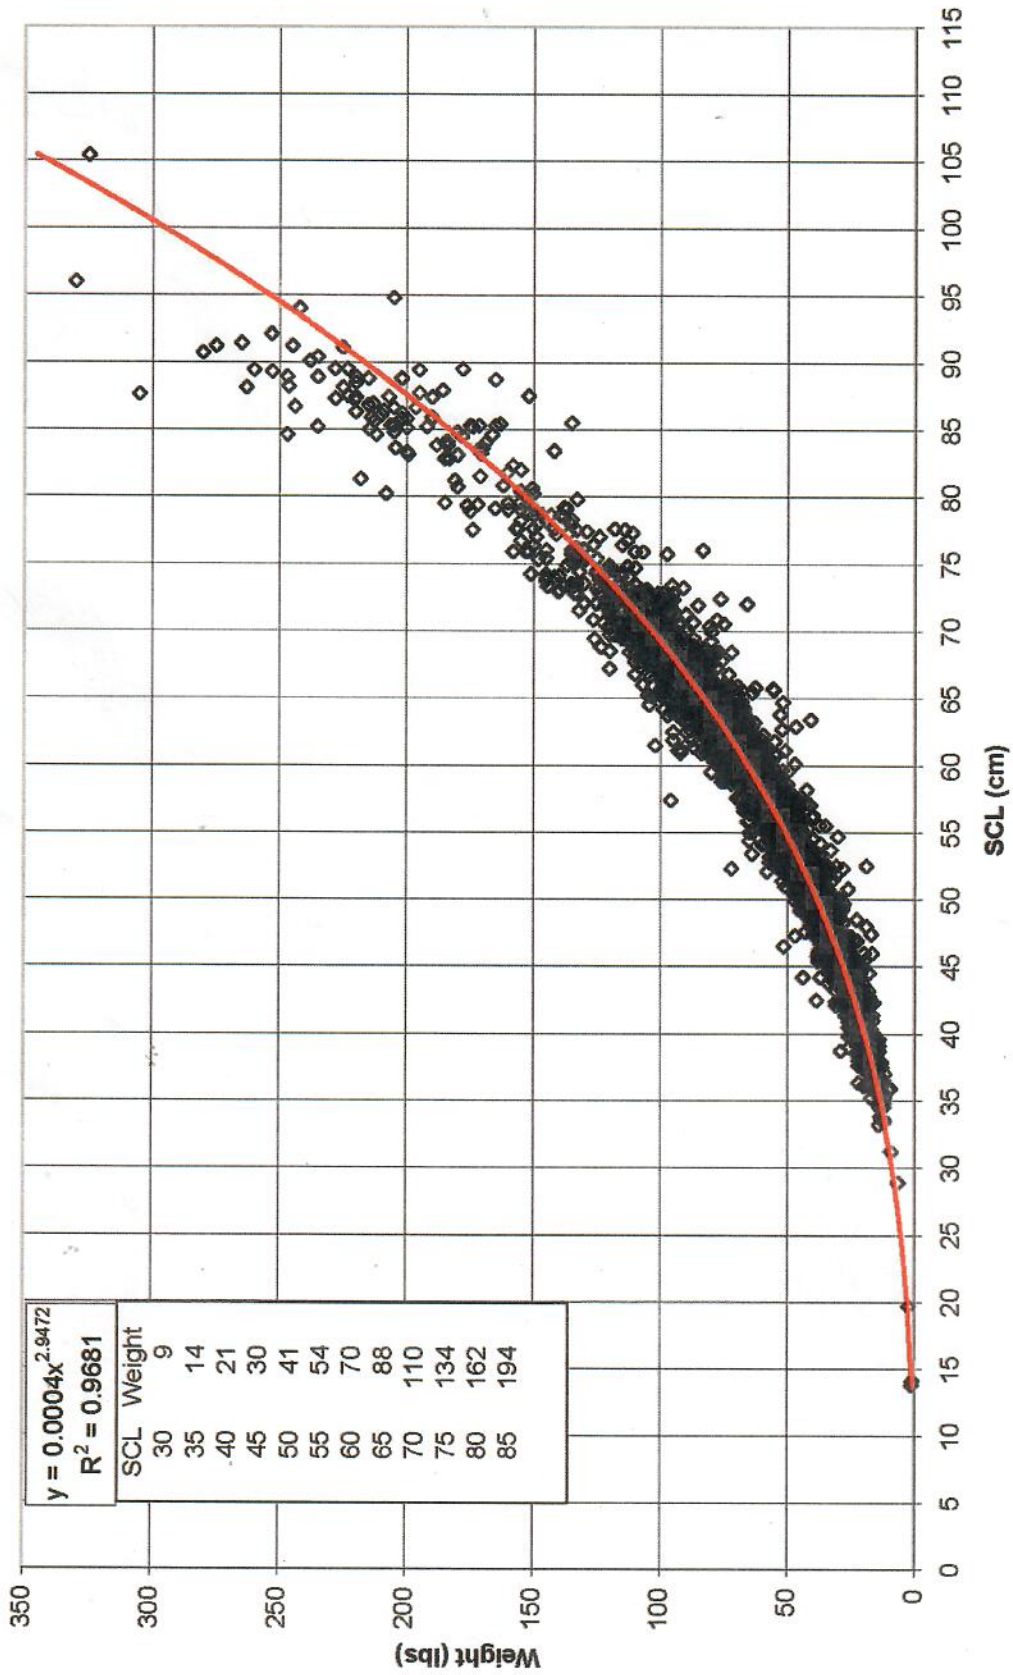

Length-Weight Curve for Hawaiian Green Turtles

Marine Turtle Research Program
 NOAA/NMFS/PIFSC
 2570 Dole street, 96822,
 Honolulu, HI