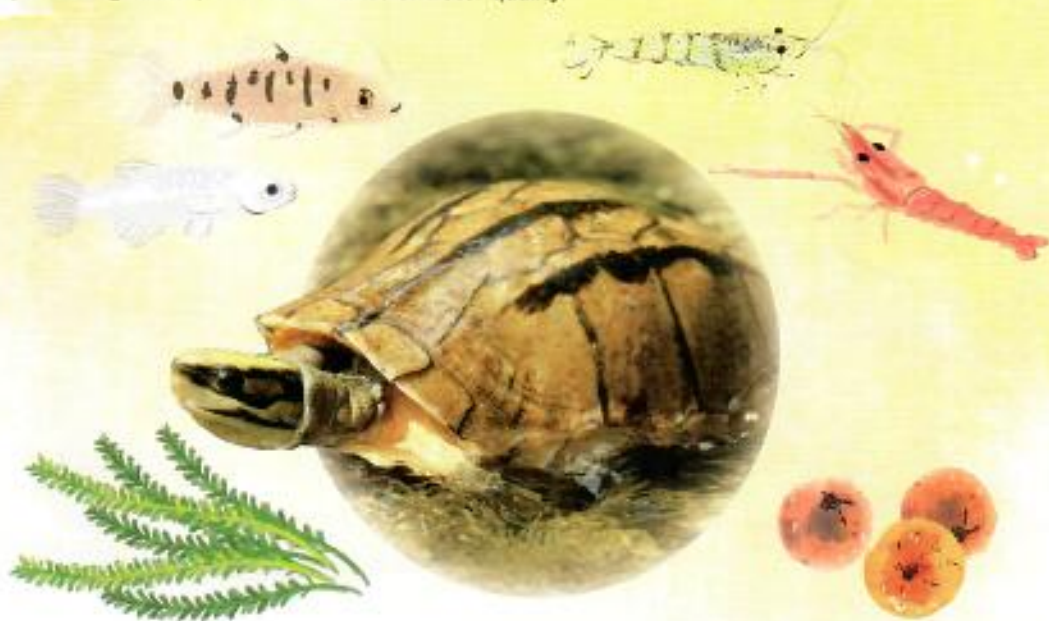

淡水龜的生態及文化角色

Ecological and Cultural Roles of Freshwater Turtles

淡水龜在河溪及濕地的食物網中發揮著重要的功能：大部分的淡水龜屬雜食性，牠們可帶動物種之間的能量轉移、營養物的流動，為水生植物傳播種子，並維持水質。

Freshwater turtles feature a key component of riverine and wetland food webs. Being omnivorous, the turtles perform essential roles in vital processes as energy flow, nutrient cycling, dispersal of riparian vegetation, and maintenance of water quality.