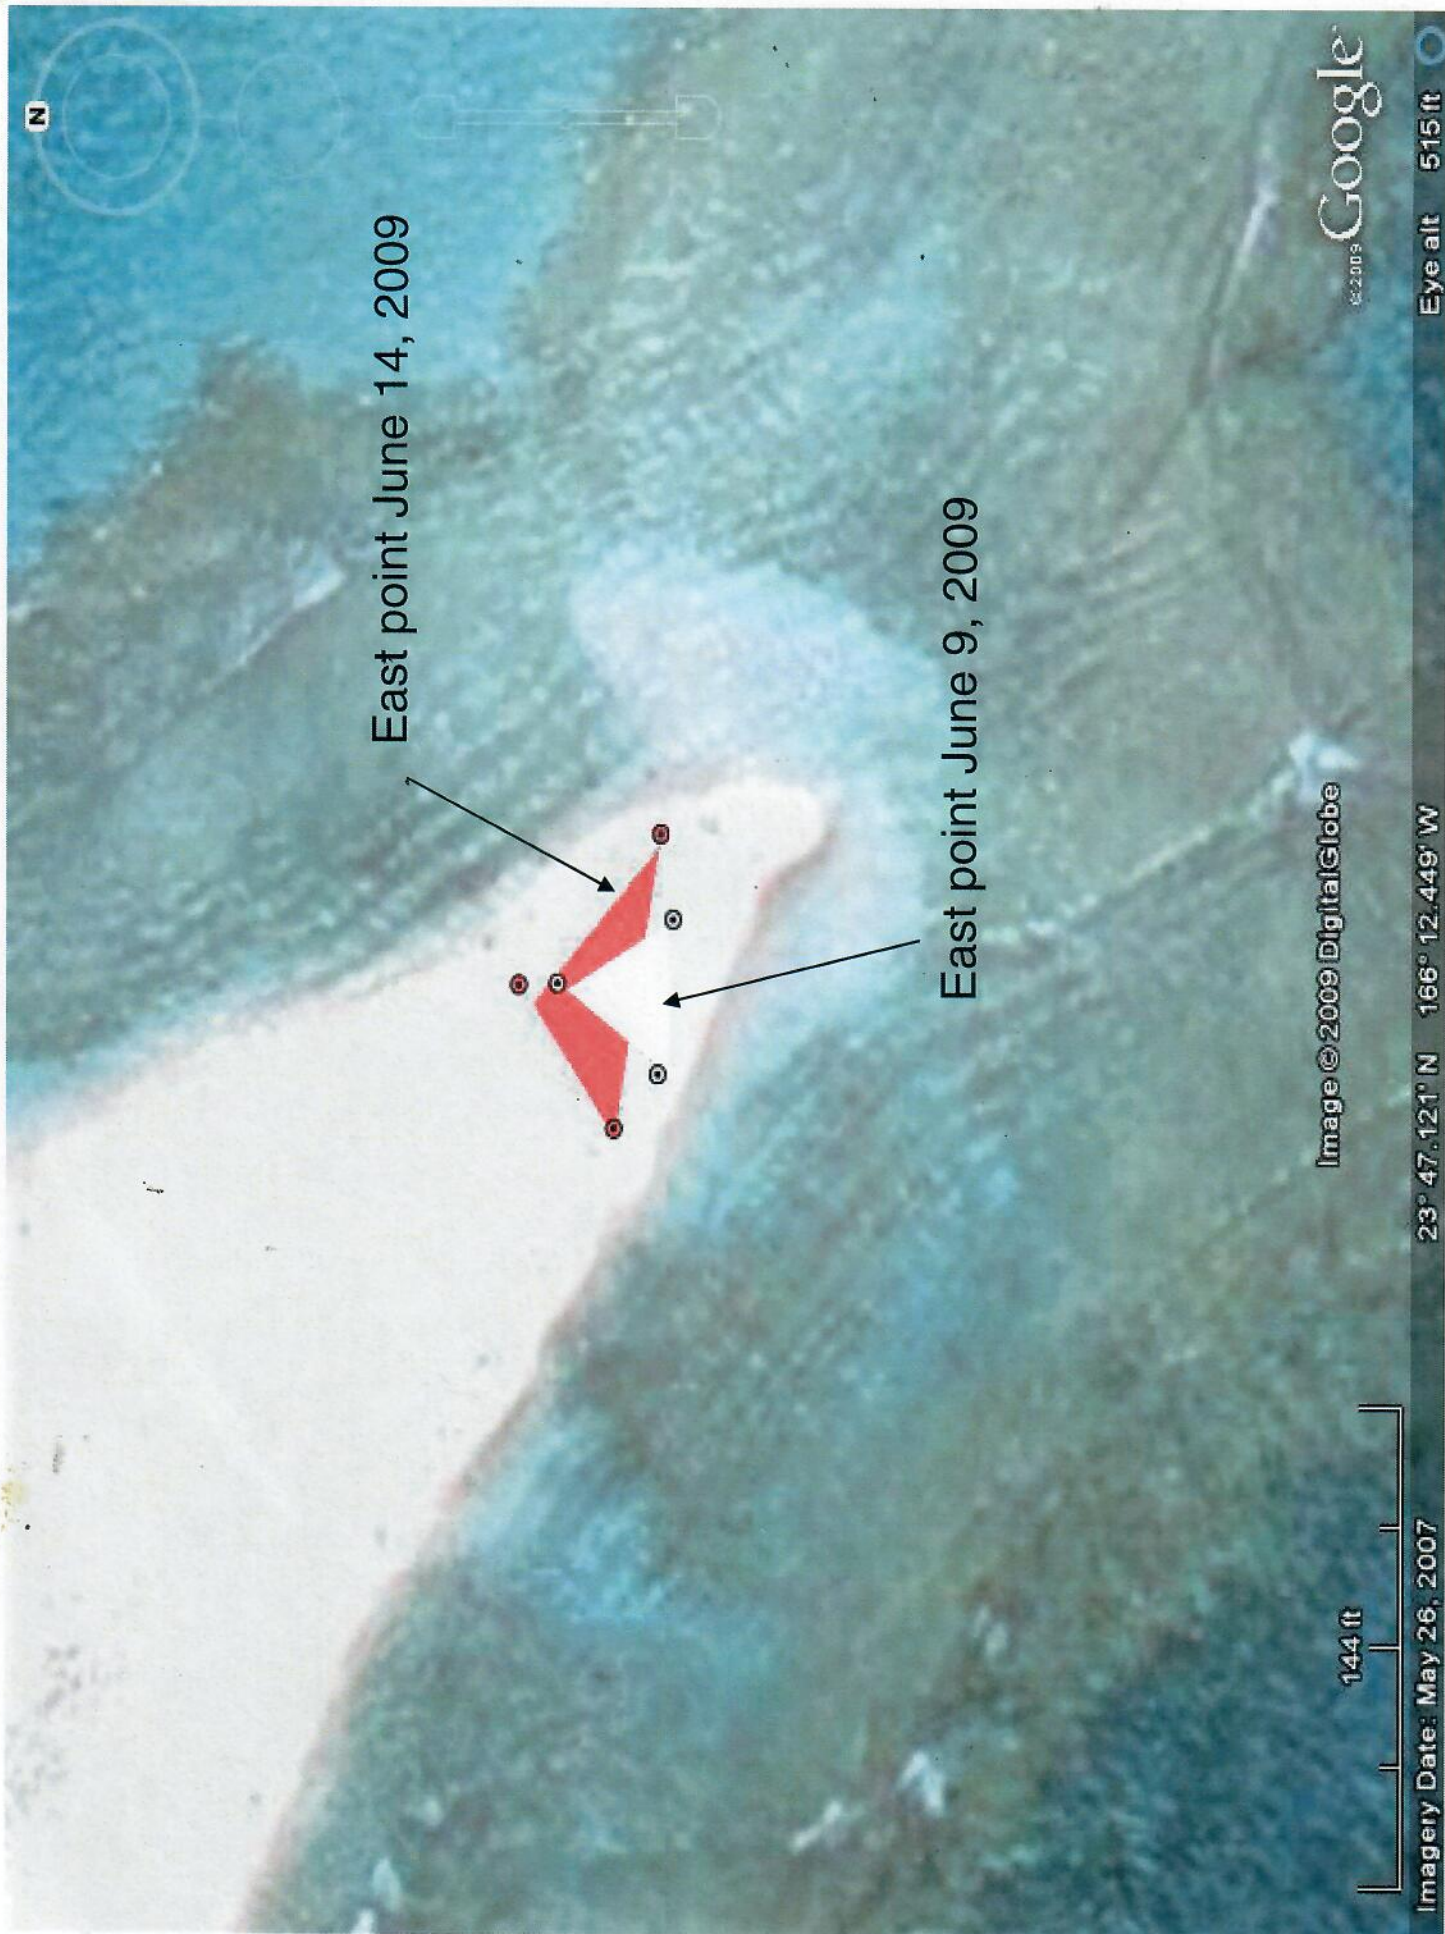

Image © 2008 DigitalGlobe  
Streaming 100%

Pointer 23°47'11.70" N 166°12'34.79" W

1489 ft

N

Google  
©2009

Eye alt 1707 ft

Image © 2009 DigitalGlobe

23° 47.185' N 166° 12.590' W

23° 47.183' N 166° 12.591' W

Eye alt: 1707 ft

N

East point June 14, 2009

East point June 9, 2009

Image © 2009 DigitalGlobe

© 2008 Google

144 ft

Imagery Date: May 26, 2007

23° 47.121' N 166° 12.449' W

Eye alt 515 ft

West spit June 9, 2009

West spit June 14, 2009

144 ft

Image © 2009 DigitalGlobe

©2009 Google

23° 47' 27.6" N 166° 12' 7.11" W

Eye alt 515 ft