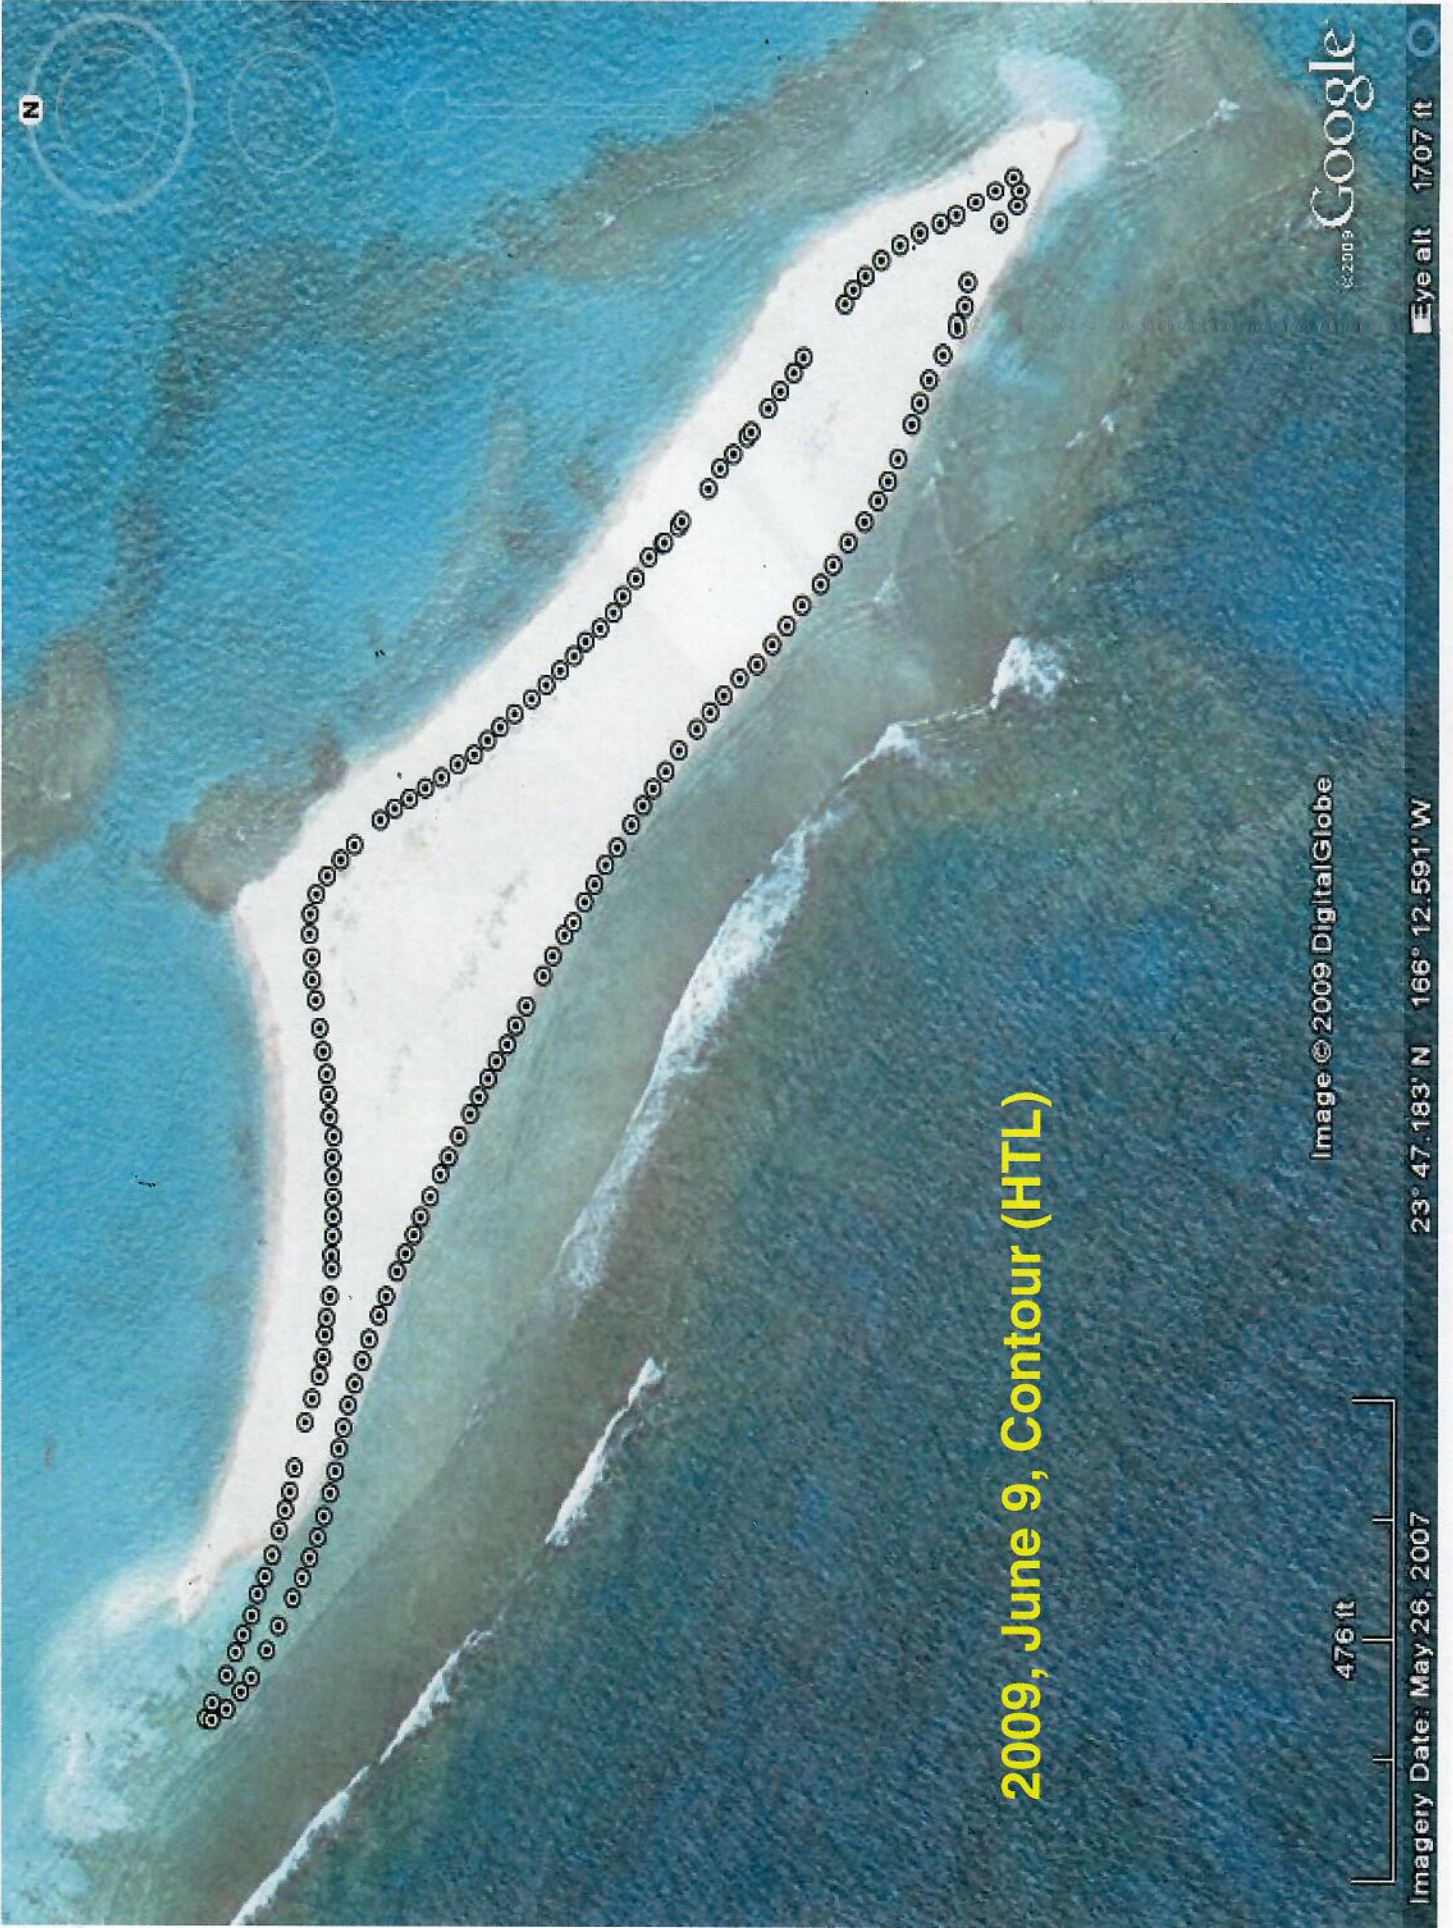

Image © 2008 DigitalGlobe  
Streaming 100%

Pointer 23°47'11.70" N 166°12'34.79" W

1489 ft

N

Google  
©2009

Eye alt 1707 ft

Image © 2009 DigitalGlobe

23° 47.185' N 166° 12.590' W

2009, May 13, Contour (HTL)

476 ft

Imagery Date: May 26, 2007

2009, June 9, Contour (HTL)

Image © 2009 DigitalGlobe

Google  
© 2009

476 ft

Imagery Date: May 26, 2007

23° 47.183' N 166° 12.591' W

Eye alt: 1707 ft

N

East point June 14, 2009

East point June 9, 2009

Image © 2009 DigitalGlobe

© 2008 Google

144 ft

Imagery Date: May 26, 2007

23° 47.121' N 166° 12.449' W

Eye alt 515 ft

West spit June 9, 2009

West spit June 14, 2009

144 ft

Image © 2009 DigitalGlobe

©2009 Google