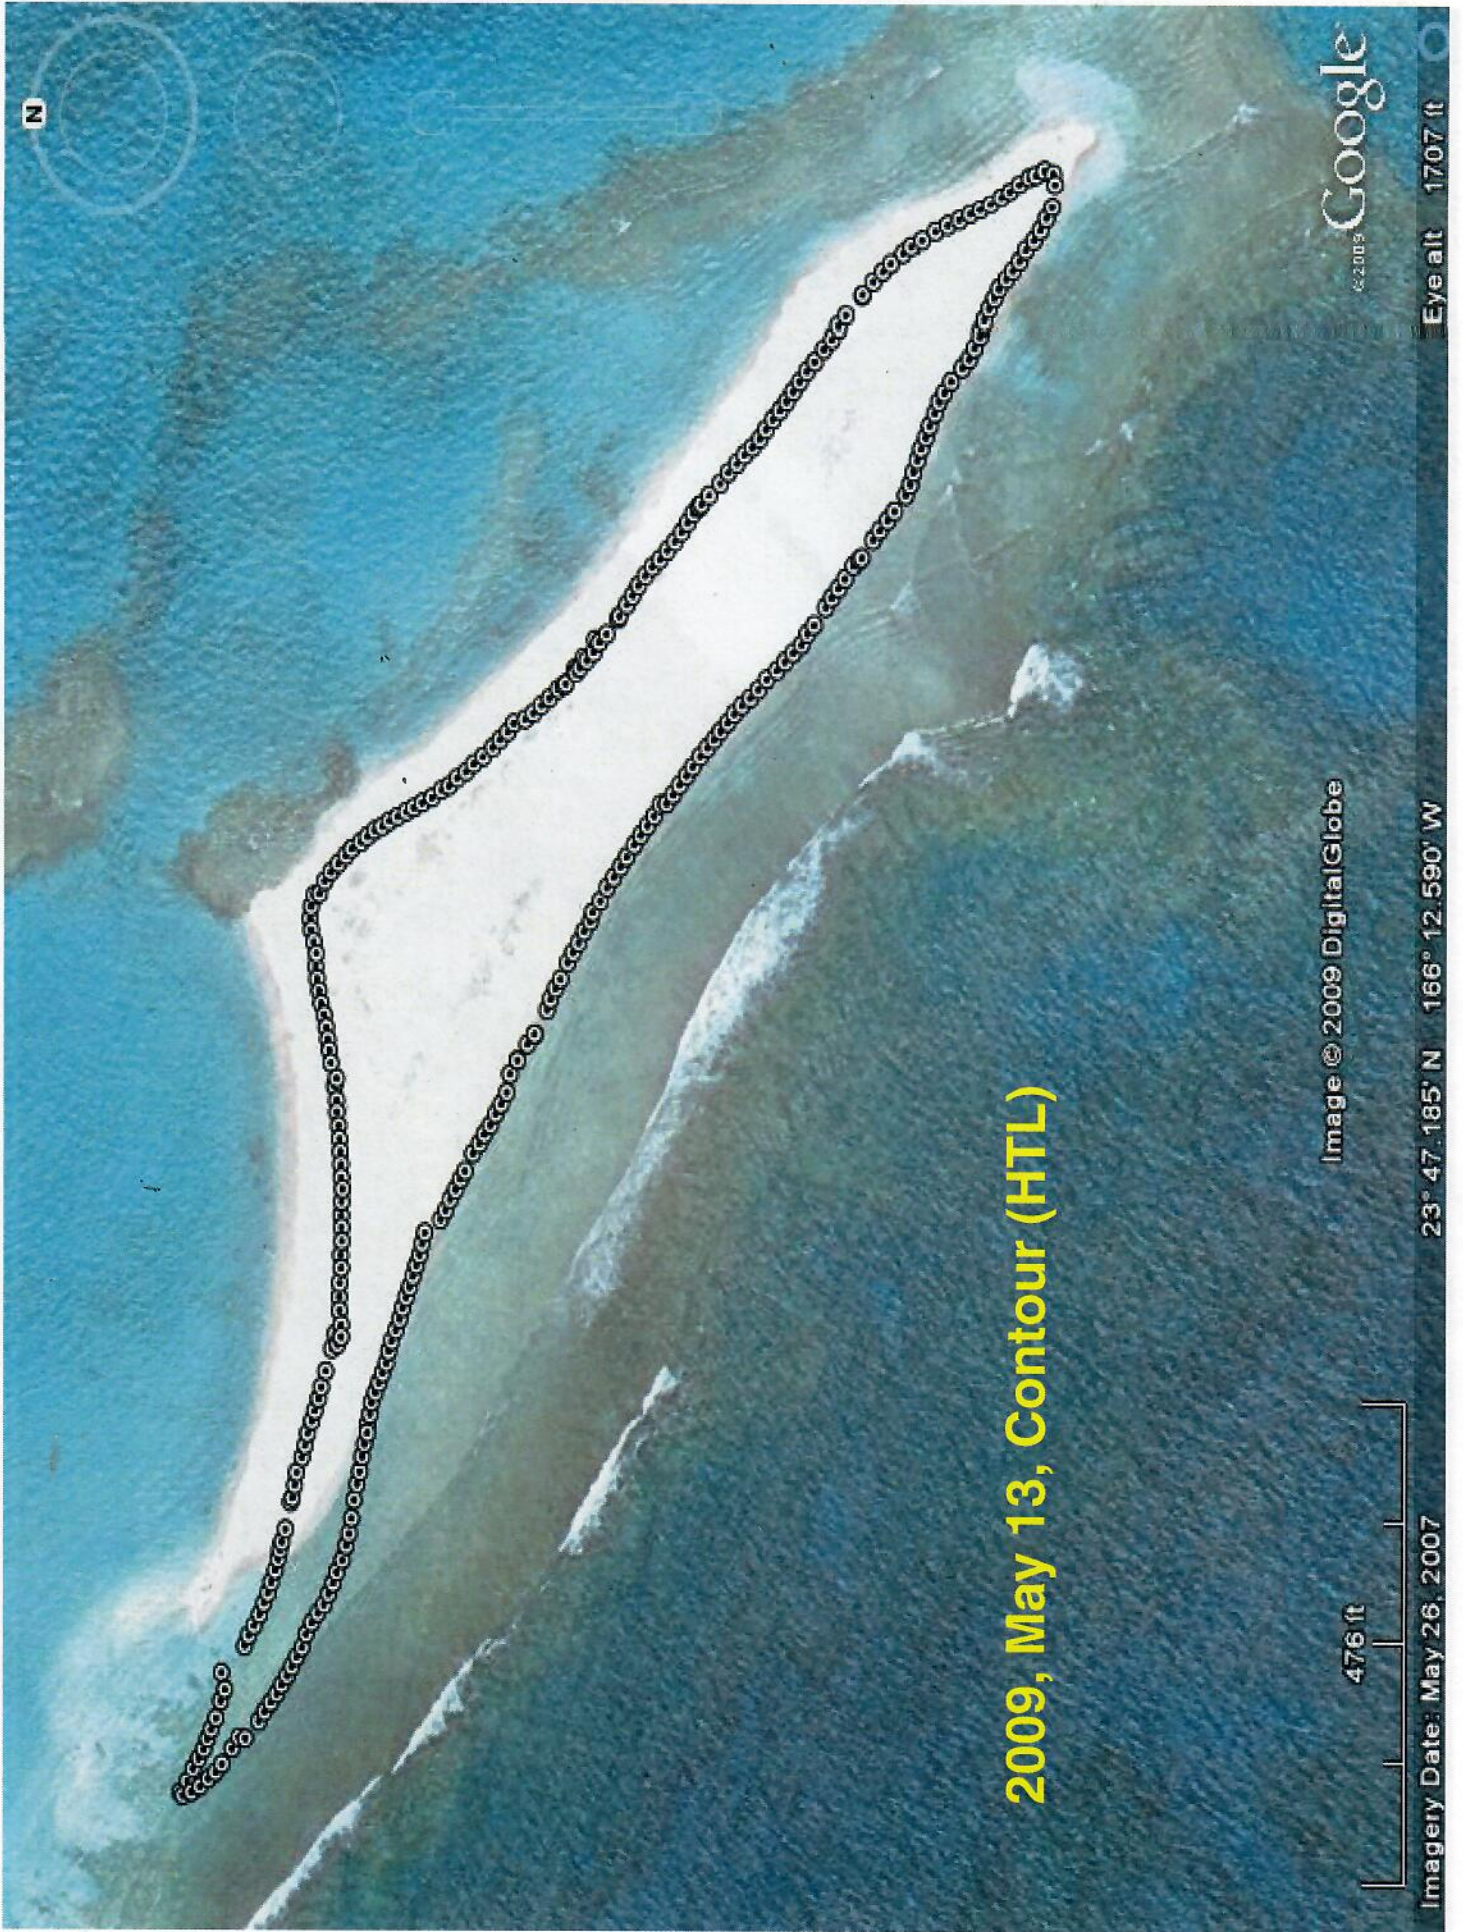

©2007 Google™

Image © 2007 DigitalGlobe

167 m

3 JUL 2007 20 JUL 2007

+

N

**2008 Nests (N and P)**

Google™

Image © 2008 DigitalGlobe  
Streaming 100%

Pointer 23°47'11.70" N 166°12'34.79" W

1489 ft

N

Google  
©2009

Eye alt 1707 ft

Image © 2009 DigitalGlobe

23° 47.185' N 166° 12.590' W

23° 47.183' N 166° 12.591' W

Eye alt: 1707 ft

N

East point June 14, 2009

East point June 9, 2009

Image © 2009 DigitalGlobe

© 2008 Google

144 ft

Imagery Date: May 26, 2007

23° 47.121' N 166° 12.449' W

Eye alt 515 ft

West spit June 9, 2009

West spit June 14, 2009

144 ft

Image © 2009 DigitalGlobe

©2009 Google