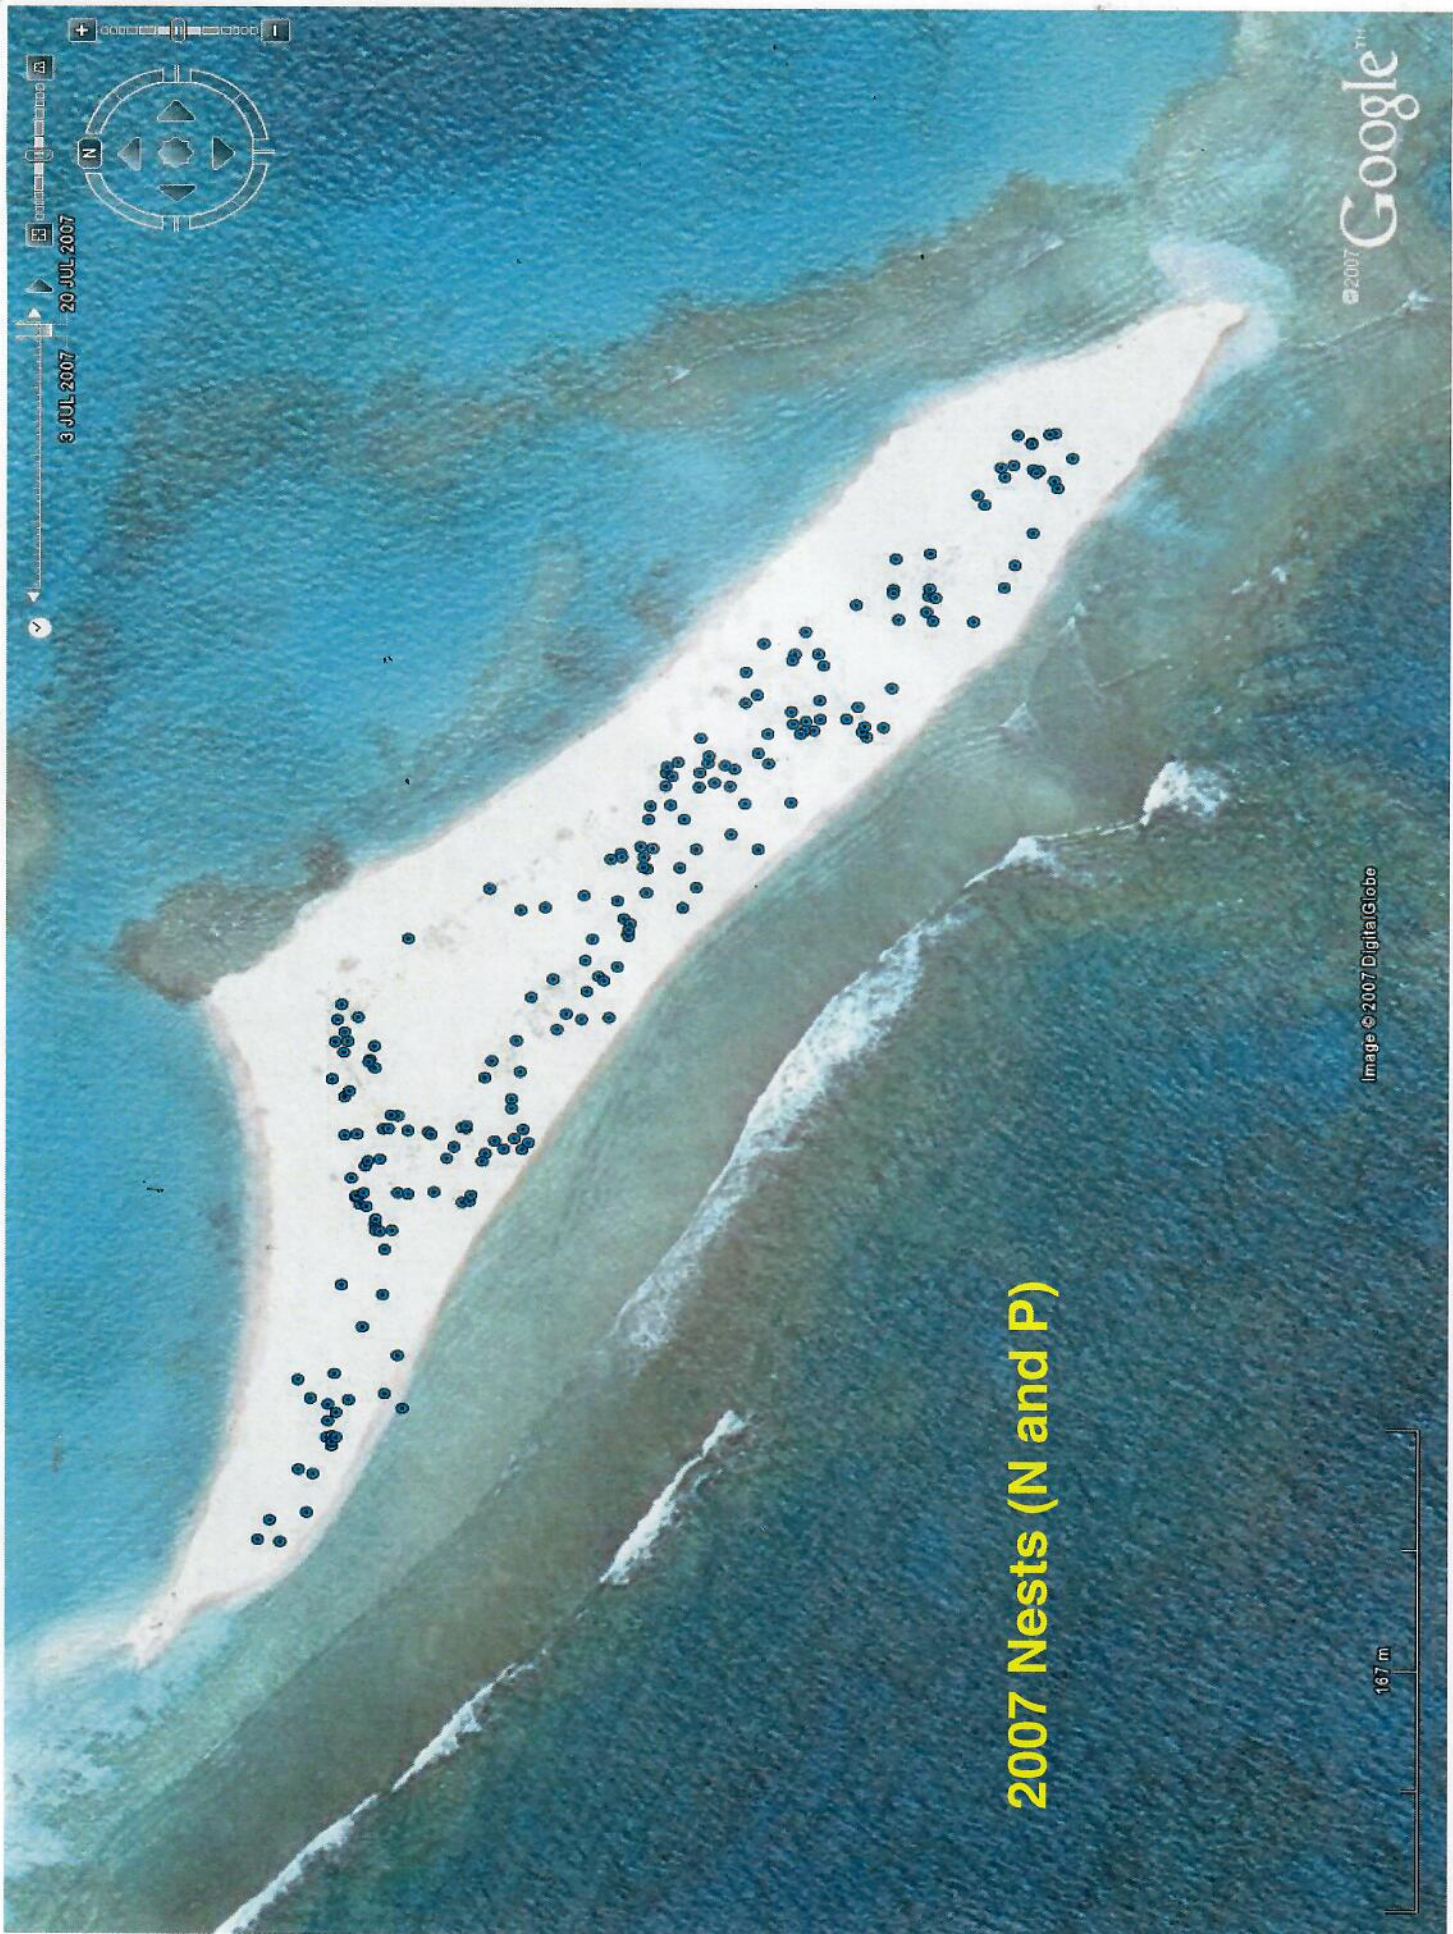

2005 Contour (at berm)

167 m

Image © 2007 DigitalGlobe

2006 Contour (at berm)

# 2007 Contour (HTL)

3 JUL 2007  
20 JUL 2007

© 2007 Google™

Eye alt 1522 ft

2008 Contour (HTL)

Image © 2008 DigitalGlobe  
Streaming ||||| 100%

Pointer 23°47'11.70" N 166°12'34.79" W

**2007 Nests (N and P)**

Image © 2008 DigitalGlobe  
Streaming 100%

Pointer 23°47'11.70" N 166°12'34.79" W

1489 ft

N

Google  
©2009

Eye alt 1707 ft

Image © 2009 DigitalGlobe

23° 47.185' N 166° 12.590' W

Imagery Date: May 26, 2007

23° 47.121' N 166° 12.449' W

Eye alt 515 ft

West spit June 9, 2009

West spit June 14, 2009

144 ft

Image © 2009 DigitalGlobe

©2009 Google