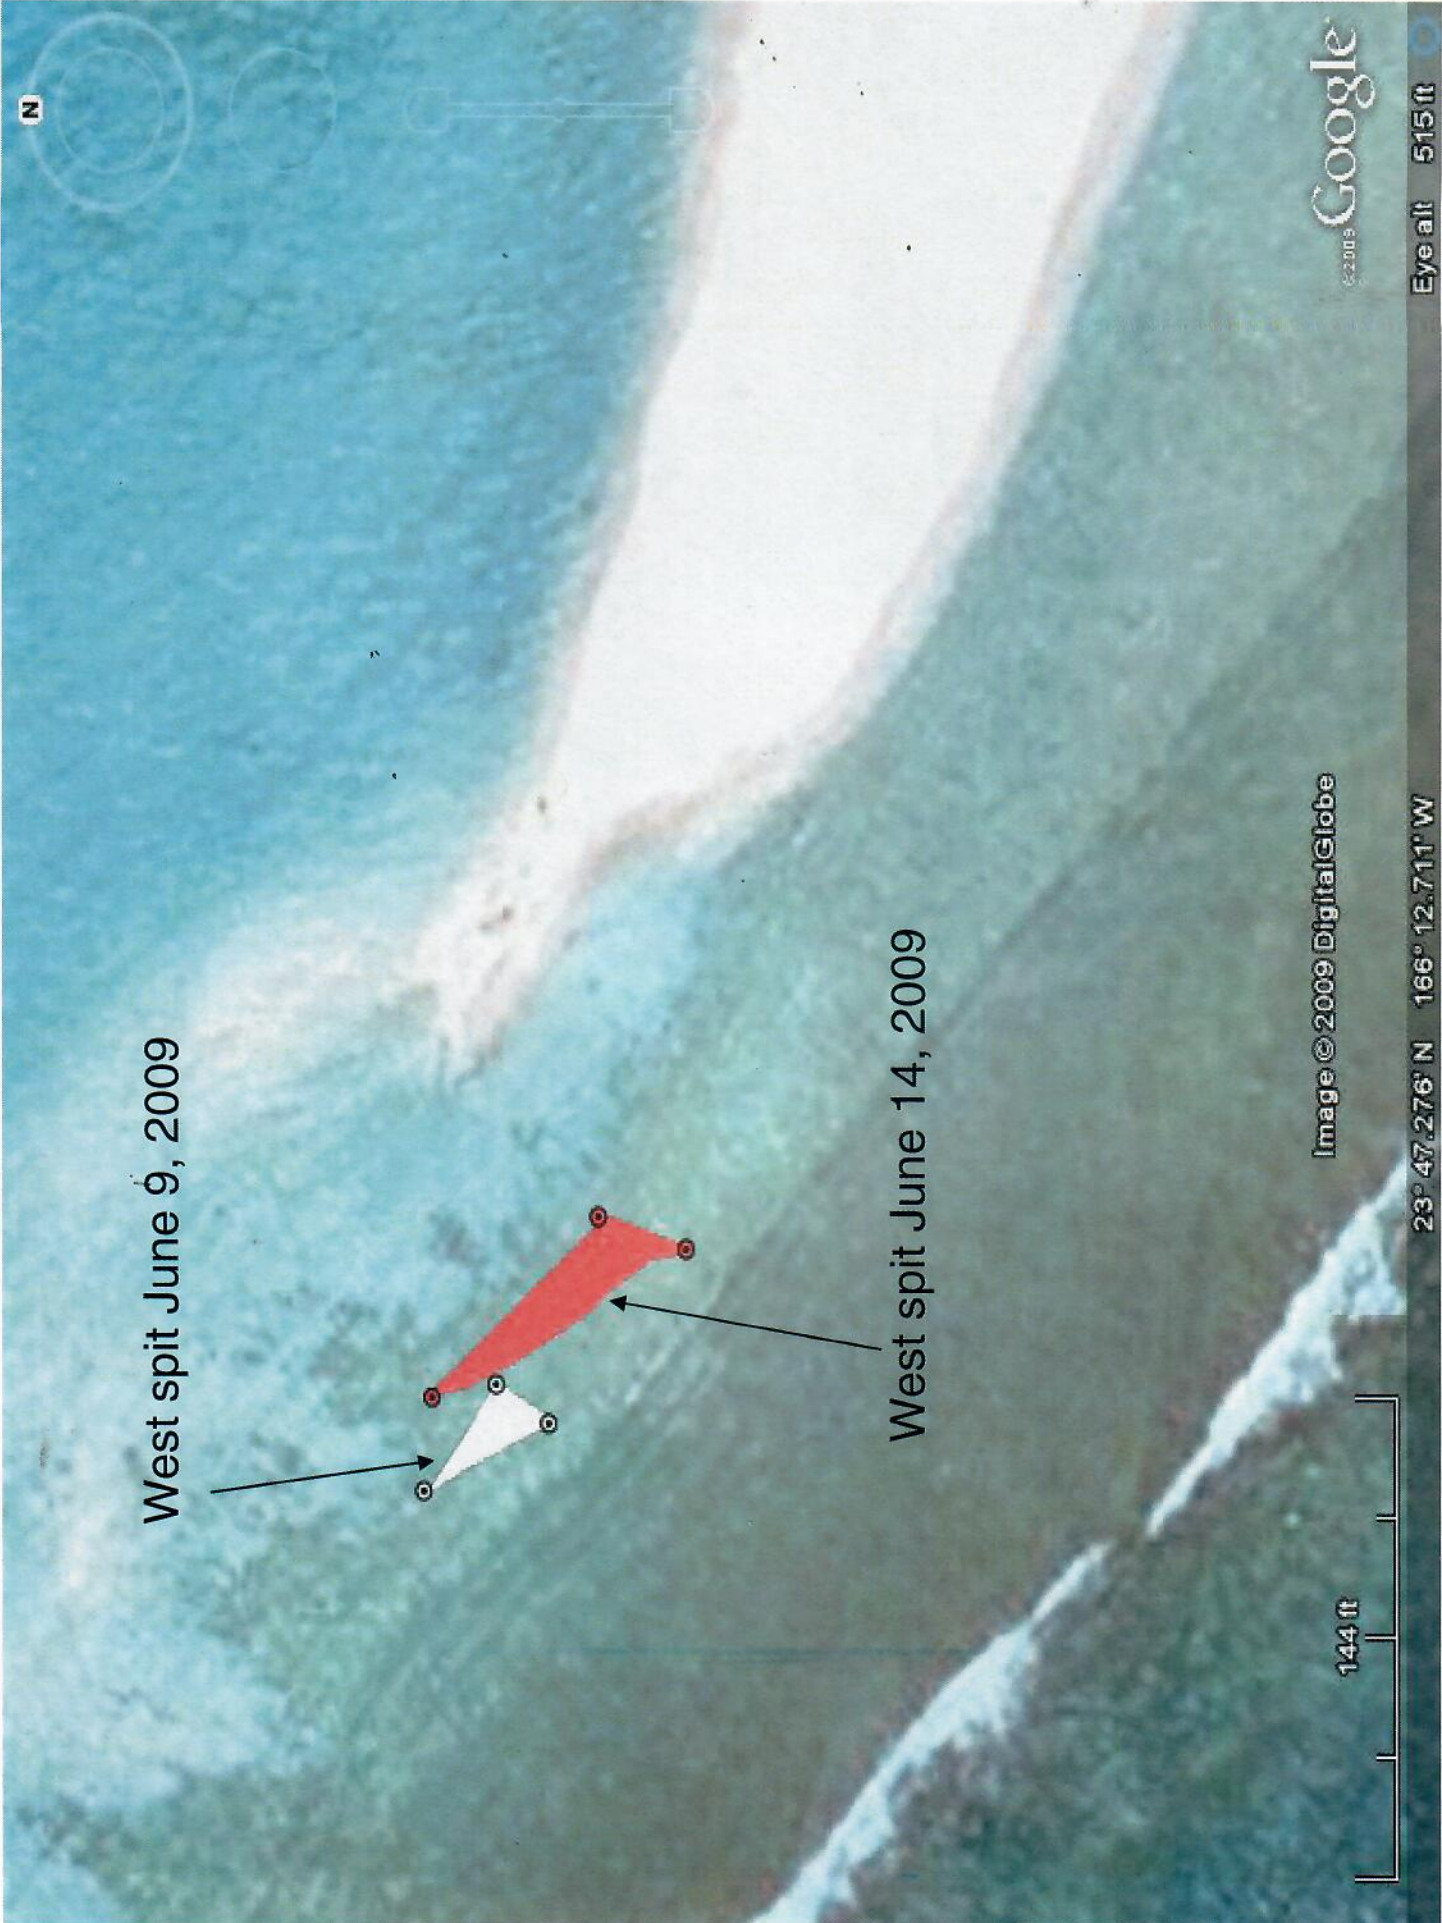

Image © 2008 DigitalGlobe  
Streaming 100%

Pointer 23°47'11.70" N 166°12'34.79" W

1489 ft

N

Google  
©2009

Eye alt 1707 ft

Image © 2009 DigitalGlobe

23° 47.185' N 166° 12.590' W

23° 47.183' N 166° 12.591' W

Eye alt: 1707 ft

N

East point June 14, 2009

East point June 9, 2009

Image © 2009 DigitalGlobe

© 2008 Google

144 ft

Imagery Date: May 26, 2007

23° 47.121' N 166° 12.449' W

Eye alt 515 ft

West spit June 9, 2009

West spit June 14, 2009

144 ft

Image © 2009 DigitalGlobe

©2009 Google

23° 47' 27.6" N 166° 12' 7.11" W

Eye alt 515 ft