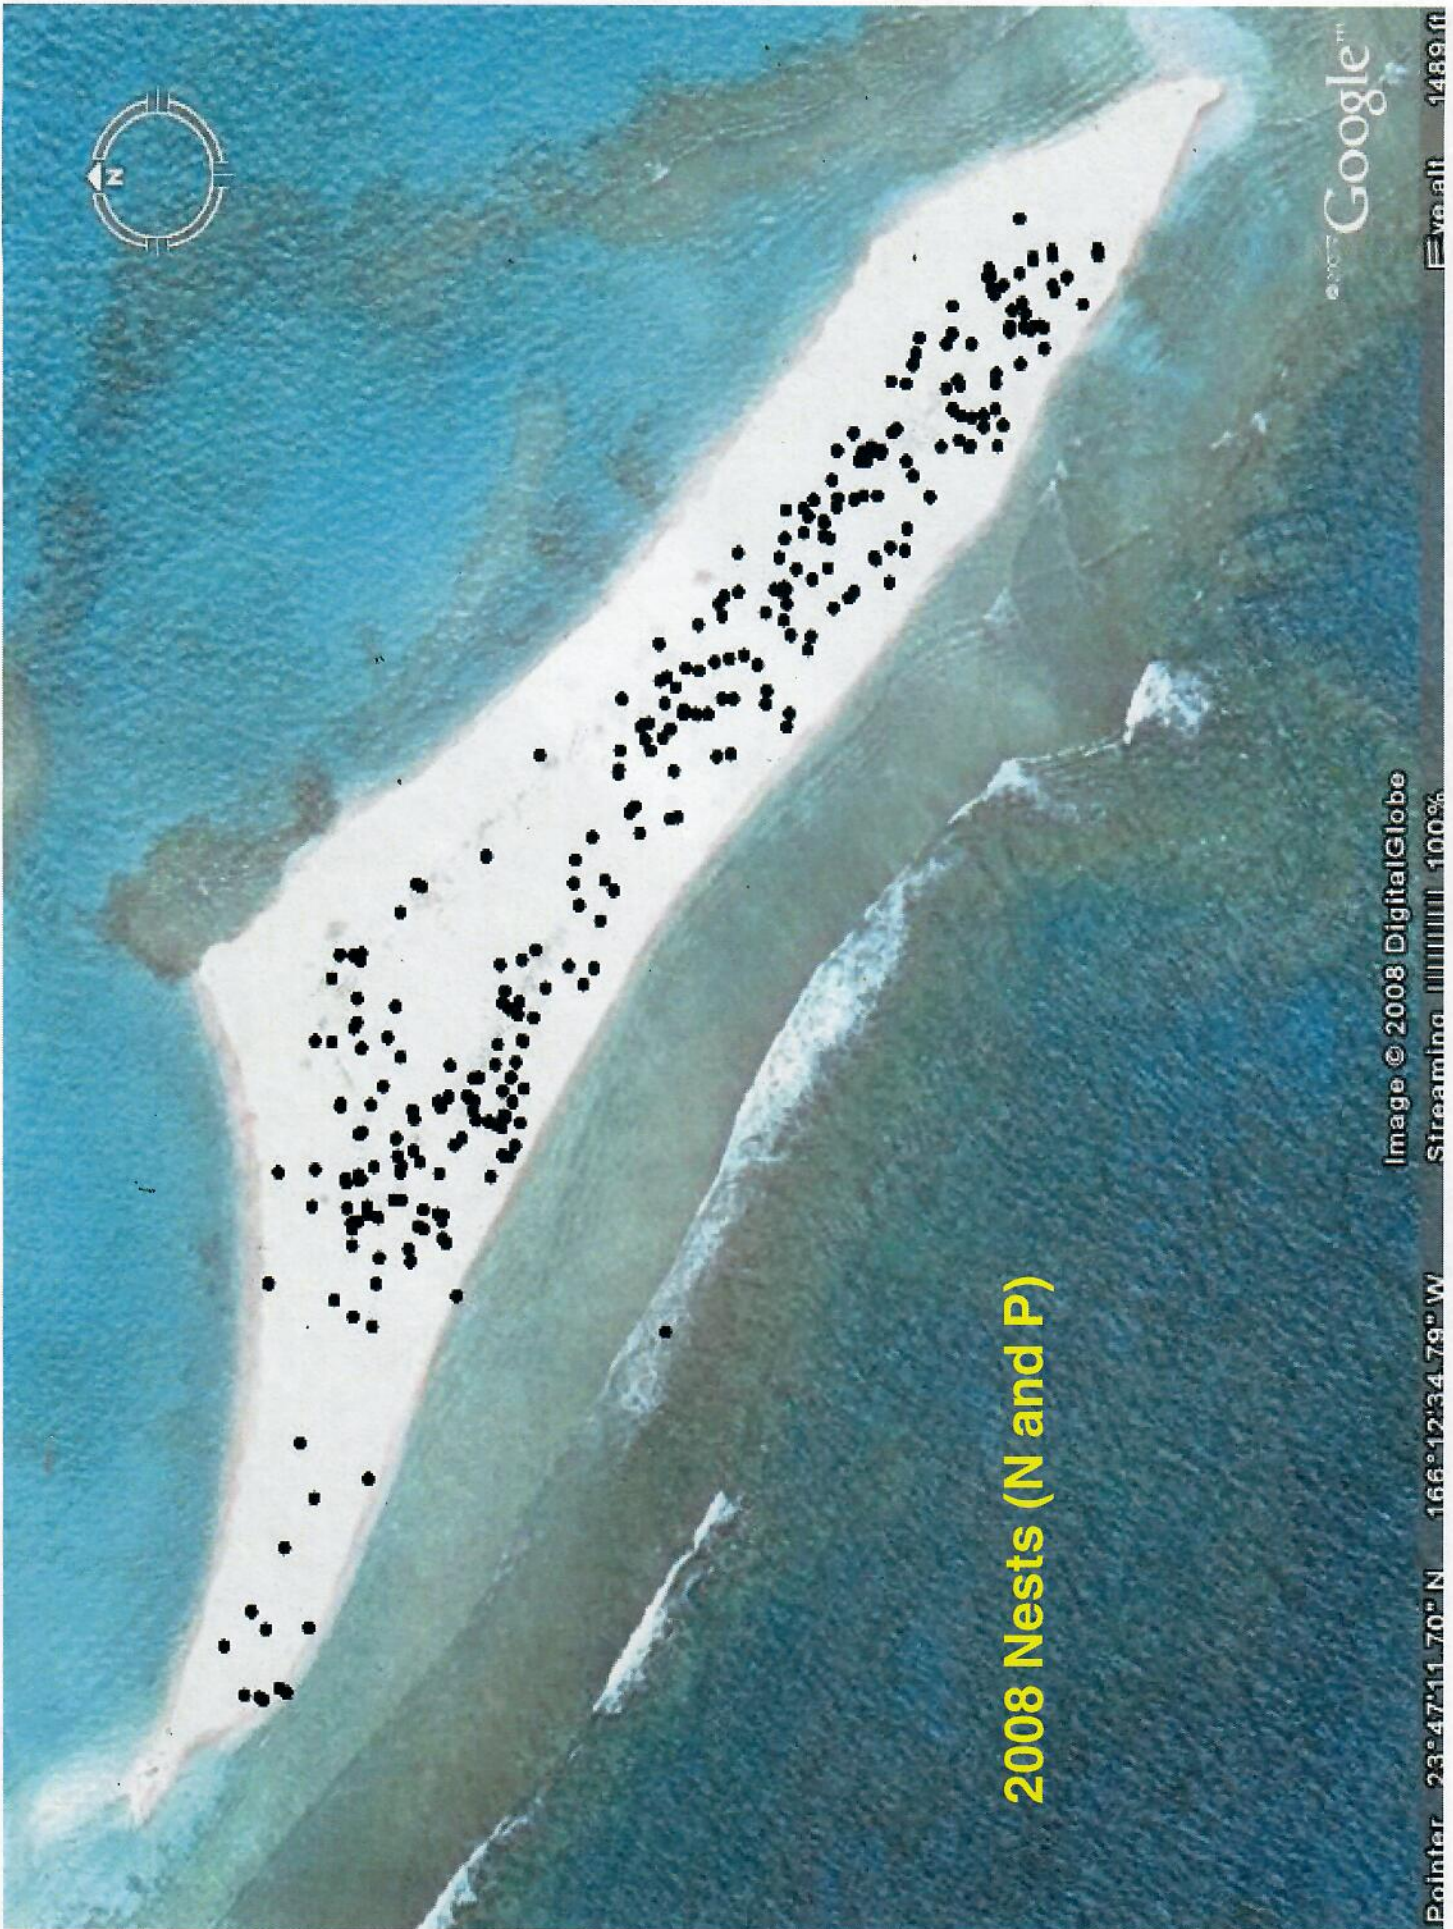

©2007 Google™

Image © 2007 DigitalGlobe

167 m

3 JUL 2007 20 JUL 2007

+

N

**2008 Nests (N and P)**

Google™

Image © 2008 DigitalGlobe  
Streaming 100%

Pointer 23°47'11.70" N 166°12'34.79" W

1489 ft

N

Google  
©2009

Eye alt 1707 ft

Image © 2009 DigitalGlobe

23° 47.185' N 166° 12.590' W

23° 47.183' N 166° 12.591' W

Eye alt: 1707 ft

N

East point June 14, 2009

East point June 9, 2009

Image © 2009 DigitalGlobe

© 2008 Google

144 ft

Imagery Date: May 26, 2007

23° 47.121' N 166° 12.449' W

Eye alt 515 ft

West spit June 9, 2009

West spit June 14, 2009

144 ft

Image © 2009 DigitalGlobe

©2009 Google