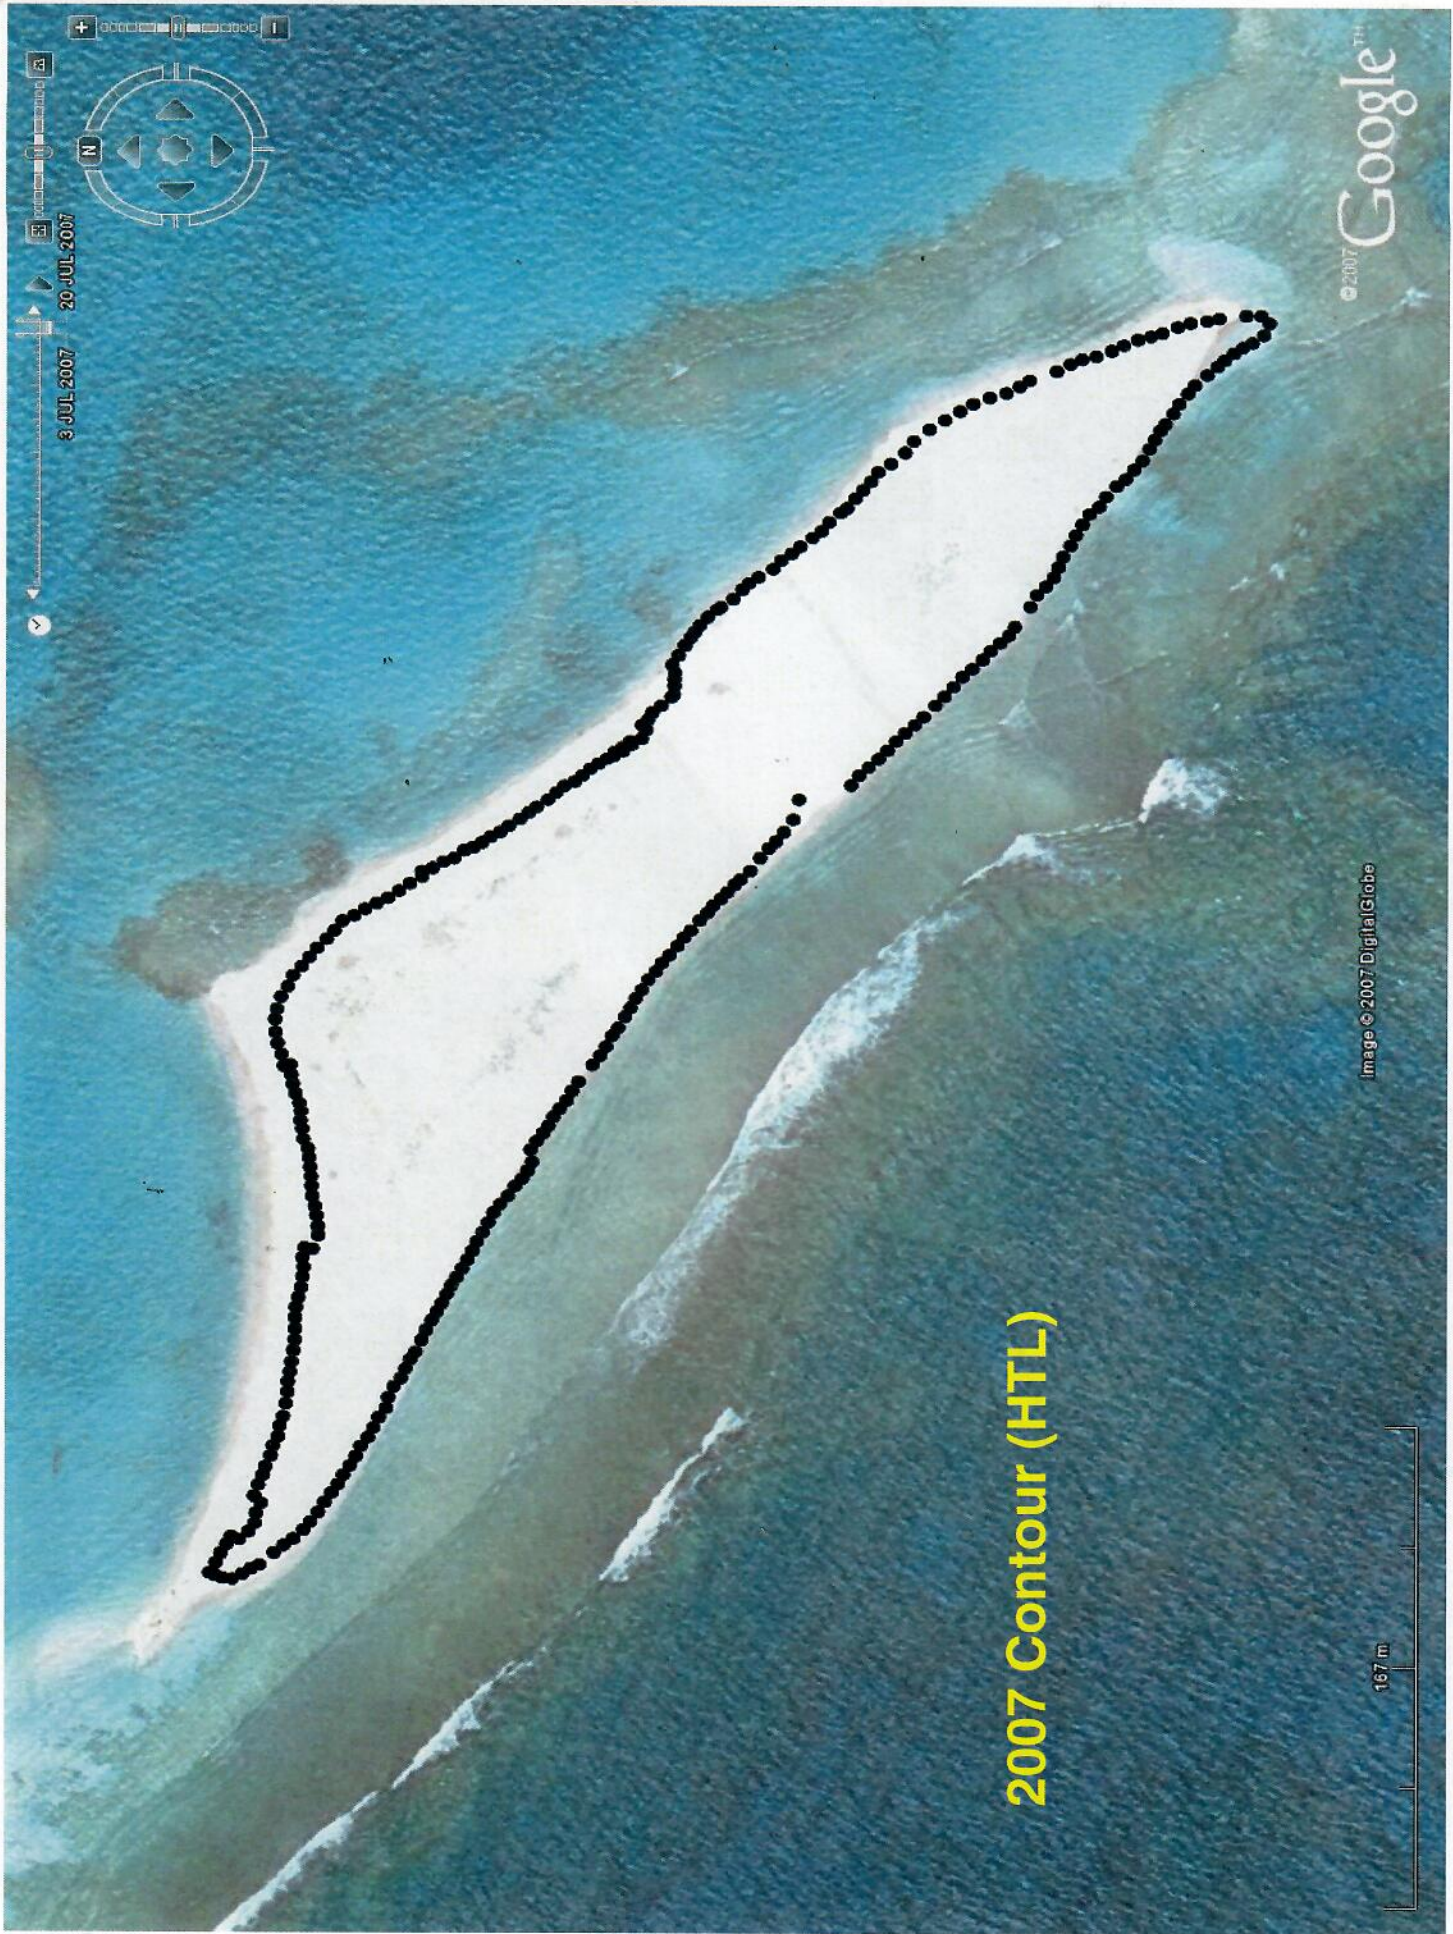

2005 Contour (at berm)

167 m

Image © 2007 DigitalGlobe

2006 Contour (at berm)

# 2007 Contour (HTL)

3 JUL 2007  
20 JUL 2007

© 2007 Google™

Eye alt 1522 ft

2008 Contour (HTL)

Image © 2008 DigitalGlobe  
Streaming ||||| 100%

Pointer 23°47'11.70" N 166°12'34.79" W

**2007 Nests (N and P)**

23° 47.183' N 166° 12.591' W

Eye alt: 1707 ft

N

East point June 14, 2009

East point June 9, 2009

Image © 2009 DigitalGlobe

© 2008 Google

144 ft

Imagery Date: May 26, 2007

23° 47.121' N 166° 12.449' W

Eye alt 515 ft

West spit June 9, 2009

West spit June 14, 2009

144 ft

Image © 2009 DigitalGlobe

©2009 Google