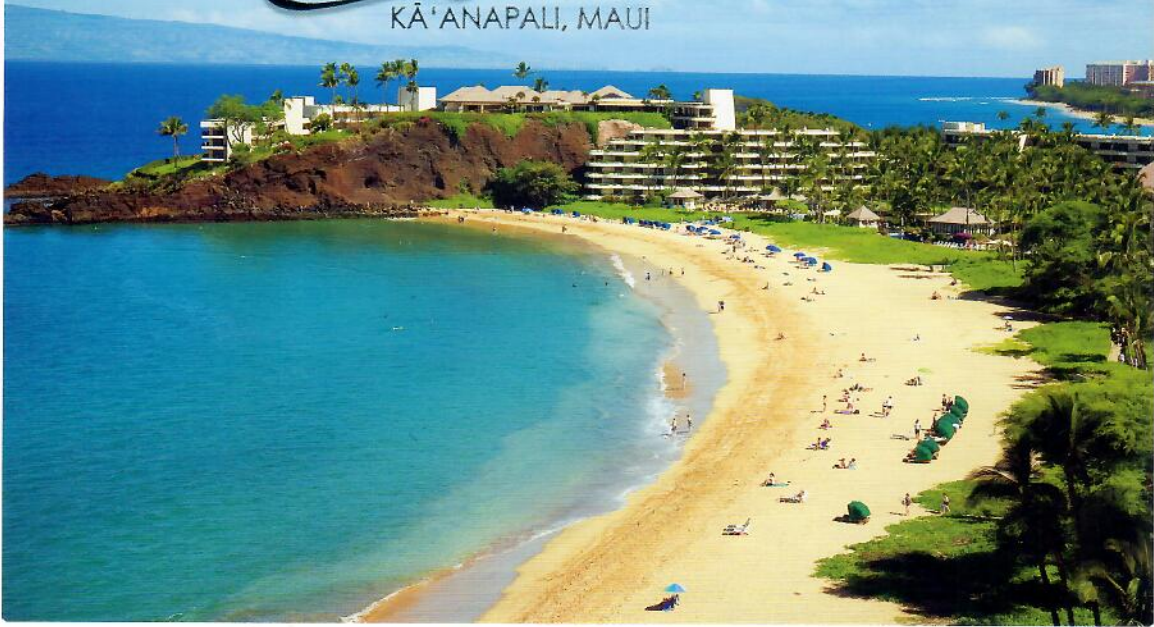

50c

SOLOMON ISLANDS

Bora Bora

Motu Tupe, Motu Tape et Motu Piti A'au

Heron Island Research Station
Great Barrier Reef
Australia

Black Rock

KĀ'ANAPALI, MAUI

KĪHOLO BAY, KONA