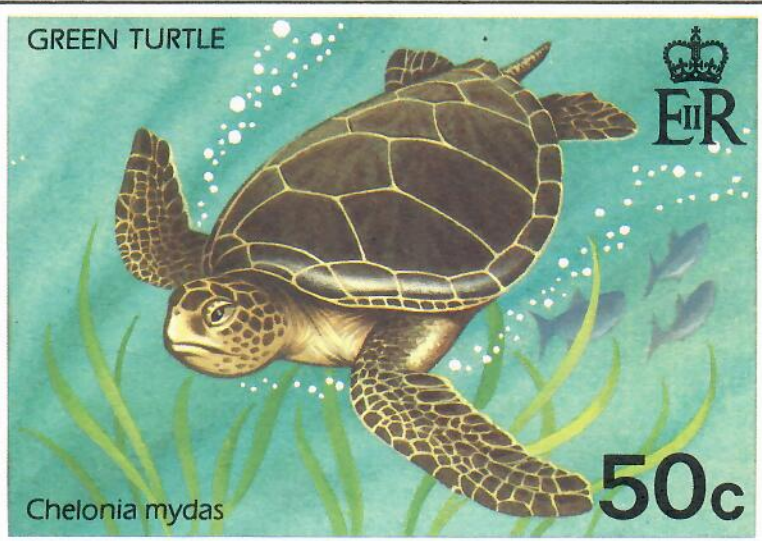

GREEN TURTLE

Chelonia mydas

50c

SOLOMON ISLANDS