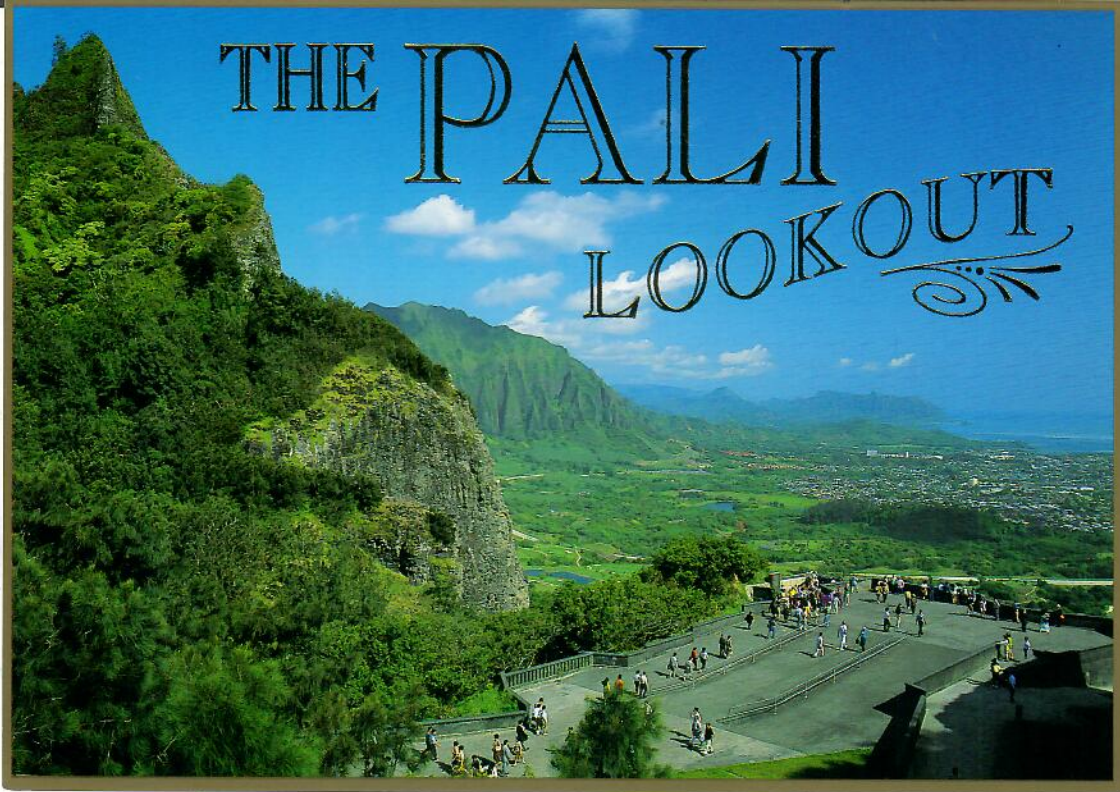

THE PALI LOOKOUT