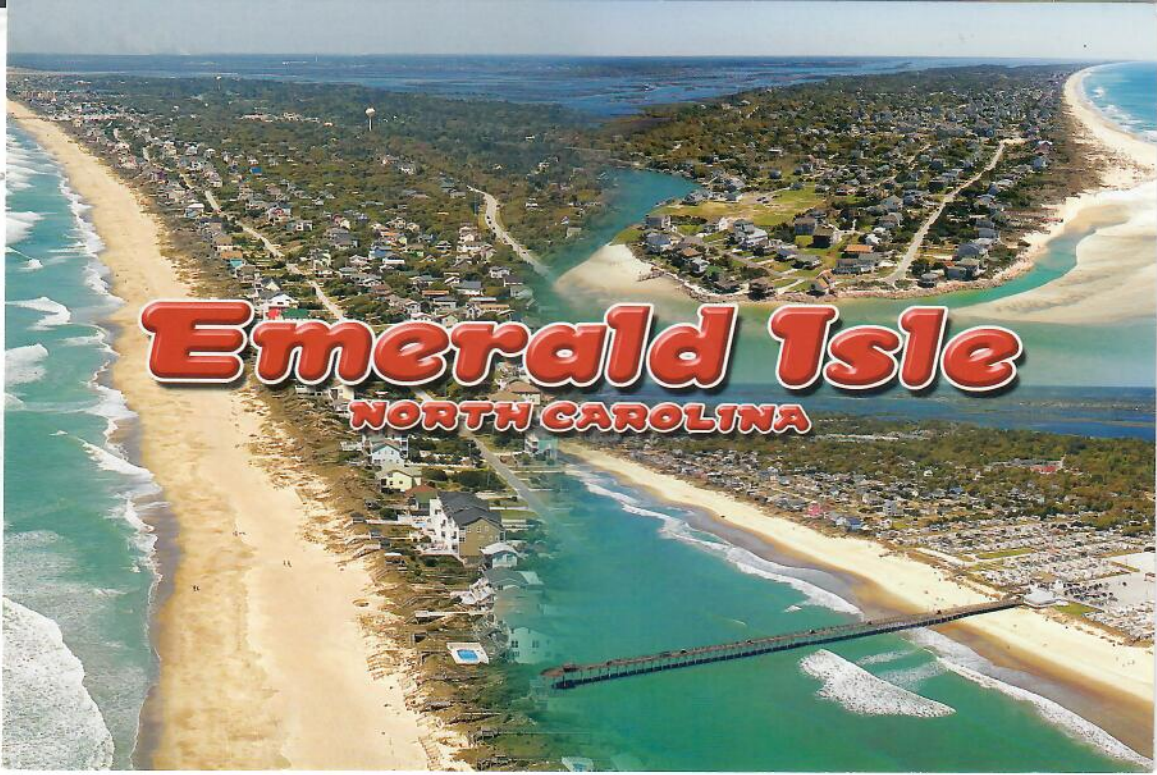

Slow Down

AT COASTAL CAROLINA

THE PALI LOOKOUT

Emerald Isle

NORTH CAROLINA

©2000 R. Biffle / Produced by Yujean® Stickems

Travel-Lite (800) 297-4852
www.hawaiicalls.com

D1093