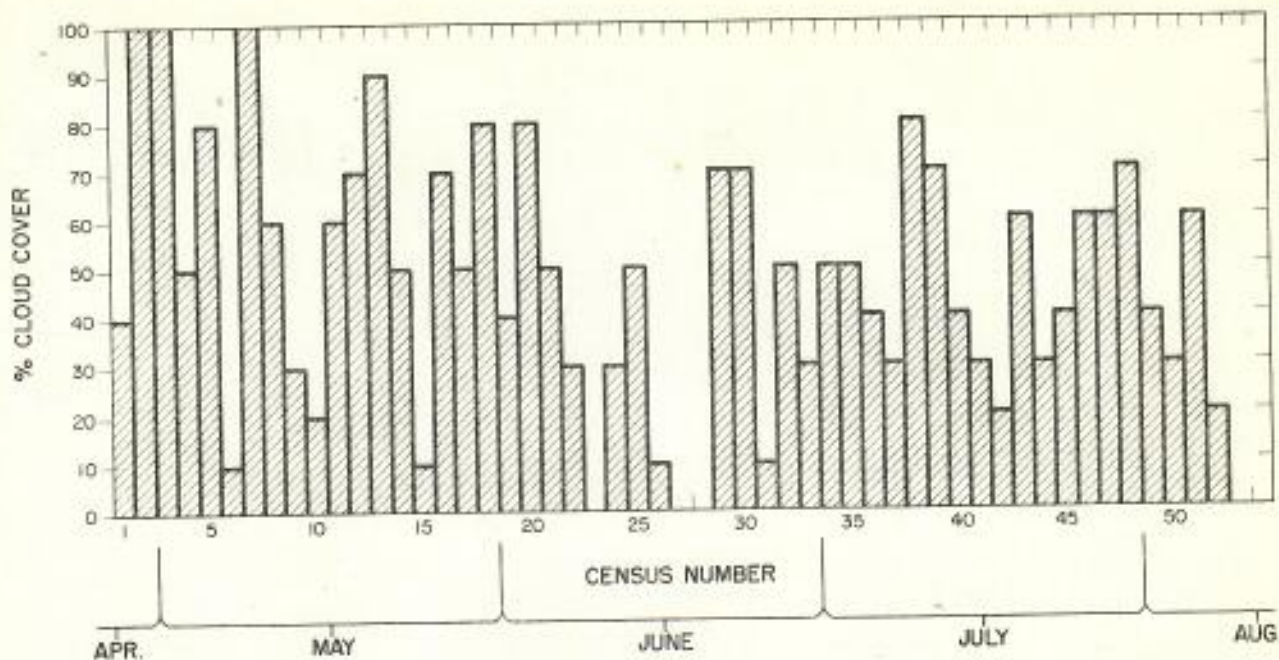

Kam - 83 Lisi. TURKUS

●-7/7

●-7/5 (1 PIT)

●-7/5 (2 PITS)

●-5/31 (1 PIT)

7/5
●-5/31 (1 PIT)
7/7 ●-6/19 (1 PIT)
●-6/19 (5 PITS)
7/7 (8 PITS)

KAM
2-6-84

Figure 4. Cloud cover profile for Lisianski Island, 25 April - 9 August 1983.

Figure 2. Number of green turtles observed during census on Lisianski Island, 25 April - 9 August 1983.

3
 Figure 5. Air temperature profile (°C) for Lisianski Island, 25 April - 9 August 1983.