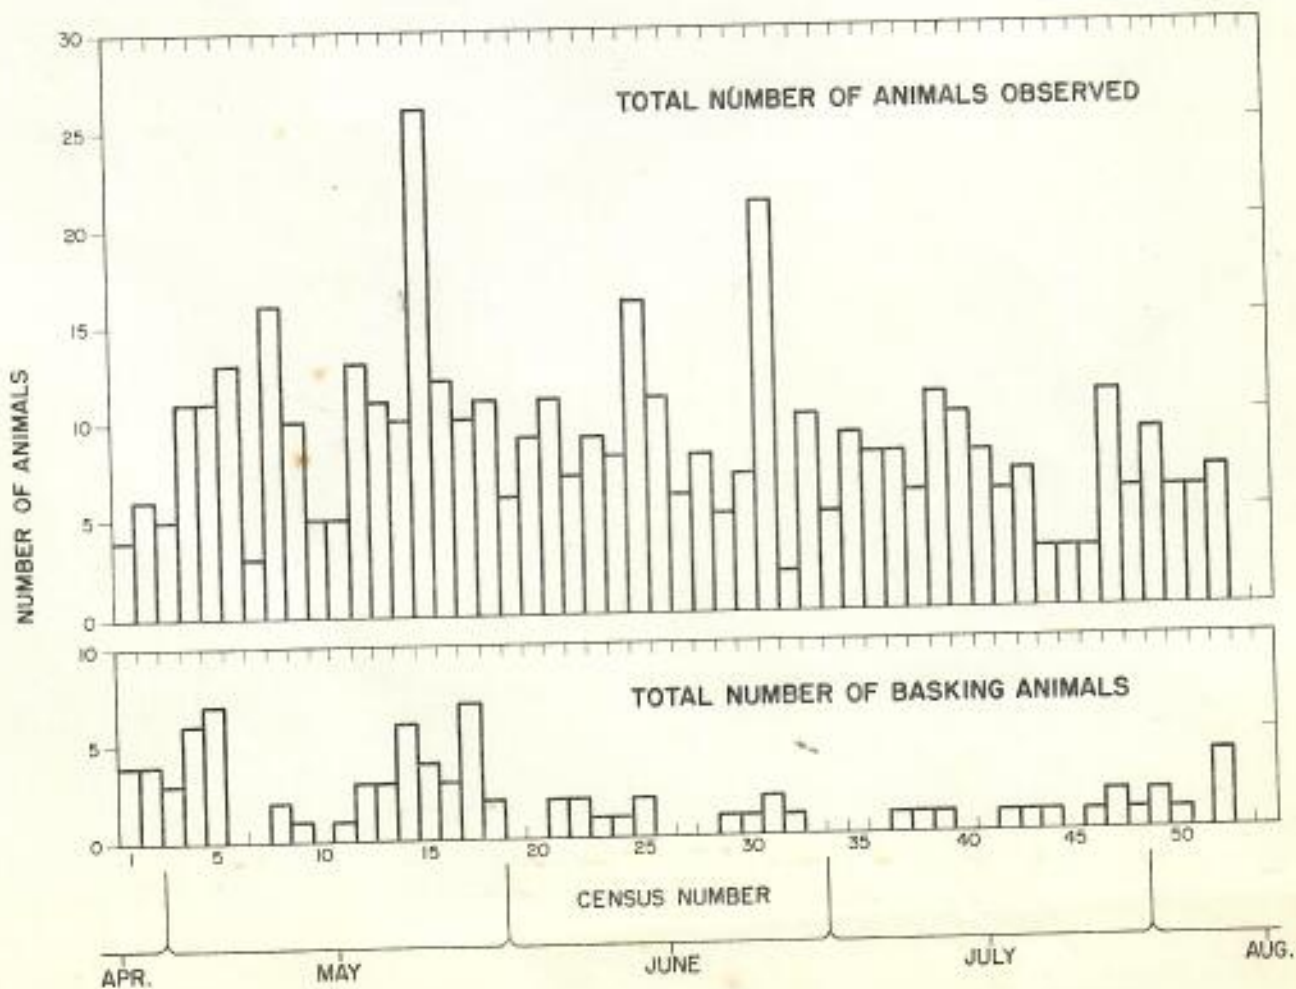

Kam - 83 Lisi. TURKUS

●-7/7

●-7/5 (1 PIT)

●-7/5 (2 PITS)

●-5/31 (1 PIT)

7/5
●-5/31 (1 PIT)
7/7 ●-6/19 (1 PIT)
●-6/19 (5 PITS)
7/7 (8 PITS)

KAM
2-6-84

Figure 4. Cloud cover profile for Lisianski Island, 25 April - 9 August 1983.

Figure 2. Number of green turtles observed during census on Lisianski Island, 25 April - 9 August 1983.

3
 Figure 5. Air temperature profile (°C) for Lisianski Island, 25 April - 9 August 1983.