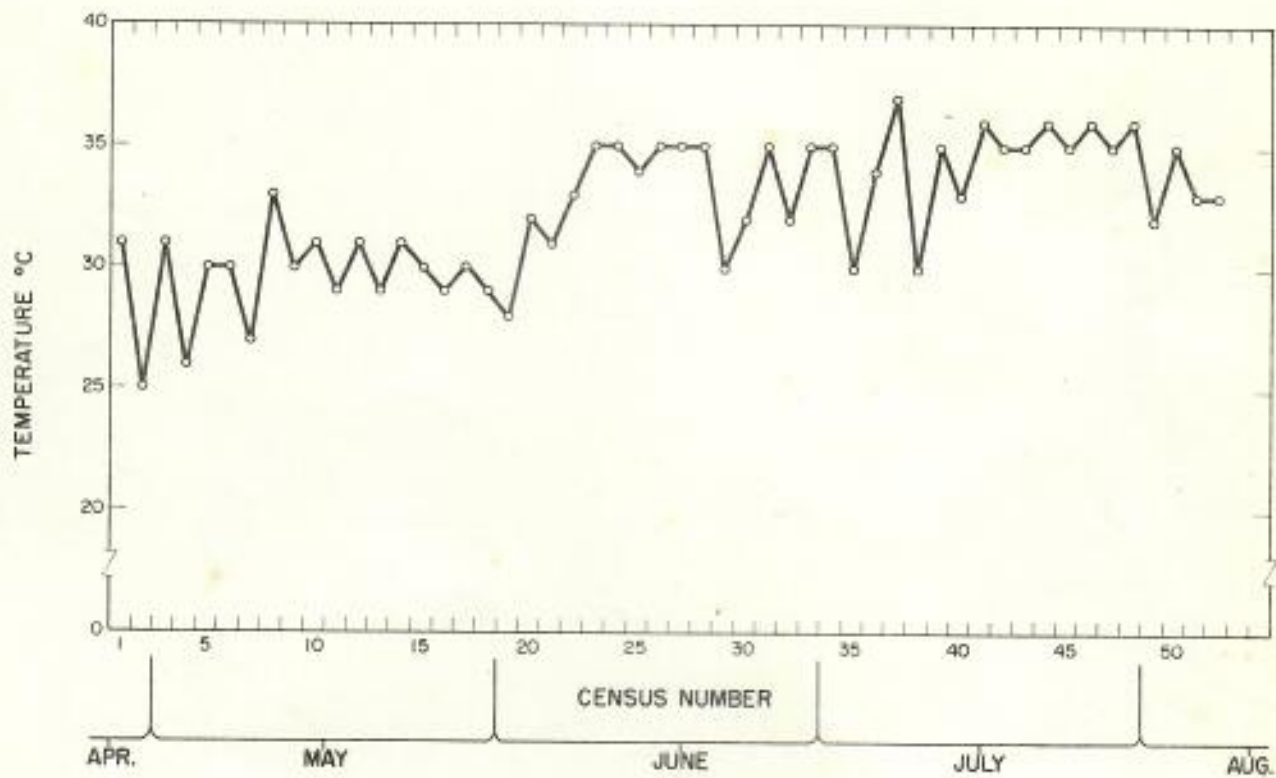

Kam - 83 Lisi. TURKUS

●-7/7

●-7/5 (1 PIT)

●-7/5 (2 PITS)

●-5/31 (1 PIT)

7/5
●-5/31 (1 PIT)
7/7 ●-6/19 (1 PIT)
●-6/19 (5 PITS)
7/7 (8 PITS)

KAM
2-6-84

Figure 4. Cloud cover profile for Lisianski Island, 25 April - 9 August 1983.

Figure 2. Number of green turtles observed during census on Lisianski Island, 25 April - 9 August 1983.

3
 Figure 5. Air temperature profile (°C) for Lisianski Island, 25 April - 9 August 1983.