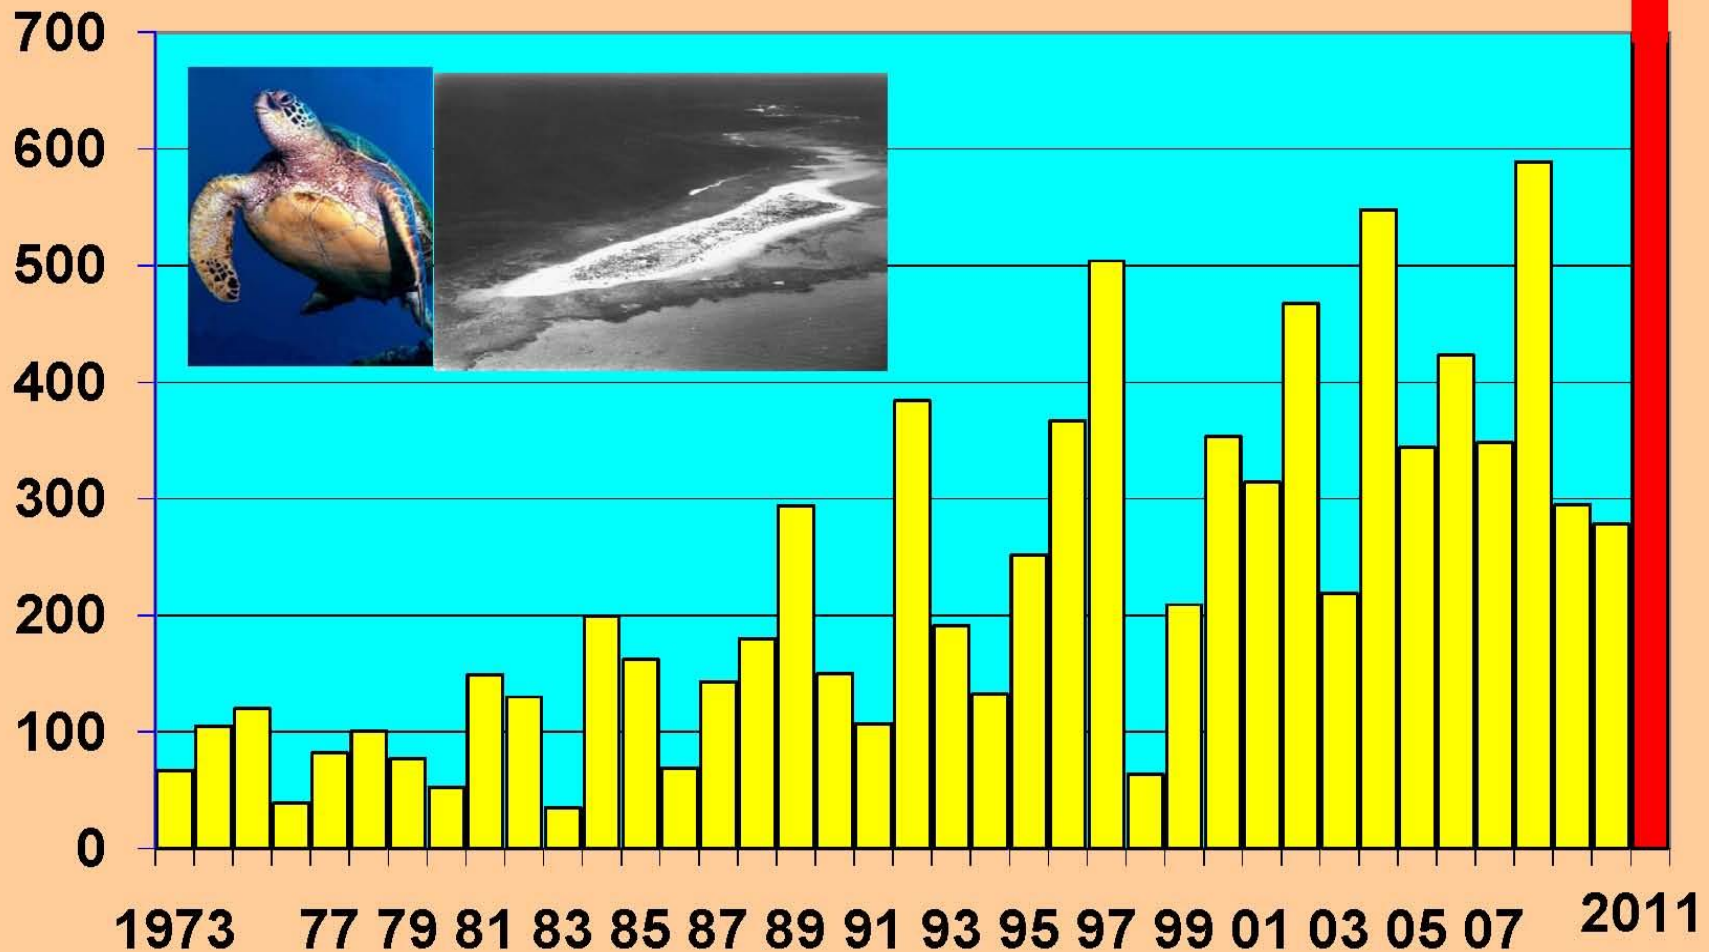

# GREEN TURTLES NESTING AT EAST ISLAND FRENCH FRIGATE SHOALS

**ANNUAL TREND FOR 39 SEASONS**