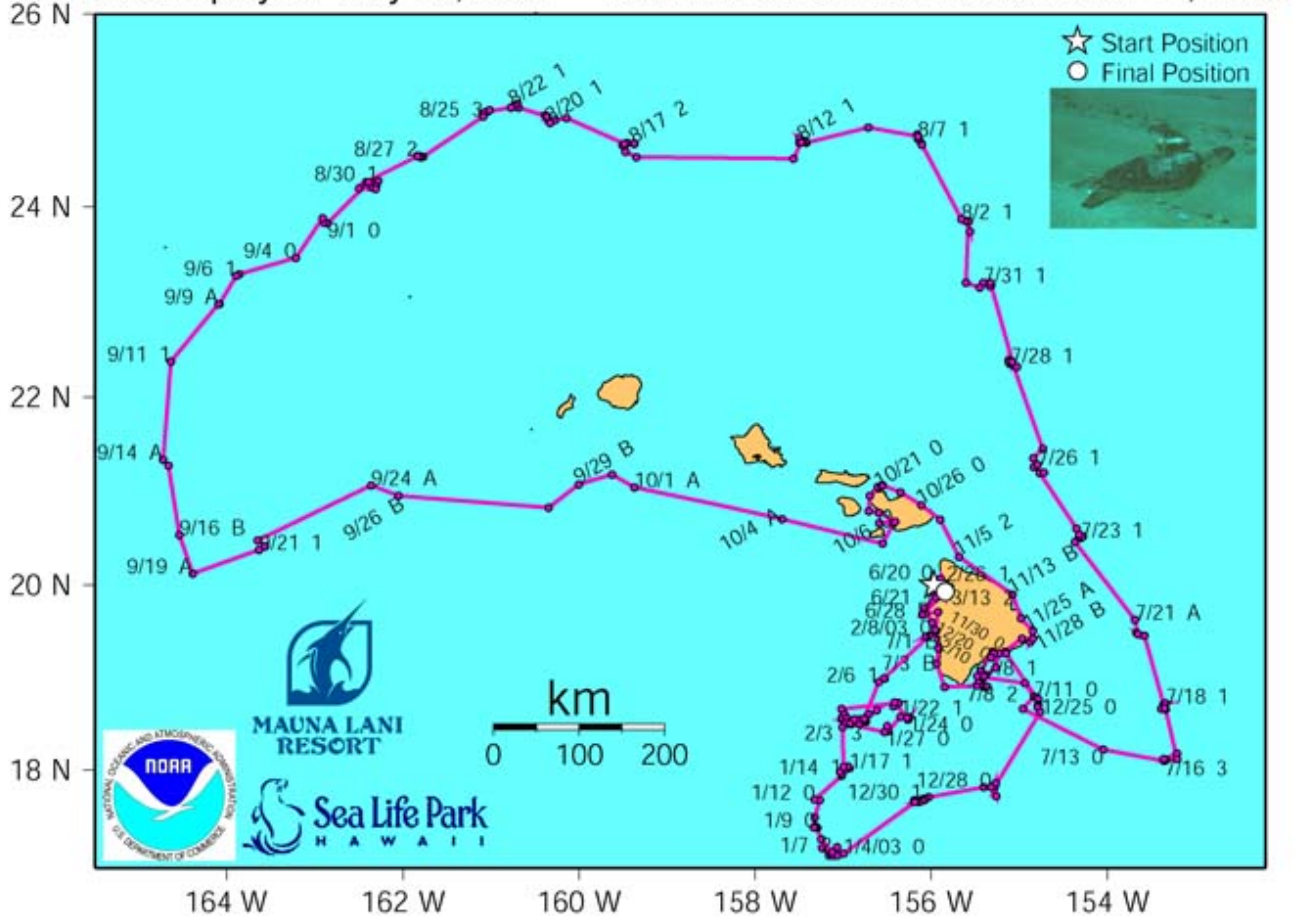

Final Map:

2002-2003 Movement of SLP Hatched Mauna Lani Raised Juvenile Green Turtle 22270

ST-18 Duty Cycle: 12 hr on, 48 hr off SCL: 45.5 cm

Days Transmitting: 265 days Distance Traveled: 4847 km

Mean Speed of Travel: 0.8 km/hr

Date Deployed: July 20, 2002 Date Transmitter Removed: March 12, 2003

GMT Map by Denise Parker 11/2004