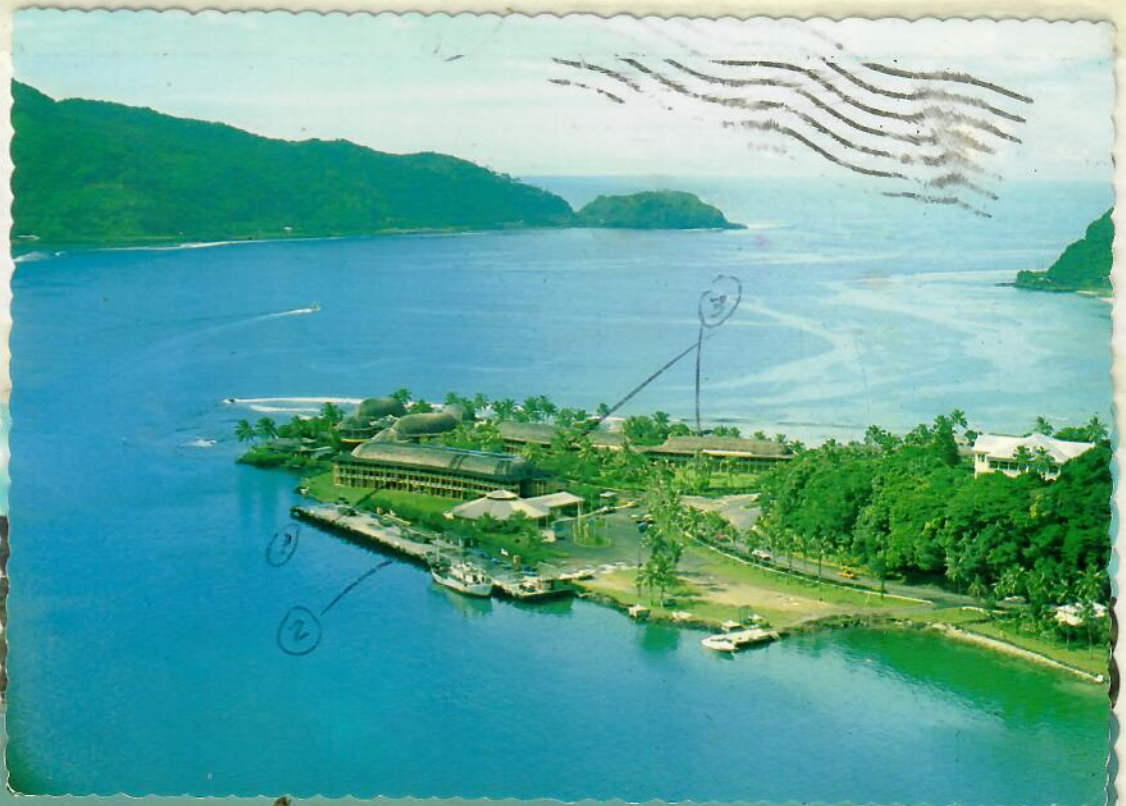

1980-1982

#4

Photo Album

Hotel Pago Pago Inter-Continental - American Samoa

(old photo)

Color by Larry Witt

Pago Pago Harbor - American Samoa

Color by Larry Witt

CHRISTIAN AT AIRPORT

1981
HAWAII

OUR FAVORITE

OUR
FAVORITE
"3"

CHRISTIAN

"ABOARD"

"MONA"

JUNE 1981.

YUCCA VALLEY
DEC. = 1981

FISHING AT WHITEWATER = JAN. 1982

"Giant Rock" JAN. 1982.

GRANDMA READING TO "#1"
JAN. 1982

LINNY WITH "#1"
JAN. 1982

First Snow-Ball!

#1 AT BREAKFAST

JOSHUA TREE, CA. JAN. 1982.

DISNEYLAND JAN. 1982.

PAUM SPRINGS TRAM
JAN. 1982

DISNEYLAND — Jan. 1982.