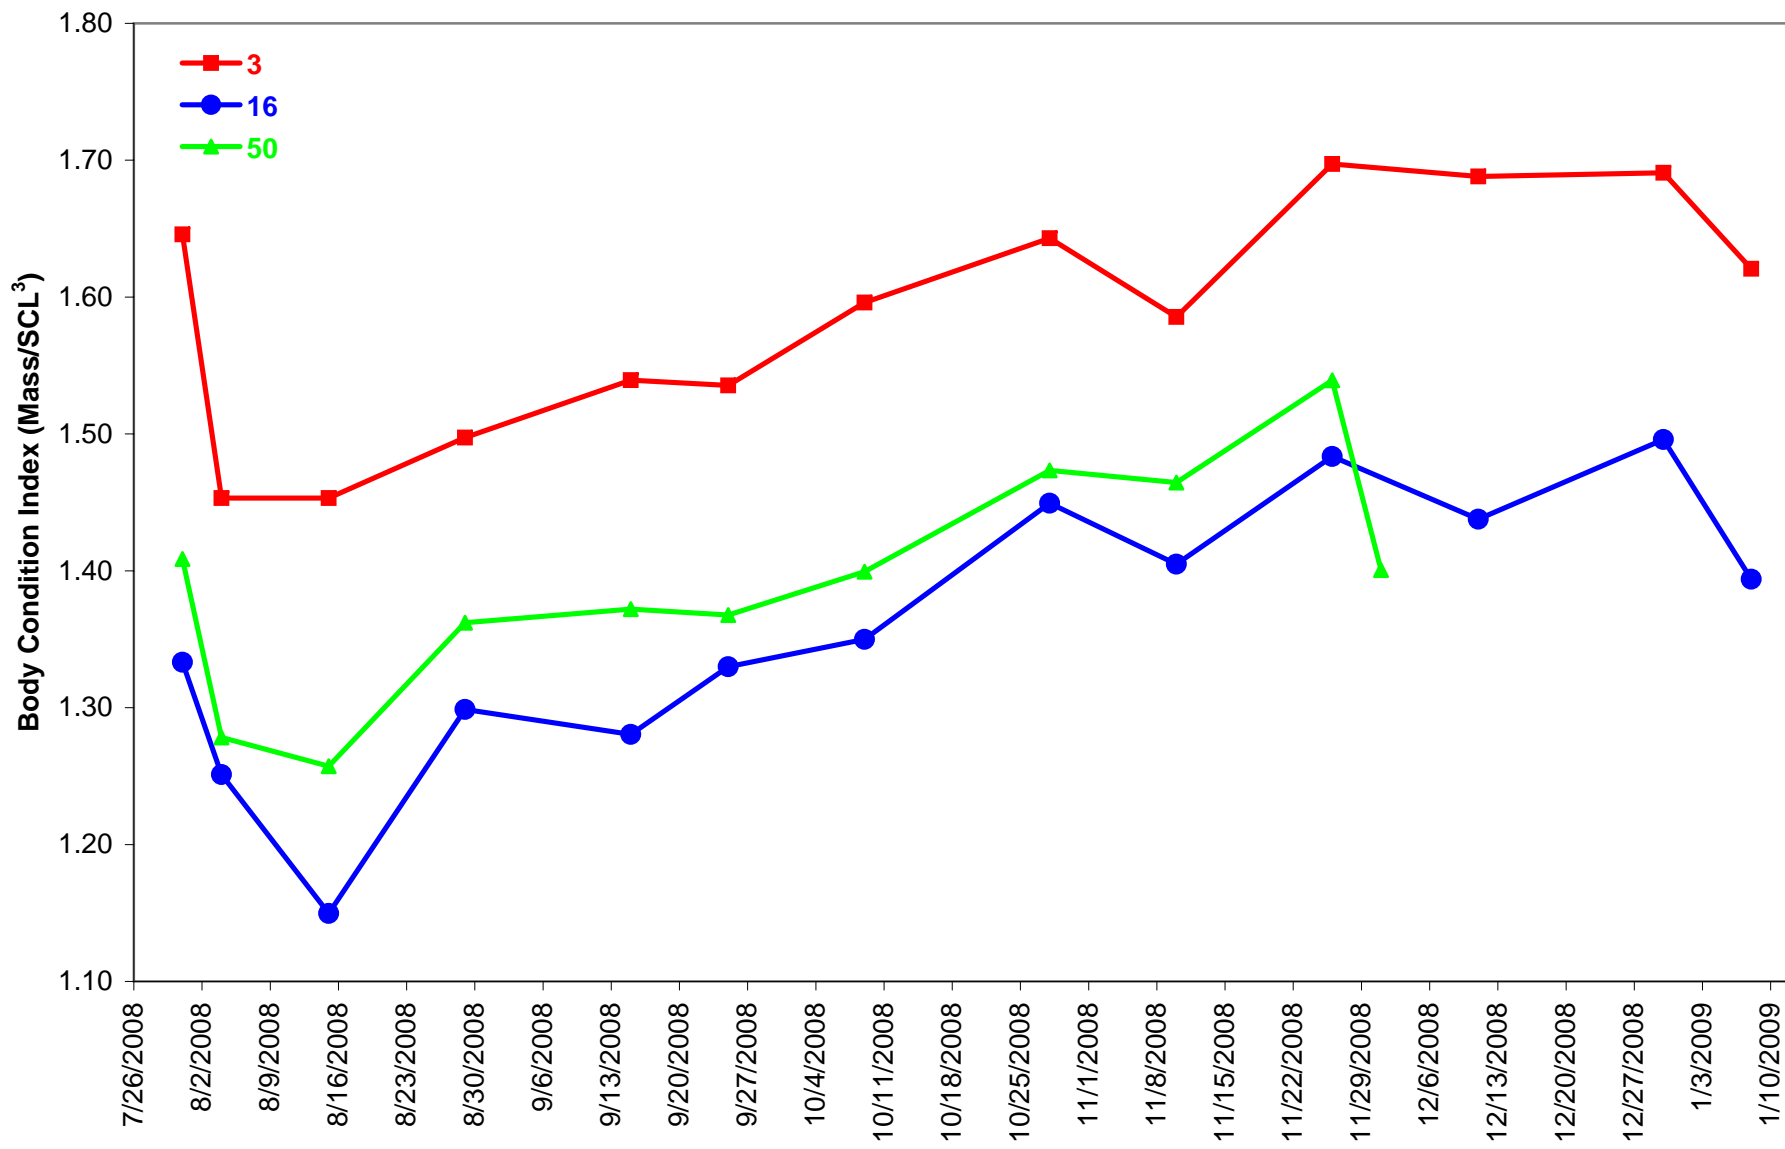

Growth History for 3 Juvenile Hawaiian Green Turtles from Kiholo Bay Undergoing Nutritional Rehabilitation at the PIFSC KRF

**Body Condition Index of 3 Juvenile Hawaiian Green Turtles from Kiholo Bay
Undergoing Nutritional Rehabilitation at the PIFSC KRF
(7/31/08 - 1/8/09)**

**Growth Rates of 3 Juvenile Hawaiian Green Turtles from Kiholo Bay
Undergoing Nutritional Rehabilitation at the PIFSC KRF
(7/31/08 - 1/8/09)**