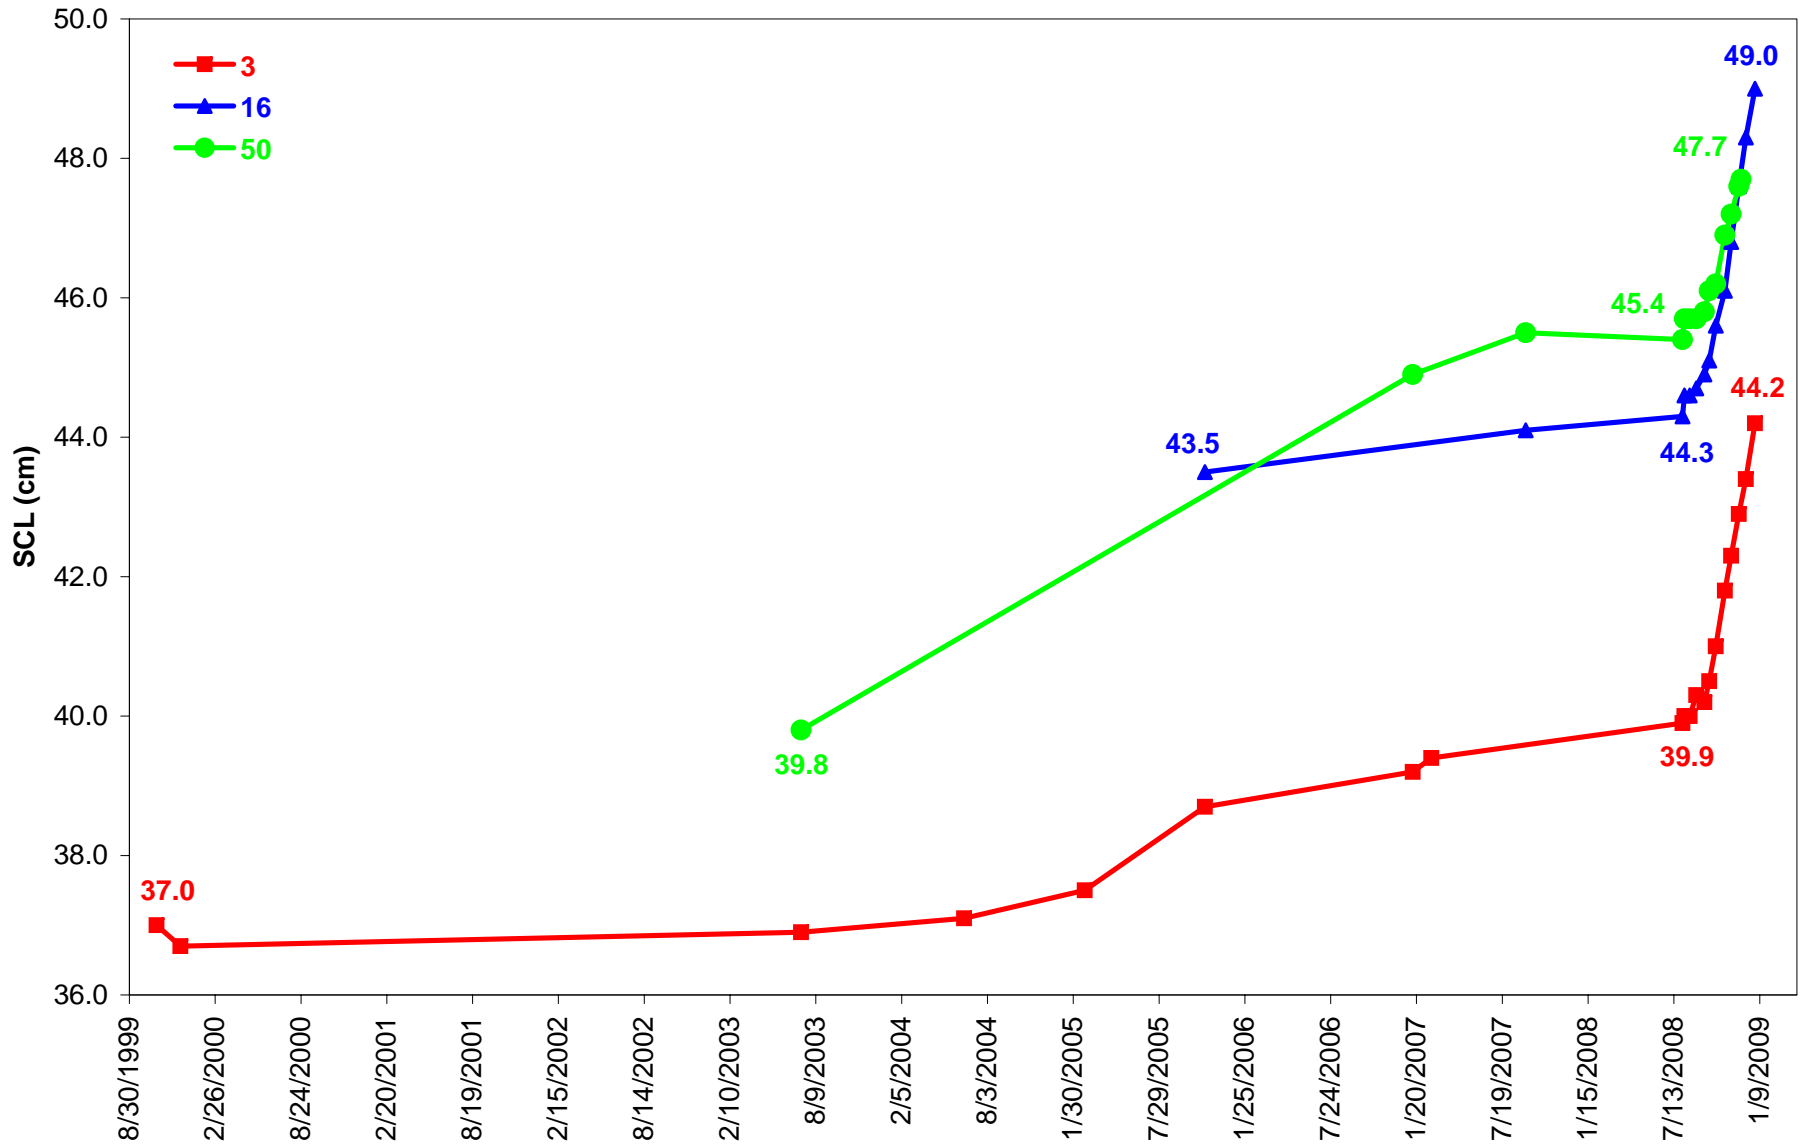

Growth History for 3 Juvenile Hawaiian Green Turtles from Kiholo Bay Undergoing Nutritional Rehabilitation at the PIFSC KRF

**Body Condition Index of 3 Juvenile Hawaiian Green Turtles from Kiholo Bay
Undergoing Nutritional Rehabilitation at the PIFSC KRF
(7/31/08 - 1/8/09)**

**Growth Rates of 3 Juvenile Hawaiian Green Turtles from Kiholo Bay
Undergoing Nutritional Rehabilitation at the PIFSC KRF
(7/31/08 - 1/8/09)**