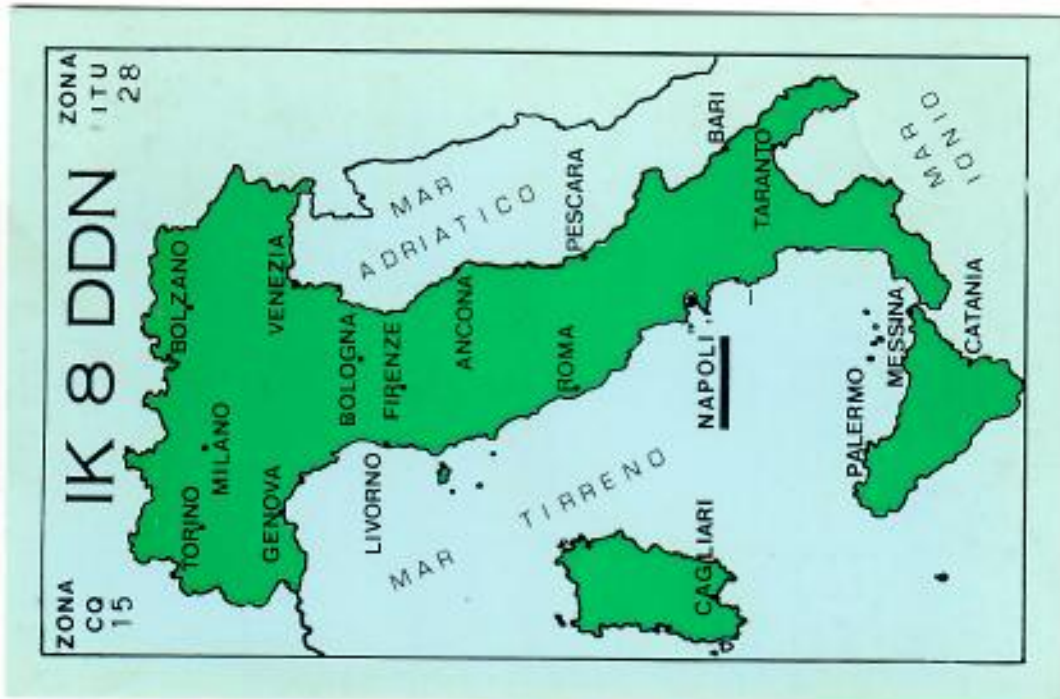

BUNKER HILL VILLAGE, GRID EL29, HARRIS COUNTY

N5UR

Confirming QSO: **WH6BLQ/FFS**

7 Jun, 95 2353 UTC 2X SSB 14 MHZ

RS(T) 52 PLEASE QSL for my awards!

QTH N5UR: HARRIS CO TX

The Nov 1079 7350

MAILING ADDRESS: A. E. BUZZ JEHLE, 8 LEISURE LANE
HOUSTON TX 77024-5123 USA

YOUR QSL IS GREATLY APPRECIATED FOR THE MANY AWARDS I CHASE!